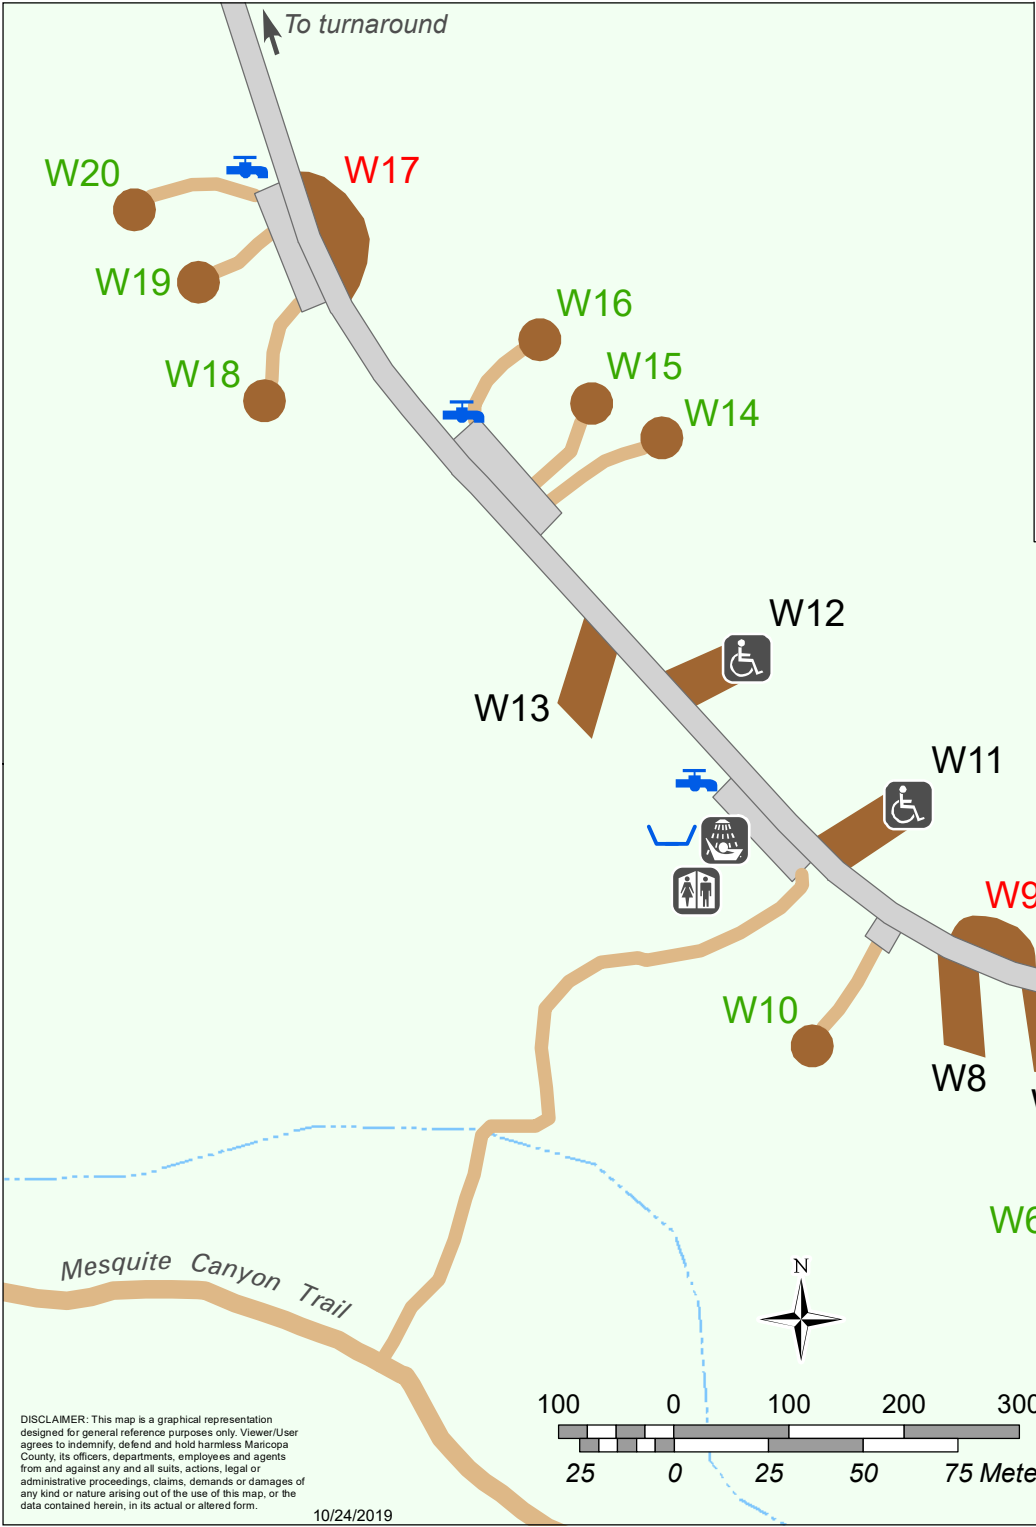

Willow Canyon Campground

White Tank Mountain Regional Park

- Restroom
- Water Spigot
- Shower
- Dishwashing Station
- Dumpster

- W1 Pull-through
- W3 Walk-in
- W7 Back-in
- W11 Mobility Features Back-in

10/24/2019

Maricopa County
Parks and Recreation Department