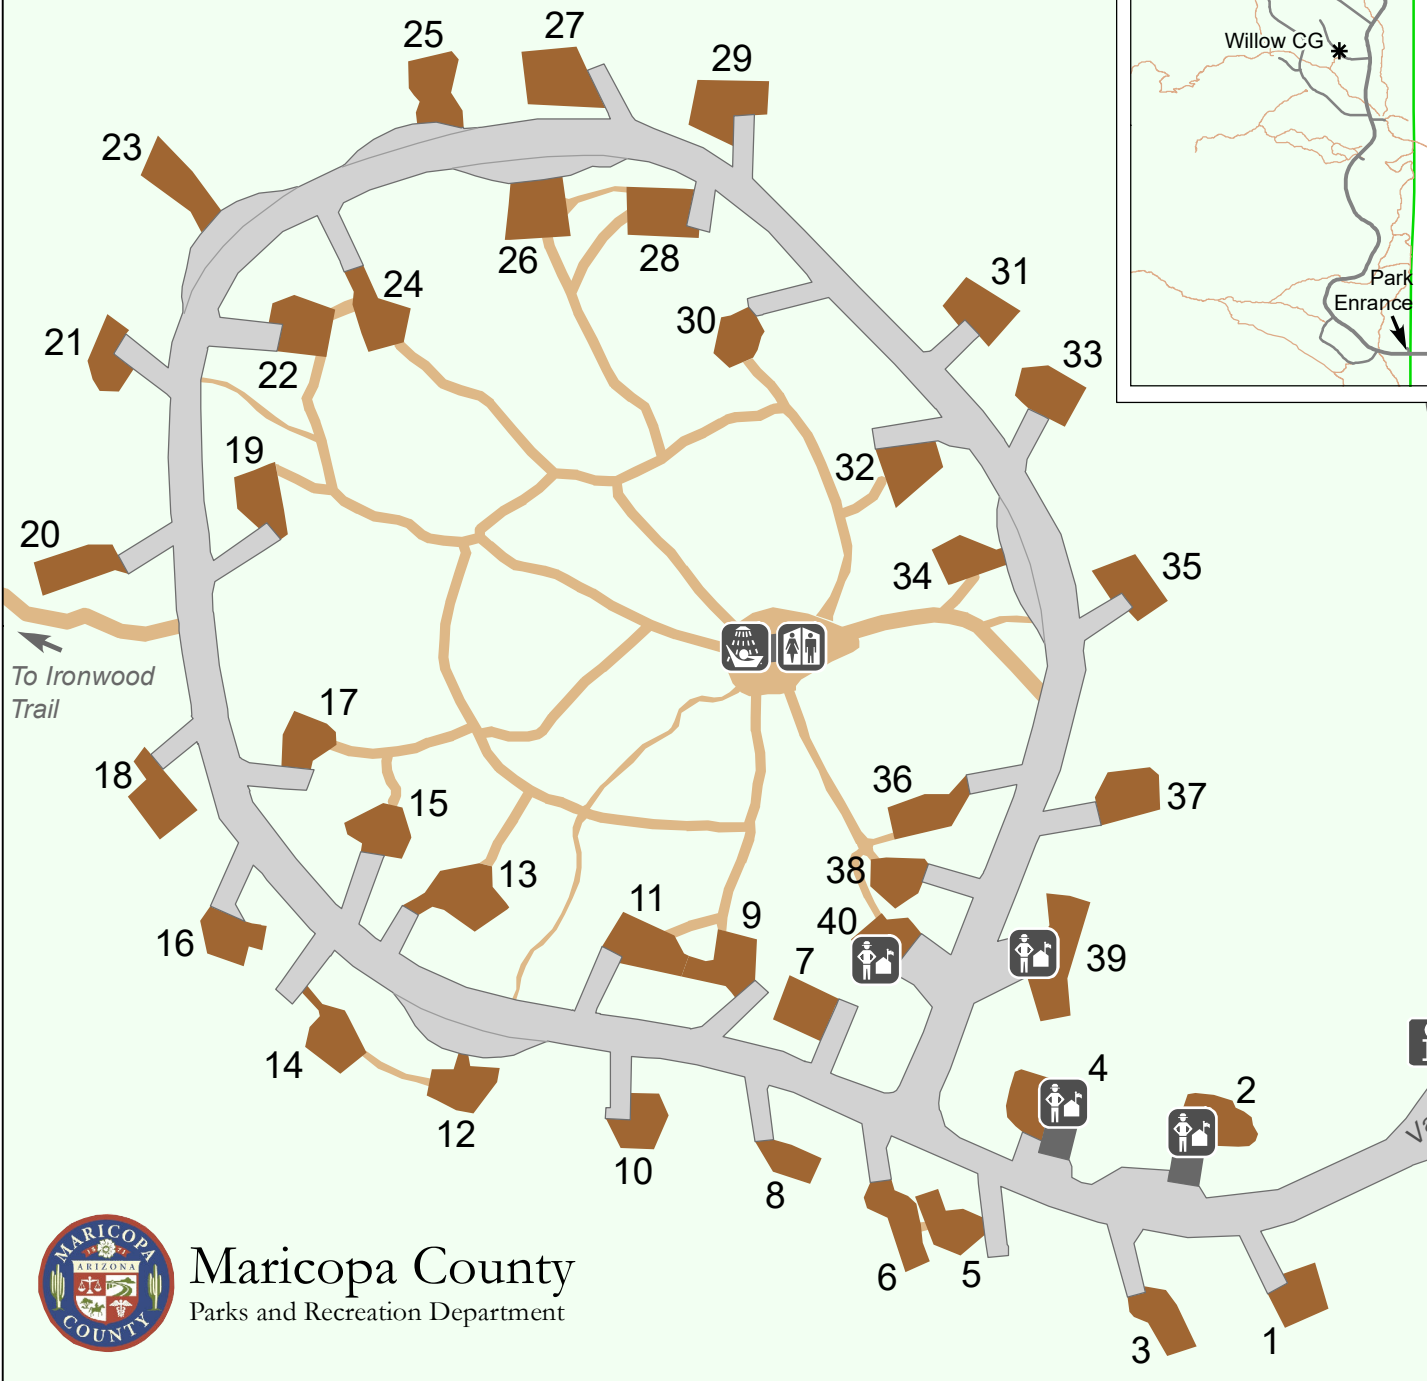

Family Campground

White Tank Mountain Regional Park

- Host
- Restroom
- Showers
- Information
- Dumpster
- RV Dump Station