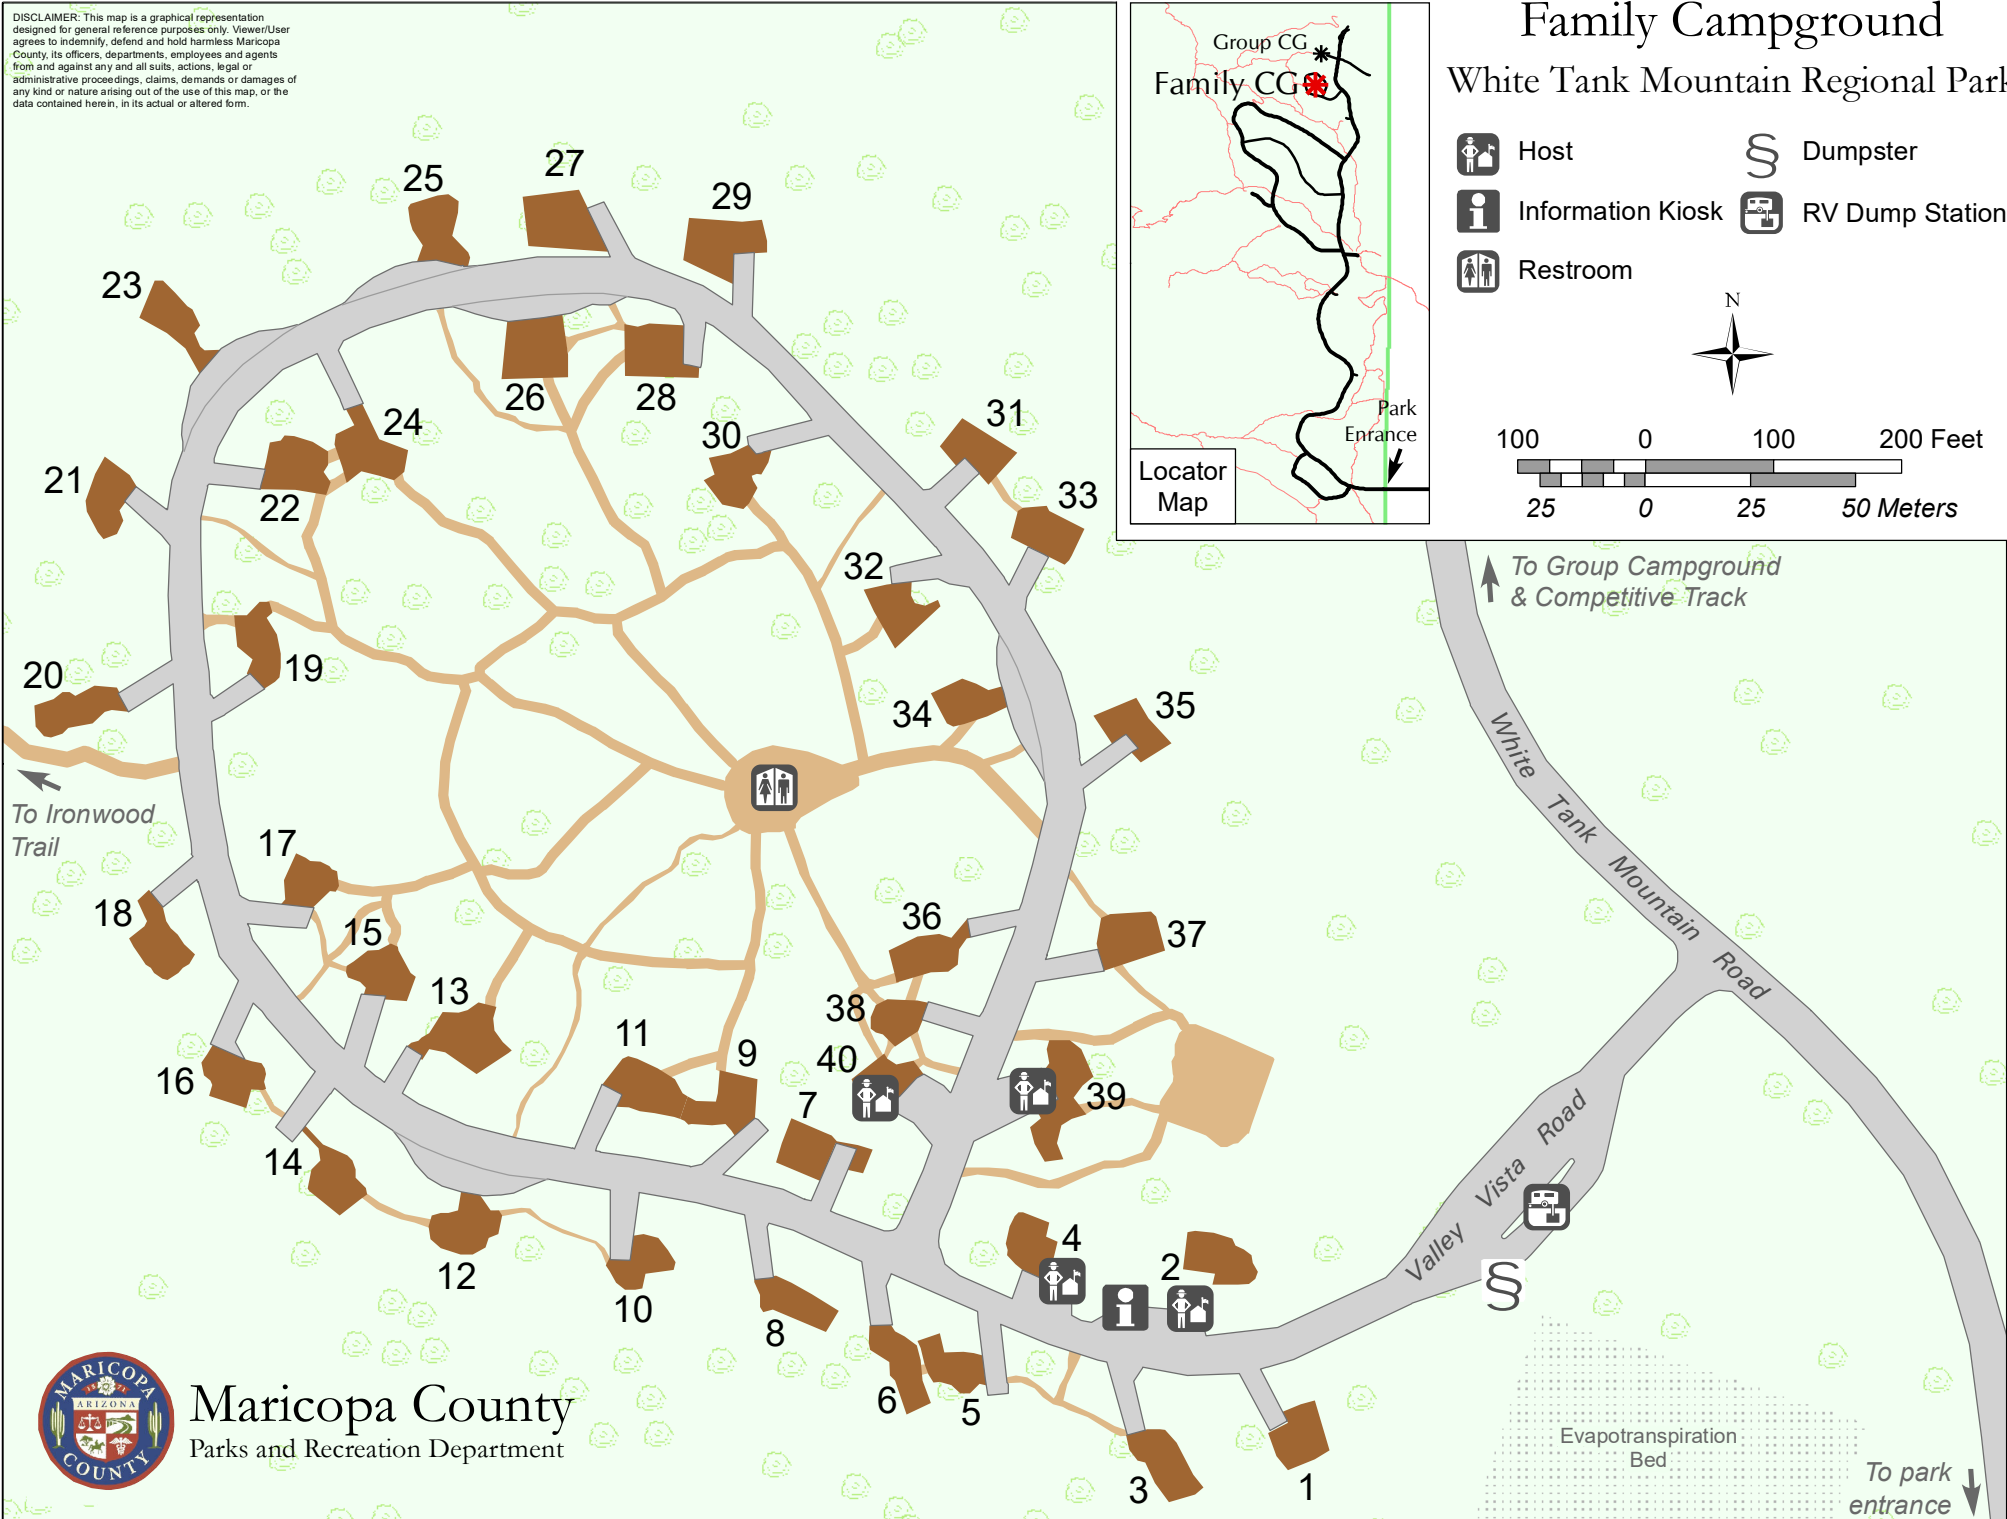

Family Campground

White Tank Mountain Regional Park

- Host
- Information Kiosk
- Restroom
- Dumpster
- RV Dump Station

Maricopa County
Parks and Recreation Department