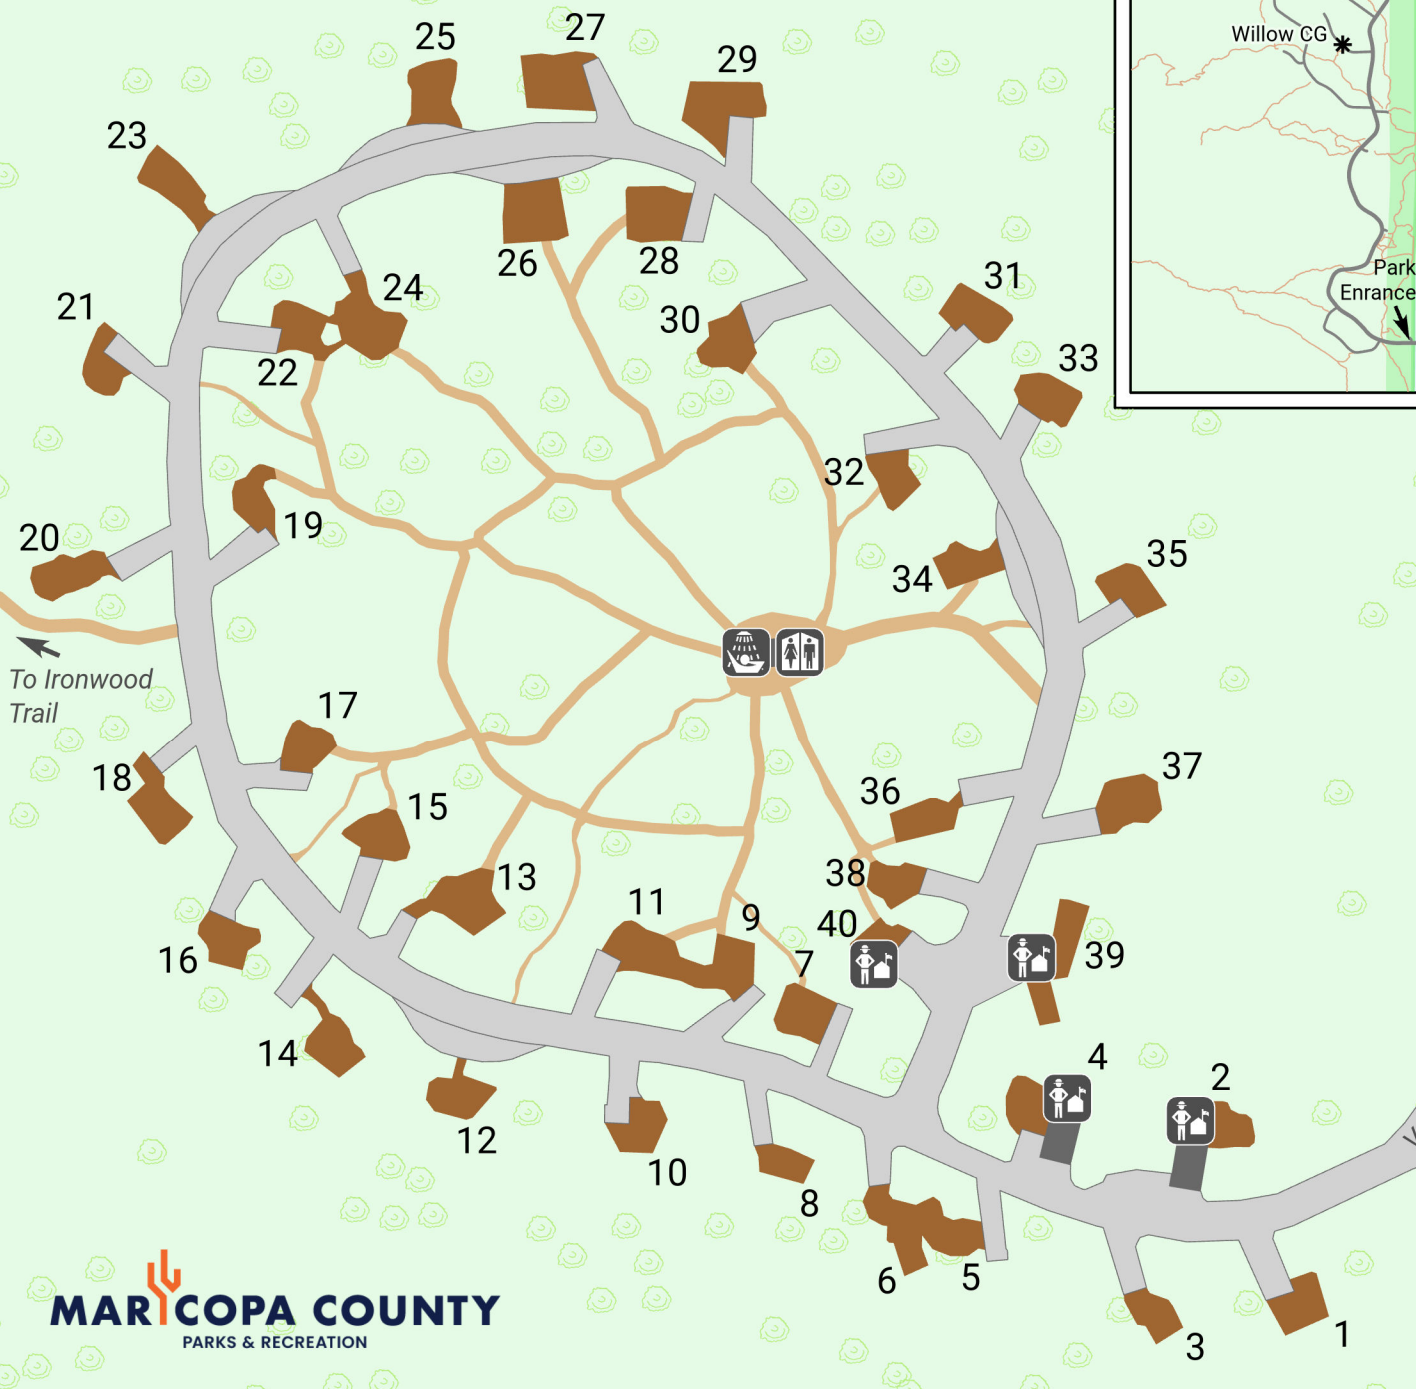

Family Campground

White Tank Mountain Regional Park

- Host
- Restroom
- Showers
- Information
- Dumpster
- RV Dump Station