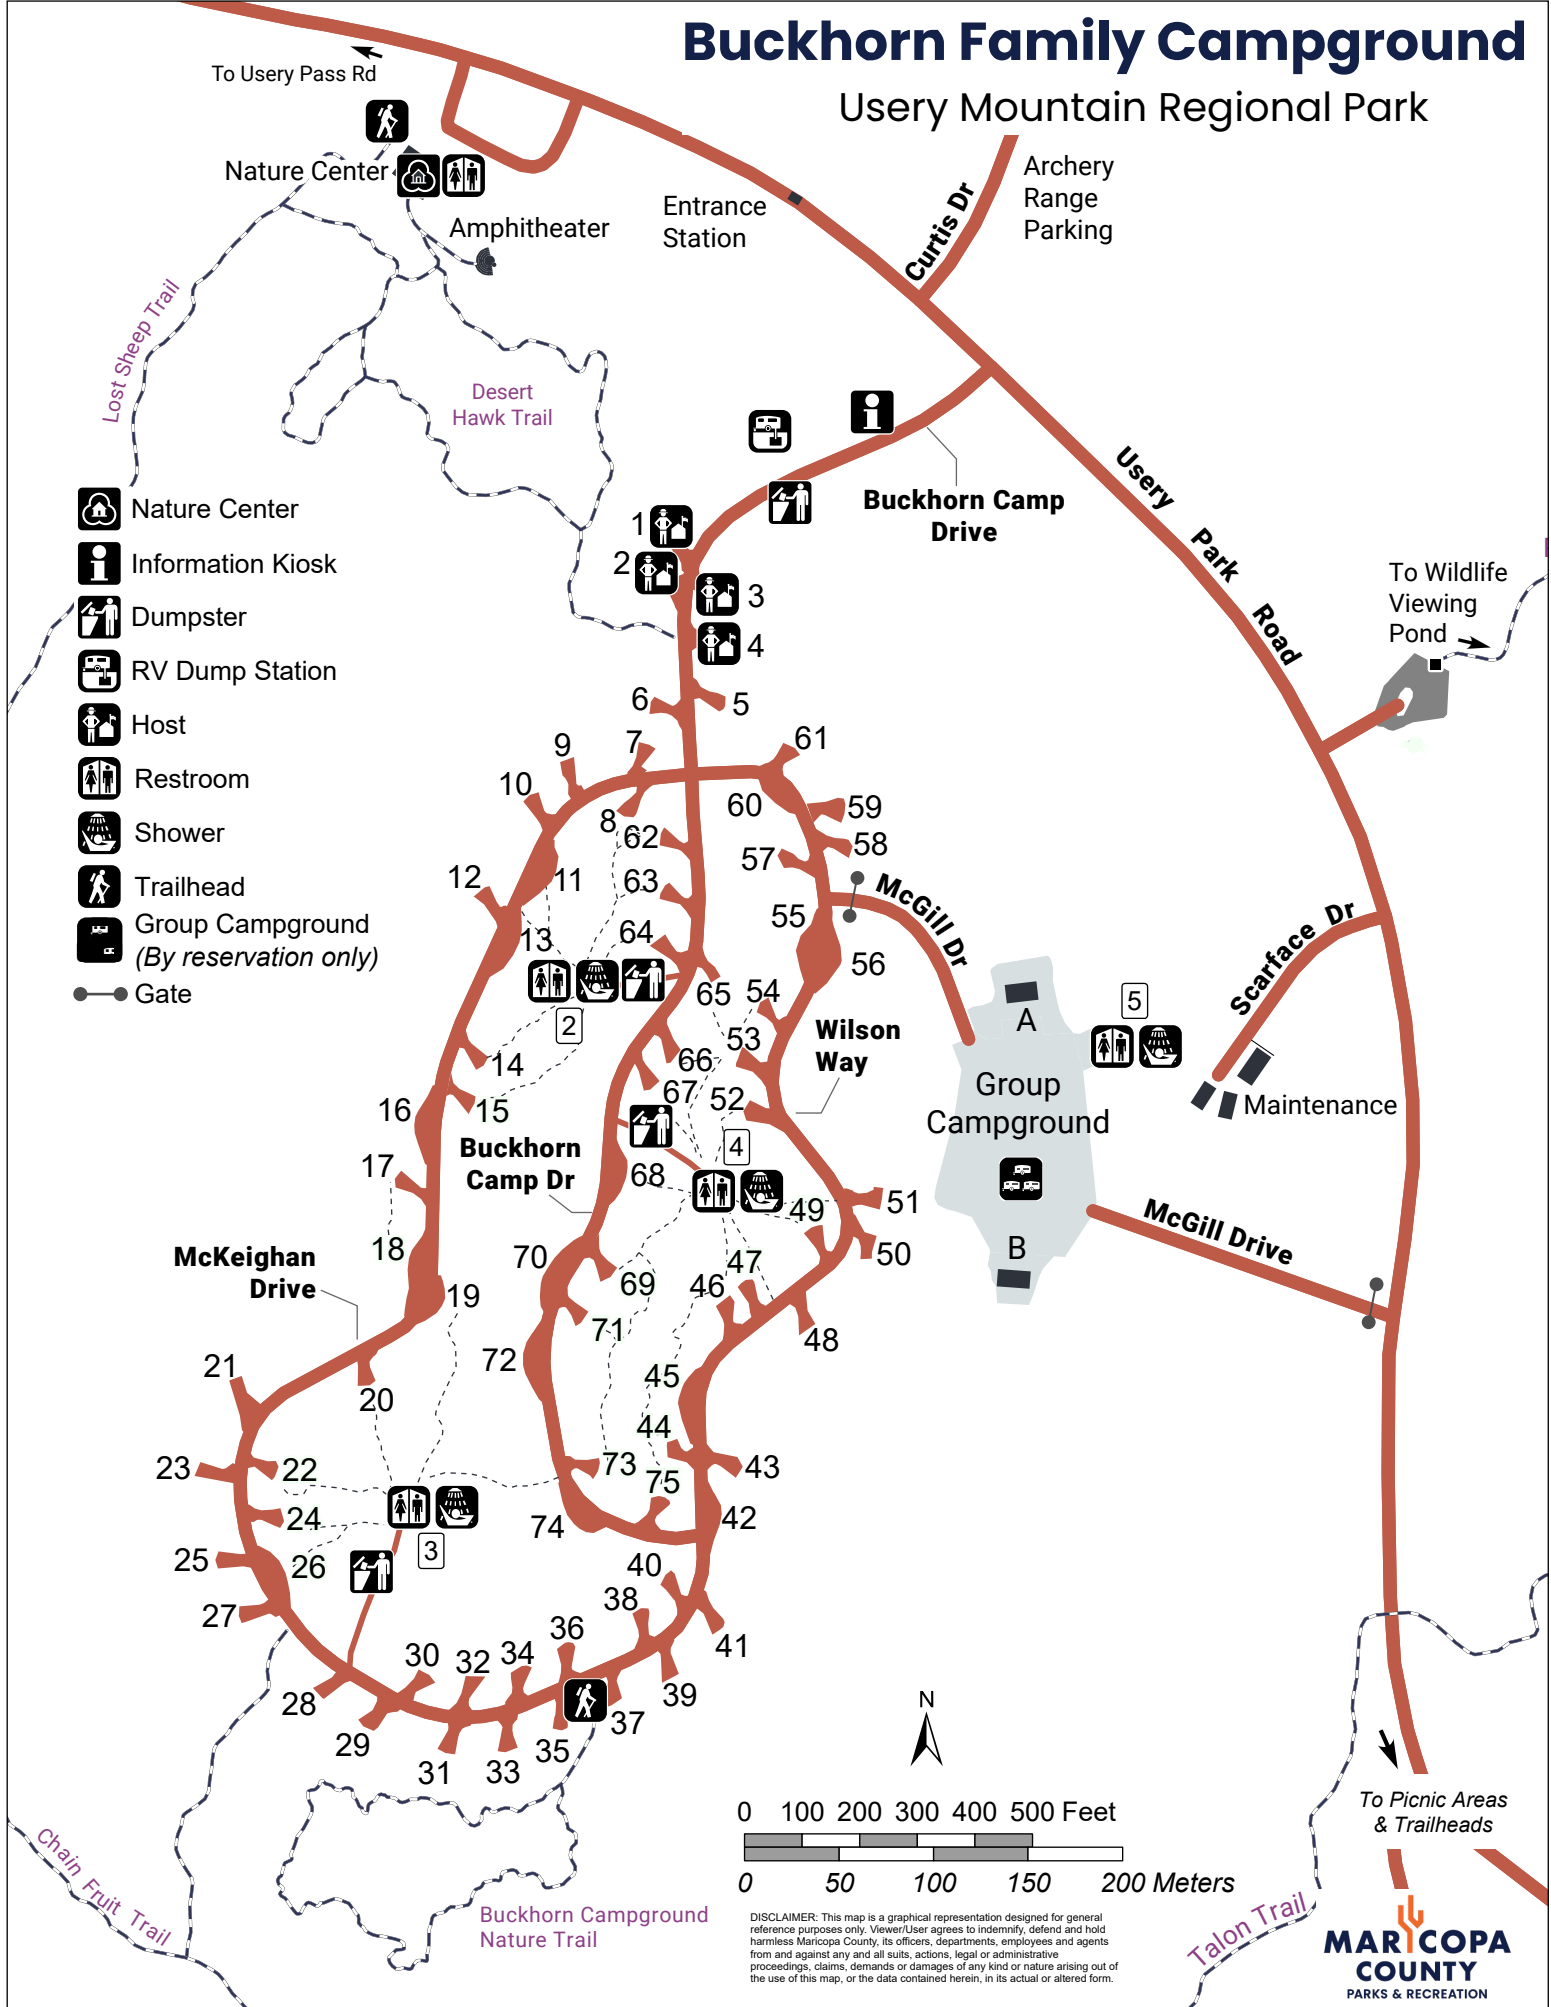

Buckhorn Family Campground

Usery Mountain Regional Park

- Nature Center
- Information Kiosk
- Dumpster
- RV Dump Station
- Host
- Restroom
- Shower
- Trailhead
- Group Campground (By reservation only)
- Gate

0 100 200 300 400 500 Feet

0 50 100 150 200 Meters