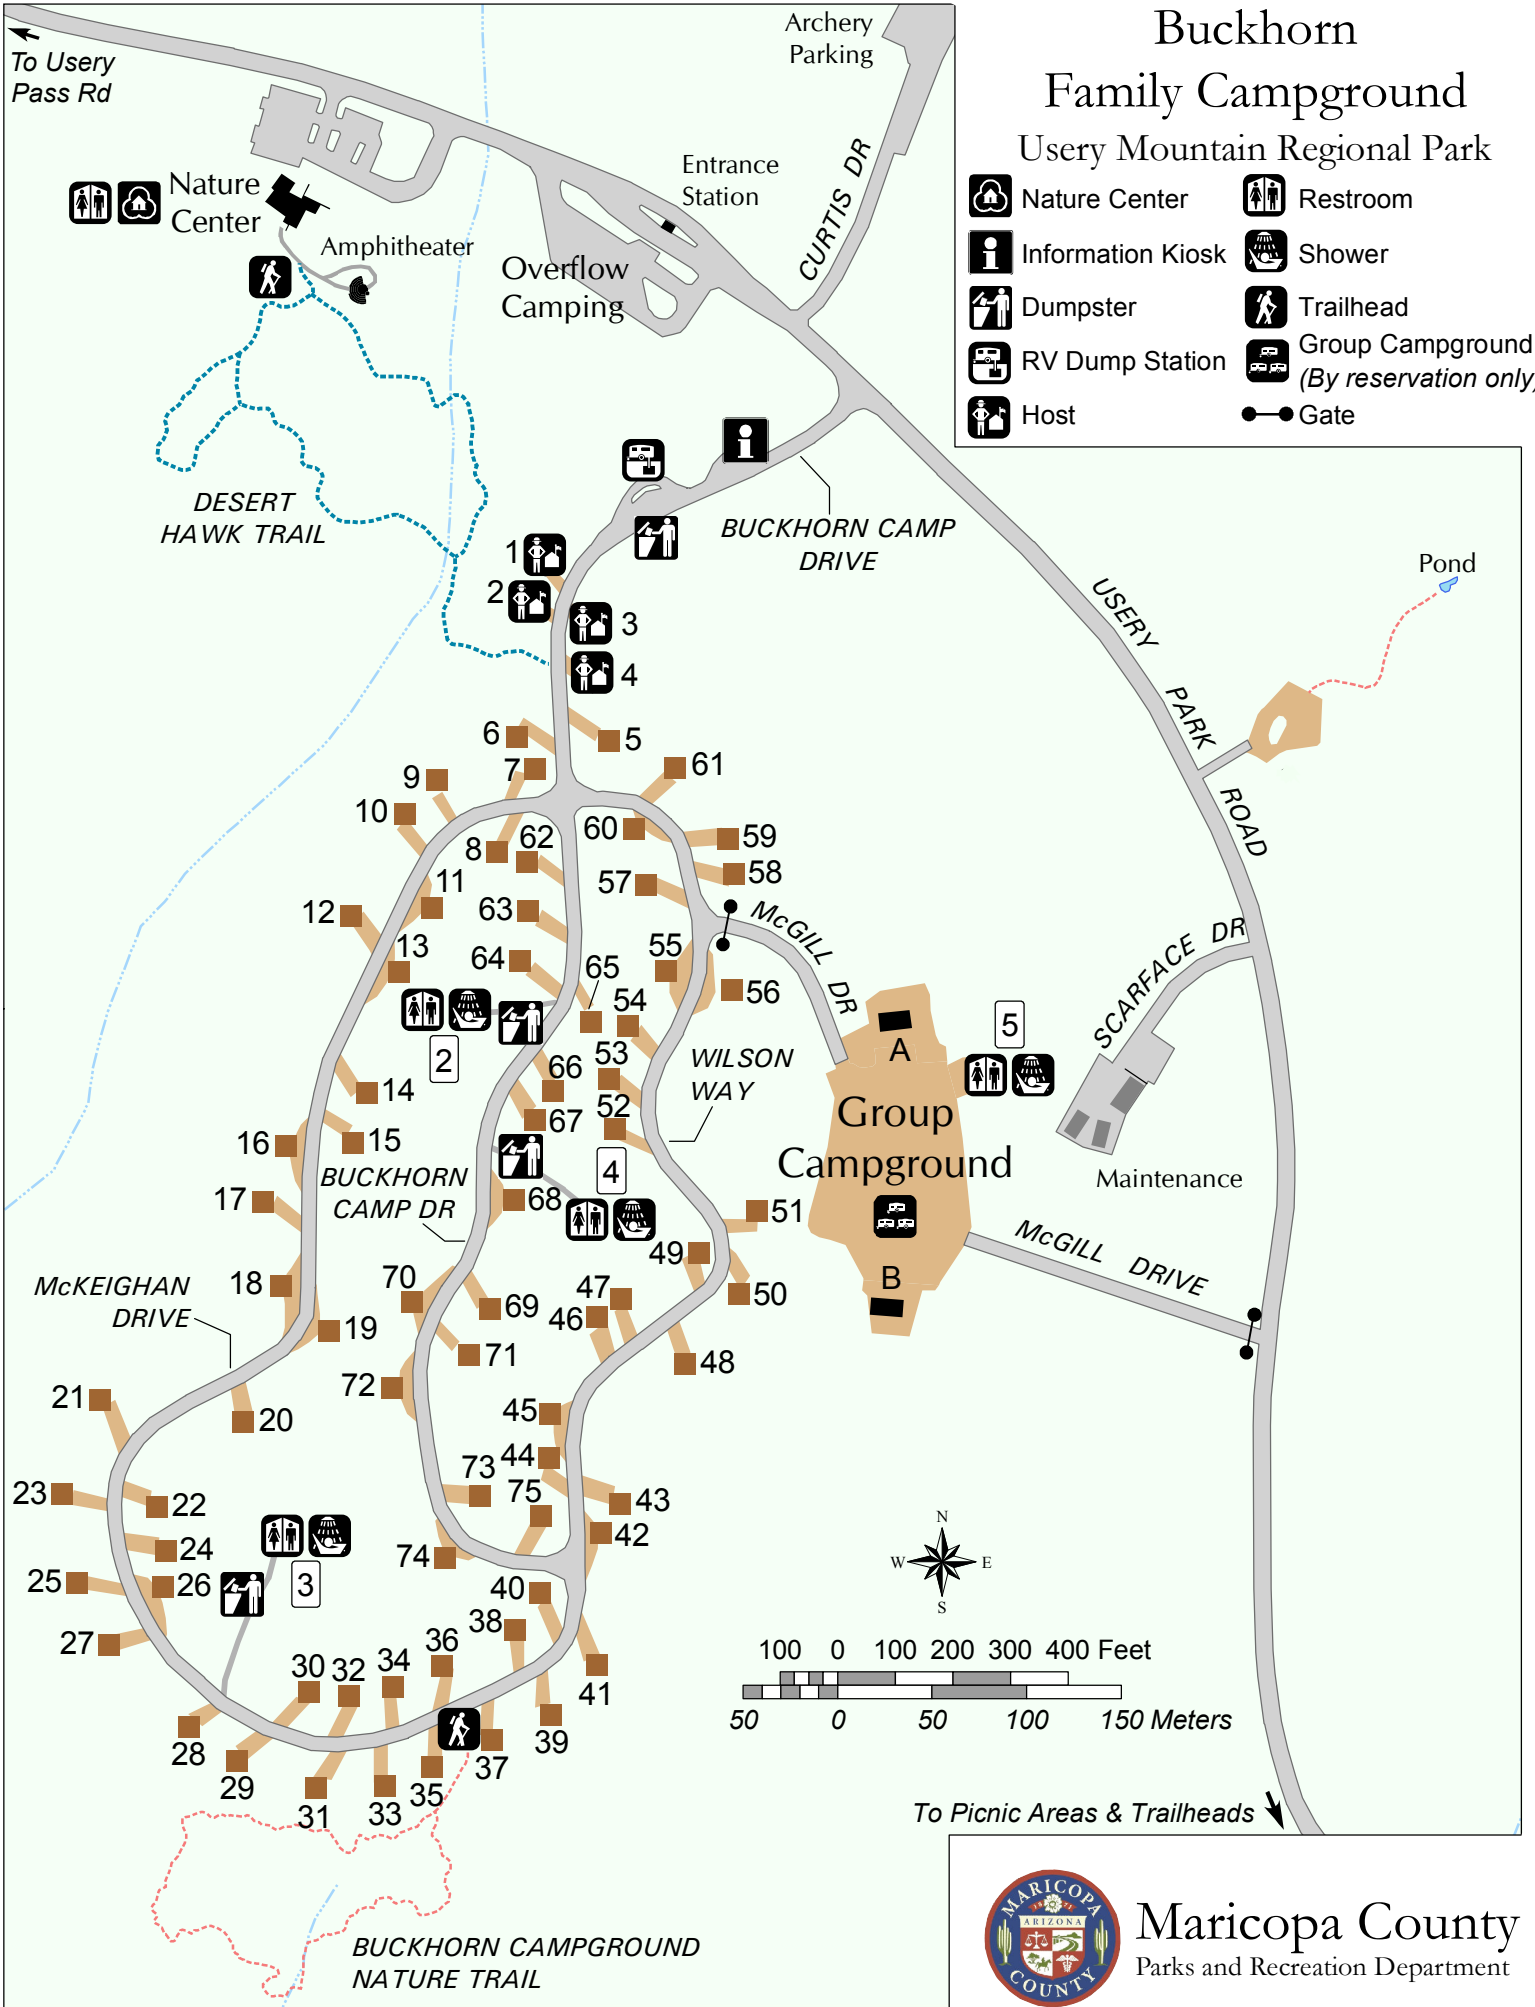

Buckhorn

Family Campground

Usery Mountain Regional Park

- | | | | |
|--|-------------------|--|---|
| | Nature Center | | Restroom |
| | Information Kiosk | | Shower |
| | Dumpster | | Trailhead |
| | RV Dump Station | | Group Campground
(By reservation only) |
| | Host | | Gate |

To Picnic Areas & Trailheads

Maricopa County
Parks and Recreation Department