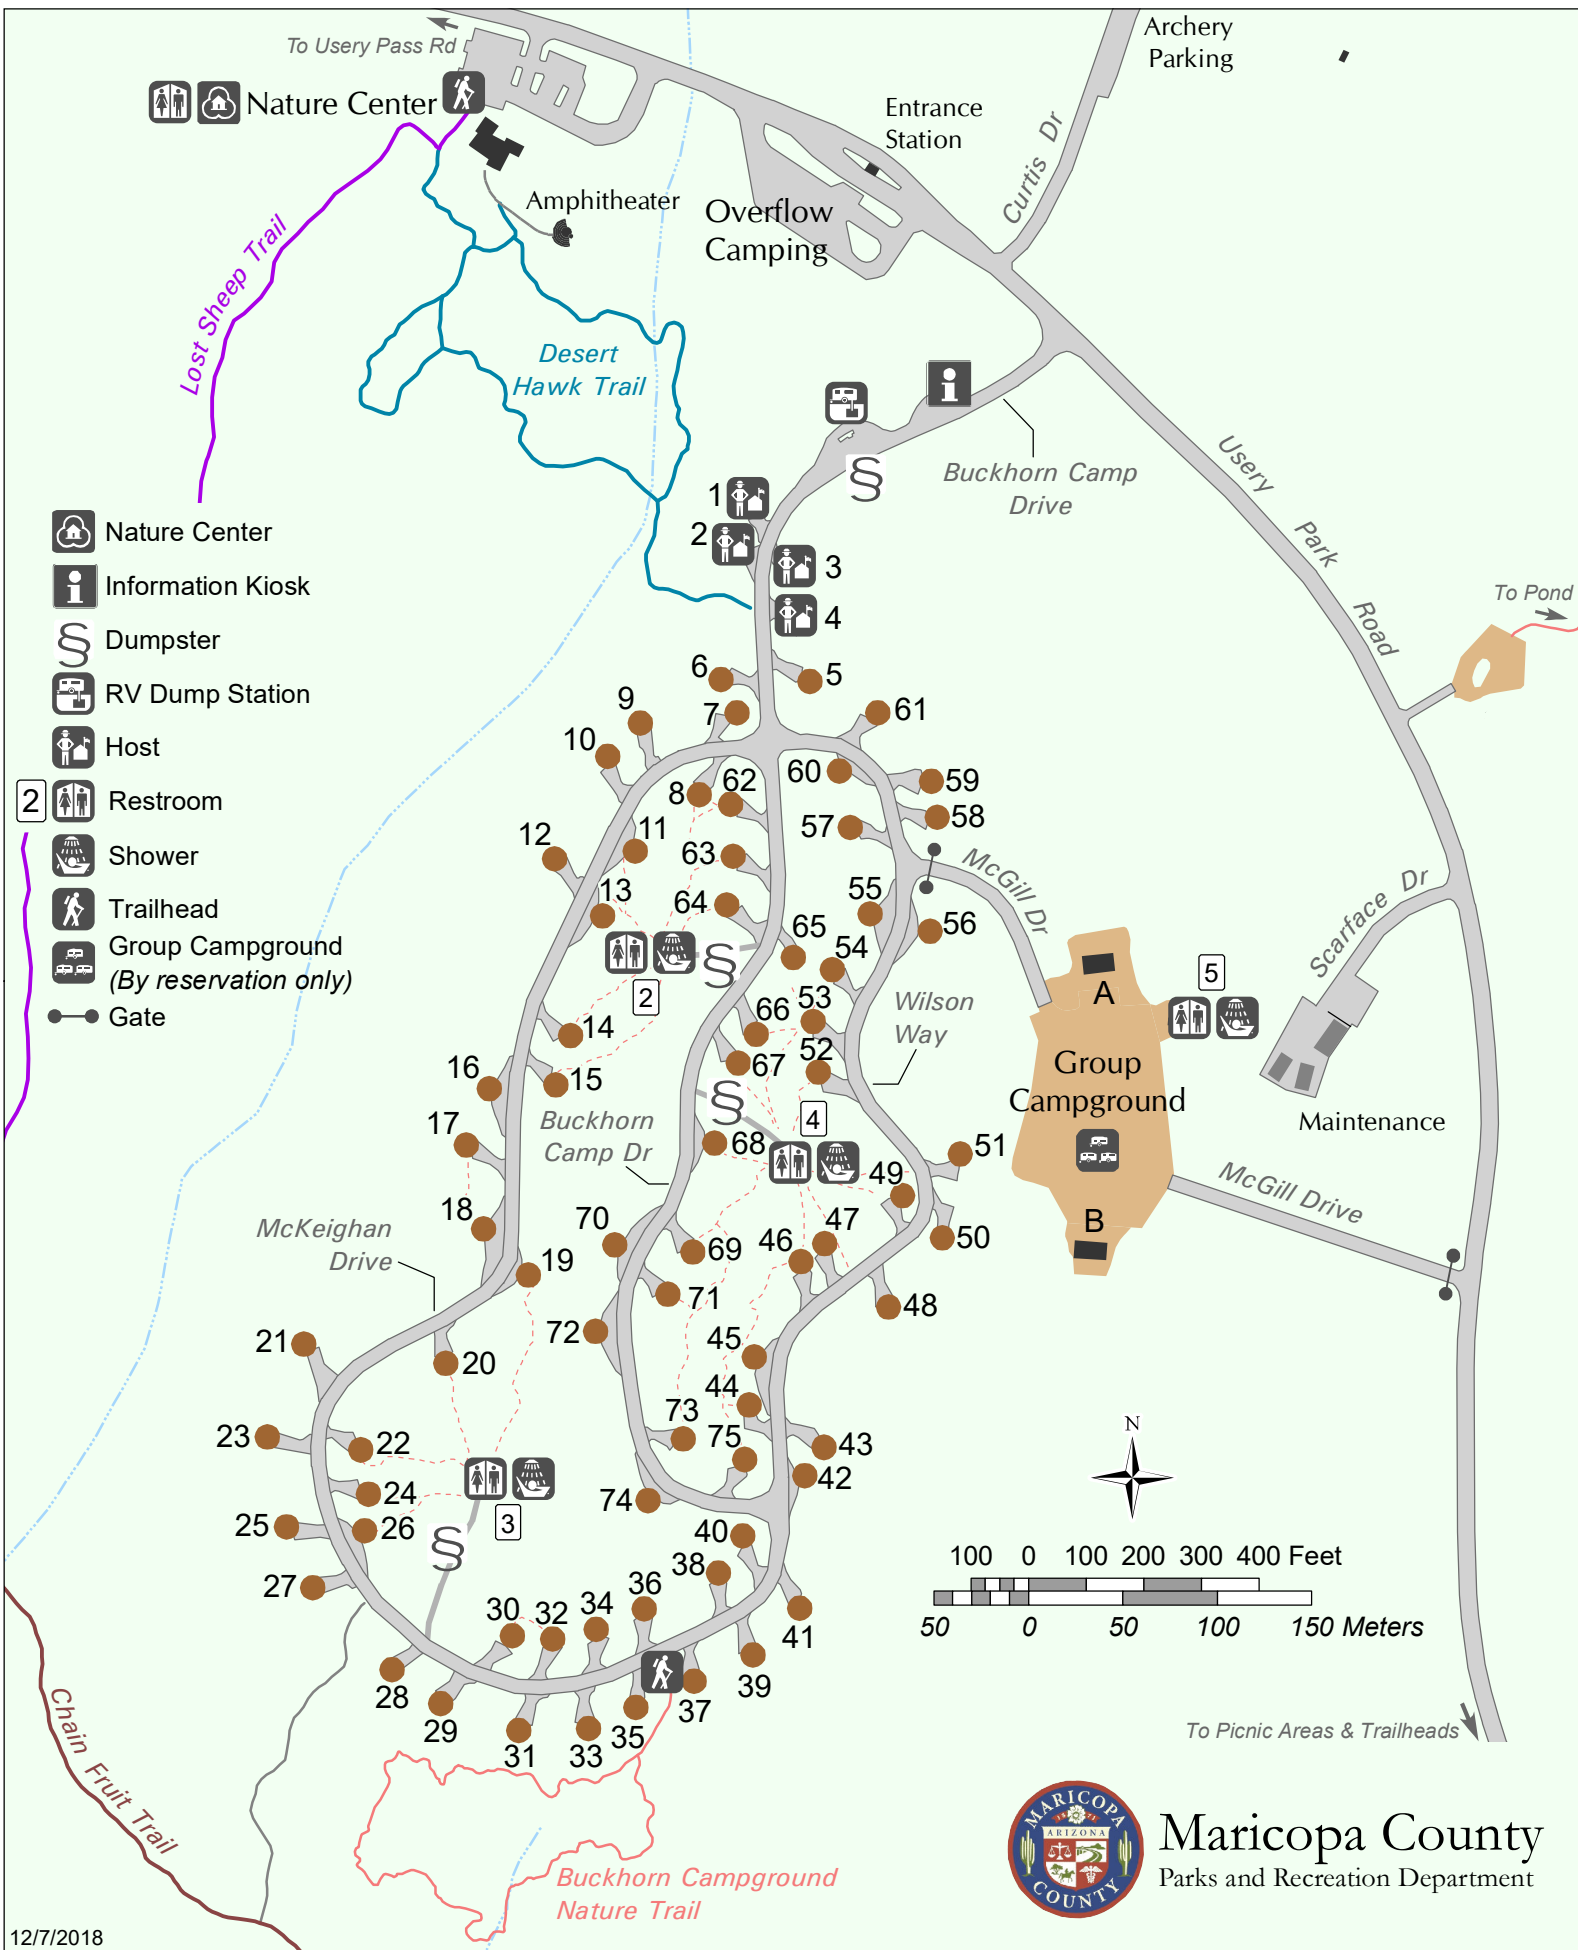

Buckhorn Family Campground

Usery Mountain Regional Park

- Nature Center
- Information Kiosk
- Dumpster
- RV Dump Station
- Host
- Restroom
- Shower
- Trailhead
- Group Campground (By reservation only)
- Gate

Maricopa County
Parks and Recreation Department