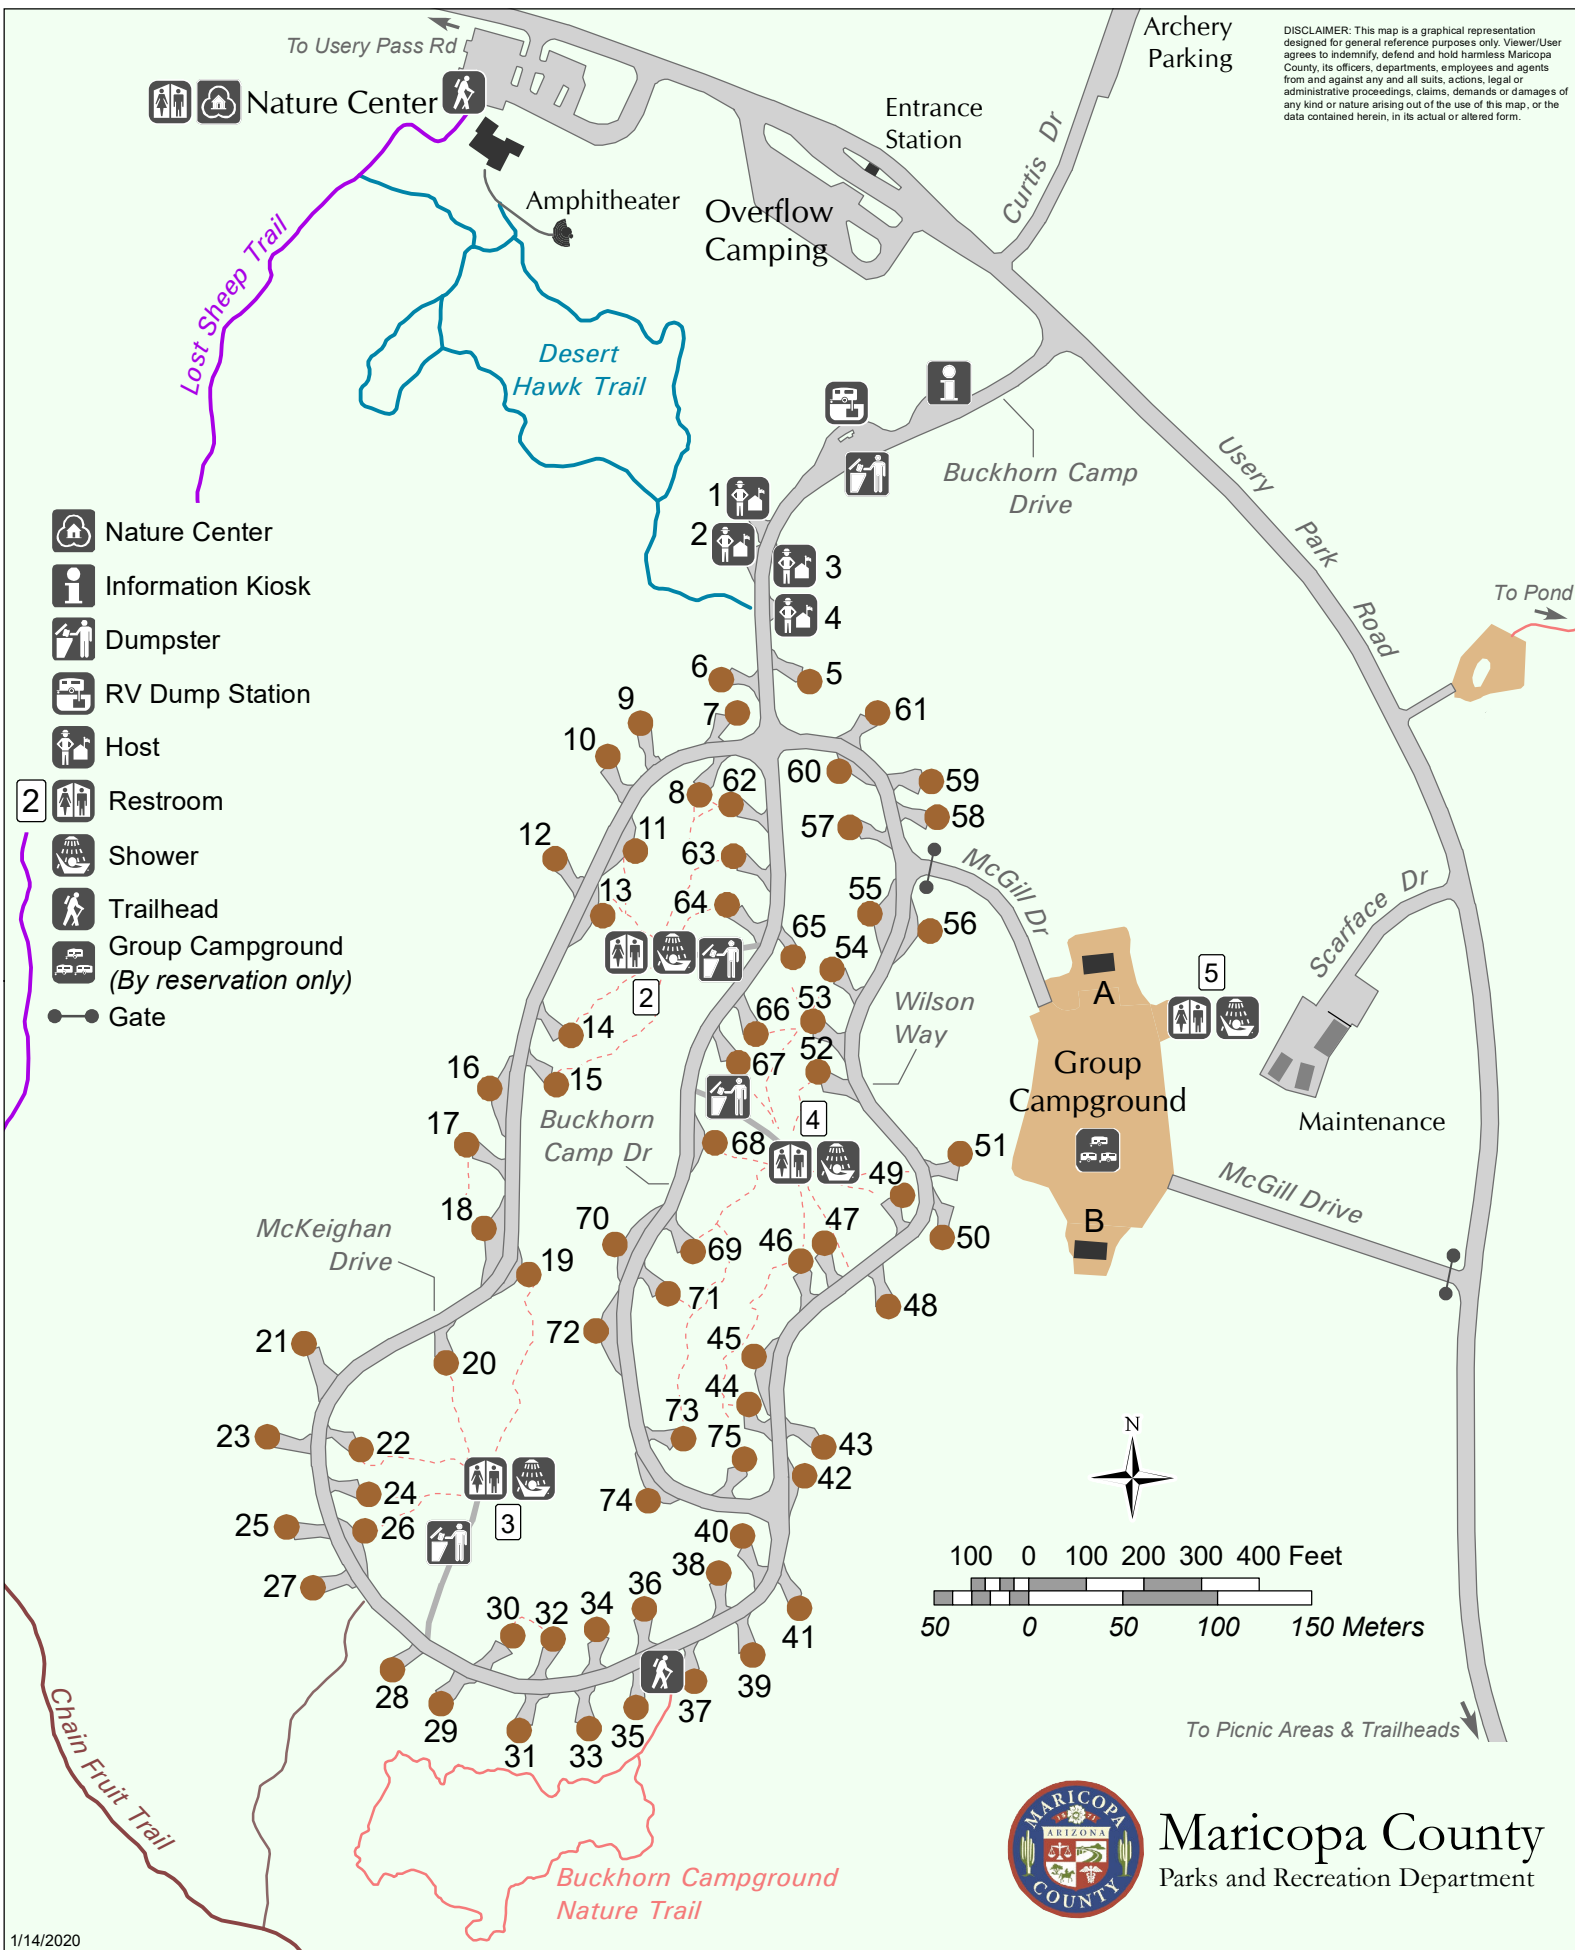

Buckhorn Family Campground

Usery Mountain Regional Park

- Nature Center
- Information Kiosk
- Dumpster
- RV Dump Station
- Host
- Restroom
- Shower
- Trailhead
- Group Campground (By reservation only)
- Gate