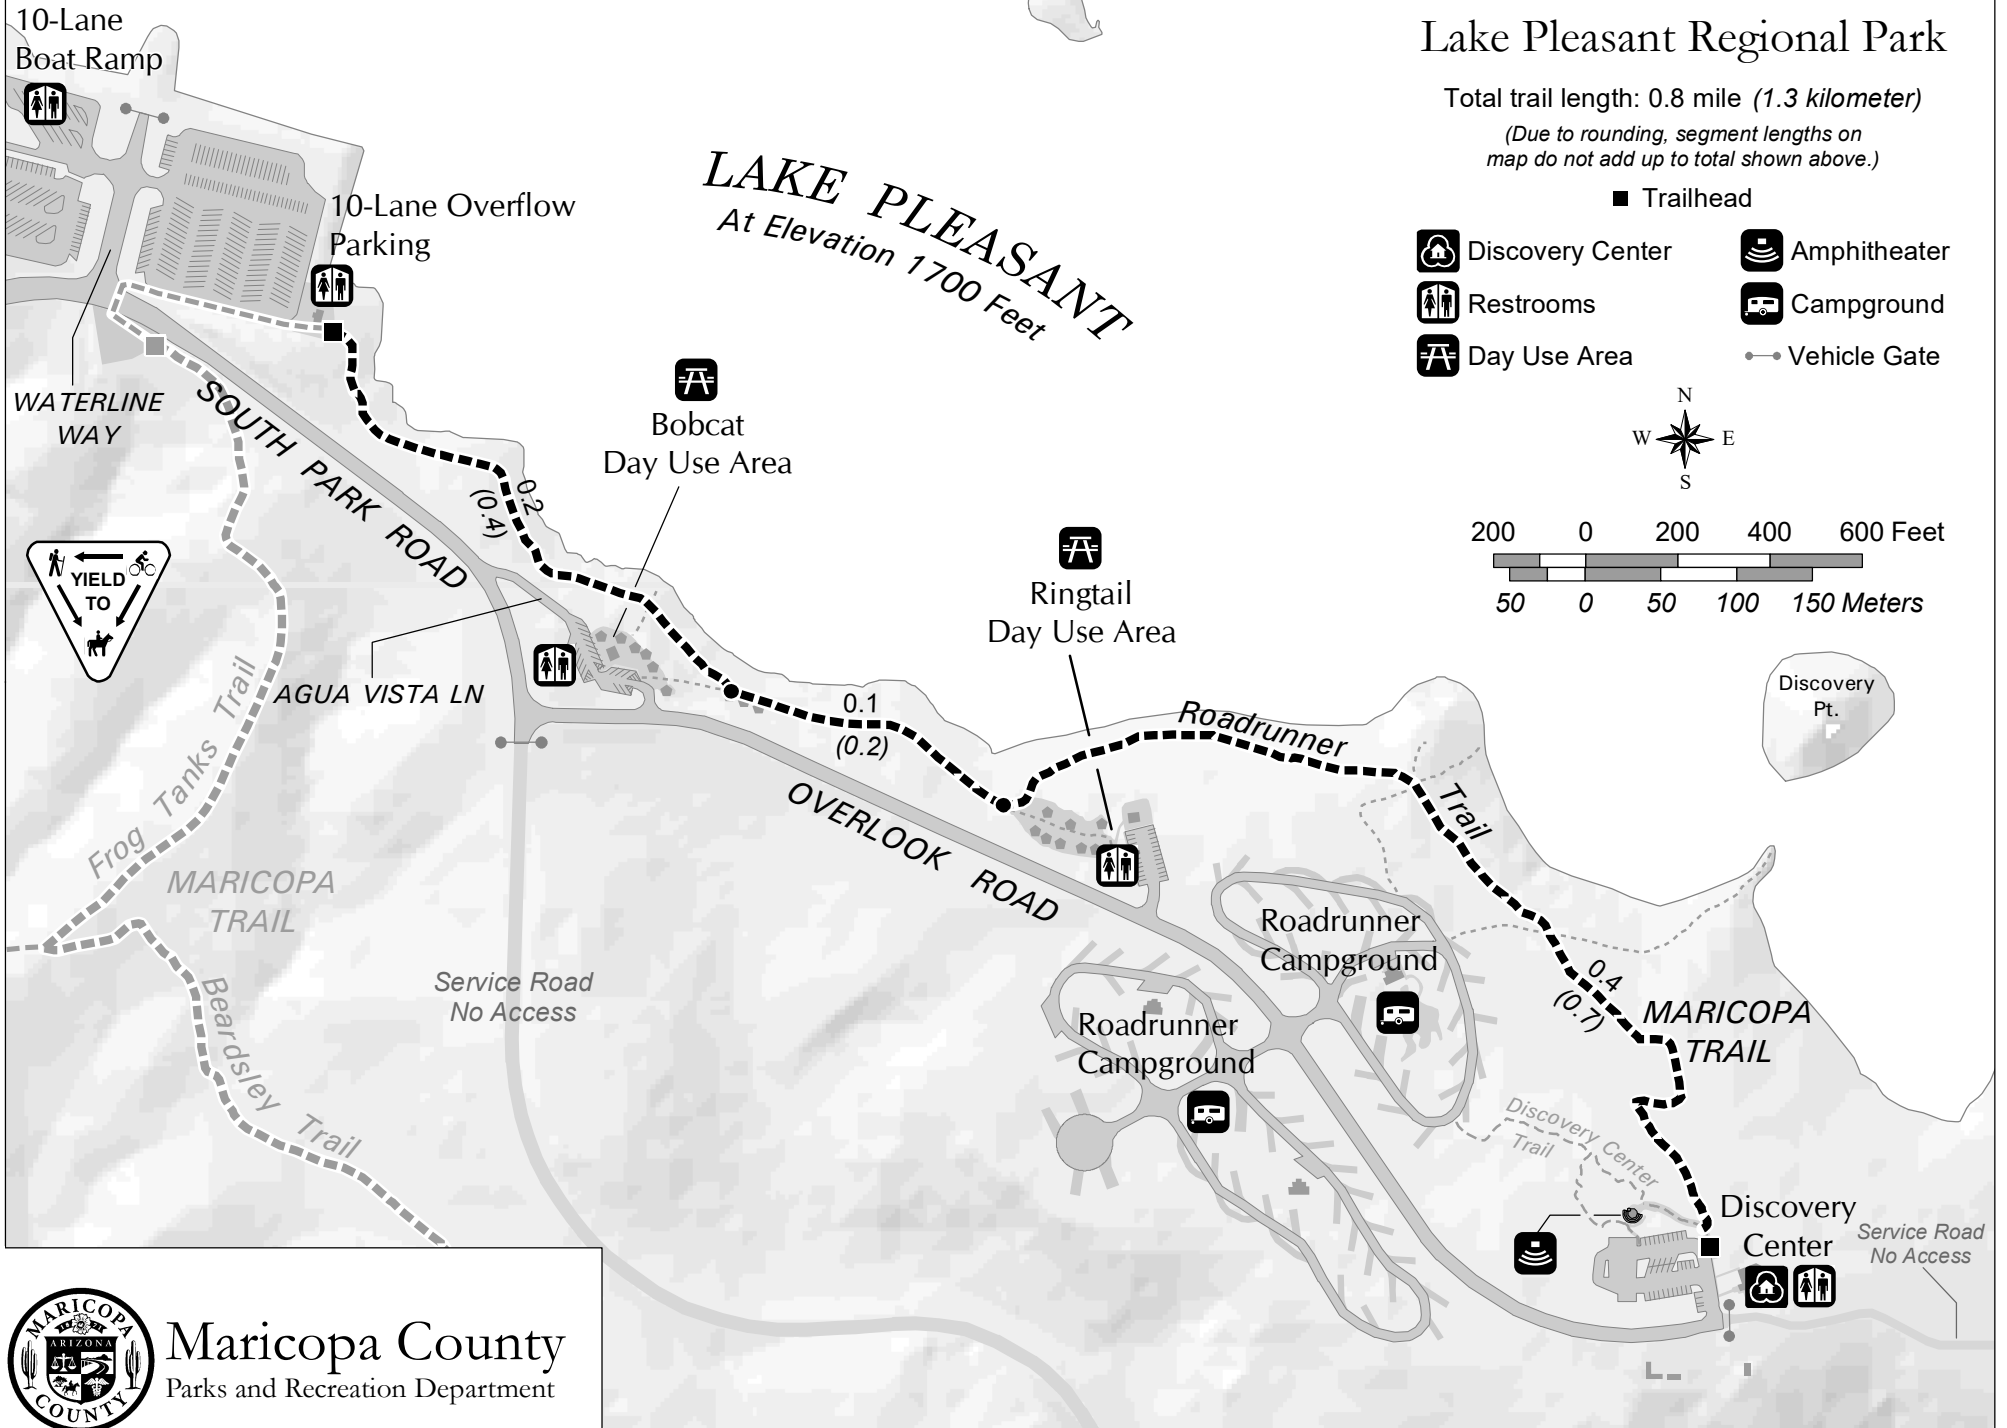

Roadrunner Trail

Lake Pleasant Regional Park

Total trail length: 0.8 mile (1.3 kilometer)

(Due to rounding, segment lengths on map do not add up to total shown above.)

■ Trailhead

-  Discovery Center
-  Restrooms
-  Day Use Area
-  Amphitheater
-  Campground
-  Vehicle Gate

Maricopa County
Parks and Recreation Department