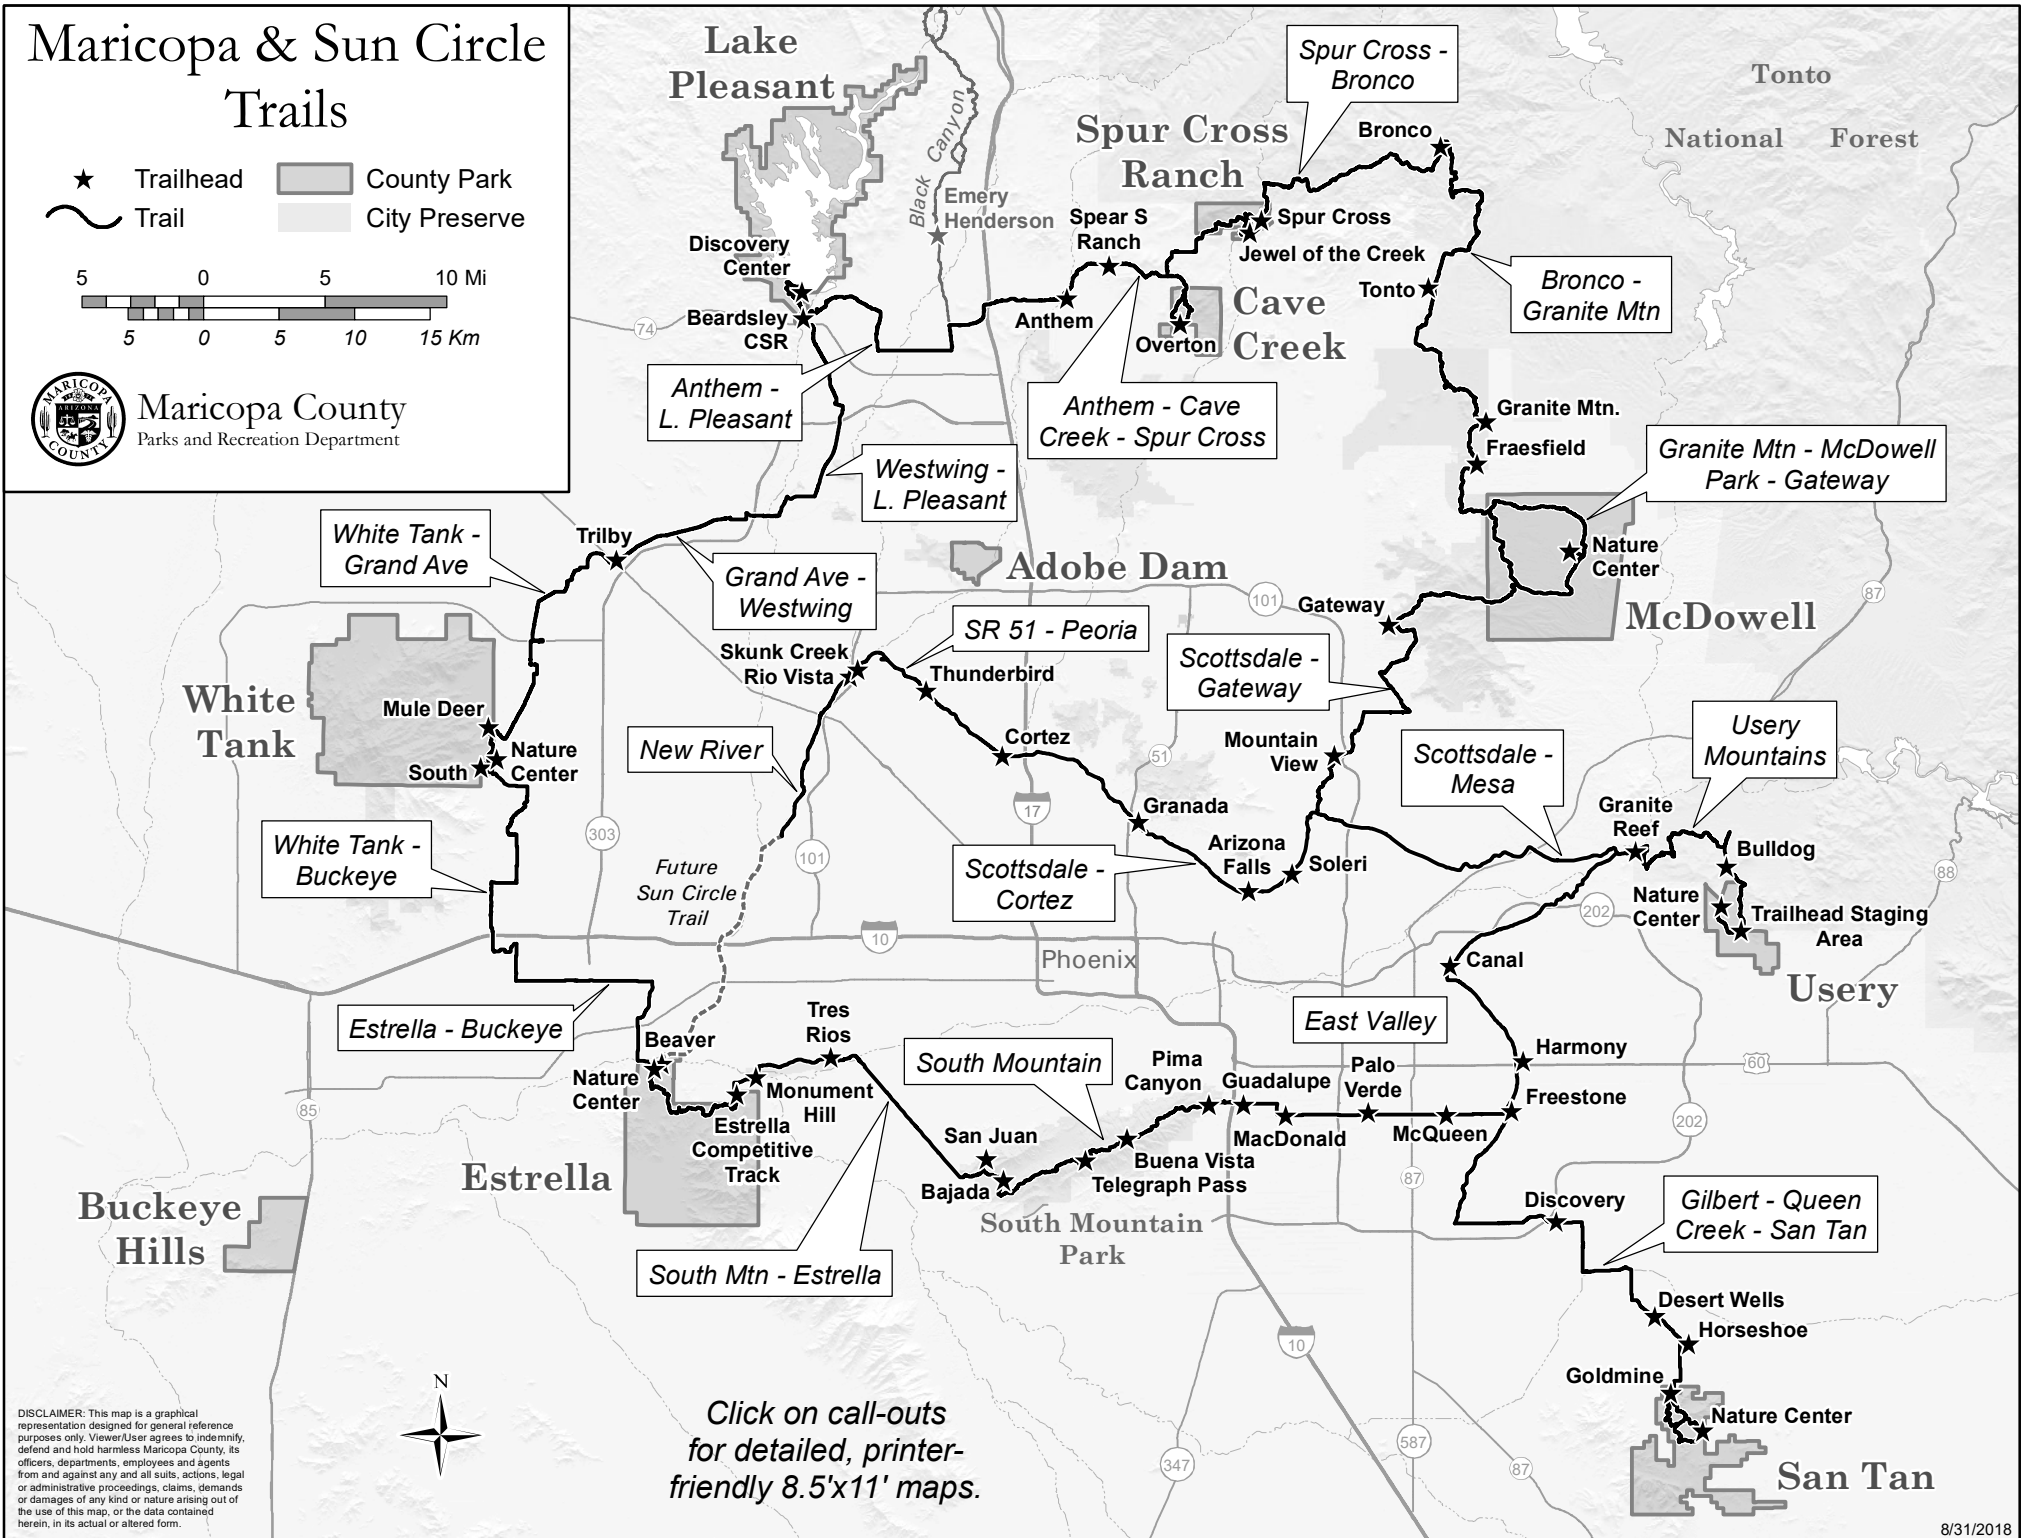

Maricopa & Sun Circle Trails

- ★ Trailhead
- ▭ County Park
- ▭ City Preserve
- ~ Trail

Maricopa County
Parks and Recreation Department

Click on call-outs
for detailed, printer-
friendly 8.5"x11' maps.