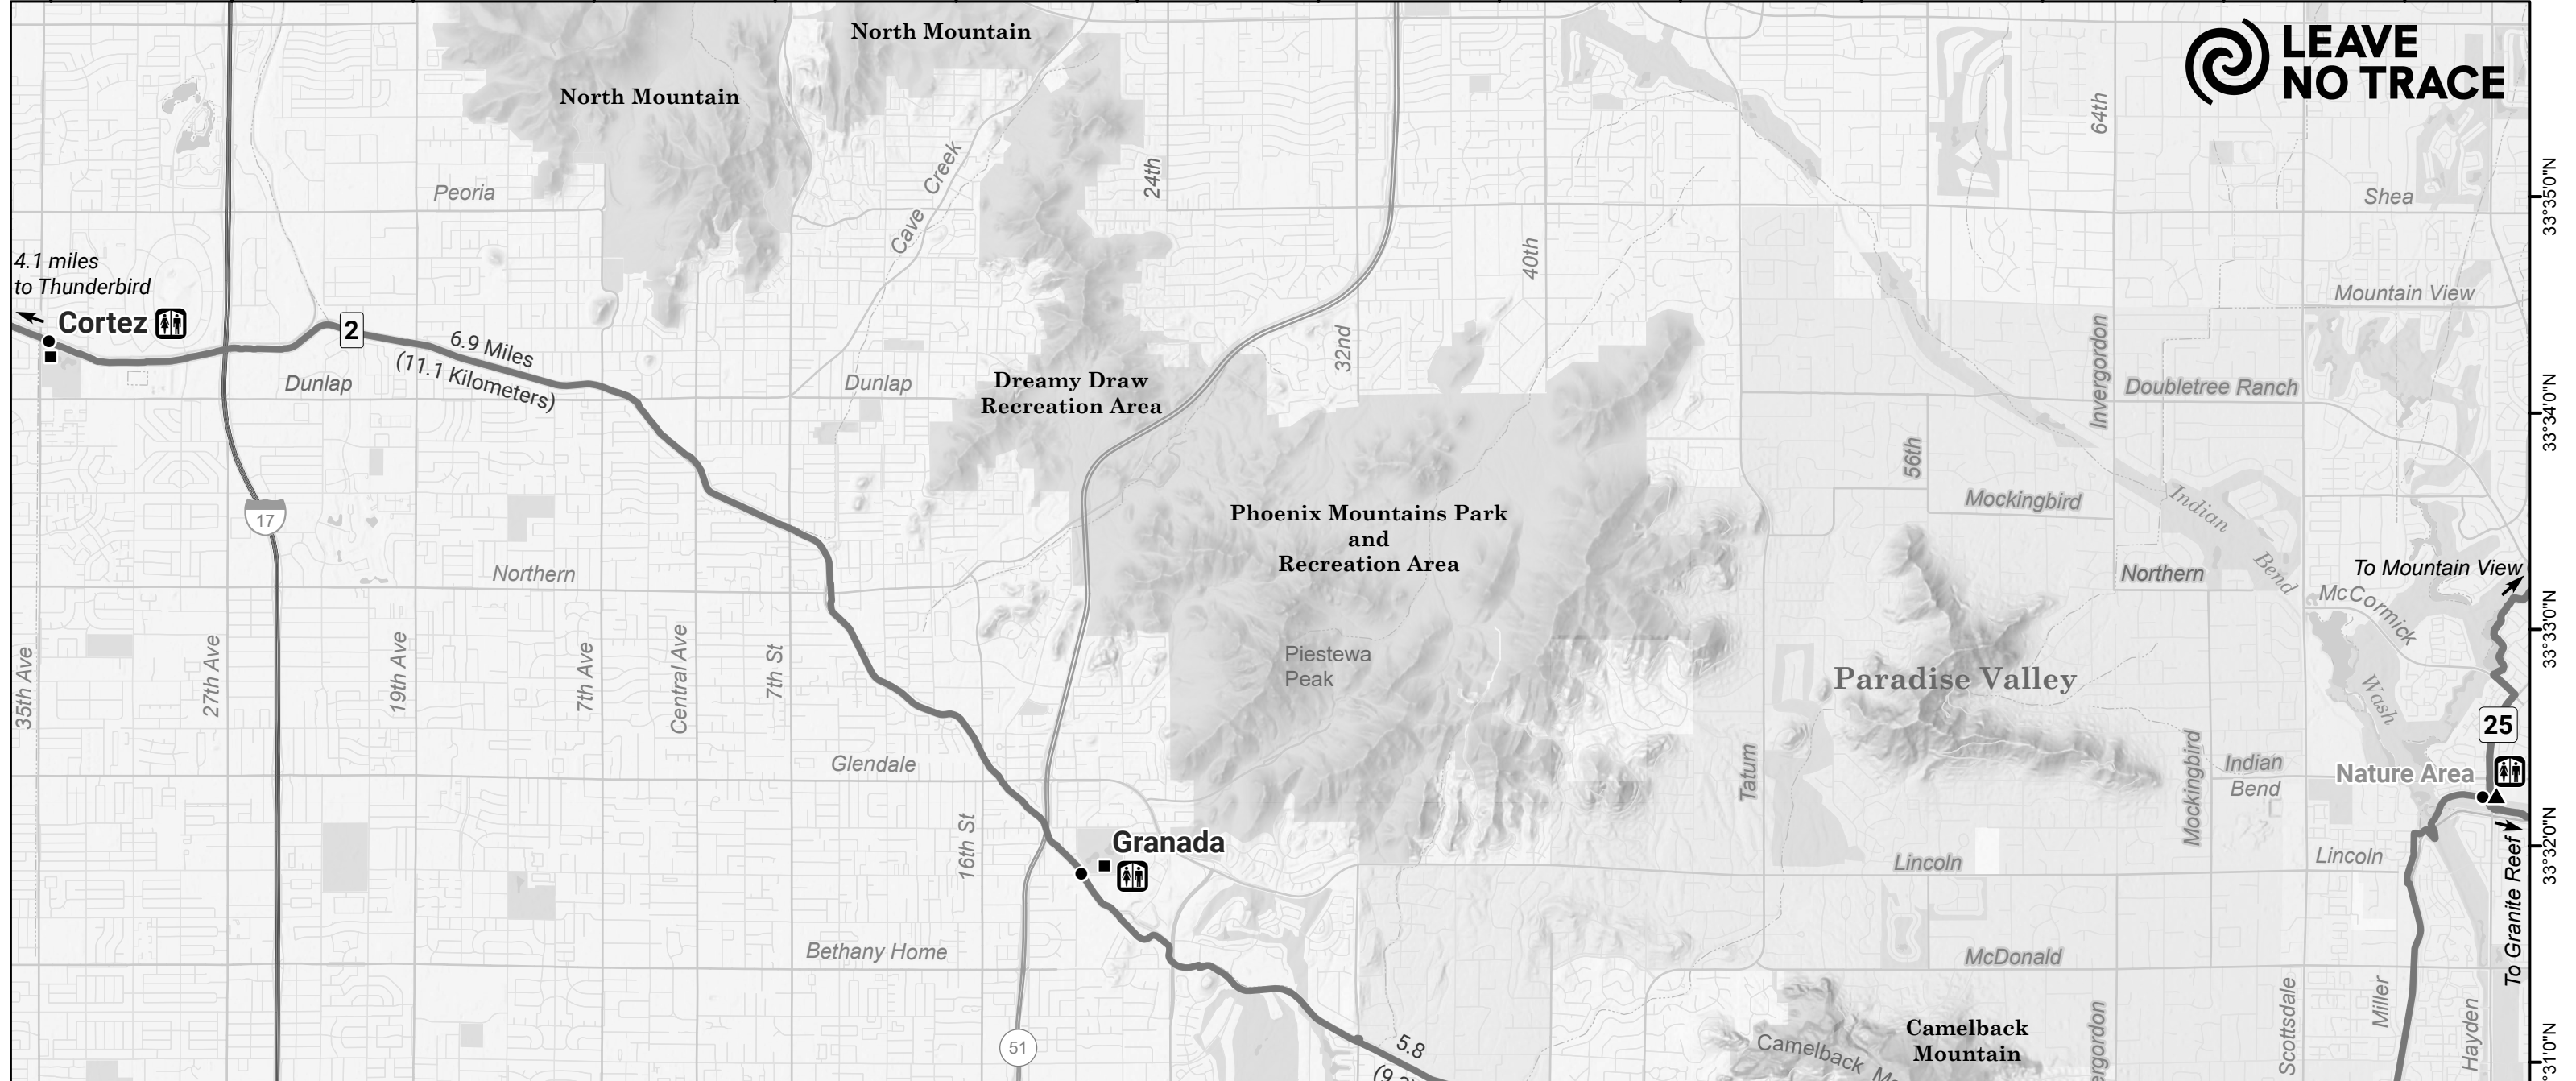

112°8'0"W 112°7'0"W 112°6'0"W 112°5'0"W 112°4'0"W 112°3'0"W 112°2'0"W 112°1'0"W 112°0'0"W 111°59'0"W 111°58'0"W 111°57'0"W 111°56'0"W 111°55'0"W

Sun Circle Trail

Scottsdale Nature Area – Cortez Segment 2

- 2 Sun Circle Trail
- Trailhead
- ▲ Access Point
- Junction
- Restrooms and Water
- Other Trails

N

1:52,000

0 0.5 1 1.5 2 Km

0 0.5 1 1.5 2 Km

Distances between trailheads are approximate and do not include distances from parking areas of city parks to the actual trail.

MARICOPA COUNTY
PARKS & RECREATION

DISCLAIMER: This map is a graphical representation designed for general reference purposes only. Viewer/User agrees to indemnify, defend and hold harmless Maricopa County, its officers, departments, employees and agents from and against any and all suits, actions, legal or administrative proceedings, claims, demands or damages of any kind or nature arising out of the use of this map, or the data contained herein, in its actual or altered form.

5/5/2026

33°35'0"N
33°34'0"N
33°33'0"N
33°32'0"N
33°31'0"N
33°30'0"N
33°29'0"N