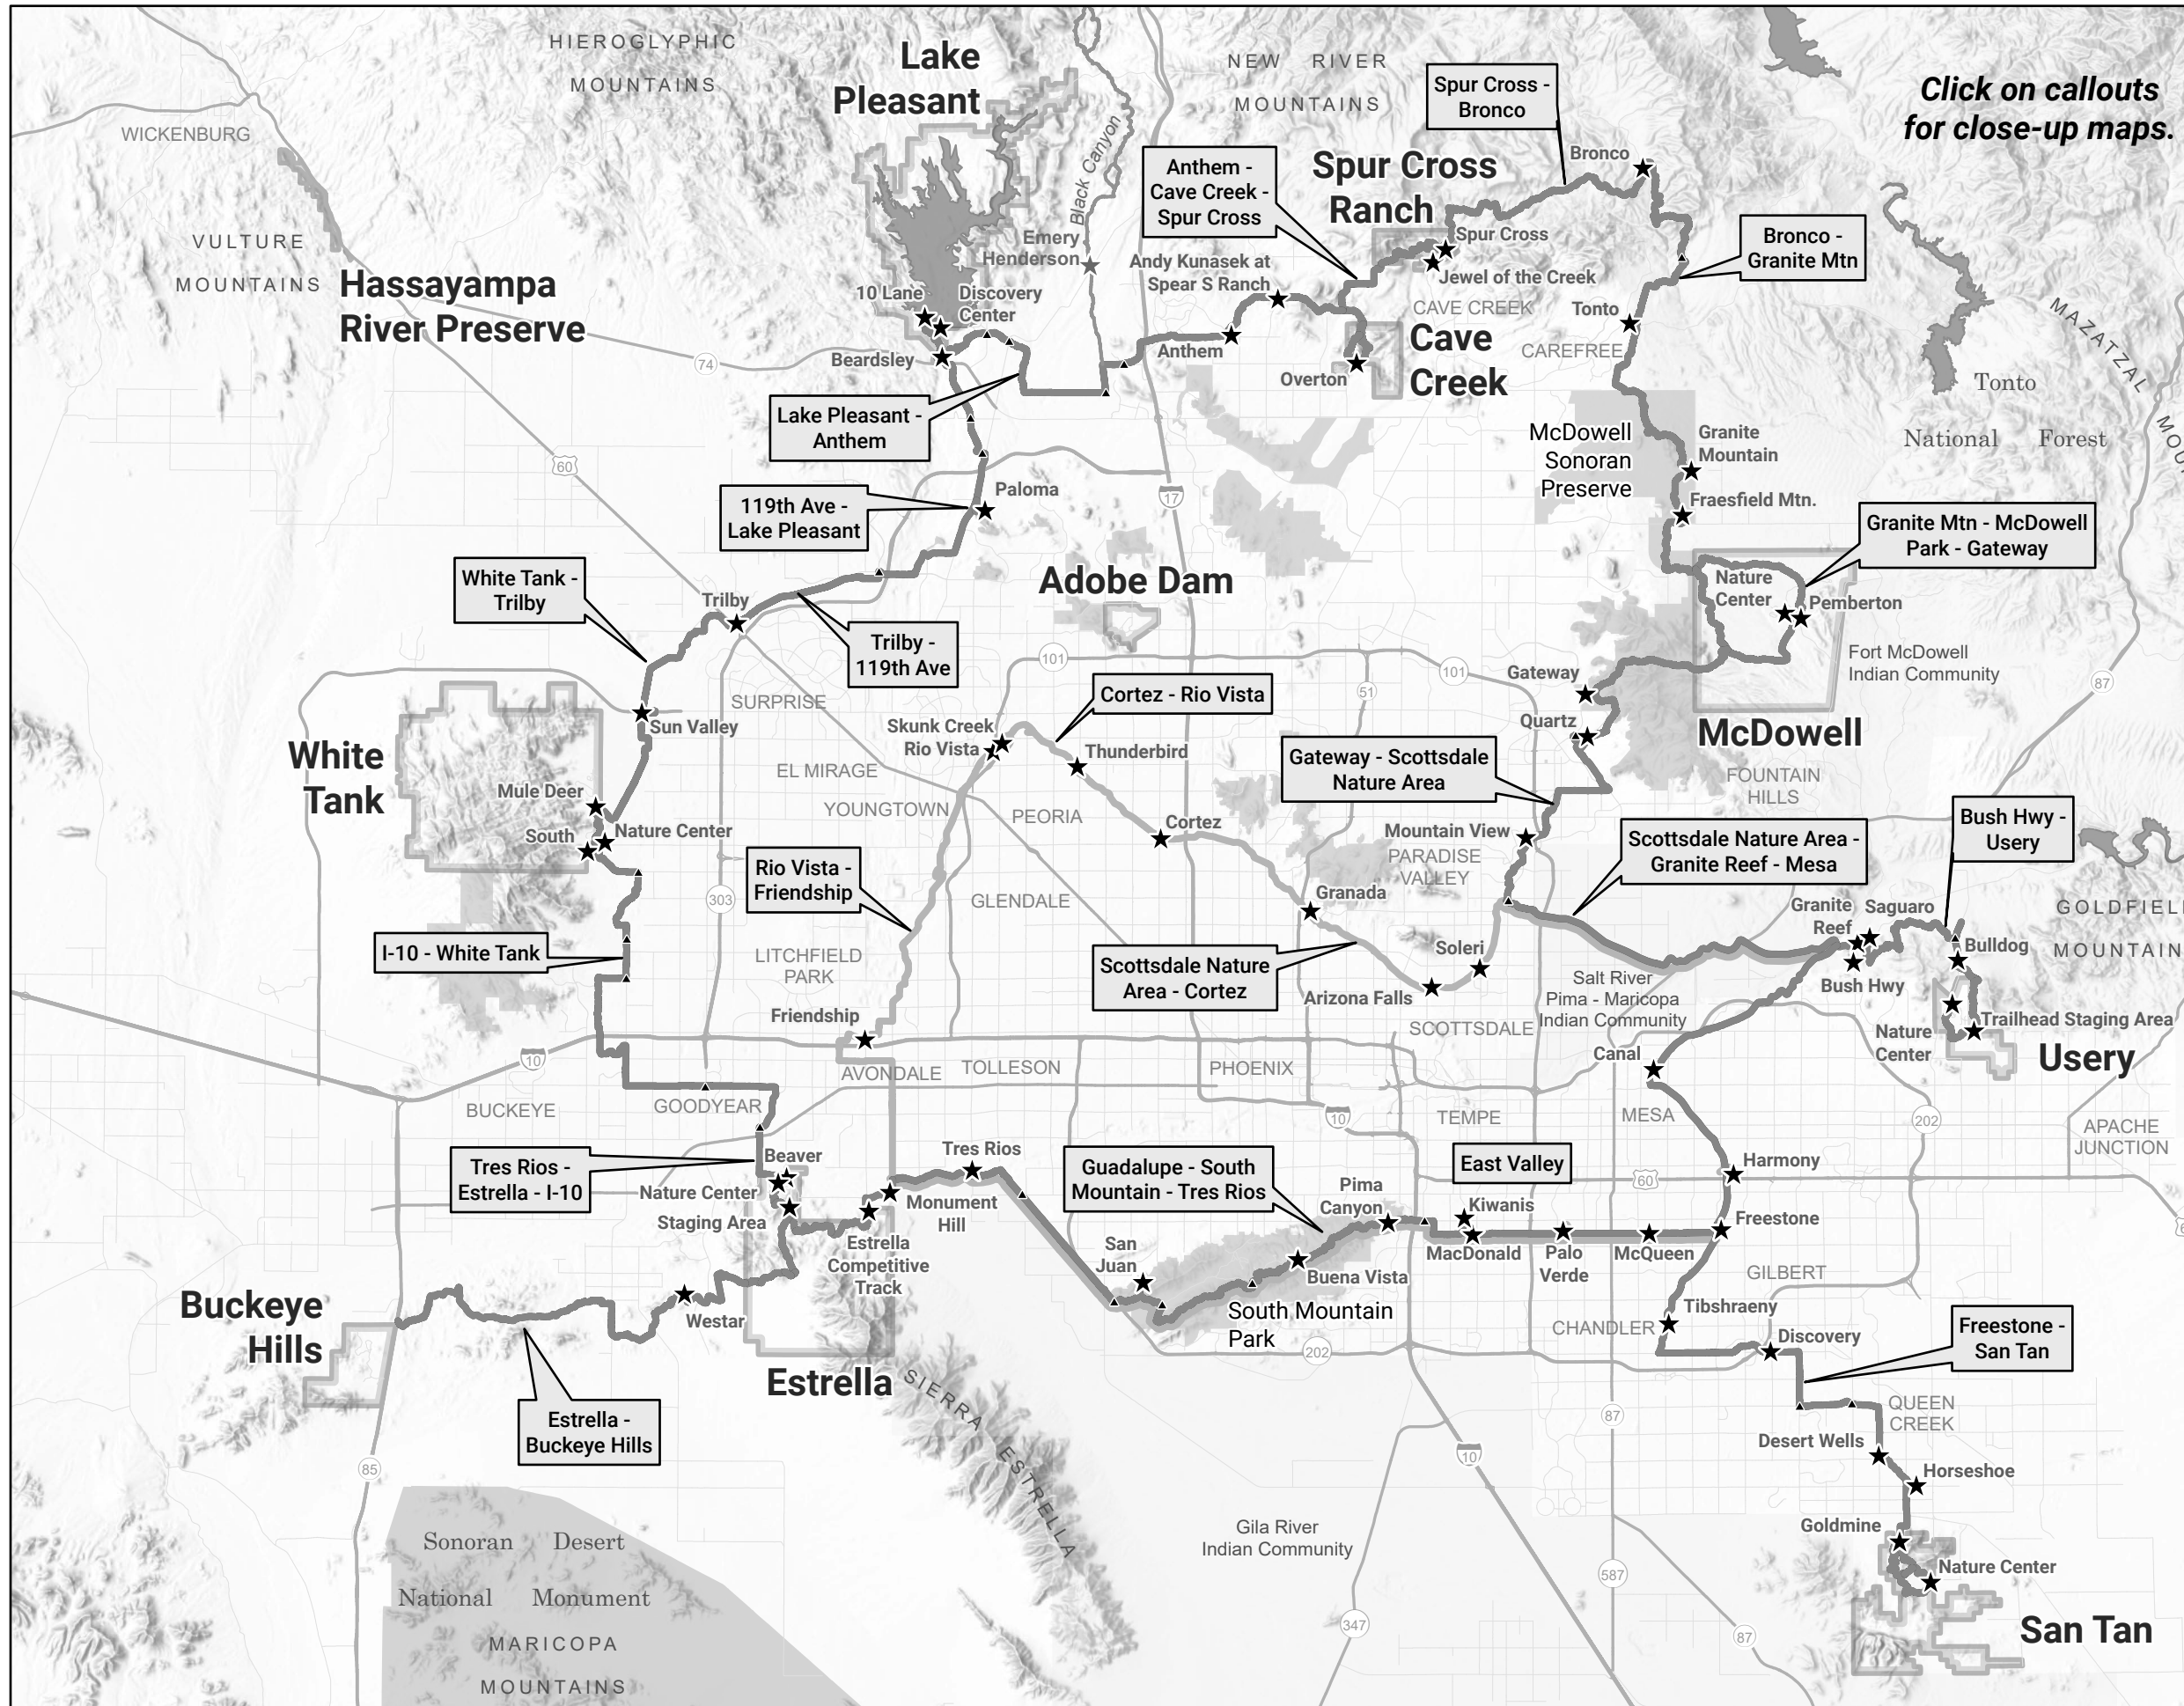

Maricopa Trail and Sun Circle Trail

Click on callouts for close-up maps.

Regional Trail System

- Maricopa Trail
- Sun Circle Trail
- Trailhead
- Access Point

The southern part of the Sun Circle Trail overlaps with the Maricopa Trail.

- Regional Park
- Mountain Preserve

1:400,000