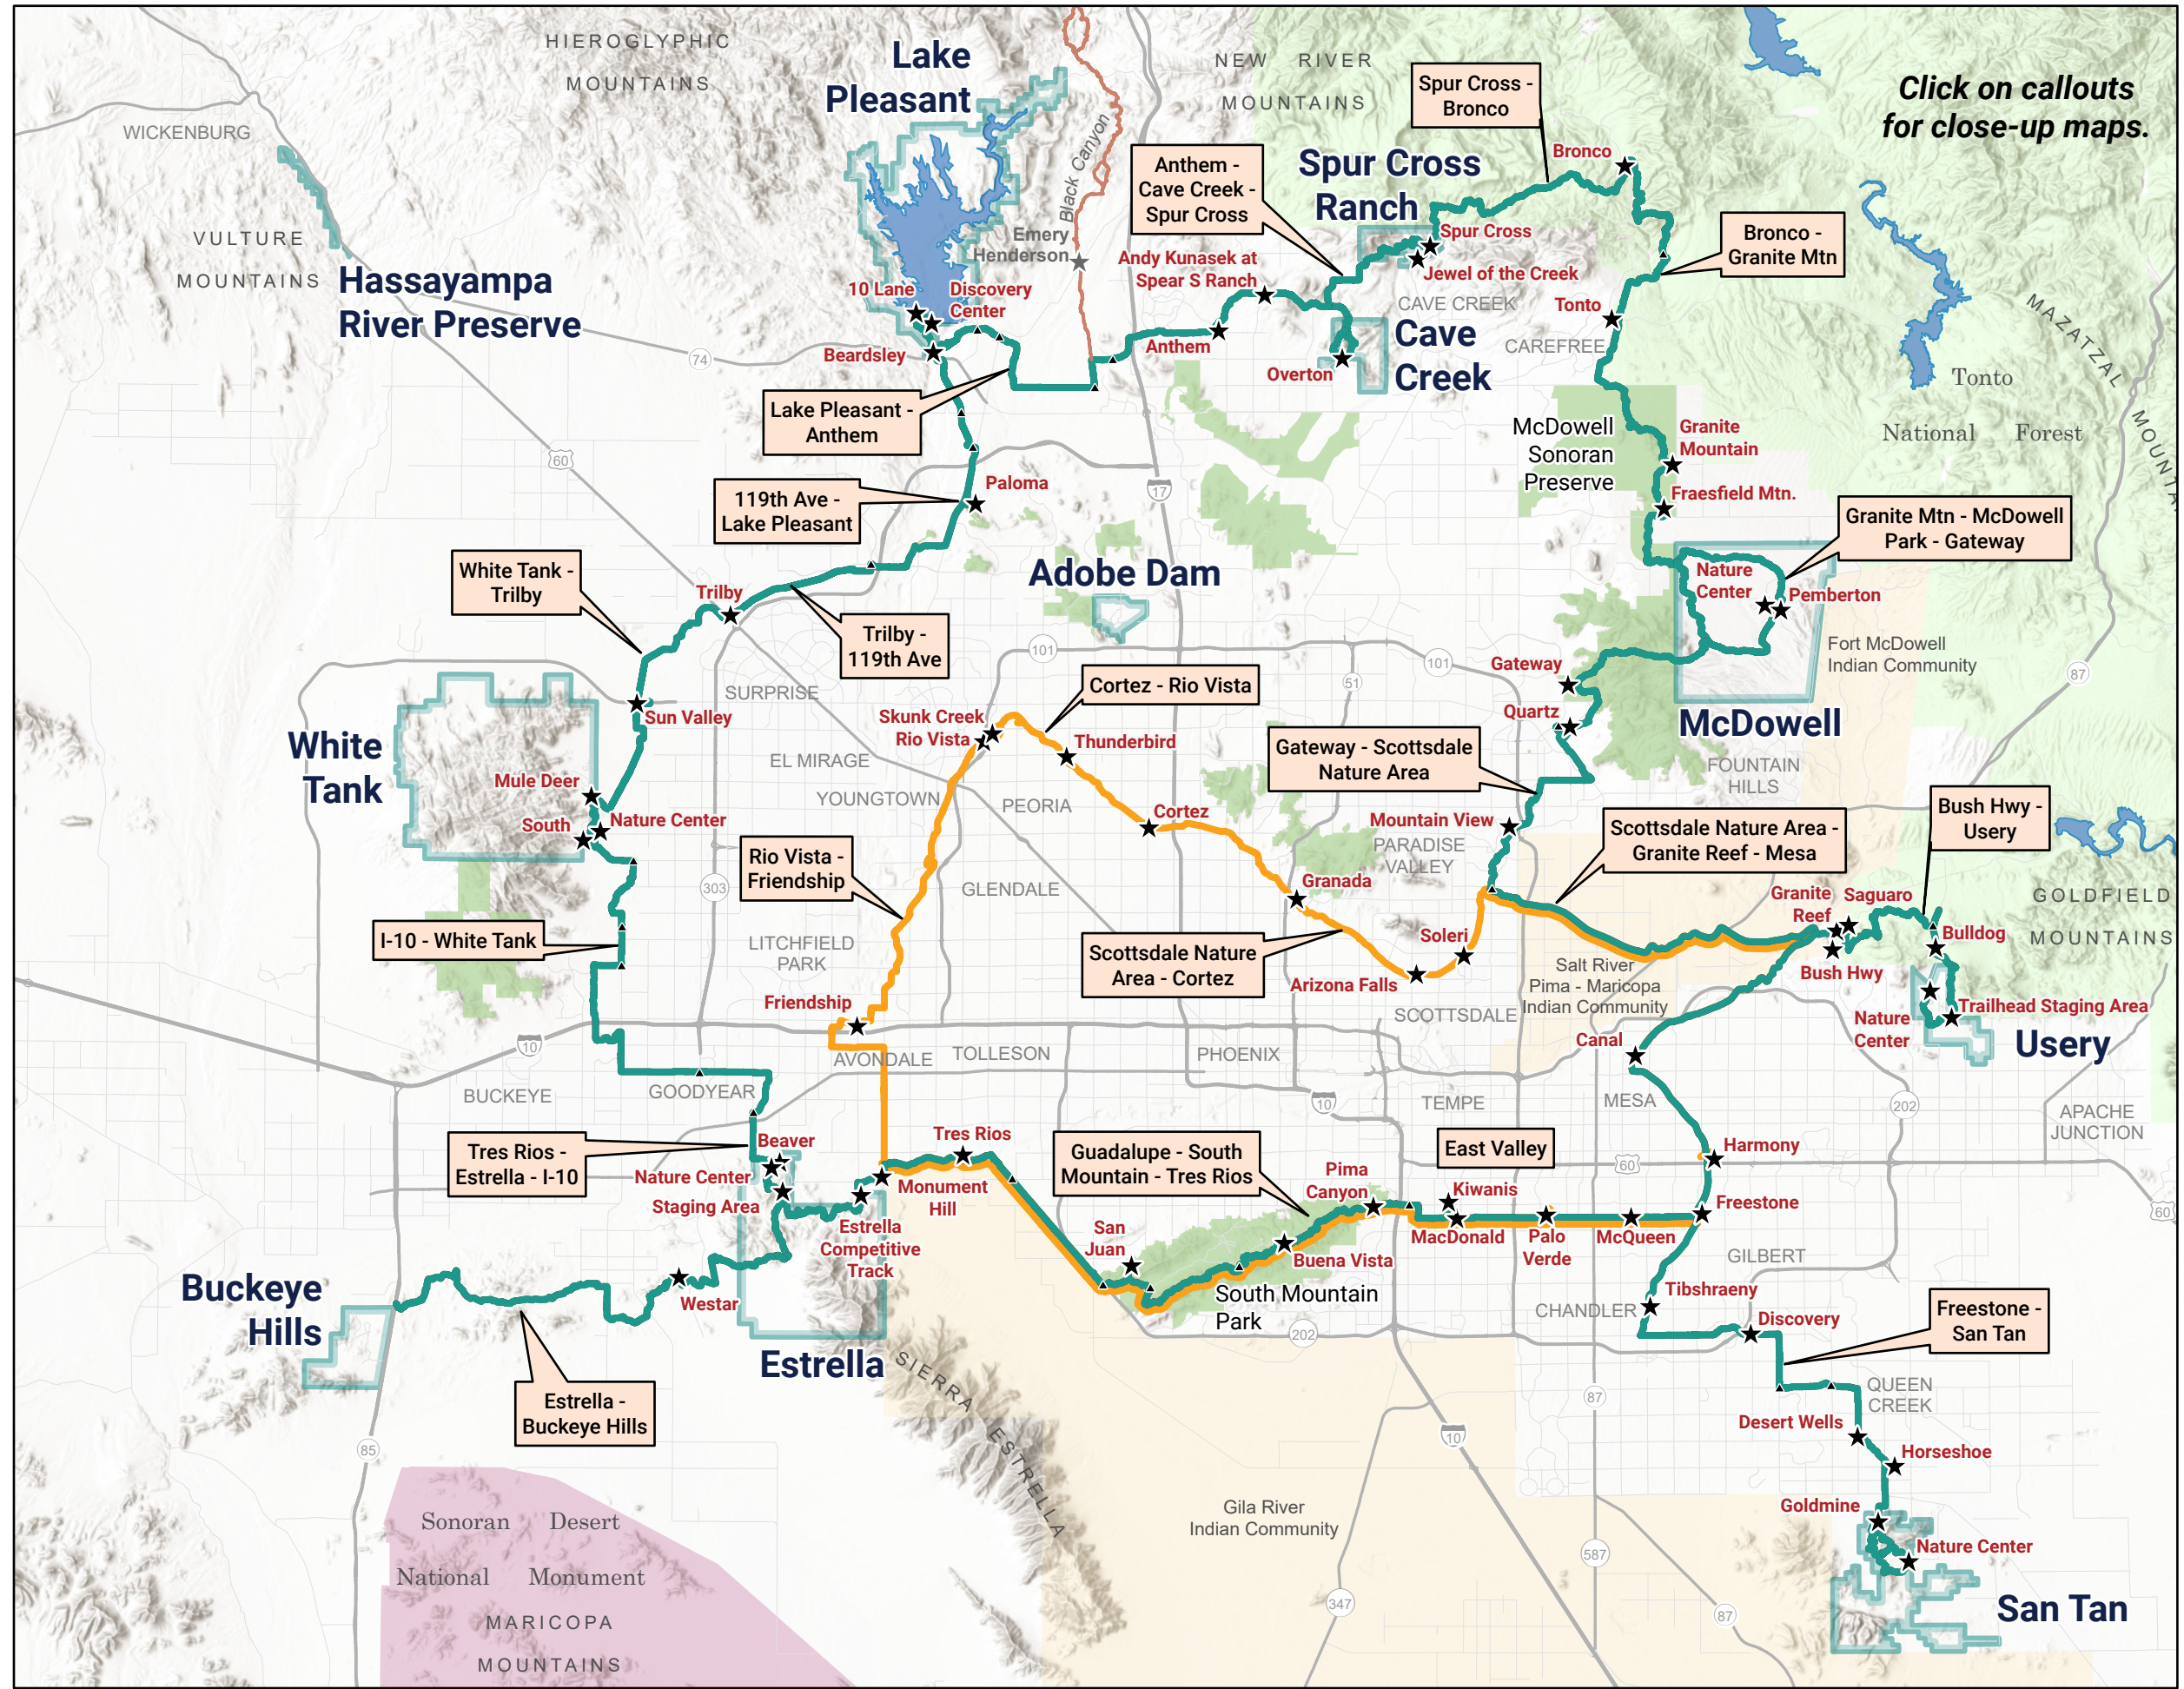

Maricopa Trail and Sun Circle Trail

Regional Trail System

1. Maricopa Trail
   - Sun Circle Trail
   - Trailhead
   - Access Point
2. *The southern part of the Sun Circle Trail overlaps with the Maricopa Trail.*

- Regional Park
- Mountain Preserve

1:400,000

Click on callouts for close-up maps.