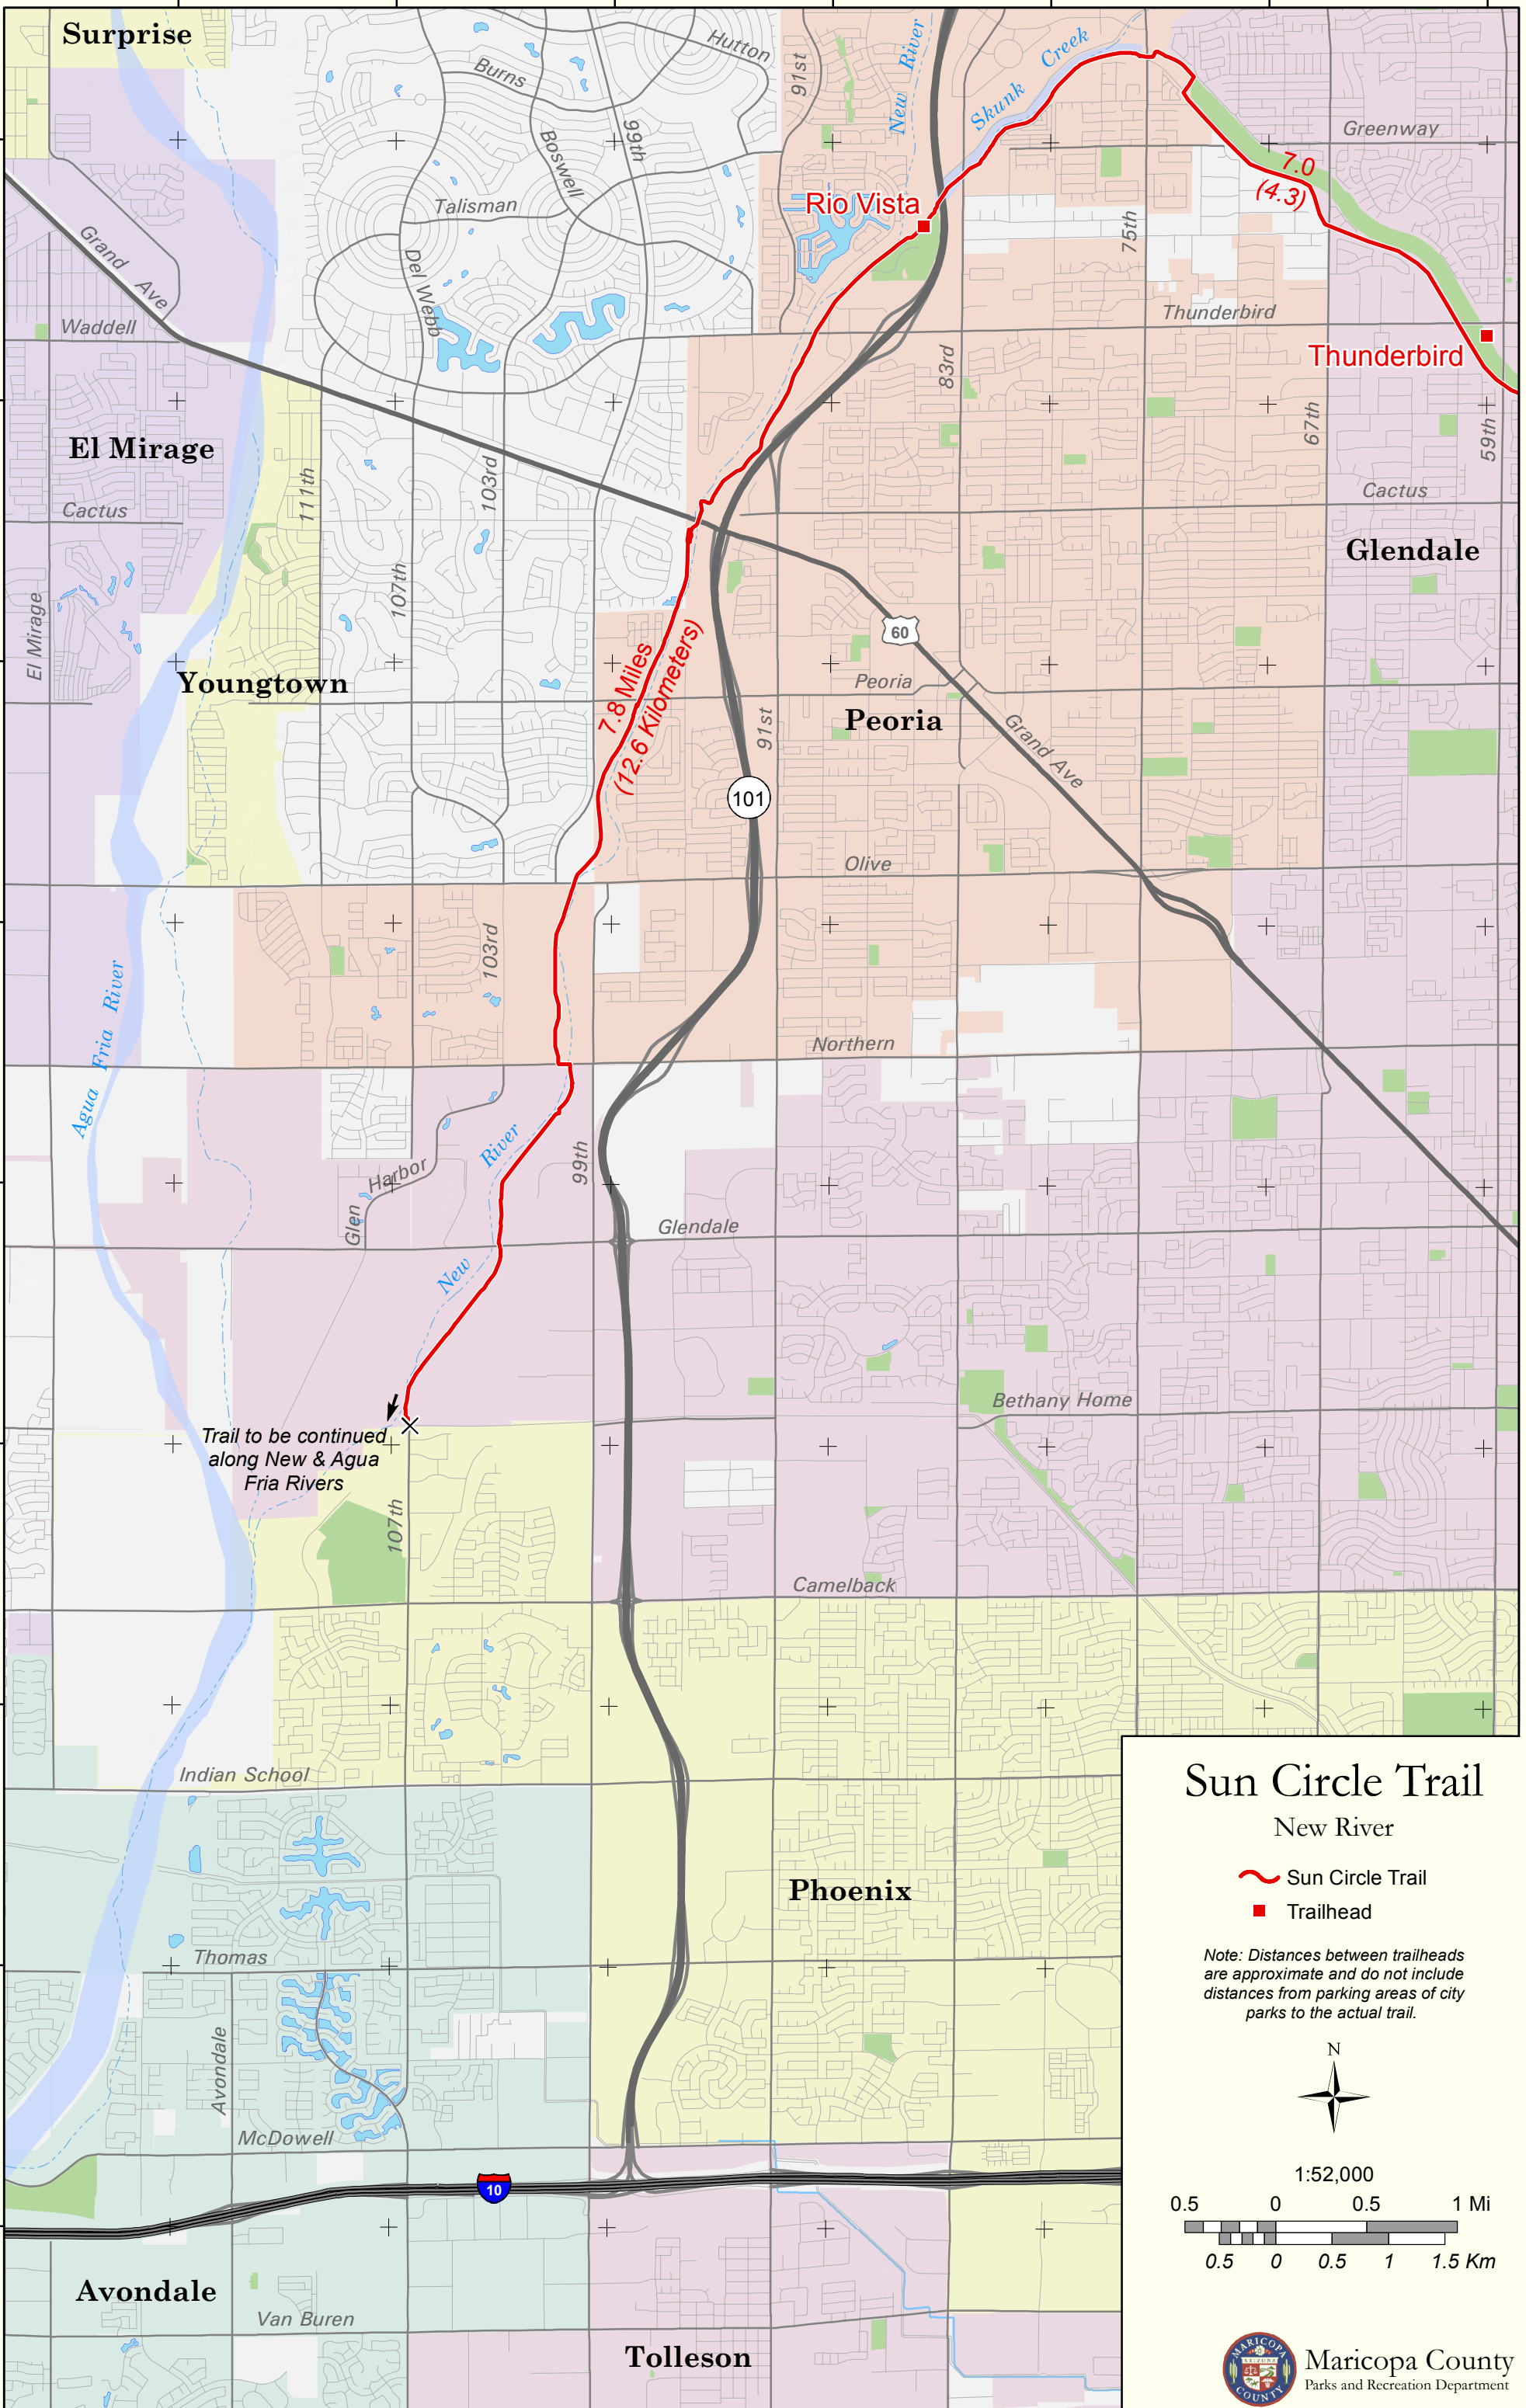

112°18'45"W

112°17'30"W

112°16'15"W

112°15'0"W

112°13'45"W

112°12'30"W

112°11'15"W

33°37'30"N
33°36'15"N
33°35'0"N
33°33'45"N
33°32'30"N
33°31'15"N
33°30'0"N
33°28'45"N
33°27'30"N

7.8 Miles
(12.6 Kilometers)

7.0
(4.3)

Trail to be continued
along New & Agua
Fria Rivers

Sun Circle Trail

New River

- Sun Circle Trail
- Trailhead

Note: Distances between trailheads are approximate and do not include distances from parking areas of city parks to the actual trail.