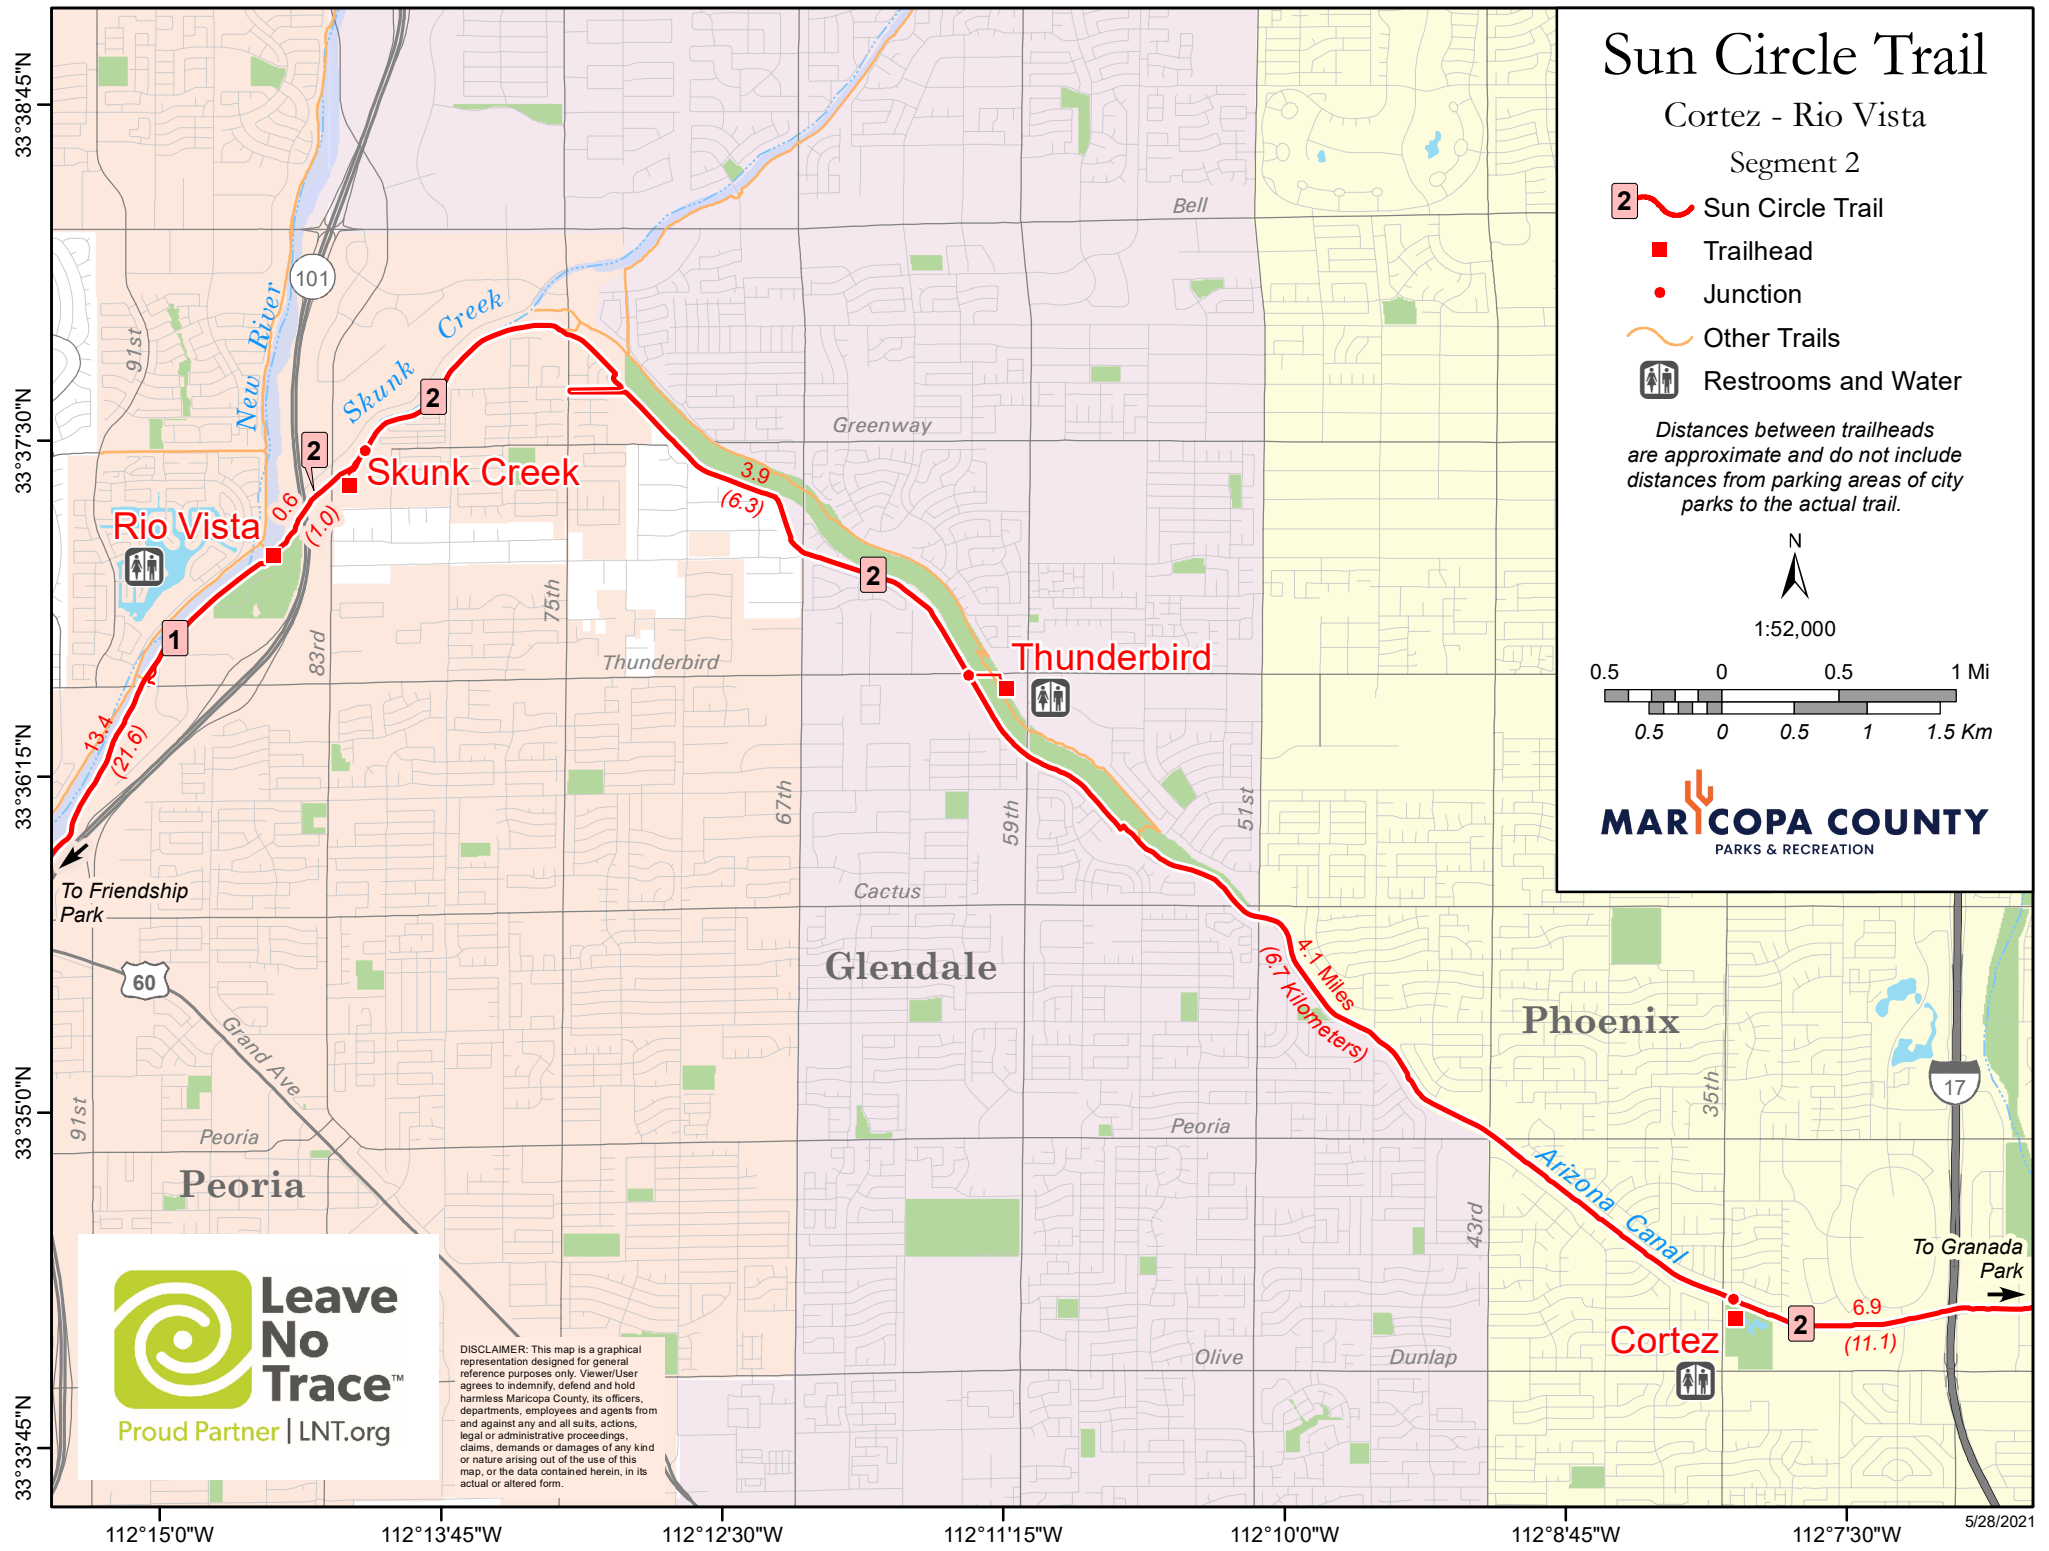

Sun Circle Trail

Cortez - Rio Vista

Segment 2

2 Sun Circle Trail

Trailhead

Junction

Other Trails

Restrooms and Water

Distances between trailheads are approximate and do not include distances from parking areas of city parks to the actual trail.

1:52,000

MARICOPA COUNTY
PARKS & RECREATION