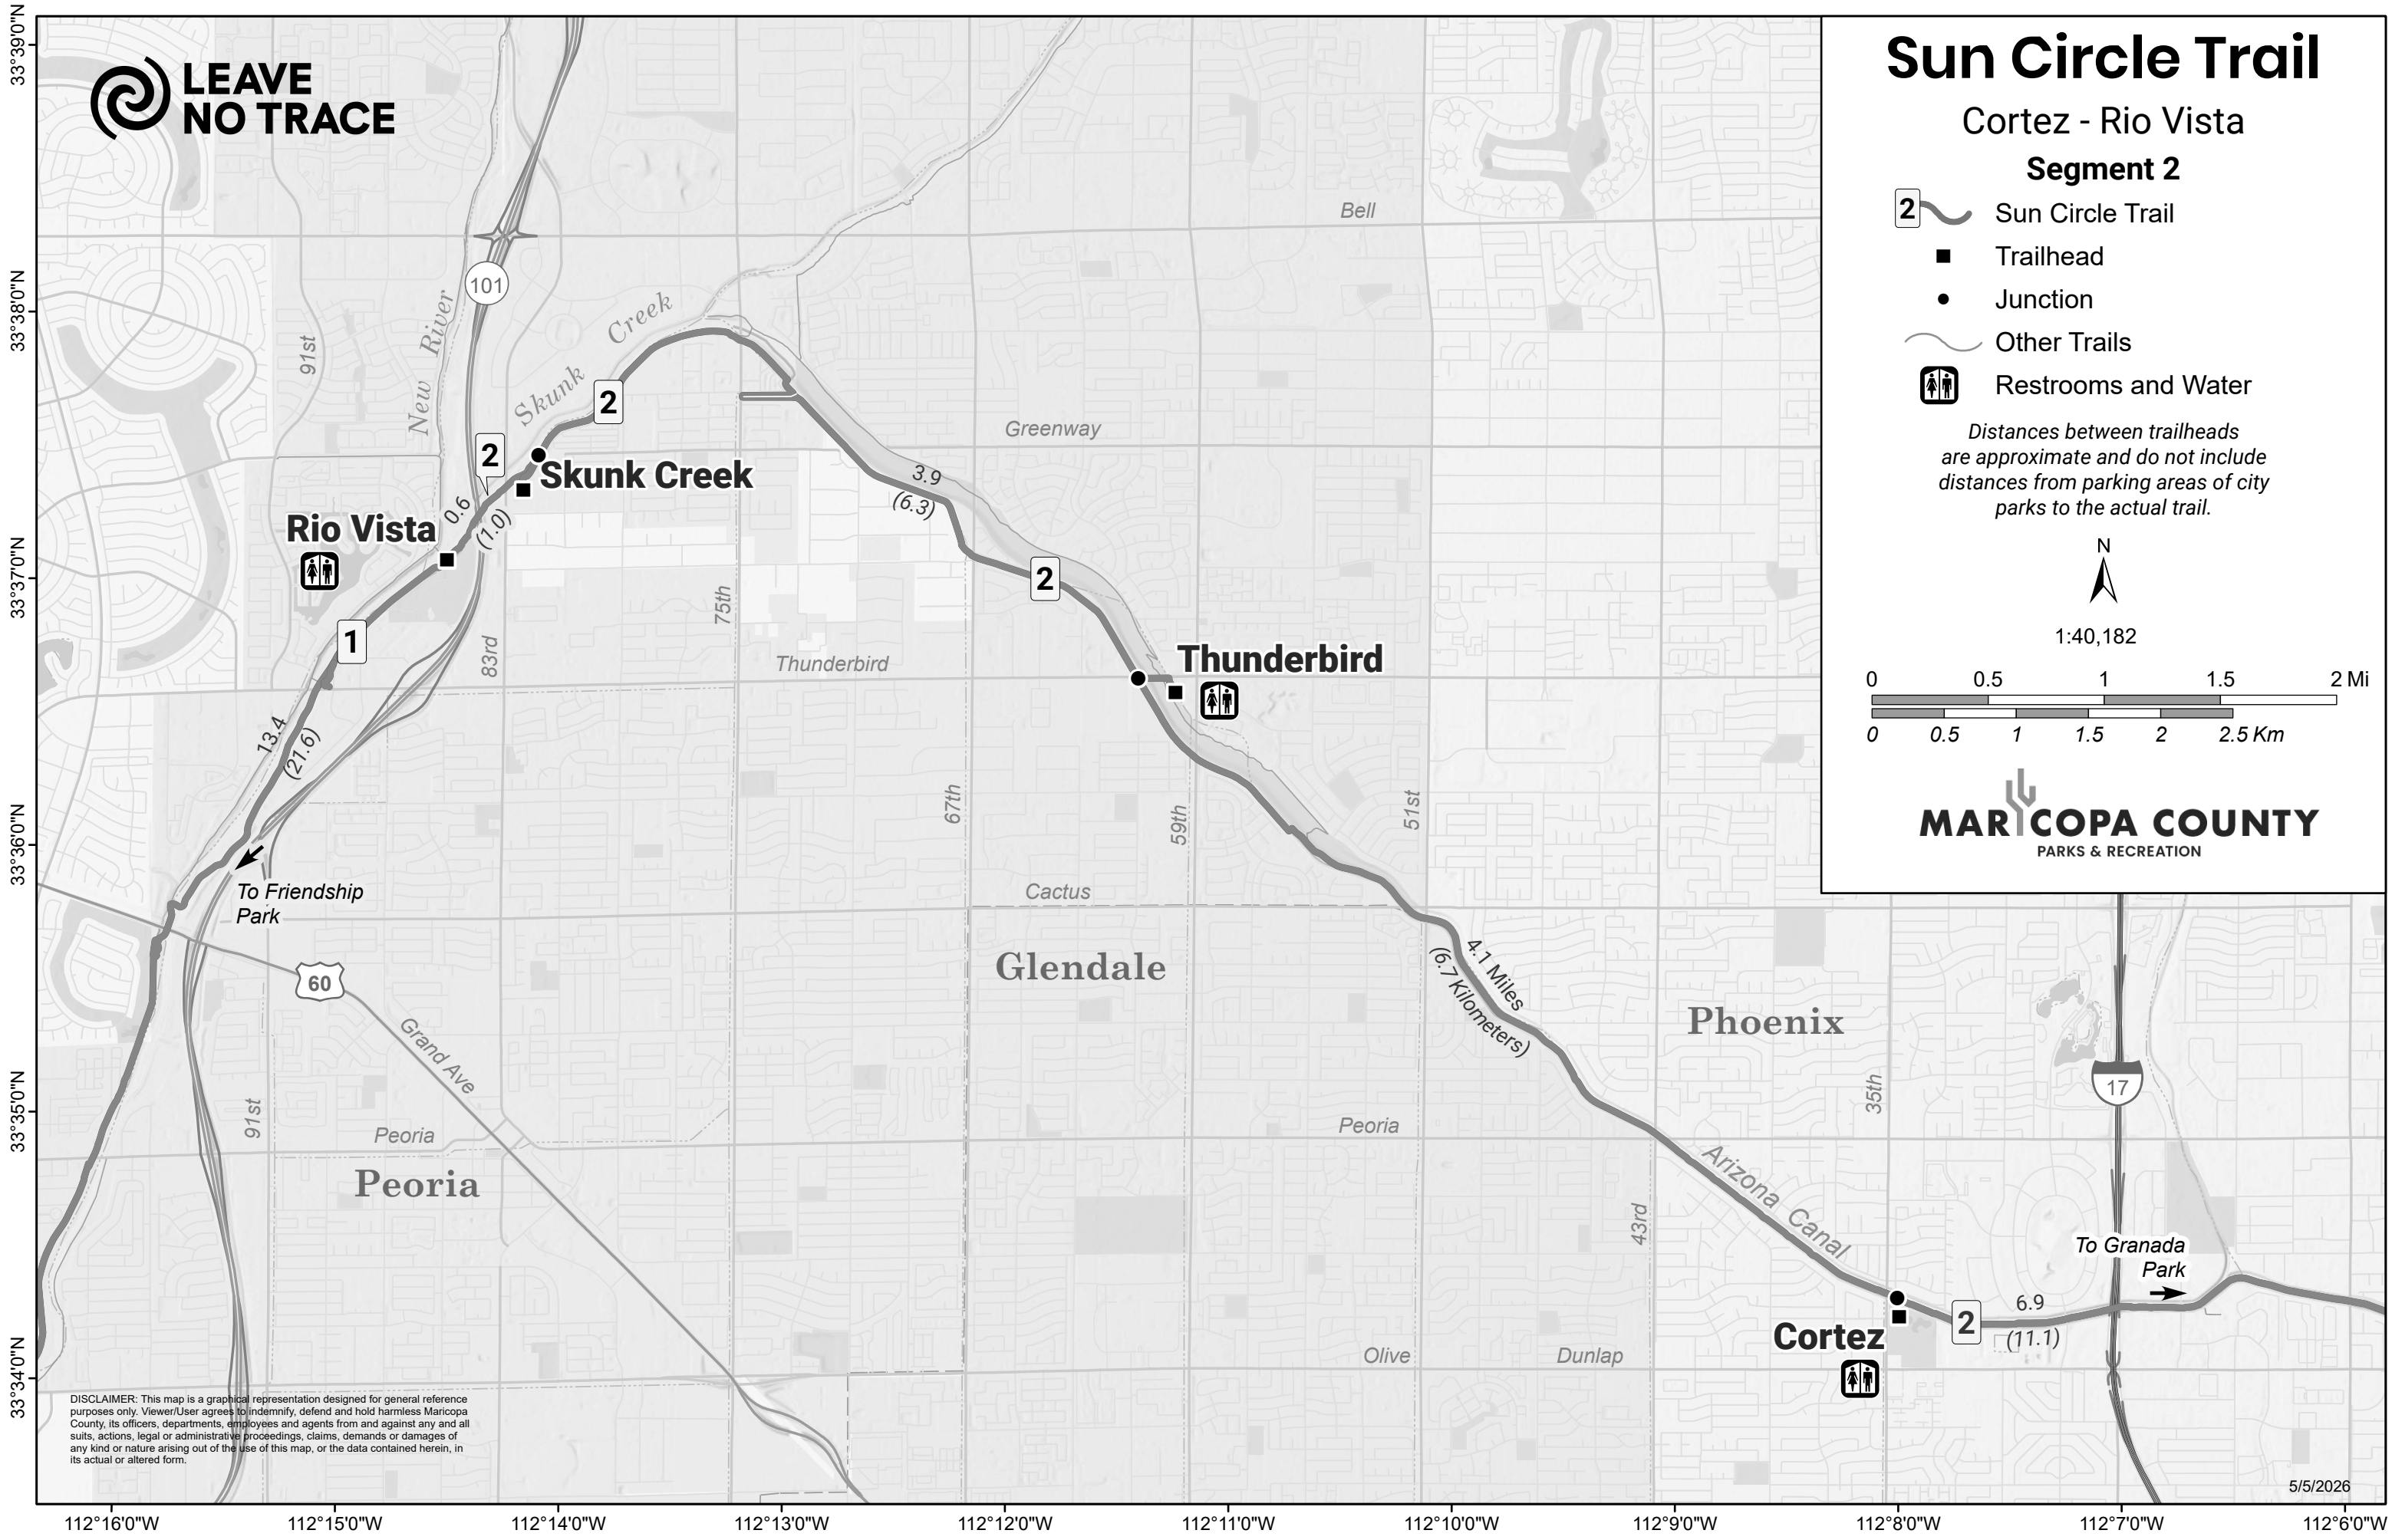

Sun Circle Trail

Cortez - Rio Vista

Segment 2

- Sun Circle Trail
- Trailhead
- Junction
- Other Trails
- Restrooms and Water

Distances between trailheads are approximate and do not include distances from parking areas of city parks to the actual trail.

1:40,182