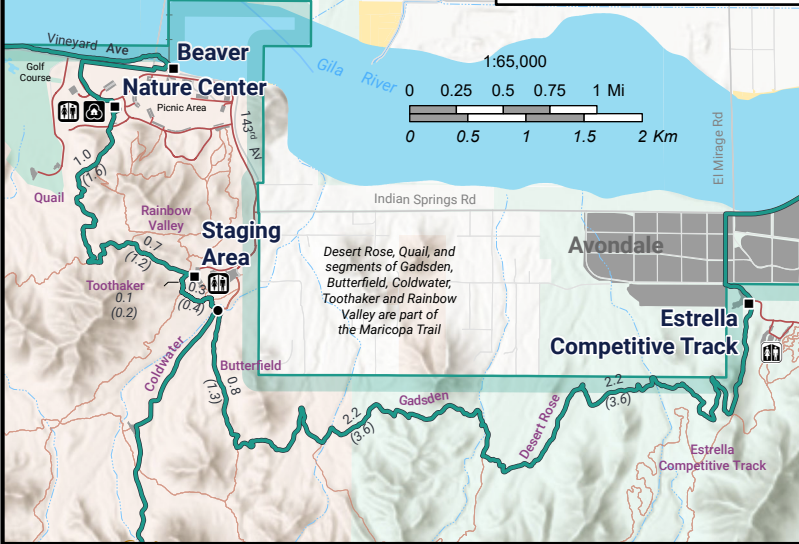

Close-up of Maricopa Trail at Estrella

Maricopa - Sun Circle Trails

Tres Rios - Estrella - I-10
Segments 1, 8, 9, 33, 35

- Sun Circle, Maricopa Trail
- Trailhead
- Access Point
- Junction/Point of Reference
- Restrooms and Water
- Portable Restrooms
- Other Trails

MARICOPA COUNTY
PARKS & RECREATION

5/26/2026