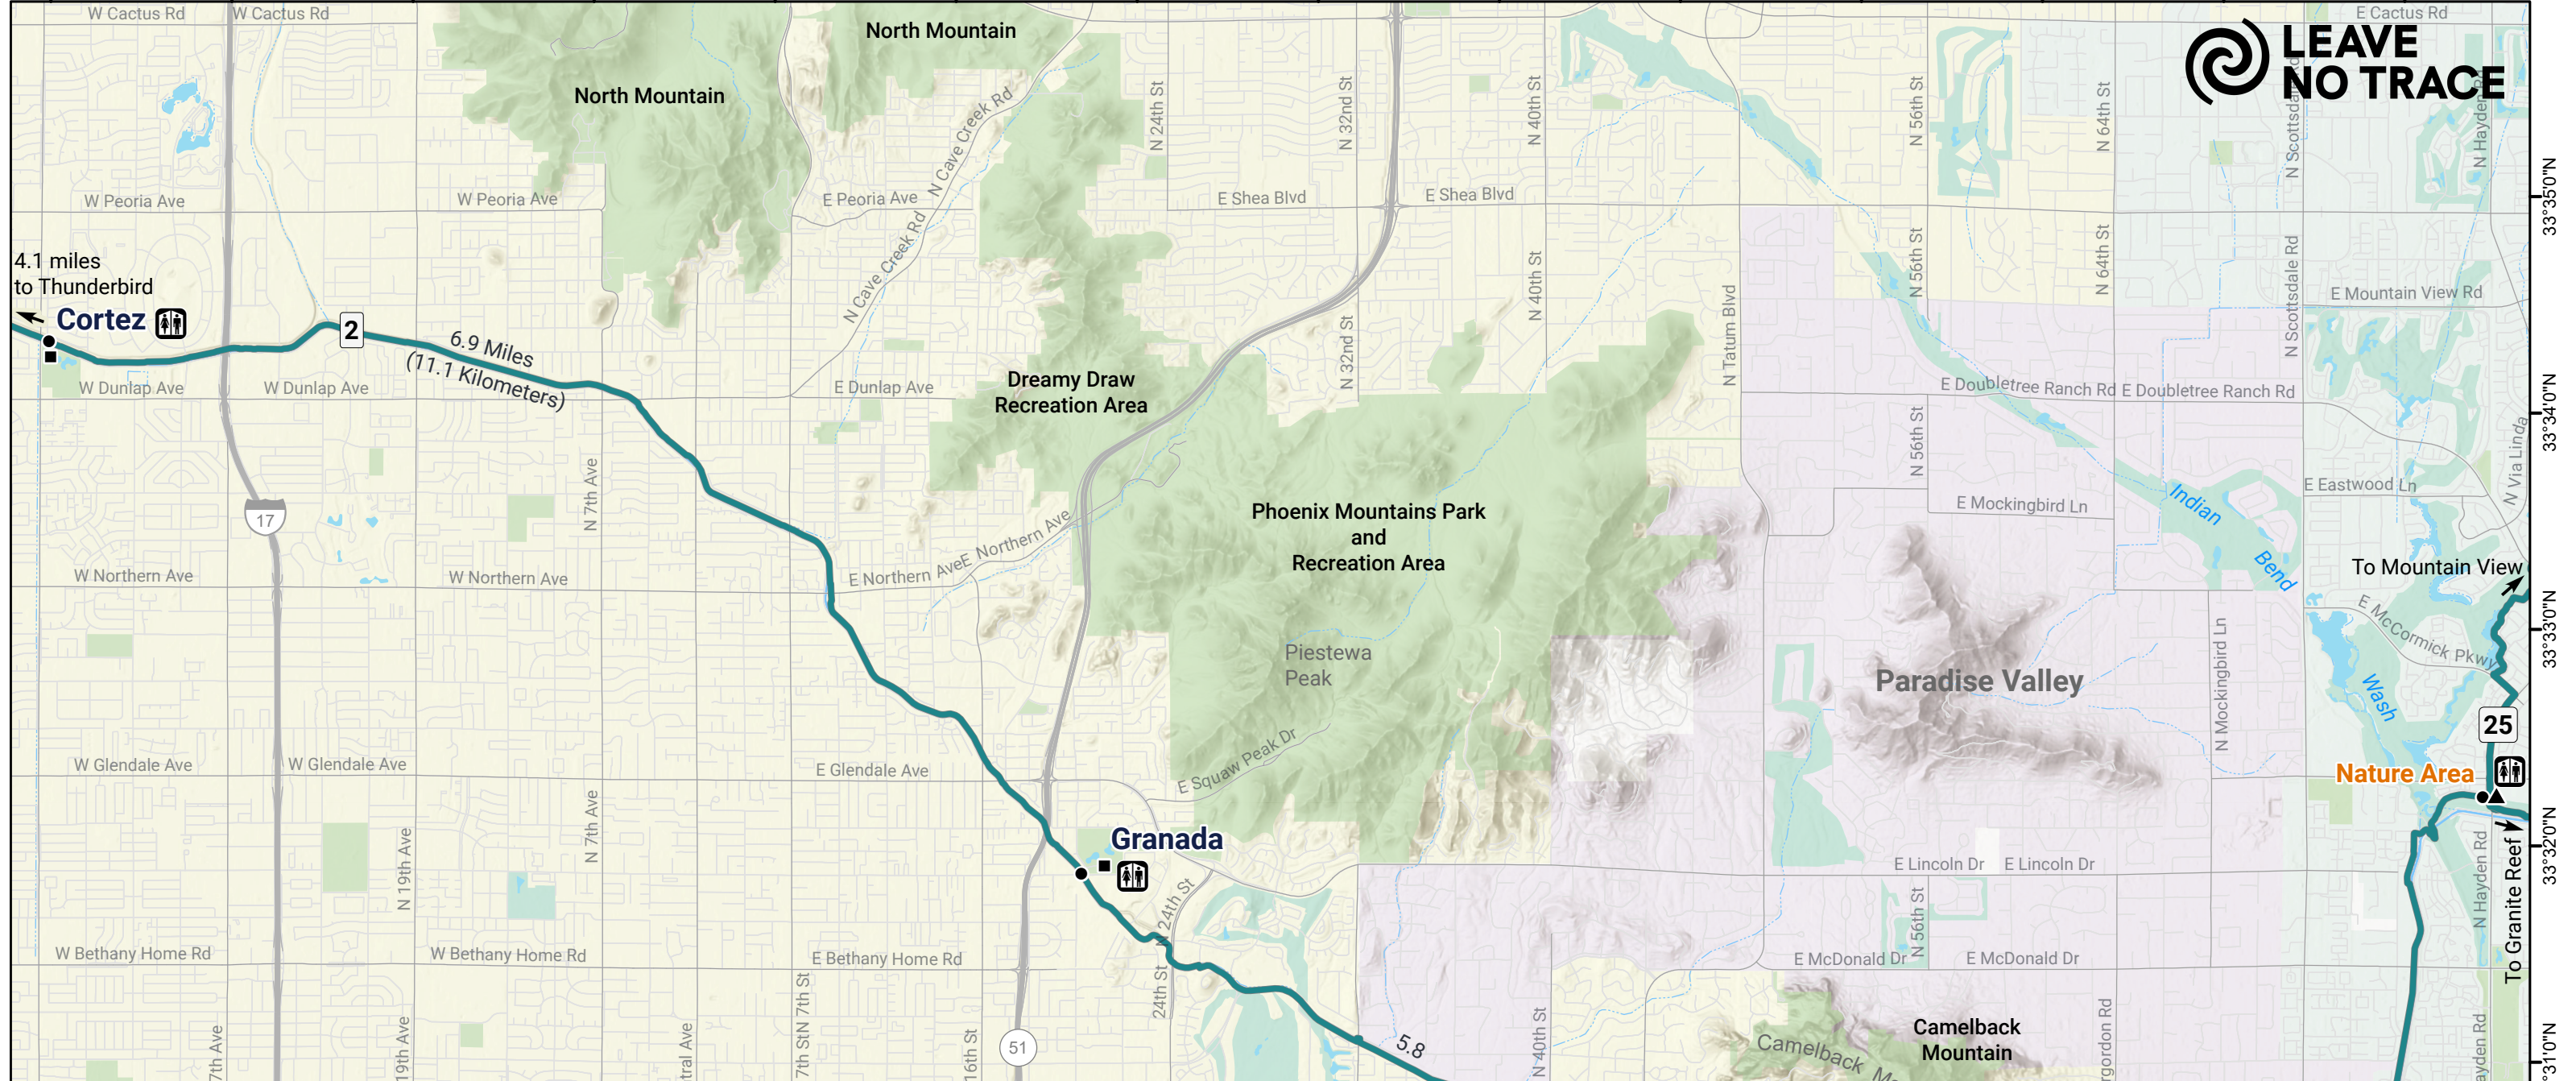

112°8'0"W 112°7'0"W 112°6'0"W 112°5'0"W 112°4'0"W 112°3'0"W 112°2'0"W 112°1'0"W 112°0'0"W 111°59'0"W 111°58'0"W 111°57'0"W 111°56'0"W 111°55'0"W

Sun Circle Trail

Scottsdale Nature Area – Cortez Segment 2

- 2 Sun Circle Trail
- Trailhead
- ▲ Access Point
- Junction
- Restrooms and Water
- Other Trails

N

1:52,000

0 0.5 1 1.5 2 Km

0 0.5 1 1.5 2 Mi

Distances between trailheads are approximate and do not include distances from parking areas of city parks to the actual trail.

MARICOPA COUNTY
PARKS & RECREATION

DISCLAIMER: This map is a graphical representation designed for general reference purposes only. Viewer/User agrees to indemnify, defend and hold harmless Maricopa County, its officers, departments, employees and agents from and against any and all suits, actions, legal or administrative proceedings, claims, demands or damages of any kind or nature arising out of the use of this map, or the data contained herein, in its actual or altered form.

5/18/2026

33°35'0"N
33°34'0"N
33°33'0"N
33°32'0"N
33°31'0"N
33°30'0"N
33°29'0"N