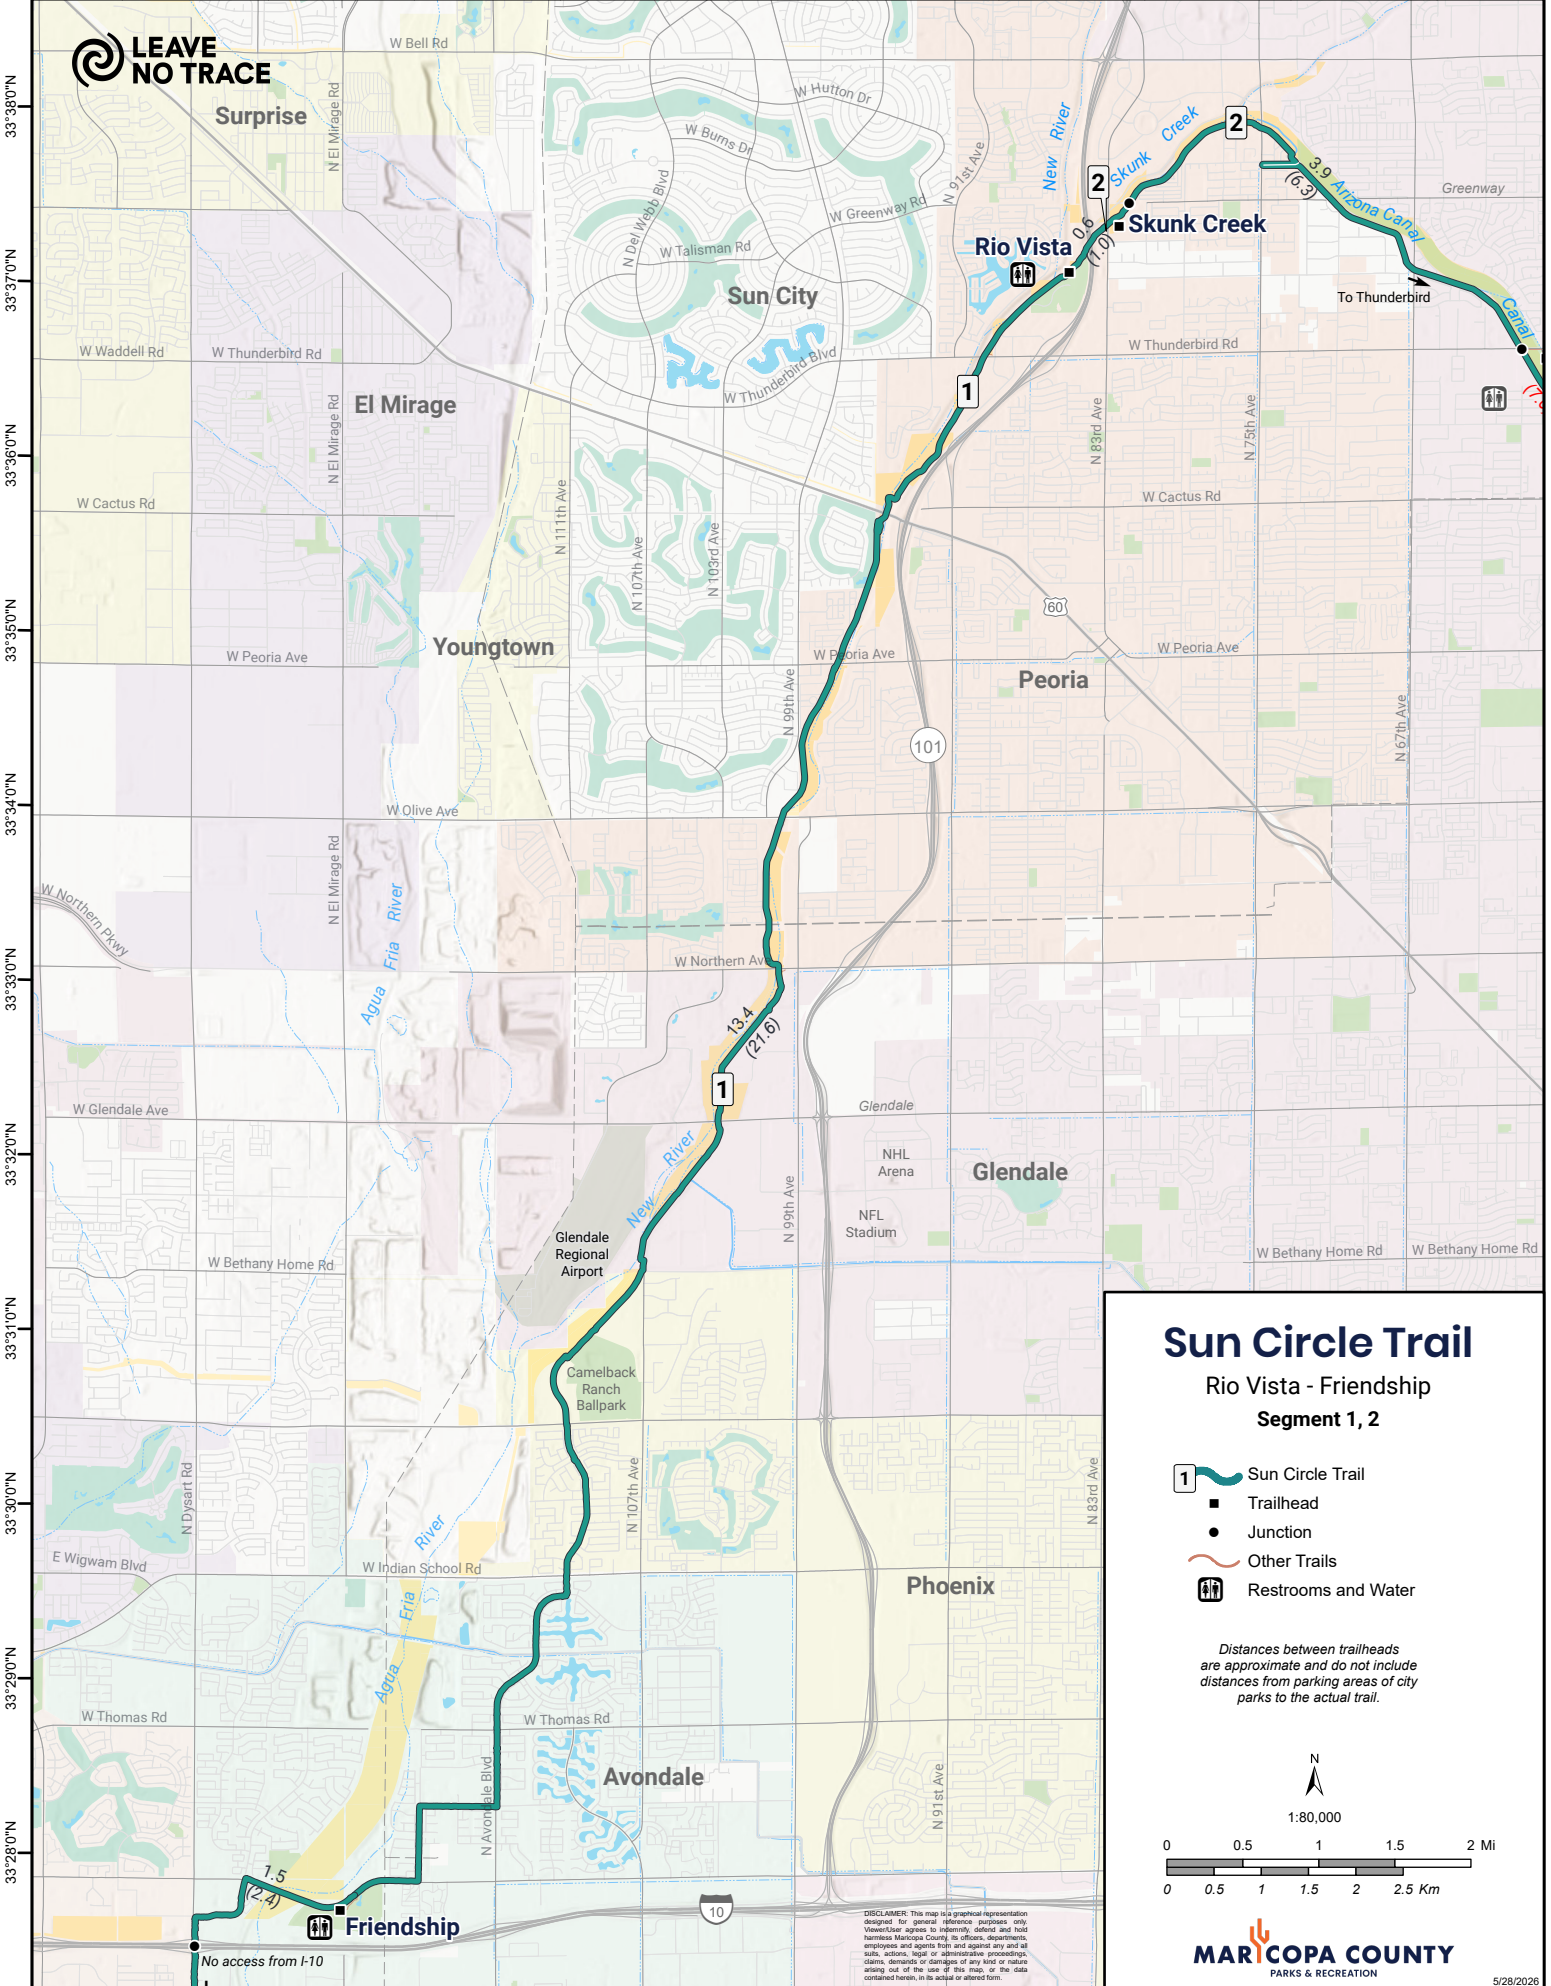

112°21'0"W 112°20'0"W 112°19'0"W 112°18'0"W 112°17'0"W 112°16'0"W 112°15'0"W 112°14'0"W 112°13'0"W 112°12'0"W

Sun Circle Trail

Rio Vista - Friendship Segment 1, 2

- Sun Circle Trail
- Trailhead
- Junction
- Other Trails
- Restrooms and Water

Distances between trailheads are approximate and do not include distances from parking areas of city parks to the actual trail.