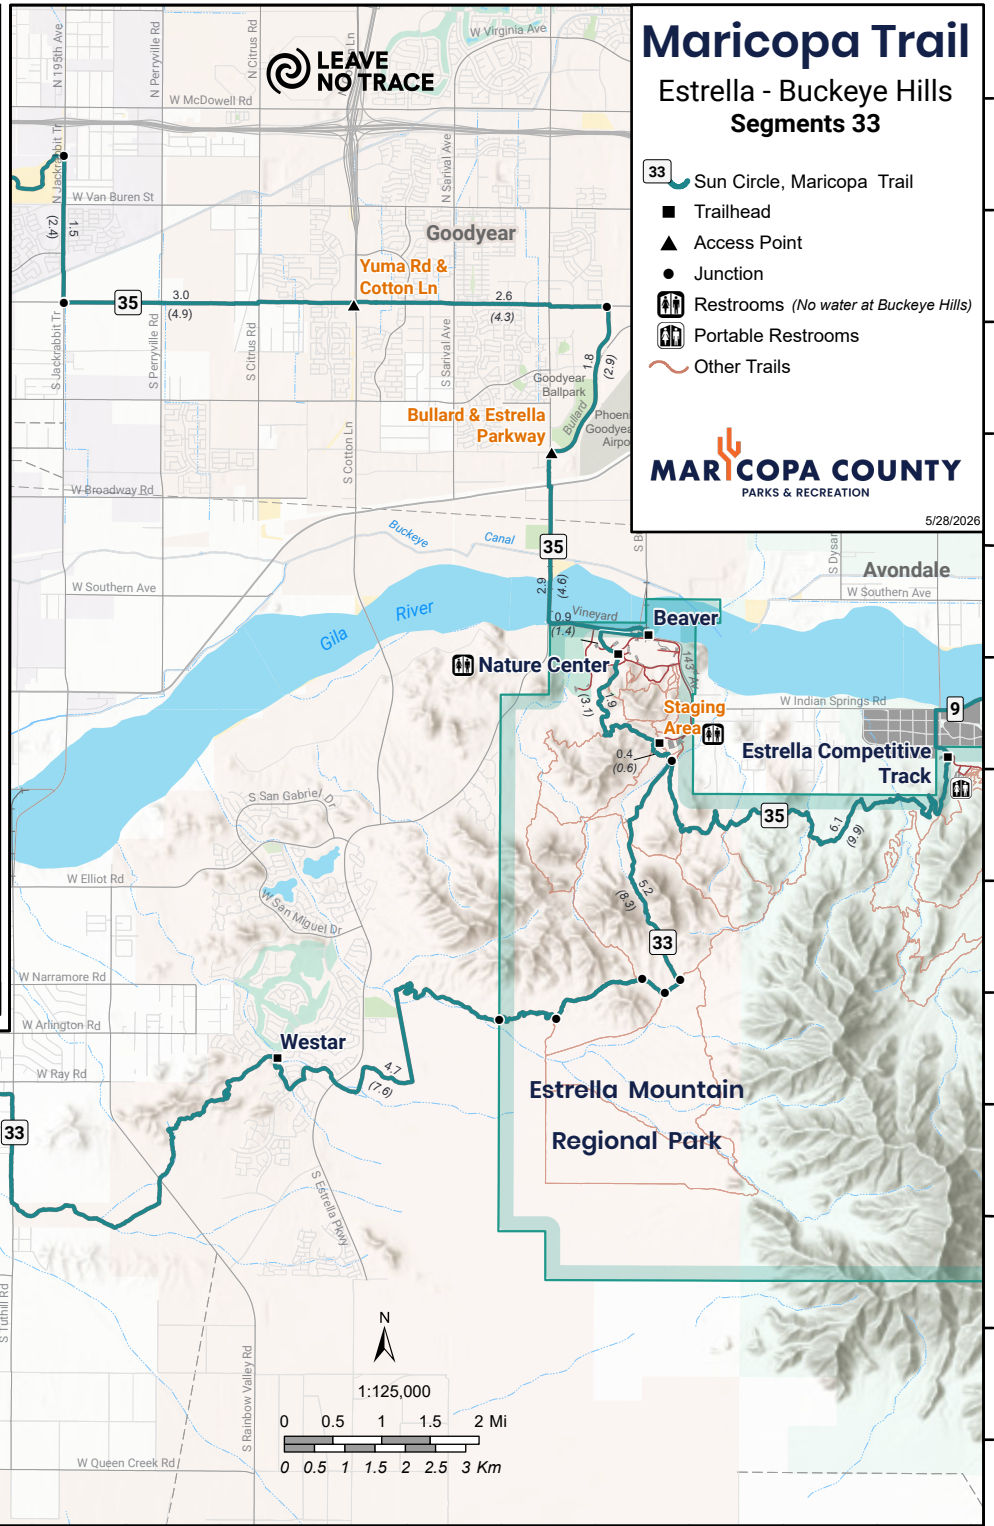

Close-up of Maricopa Trail at Estrella

# Maricopa Trail

## Estrella - Buckeye Hills Segments 33

- 33 Sun Circle, Maricopa Trail
- Trailhead
- ▲ Access Point
- Junction
- Restrooms (No water at Buckeye Hills)
- Portable Restrooms
- Other Trails

**MARICOPA COUNTY**  
PARKS & RECREATION