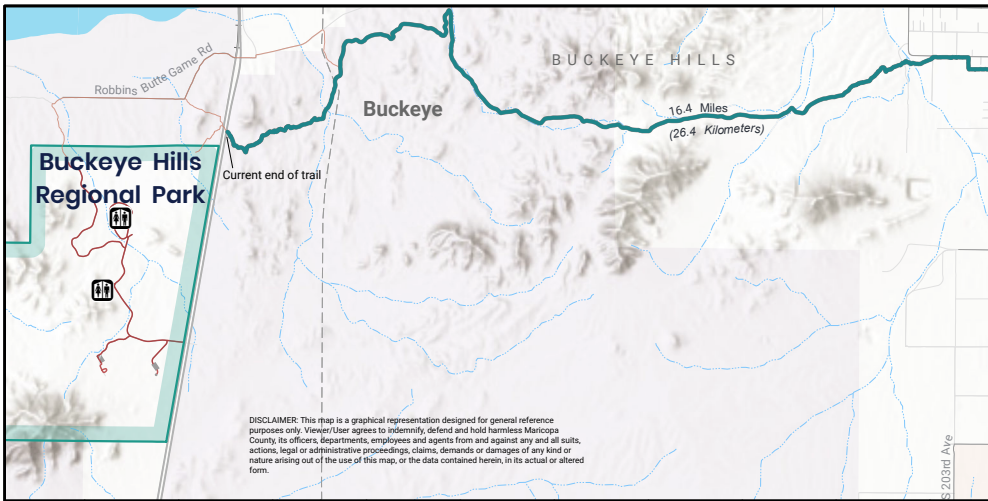

Close-up of Maricopa Trail at Estrella

# Maricopa Trail

## Estrella - Buckeye Hills Segments 33

- 33 Sun Circle, Maricopa Trail
- Trailhead
- ▲ Access Point
- Junction
- Restrooms (No water at Buckeye Hills)
- Portable Restrooms
- Other Trails

**MARICOPA COUNTY**  
PARKS & RECREATION