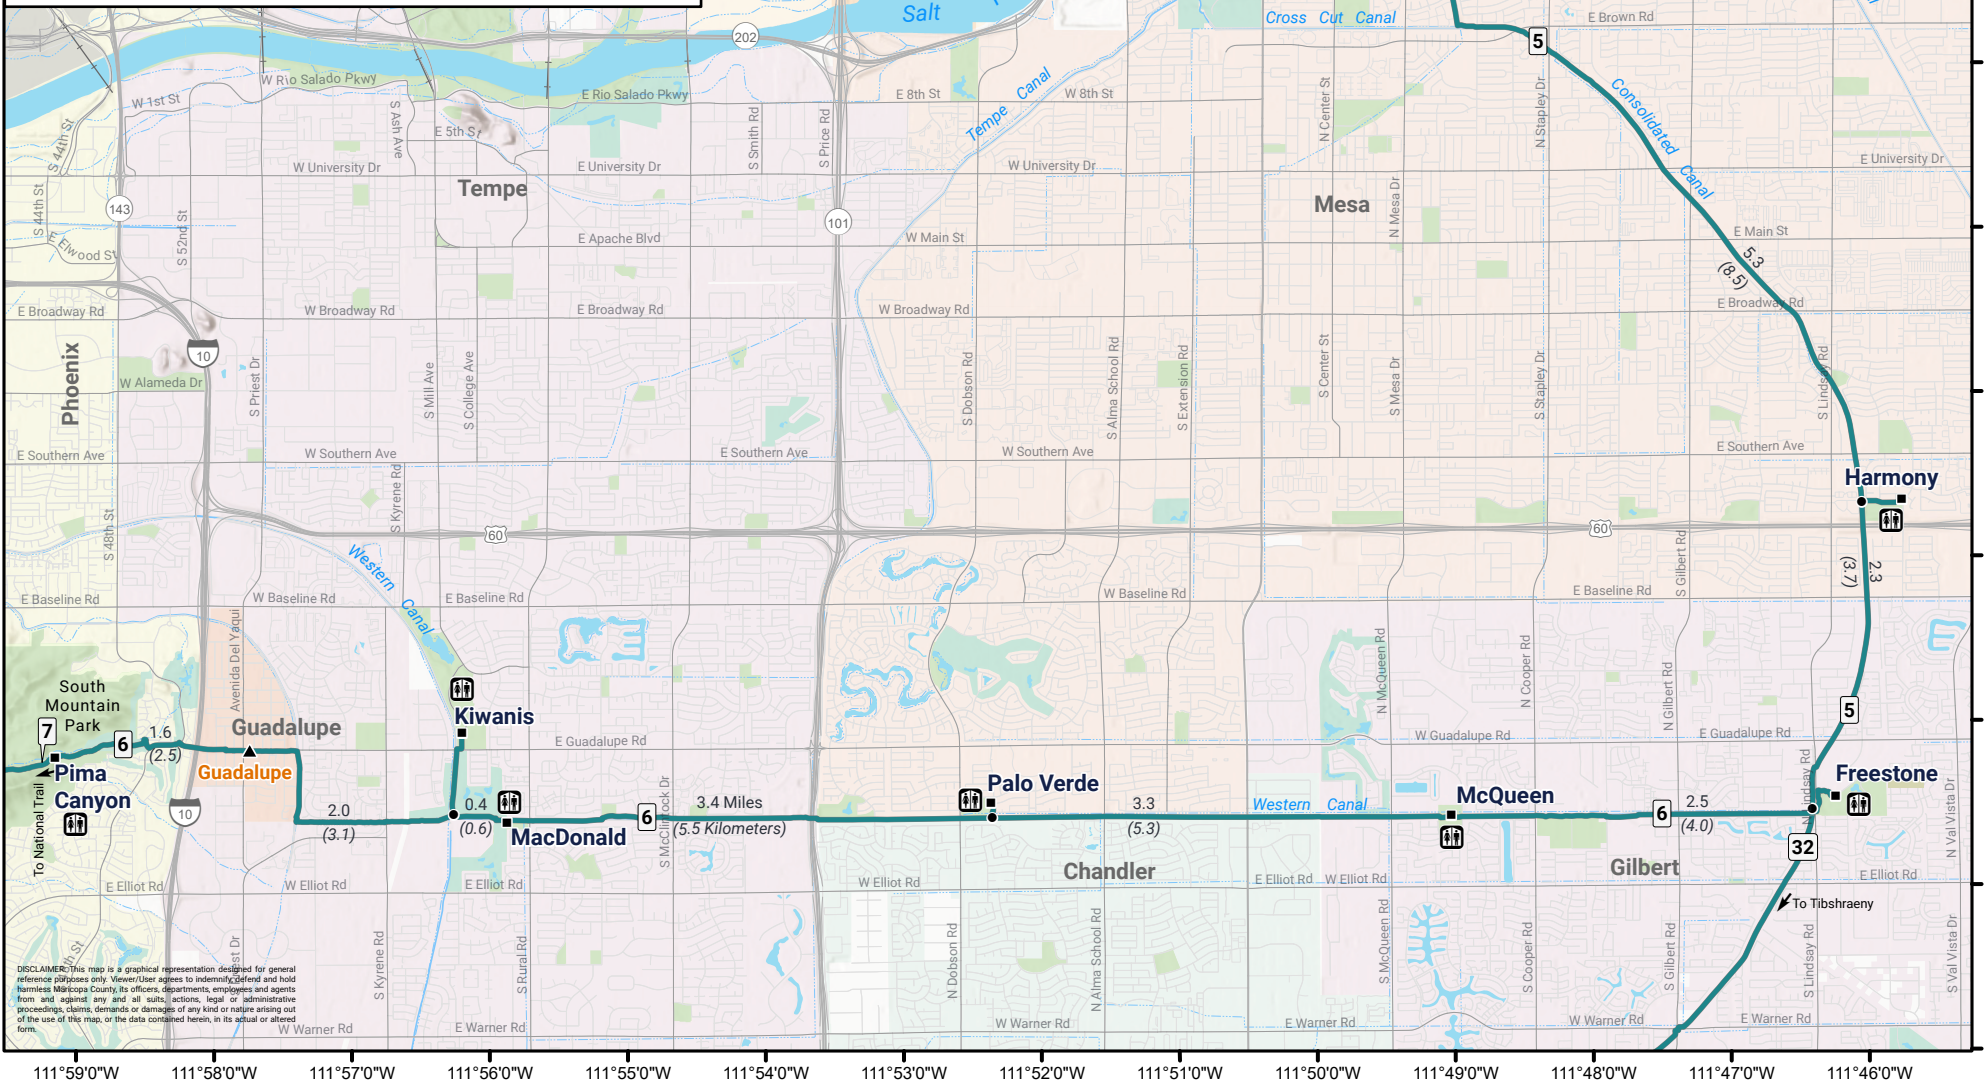

Maricopa - Sun Circle Trails

East Valley
Segments 4, 5, 6, 7, 32

6 Sun Circle, Maricopa Trail

- Trailhead
- Access Point
- Junction
- Restrooms and Water

MARICOPA COUNTY
PARKS & RECREATION
5/28/2026