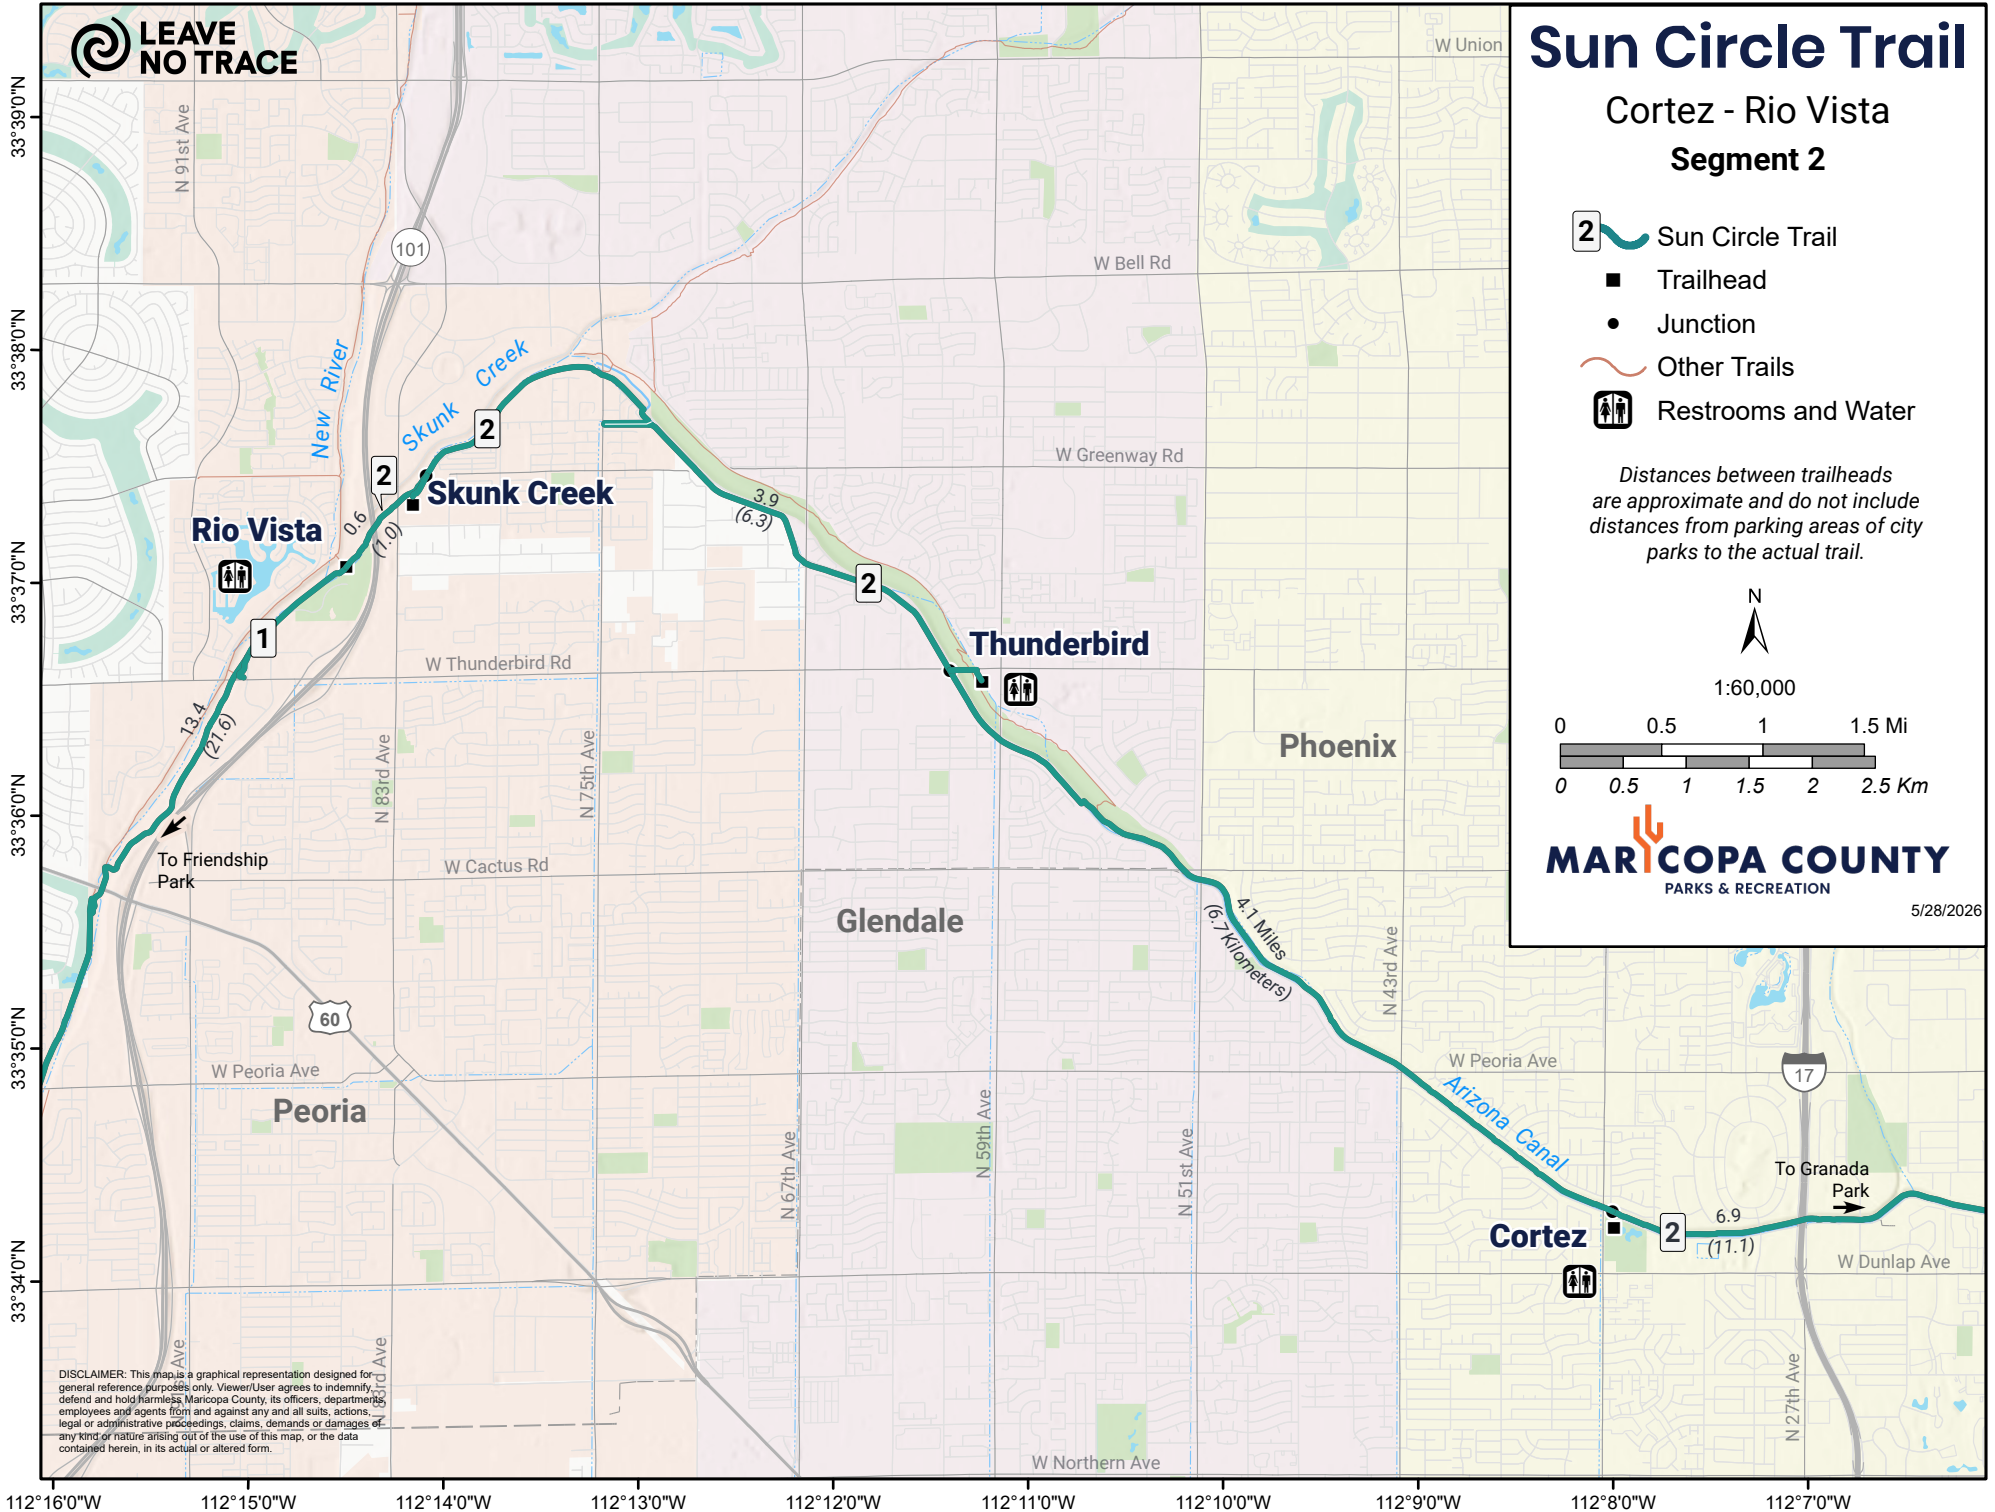

Sun Circle Trail

Cortez - Rio Vista Segment 2

- Sun Circle Trail
- Trailhead
- Junction
- Other Trails
- Restrooms and Water

Distances between trailheads are approximate and do not include distances from parking areas of city parks to the actual trail.

1:60,000

MARICOPA COUNTY
PARKS & RECREATION

5/28/2026