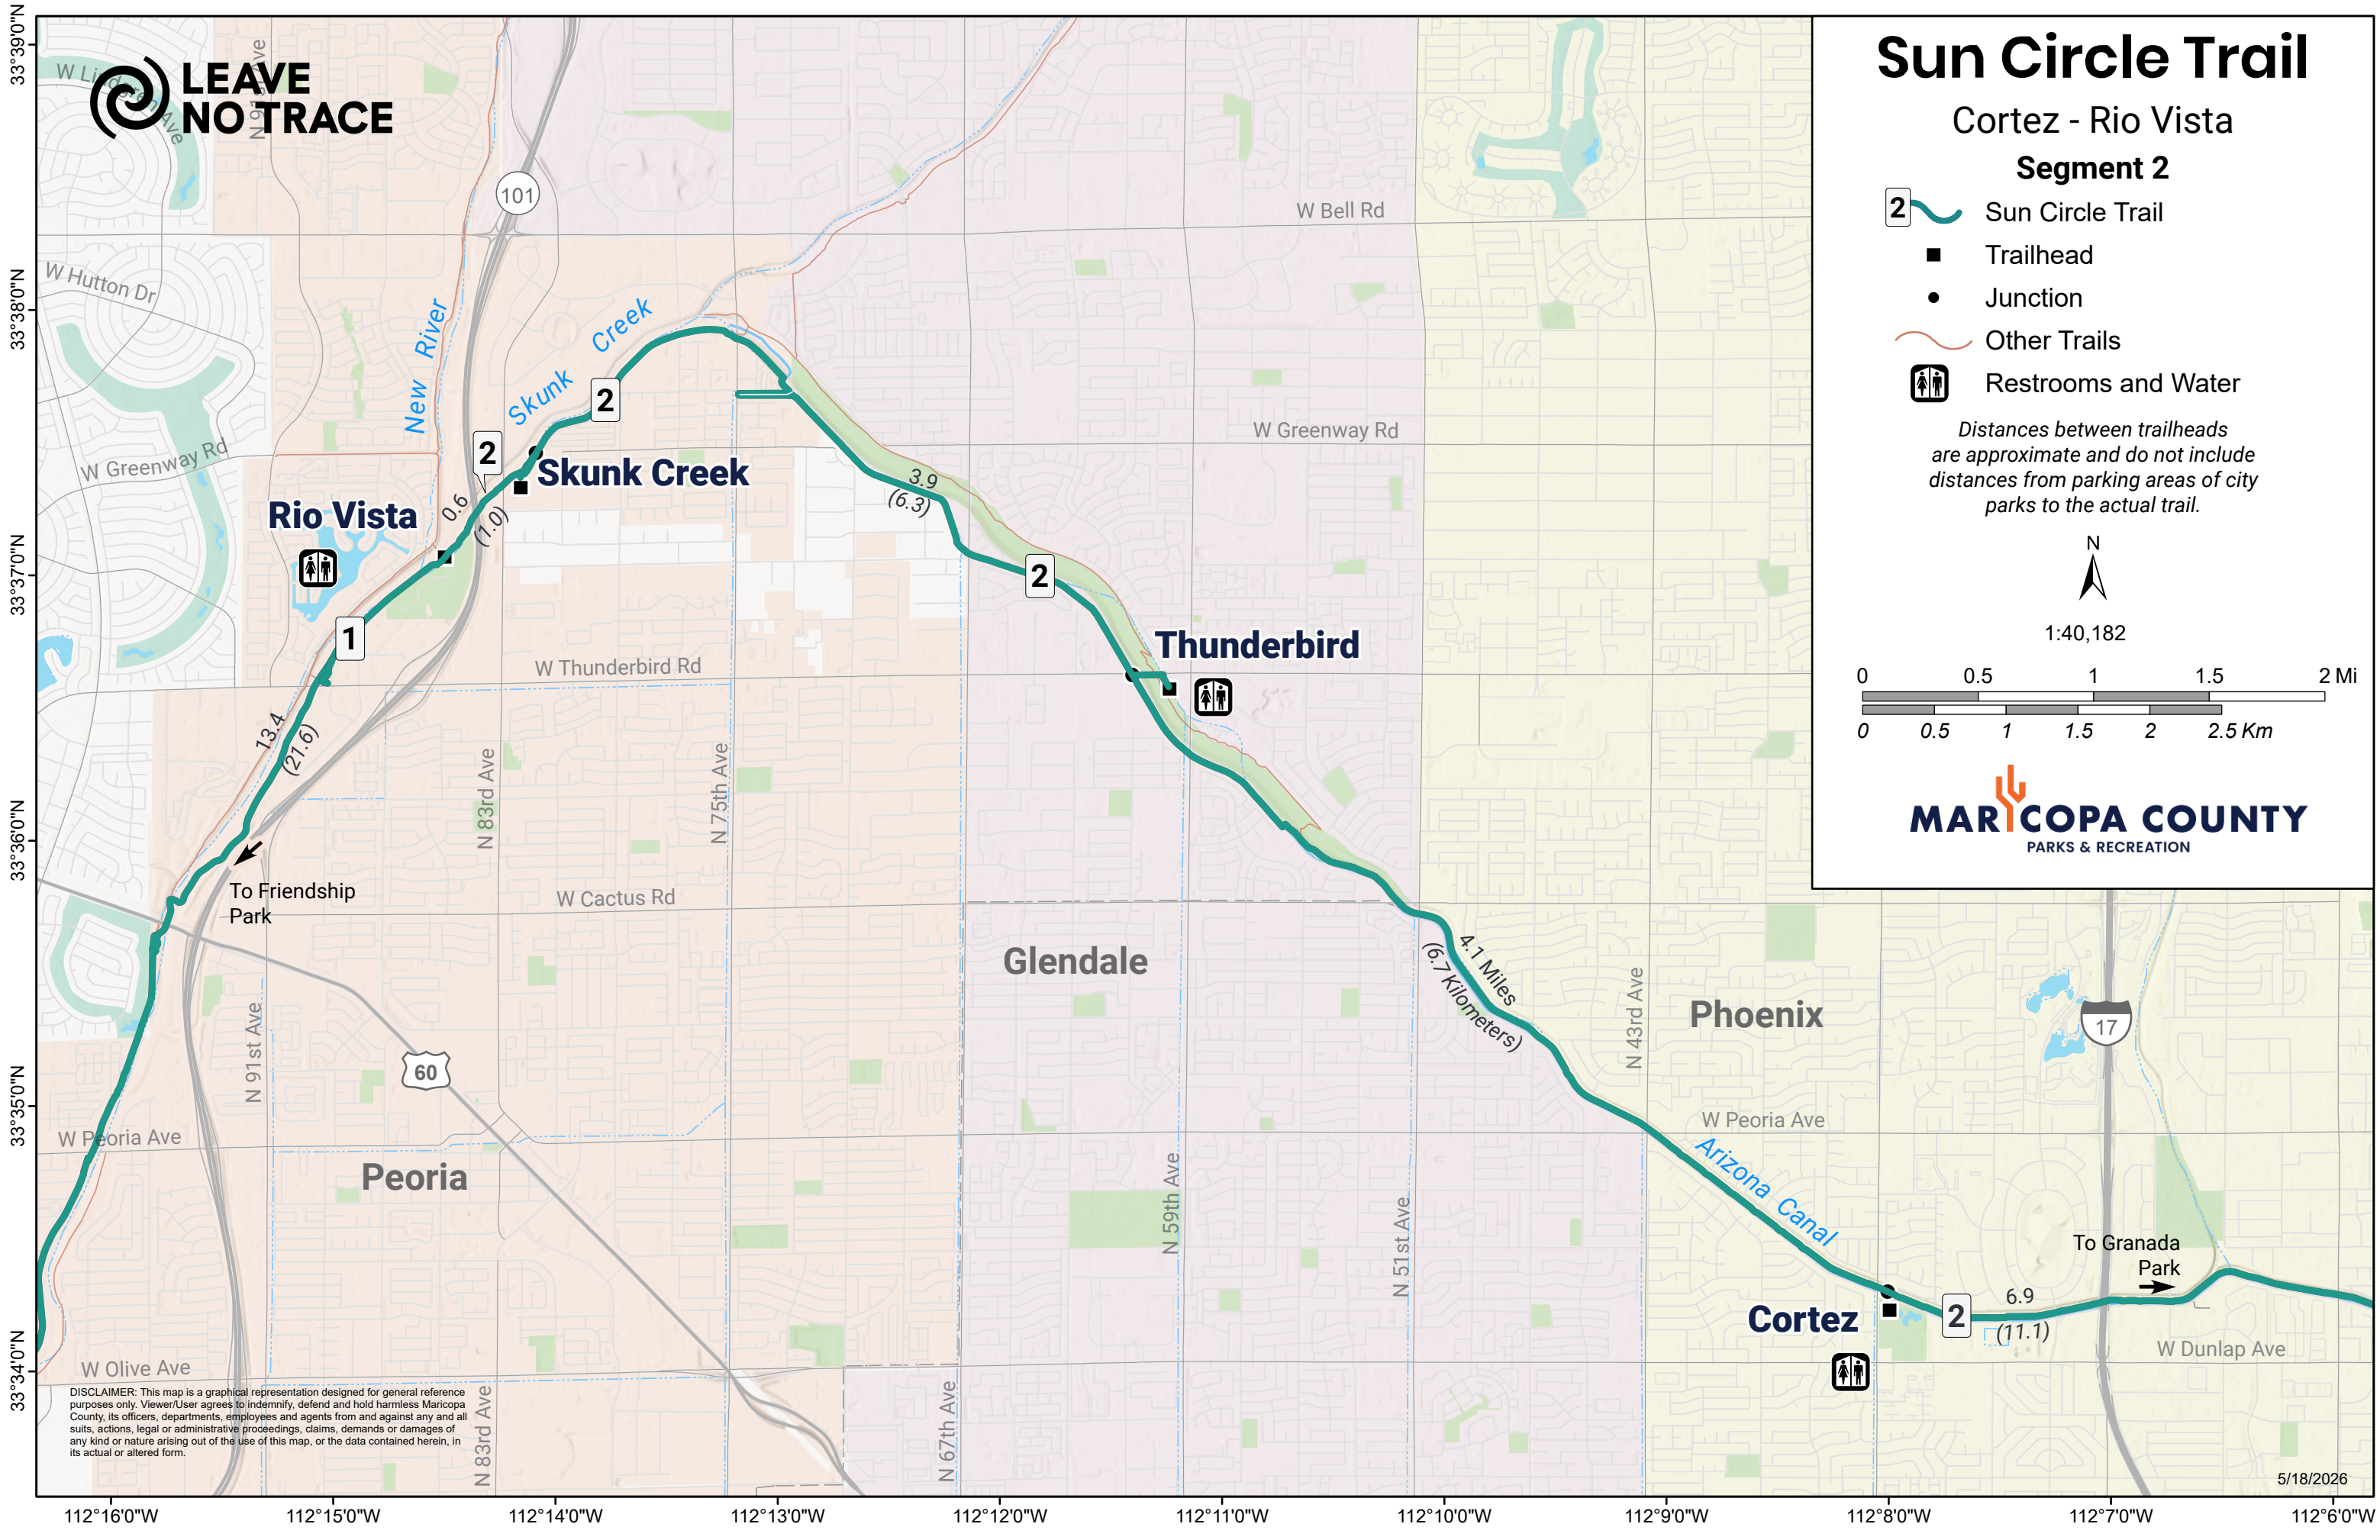

Sun Circle Trail

Cortez - Rio Vista

Segment 2

- Sun Circle Trail
- Trailhead
- Junction
- Other Trails
- Restrooms and Water

Distances between trailheads are approximate and do not include distances from parking areas of city parks to the actual trail.

1:40,182