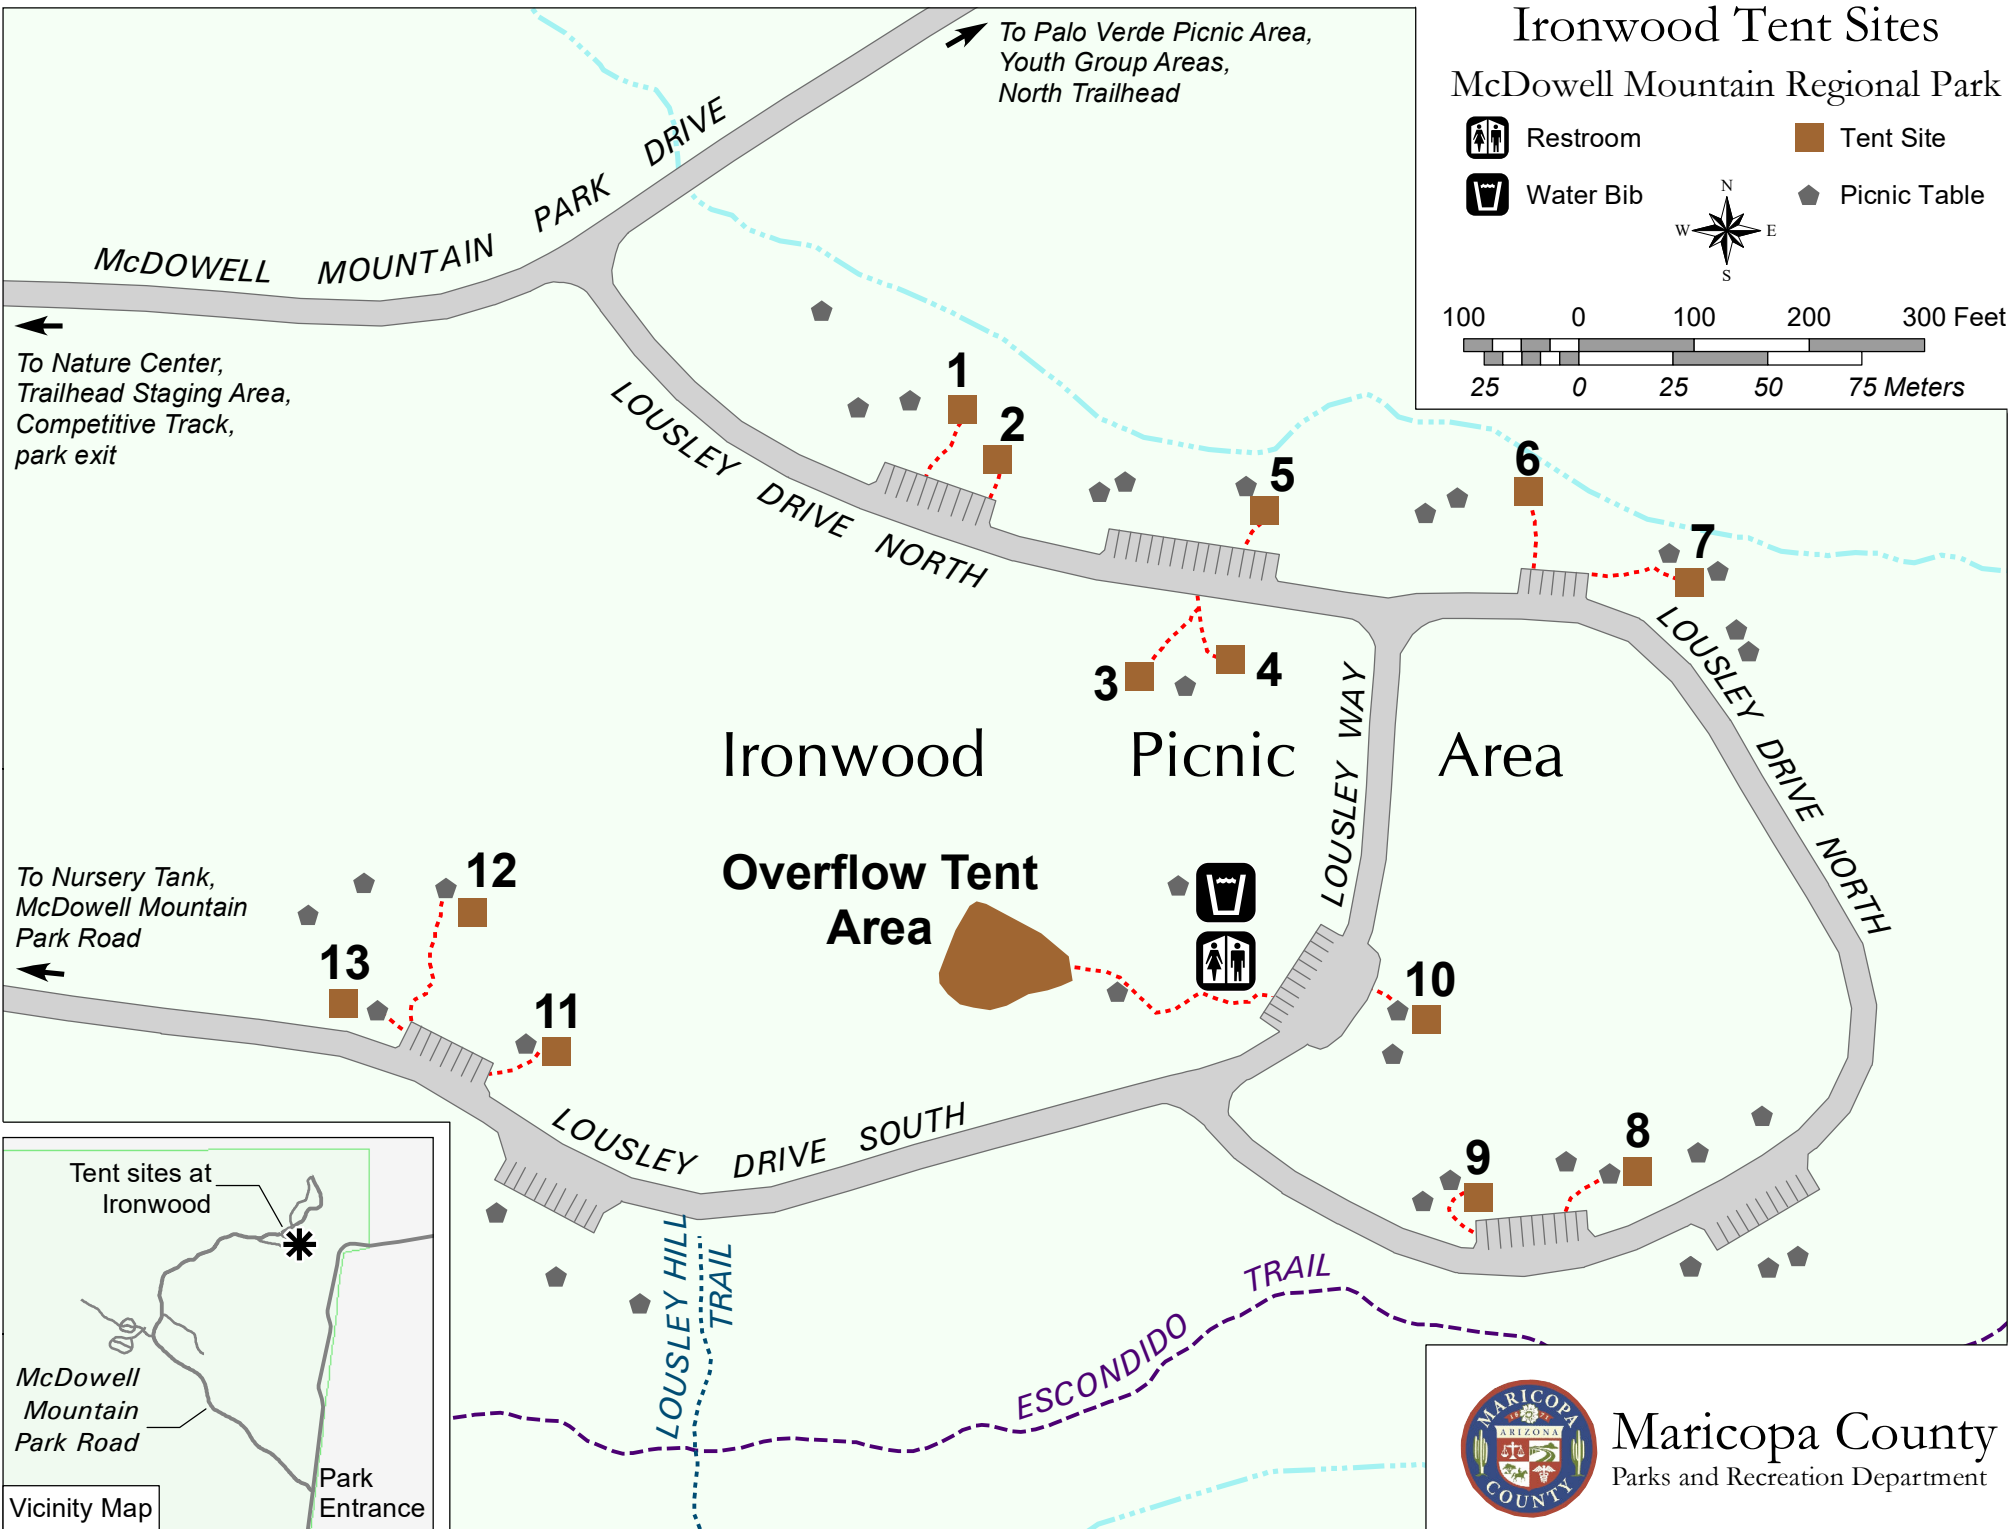

Ironwood Tent Sites

McDowell Mountain Regional Park

Restroom

Tent Site

Water Bib

Picnic Table

To Nature Center,
Trailhead Staging Area,
Competitive Track,
park exit

To Palo Verde Picnic Area,
Youth Group Areas,
North Trailhead

To Nursery Tank,
McDowell Mountain
Park Road

Maricopa County
Parks and Recreation Department