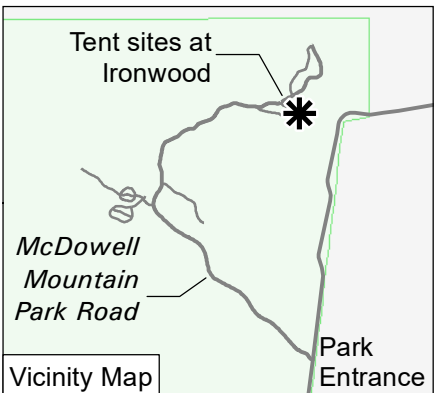

Ironwood Tent Sites

McDowell Mountain Regional Park

Restroom

Tent Site

Water Bib

Picnic Table

To Nature Center,
Trailhead Staging Area,
Competitive Track,
park exit

To Palo Verde Picnic Area,
Youth Group Areas,
North Trailhead

To Nursery Tank,
McDowell Mountain
Park Road

Maricopa County
Parks and Recreation Department