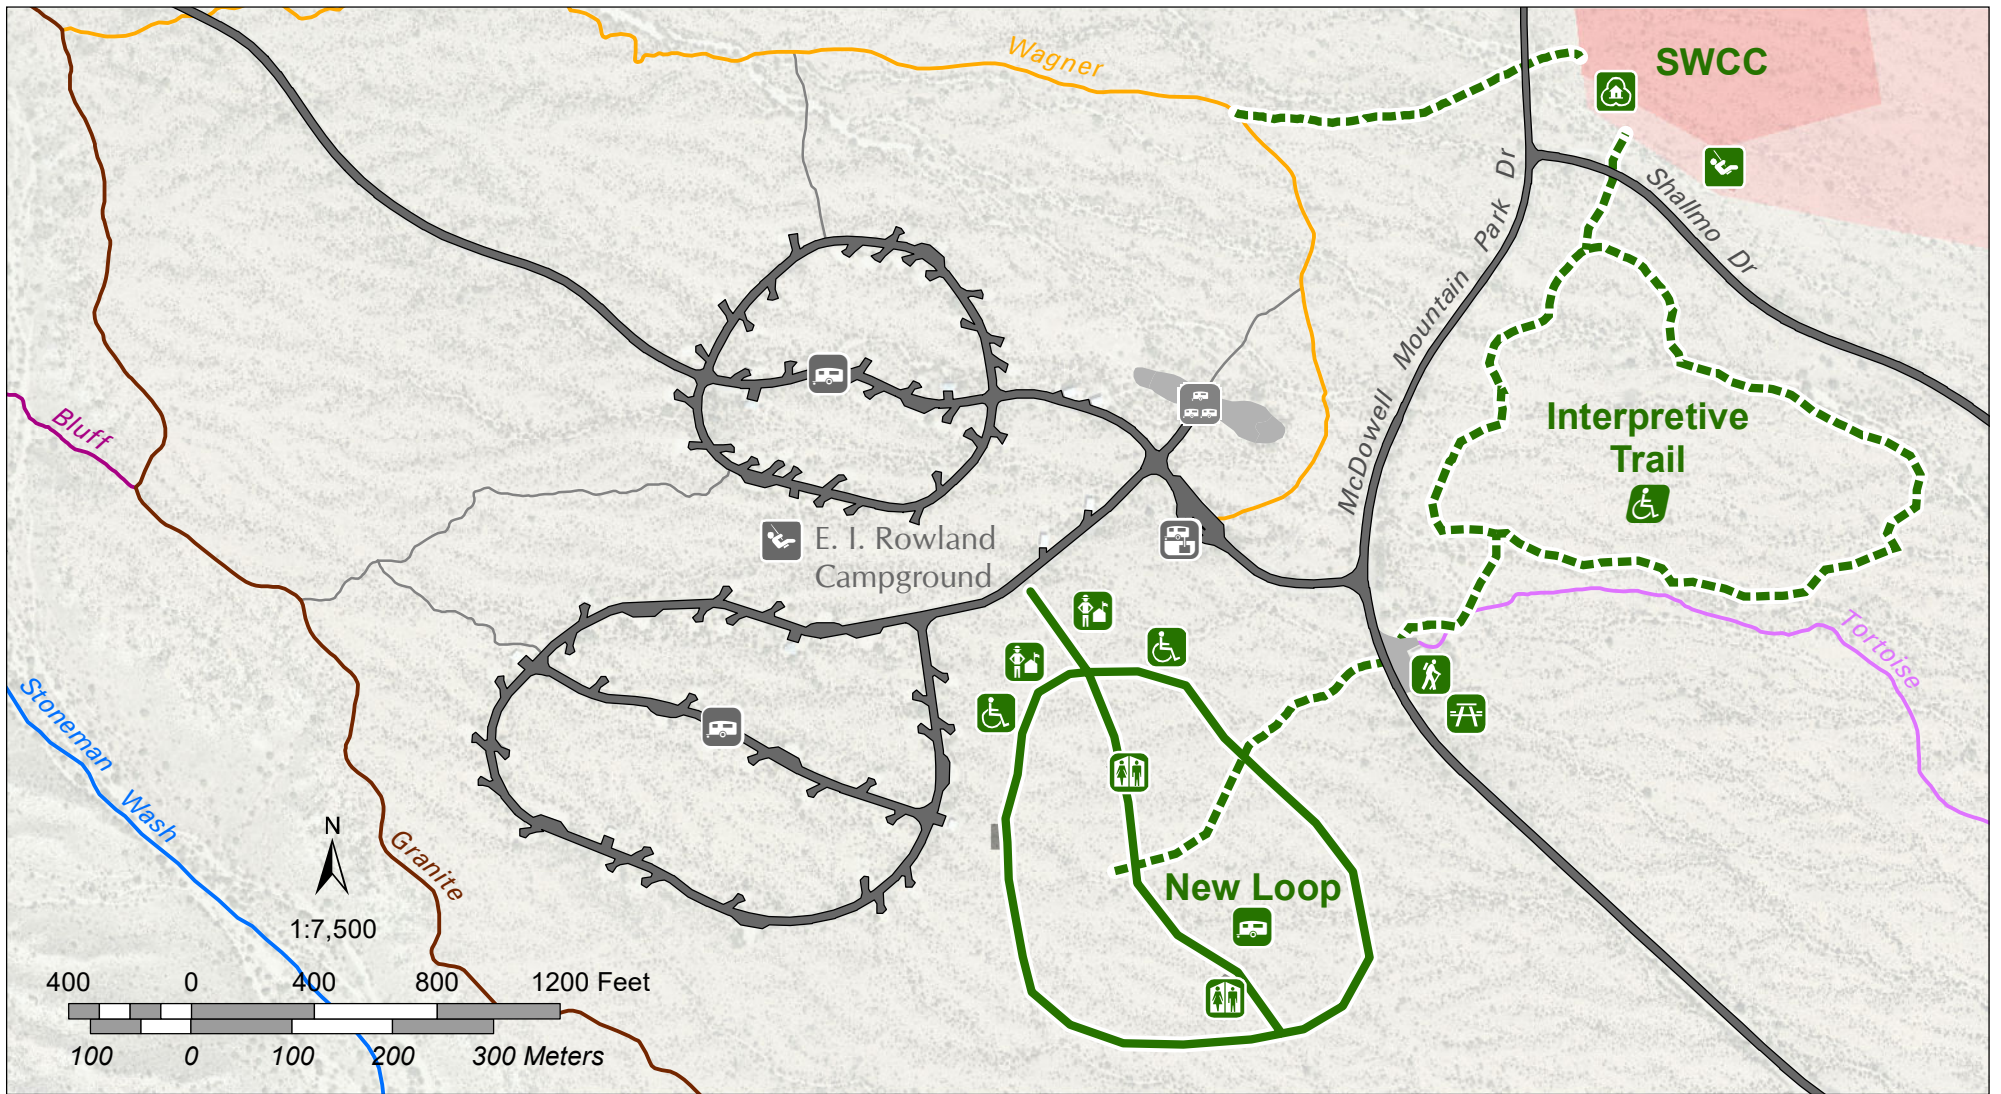

McDowell Mountain Regional Park Future Park Improvements

- Proposed**
- ADA Campsite
 - Barrier-free Trail
 - Bike Skills Park
 - Campground Loop
 - Host Site
 - Nature Center/SWCC
 - Picnic Site
 - Playground
 - Restrooms
 - Trailhead
 - Parking Expansion
 - New Road
 - New Trail

- Existing**
- Campground
 - Group Campground
 - Playground