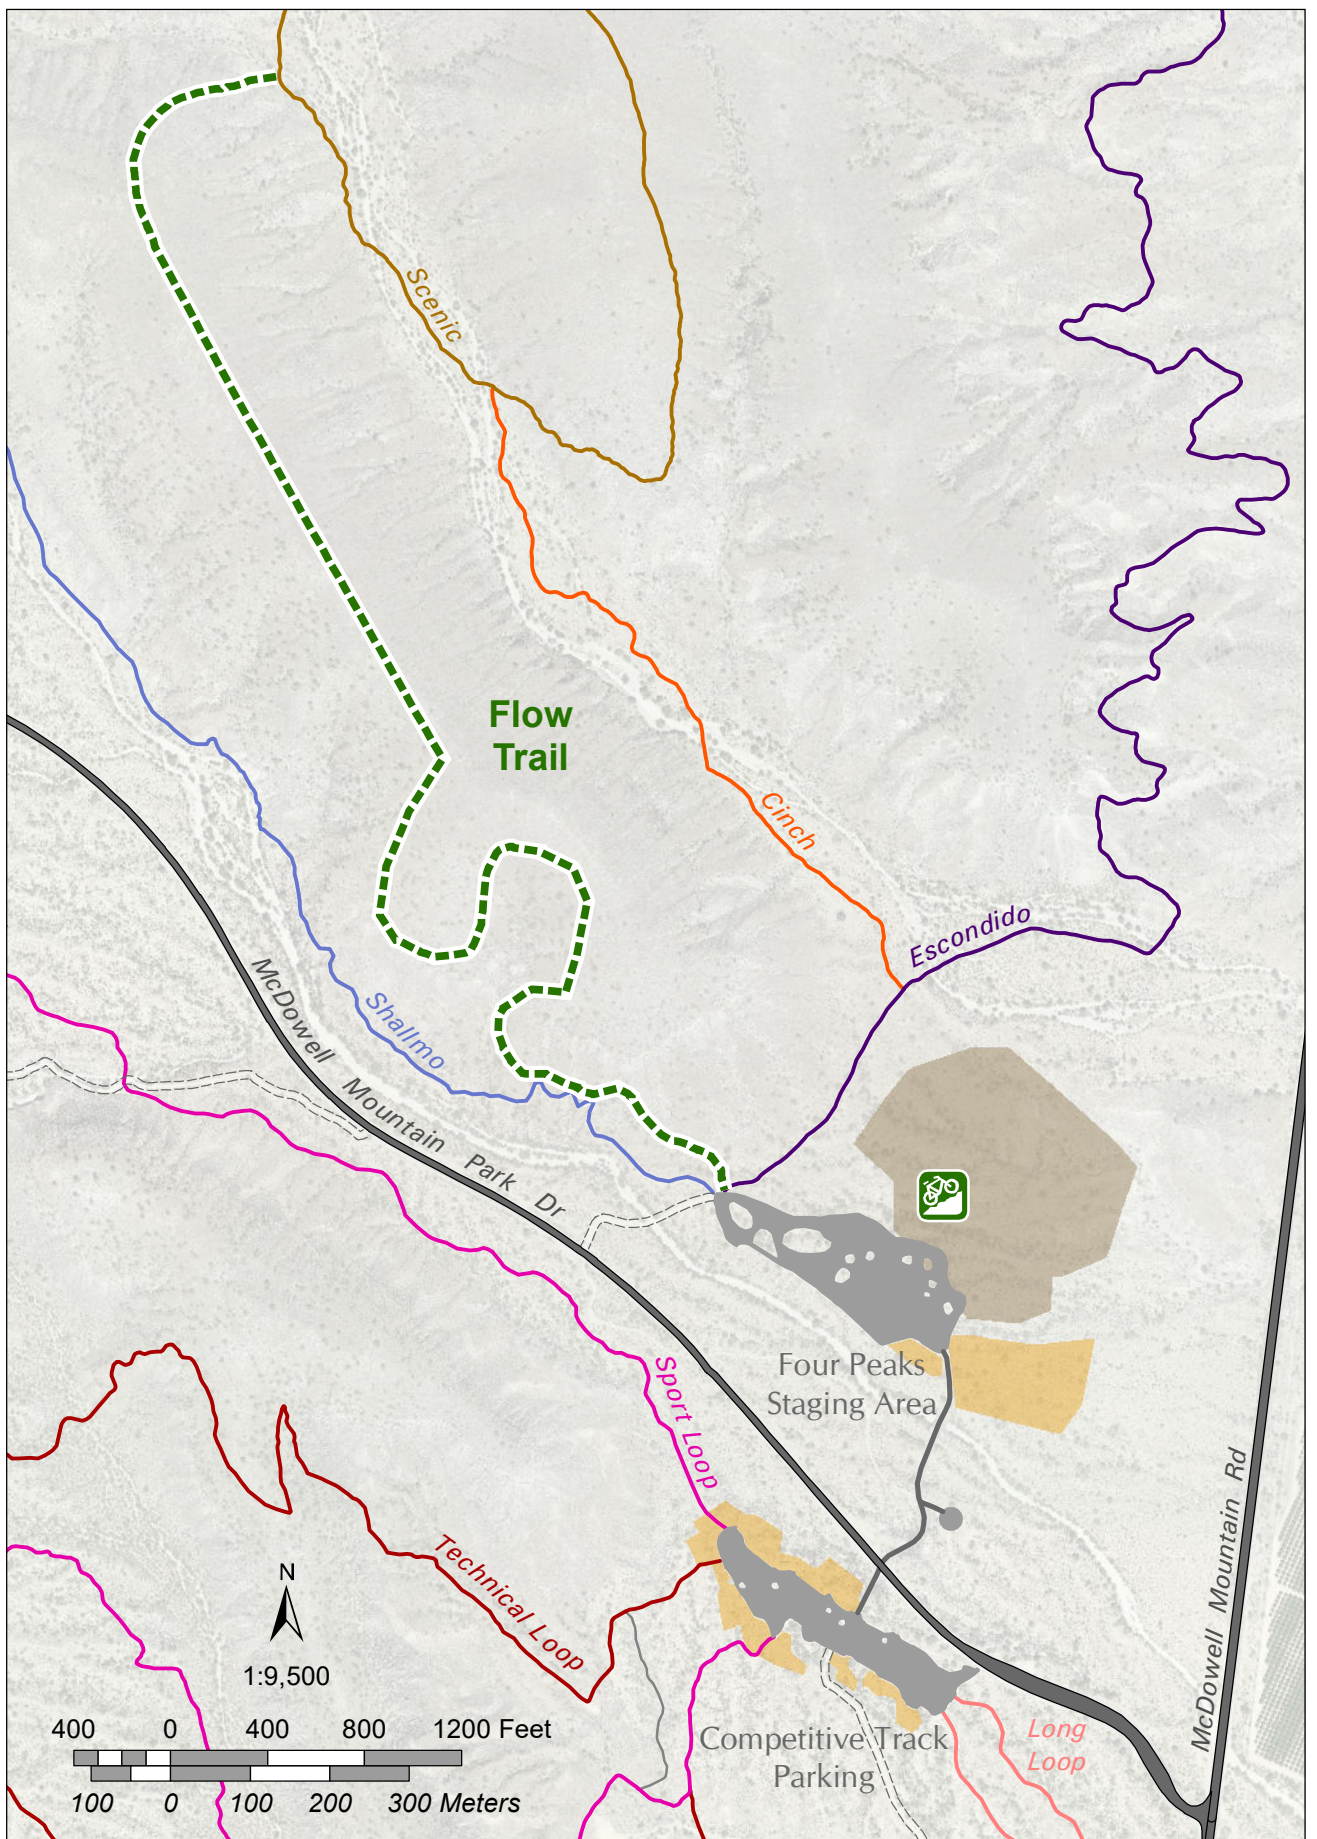

McDowell Mountain Regional Park Future Park Improvements

- Proposed**
- ADA Campsite
 - Barrier-free Trail
 - Bike Skills Park
 - Campground Loop
 - Host Site
 - Nature Center/SWCC
 - Picnic Site
 - Playground
 - Restrooms
 - Trailhead
 - Parking Expansion
 - New Road
 - New Trail

- Existing**
- Campground
 - Group Campground
 - Playground