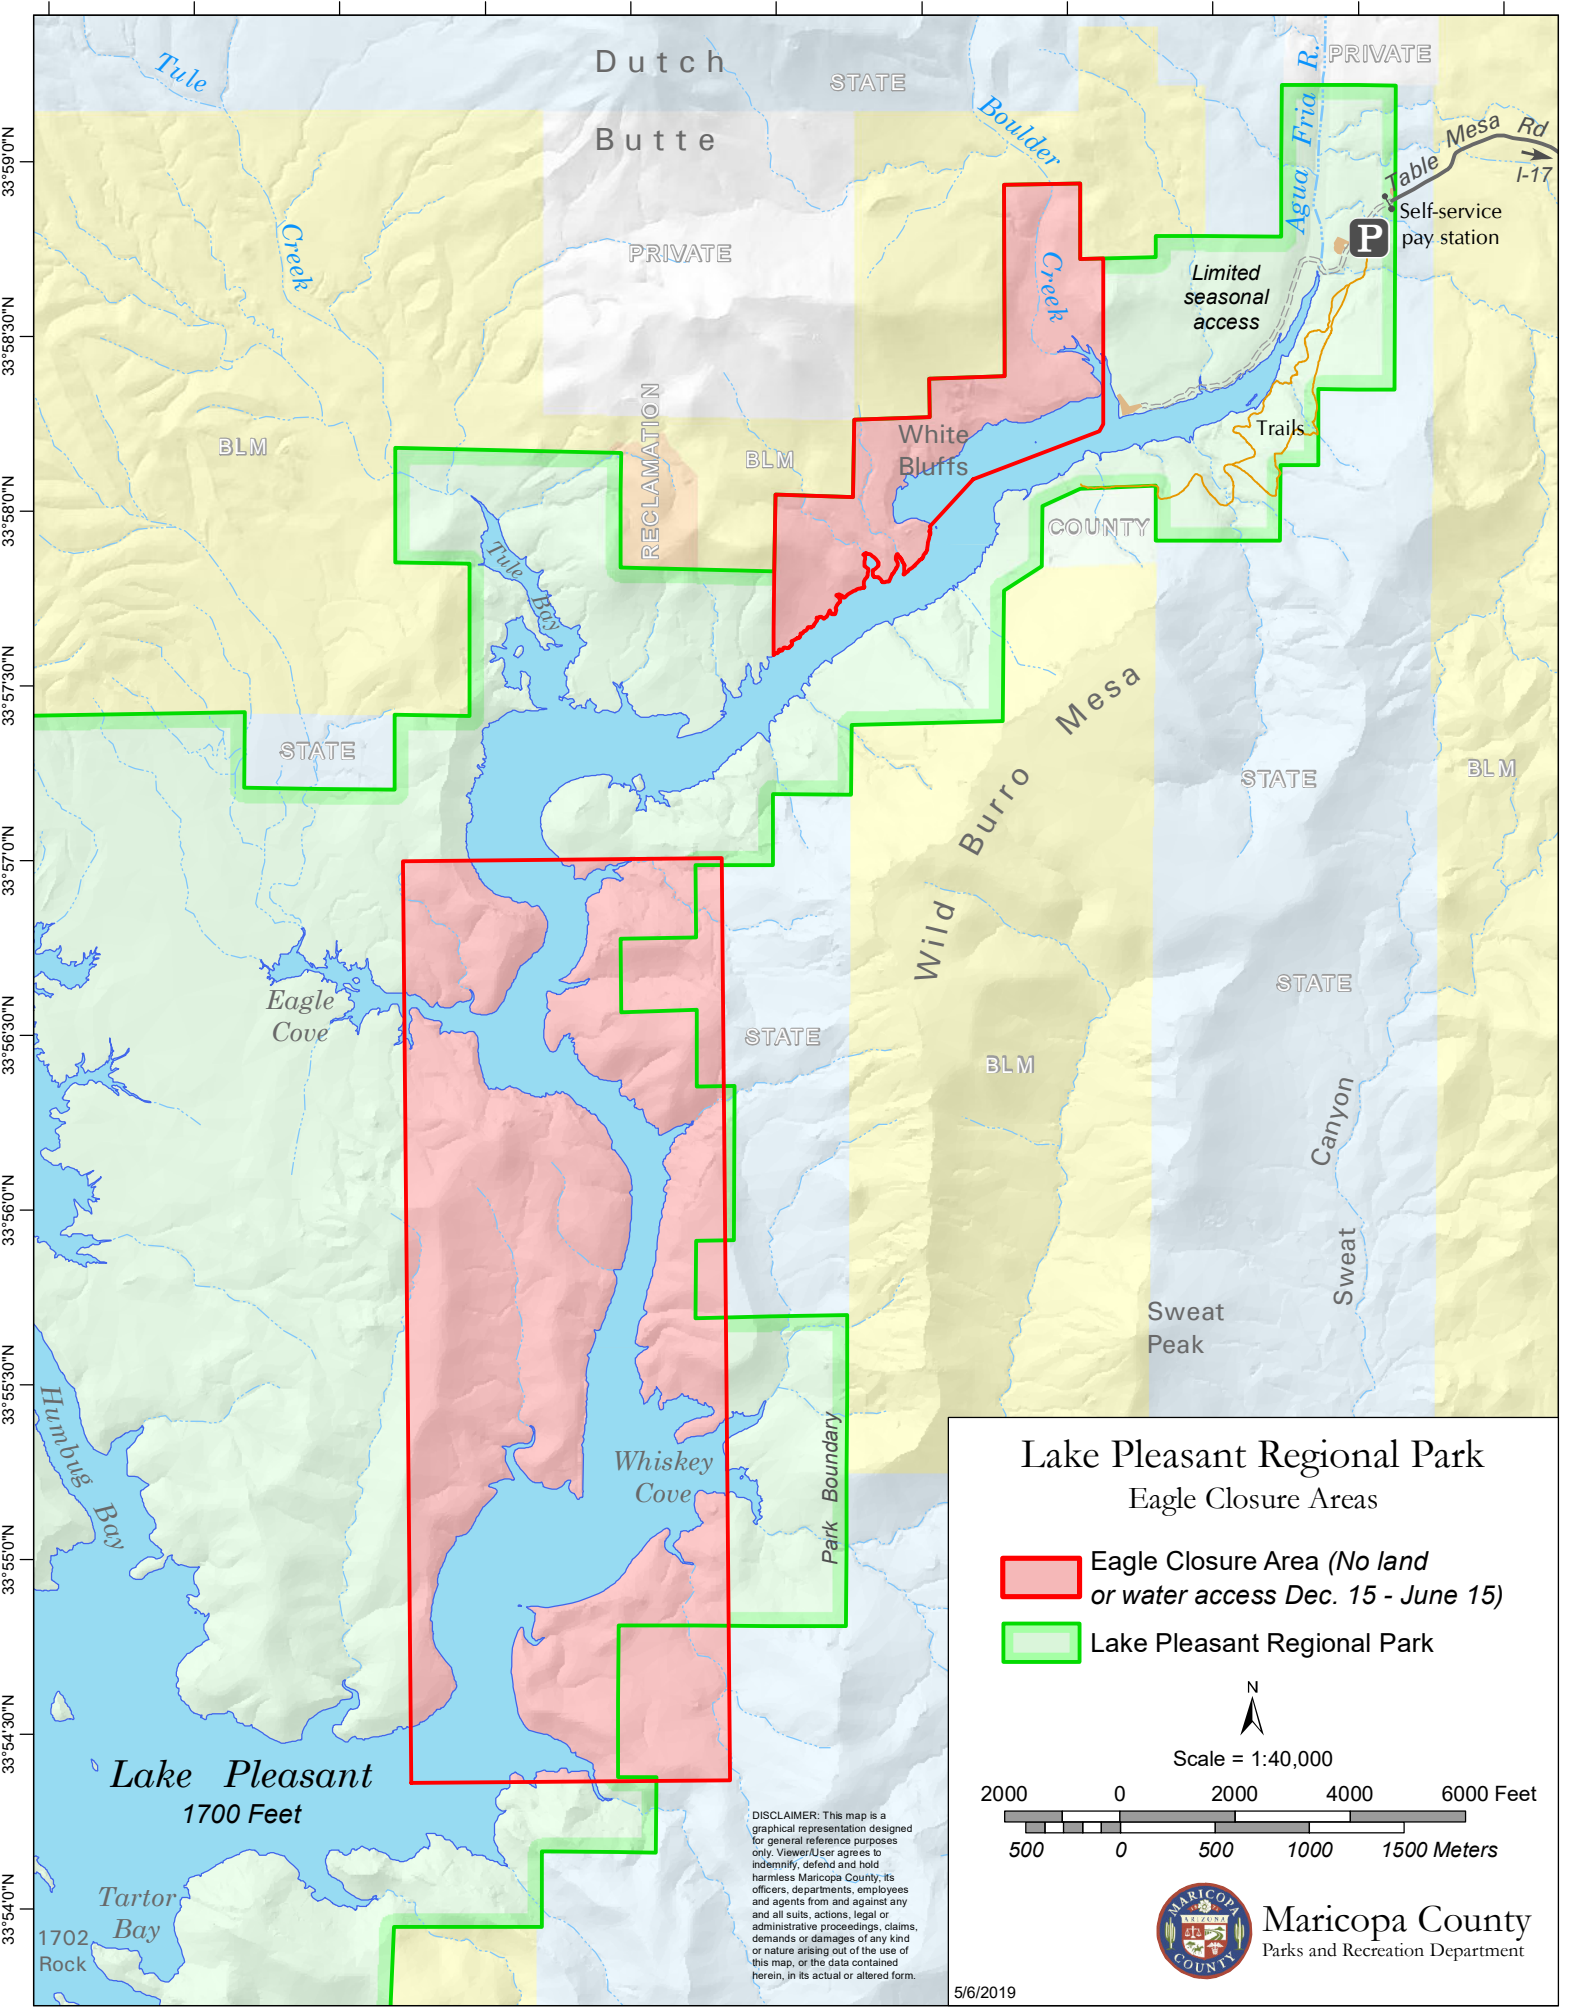

112°16'0"W 112°15'30"W 112°15'0"W 112°14'30"W 112°14'0"W 112°13'30"W 112°13'0"W 112°12'30"W 112°12'0"W 112°11'30"W 112°11'0"W

33°59'0"N
33°58'30"N
33°58'0"N
33°57'30"N
33°57'0"N
33°56'30"N
33°56'0"N
33°55'30"N
33°55'0"N
33°54'30"N
33°54'0"N

Tule
Creek
Dutch Butte
STATE
PRIVATE
Boulder
Agua Fria R.
PRIVATE
Table Mesa Rd
I-17
Self-service pay station
P
Limited seasonal access
Trails
White Bluffs
BLM
RECLAMATION
BLM
COUNTY
STATE
Wild Burro Mesa
STATE
BLM
STATE
BLM
Eagle Cove
STATE
BLM
Sweet Canyon
Sweet Peak
Whiskey Cove
Park Boundary
Lake Pleasant
1700 Feet
Tartor Bay
1702 Rock