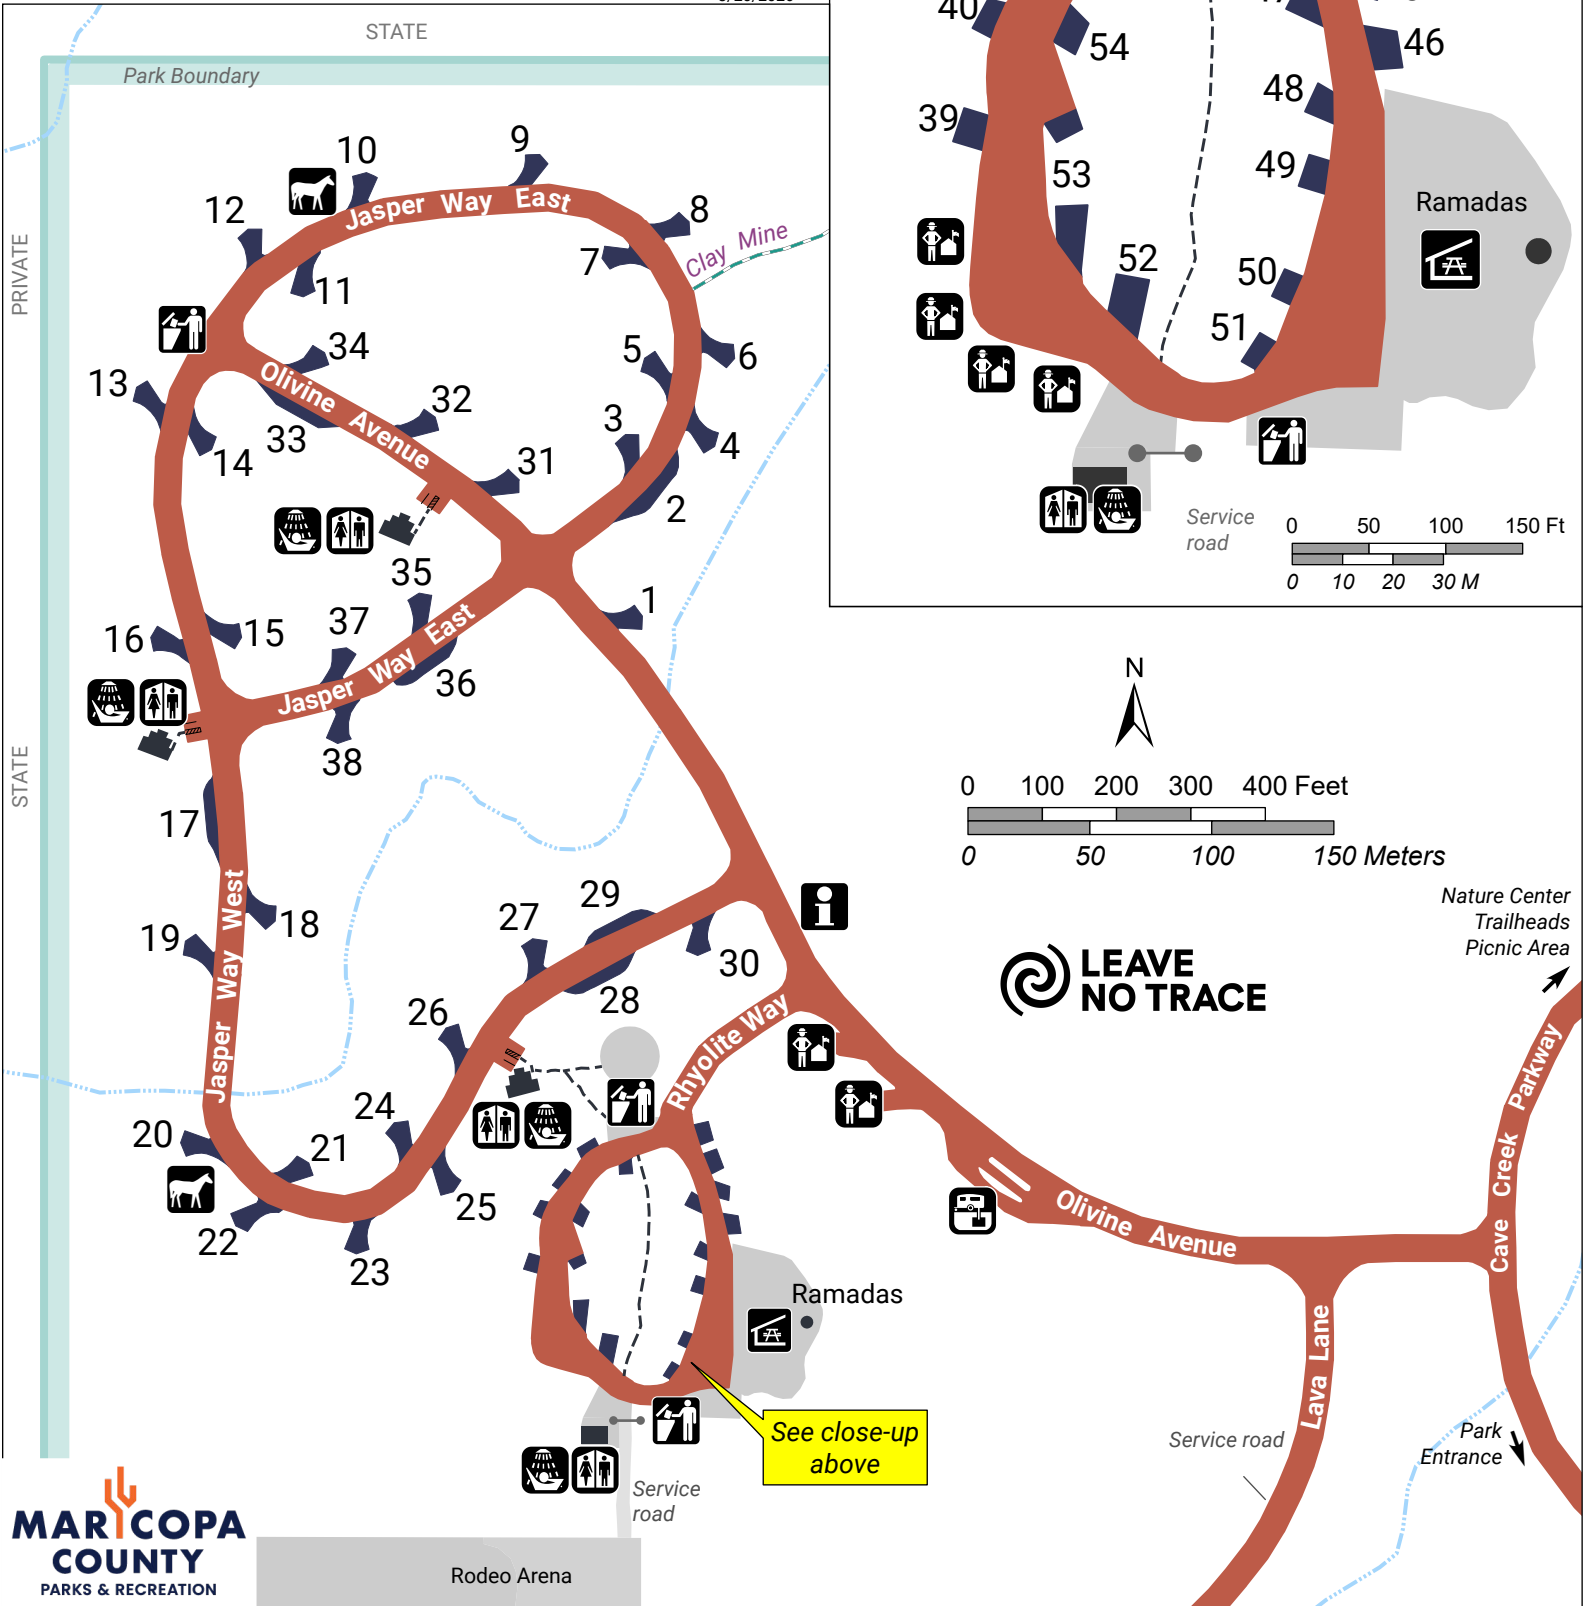

FAMILY CAMPGROUND

Cave Creek Regional Park

- RV Dump Station
- Shower
- Host
- Horse Corral
- Information Kiosk
- Dumpster
- Restroom

3/20/2026

LEAVE NO TRACE

See close-up above