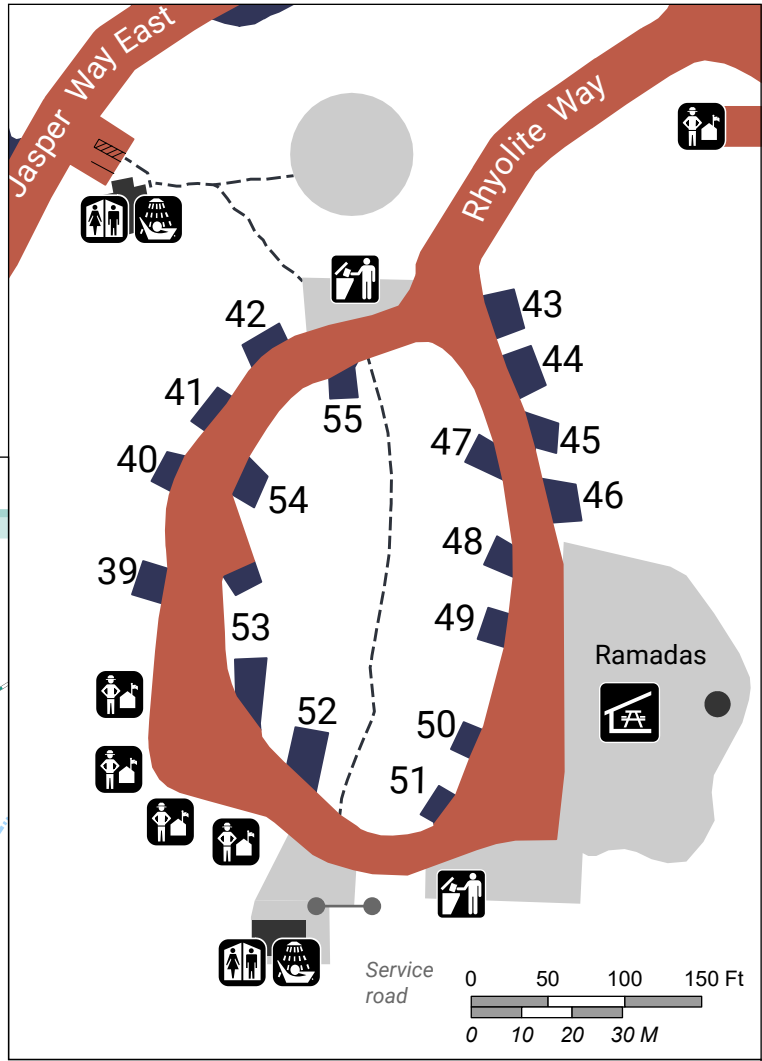

FAMILY CAMPGROUND

Cave Creek Regional Park

- RV Dump Station
- Shower
- Host
- Horse Corral
- Information Kiosk
- Dumpster
- Restroom

3/20/2026

LEAVE NO TRACE

See close-up above