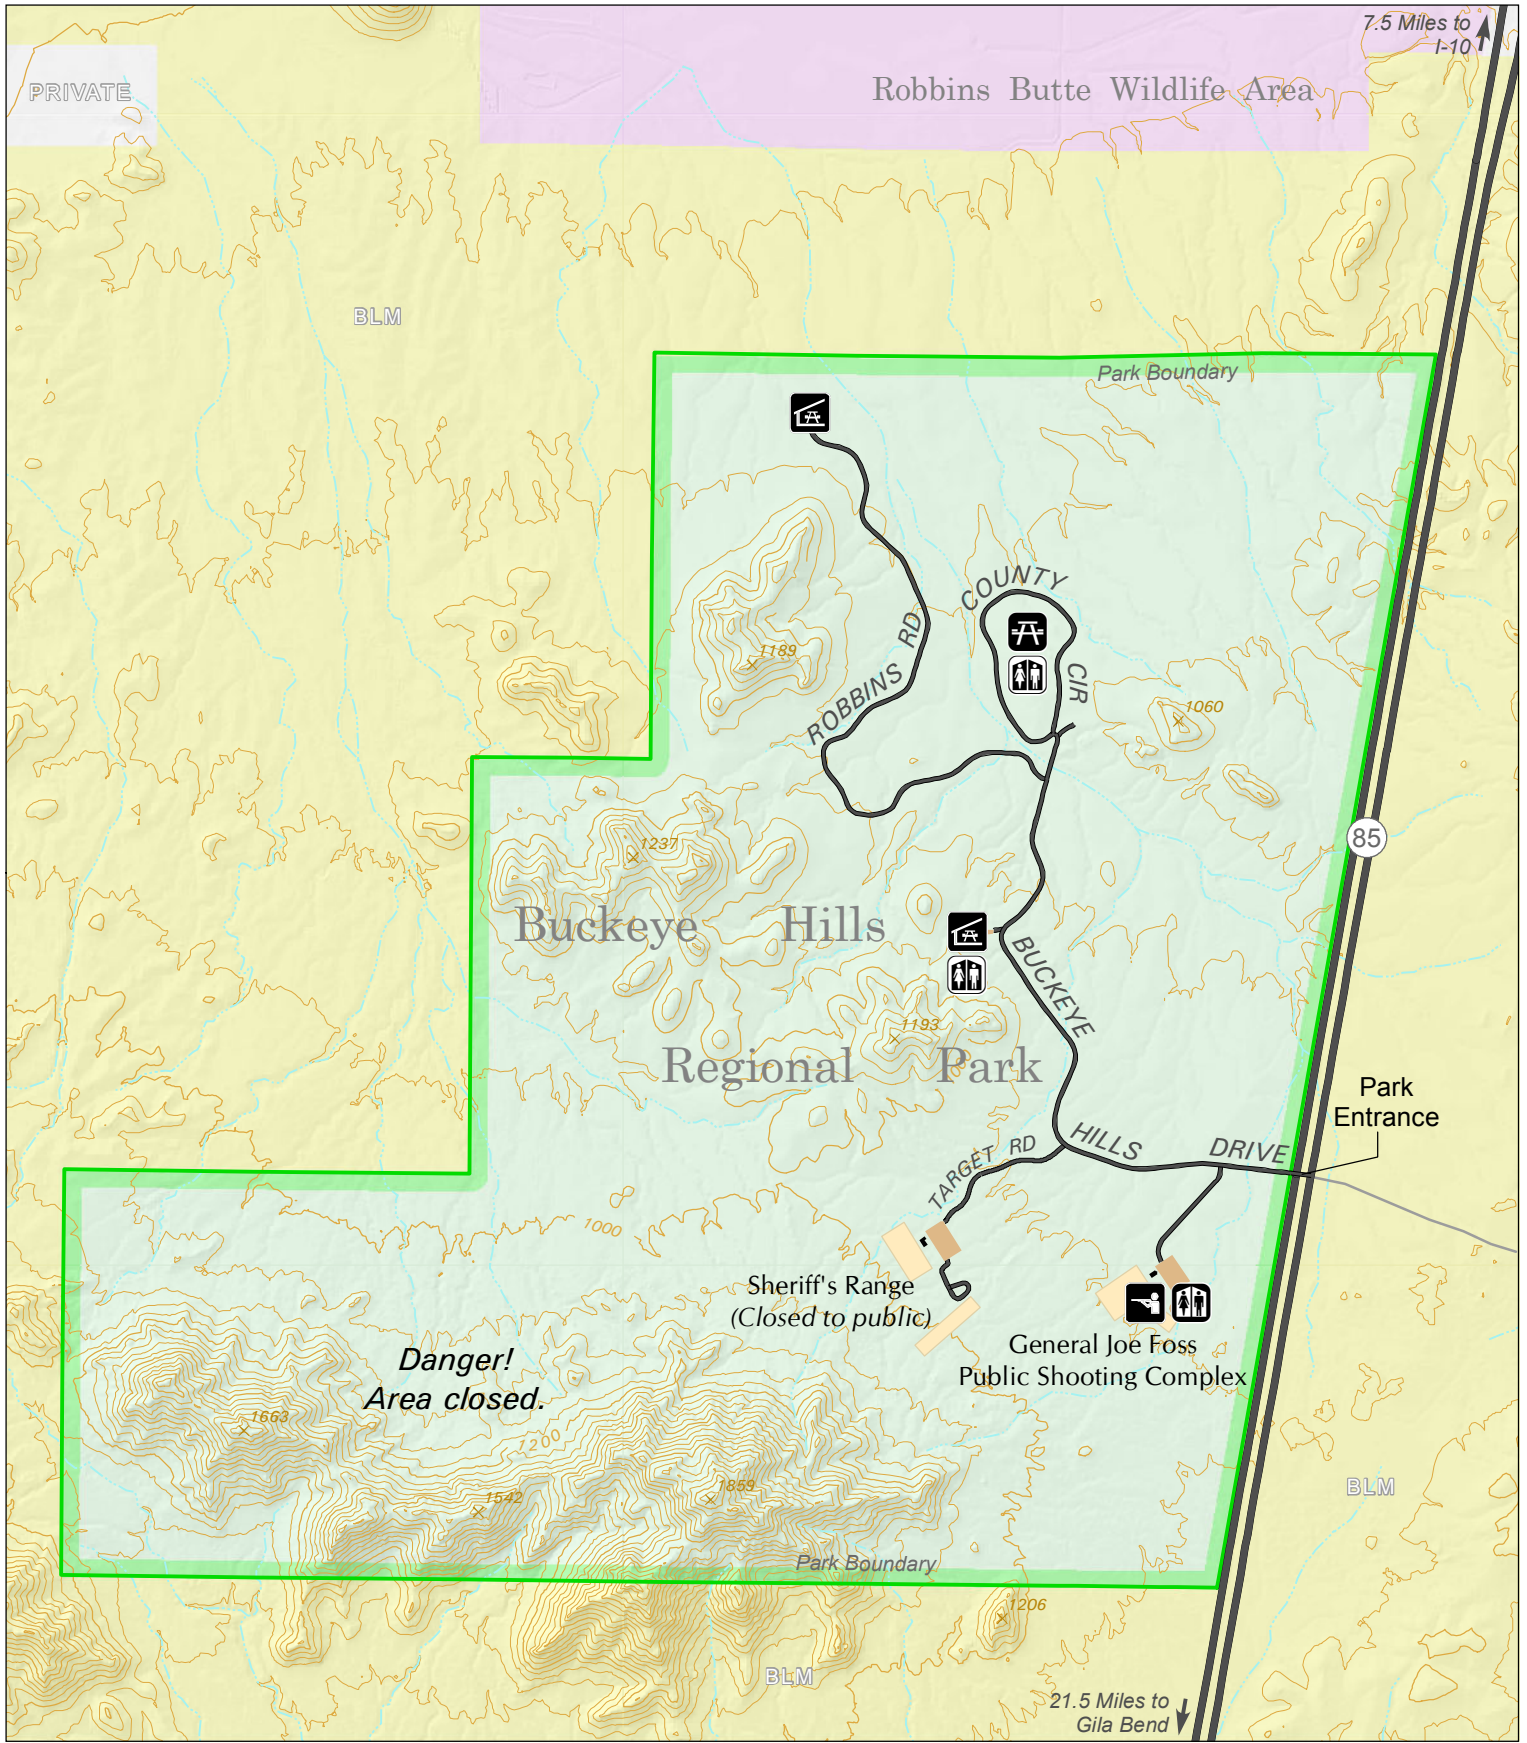

Buckeye Hills Regional Park

Scale = 1:30,000

Contour Interval 40 Feet

- Picnic Area
- Group Picnic Area
- Restrooms (No water)
- Shooting Range
- Restrooms