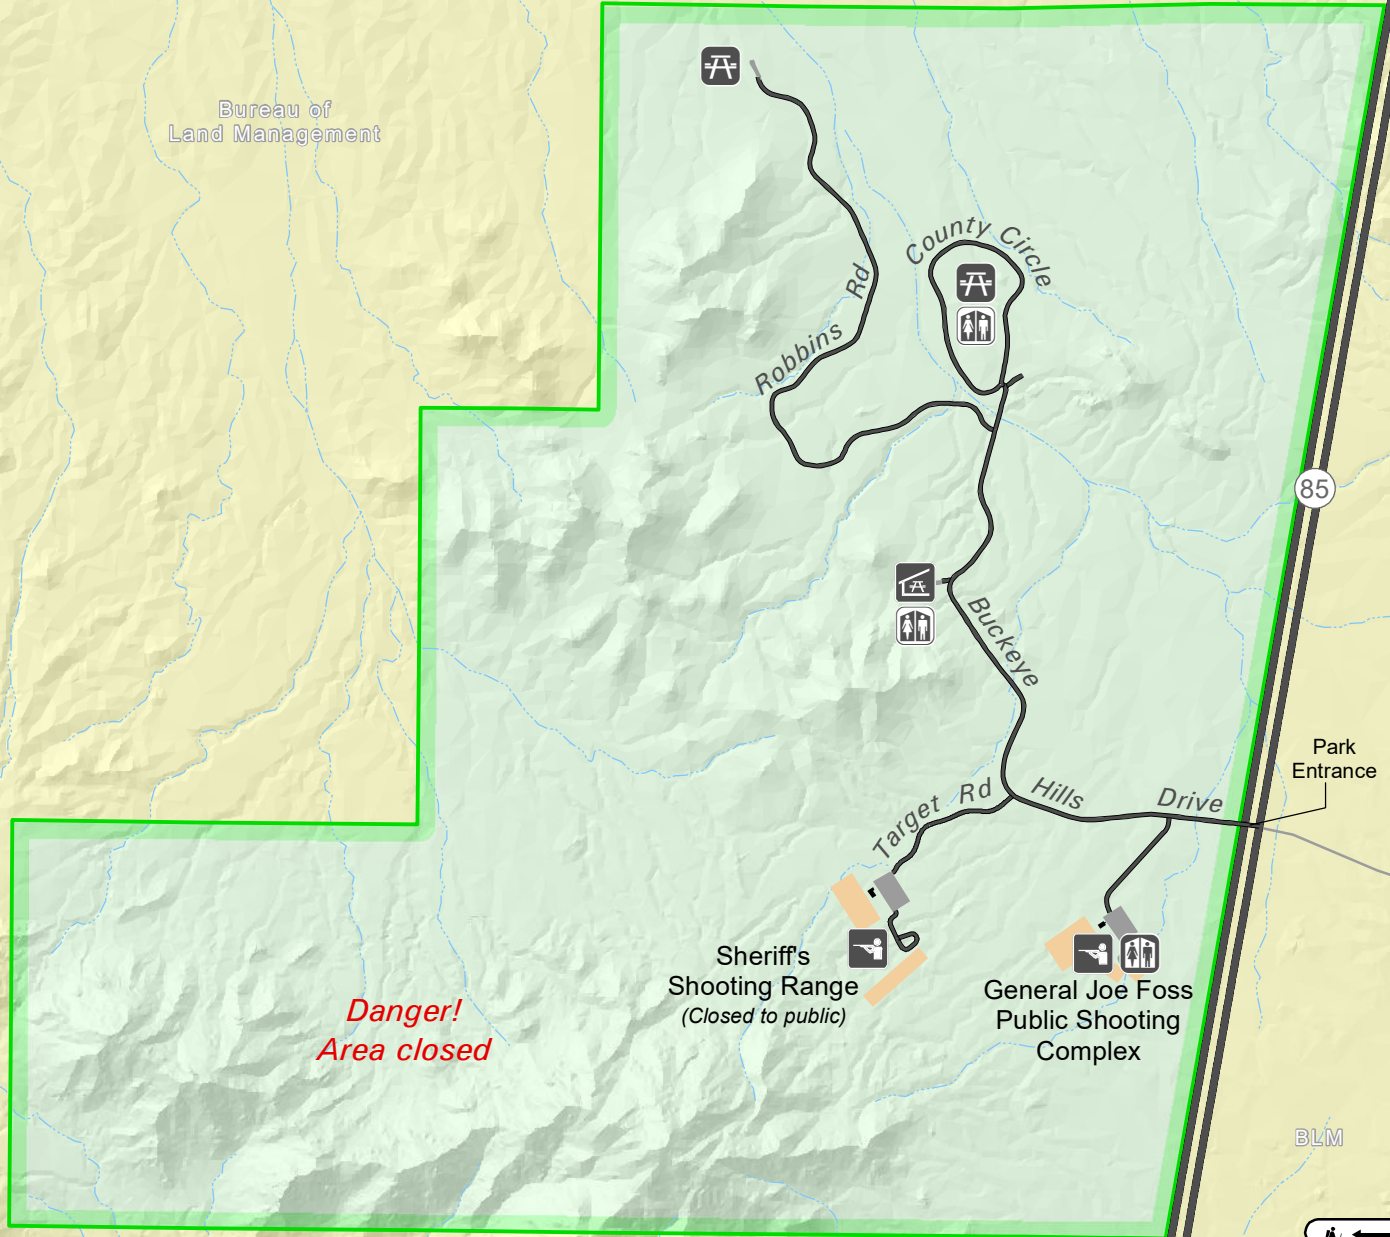

Park's Website

7.5 Miles to I-10 ↑

Arizona Game & Fish

Robbins Butte Wildlife Area

Bureau of Land Management

85

Park Entrance

Danger!
Area closed

Sheriff's Shooting Range
(Closed to public)

General Joe Foss Public Shooting Complex

BLM

21.5 Miles to Gila Bend ↓

MaricopaCountyParks

@MCParks

Maricopa County
Parks and Recreation Department