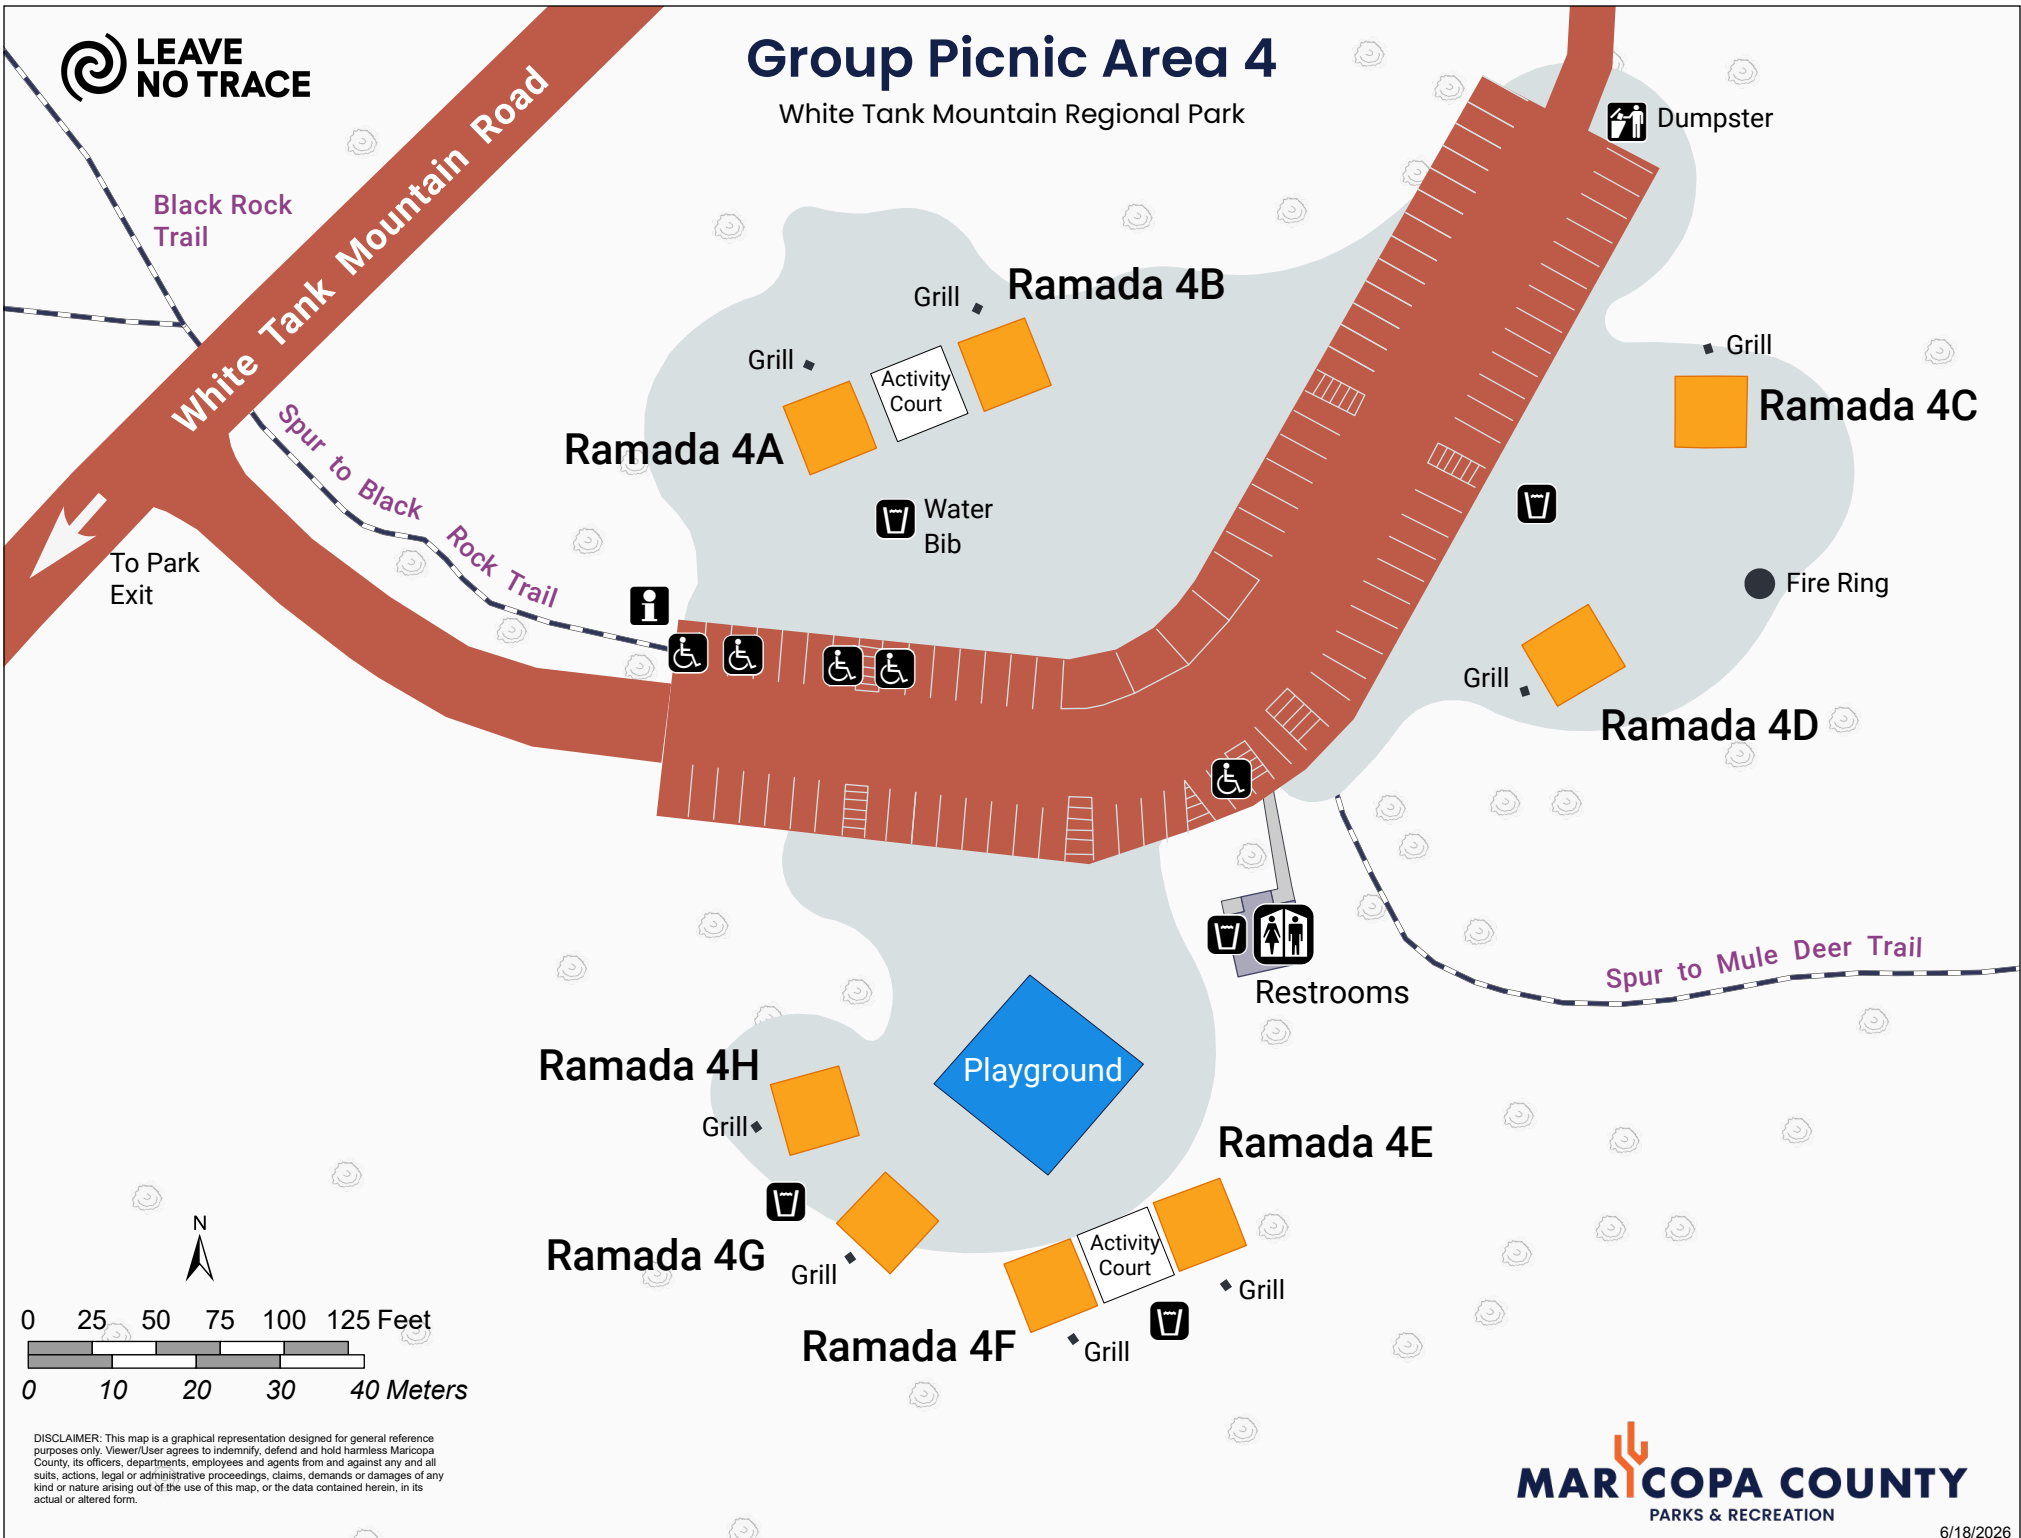

Group Picnic Area 4

White Tank Mountain Regional Park