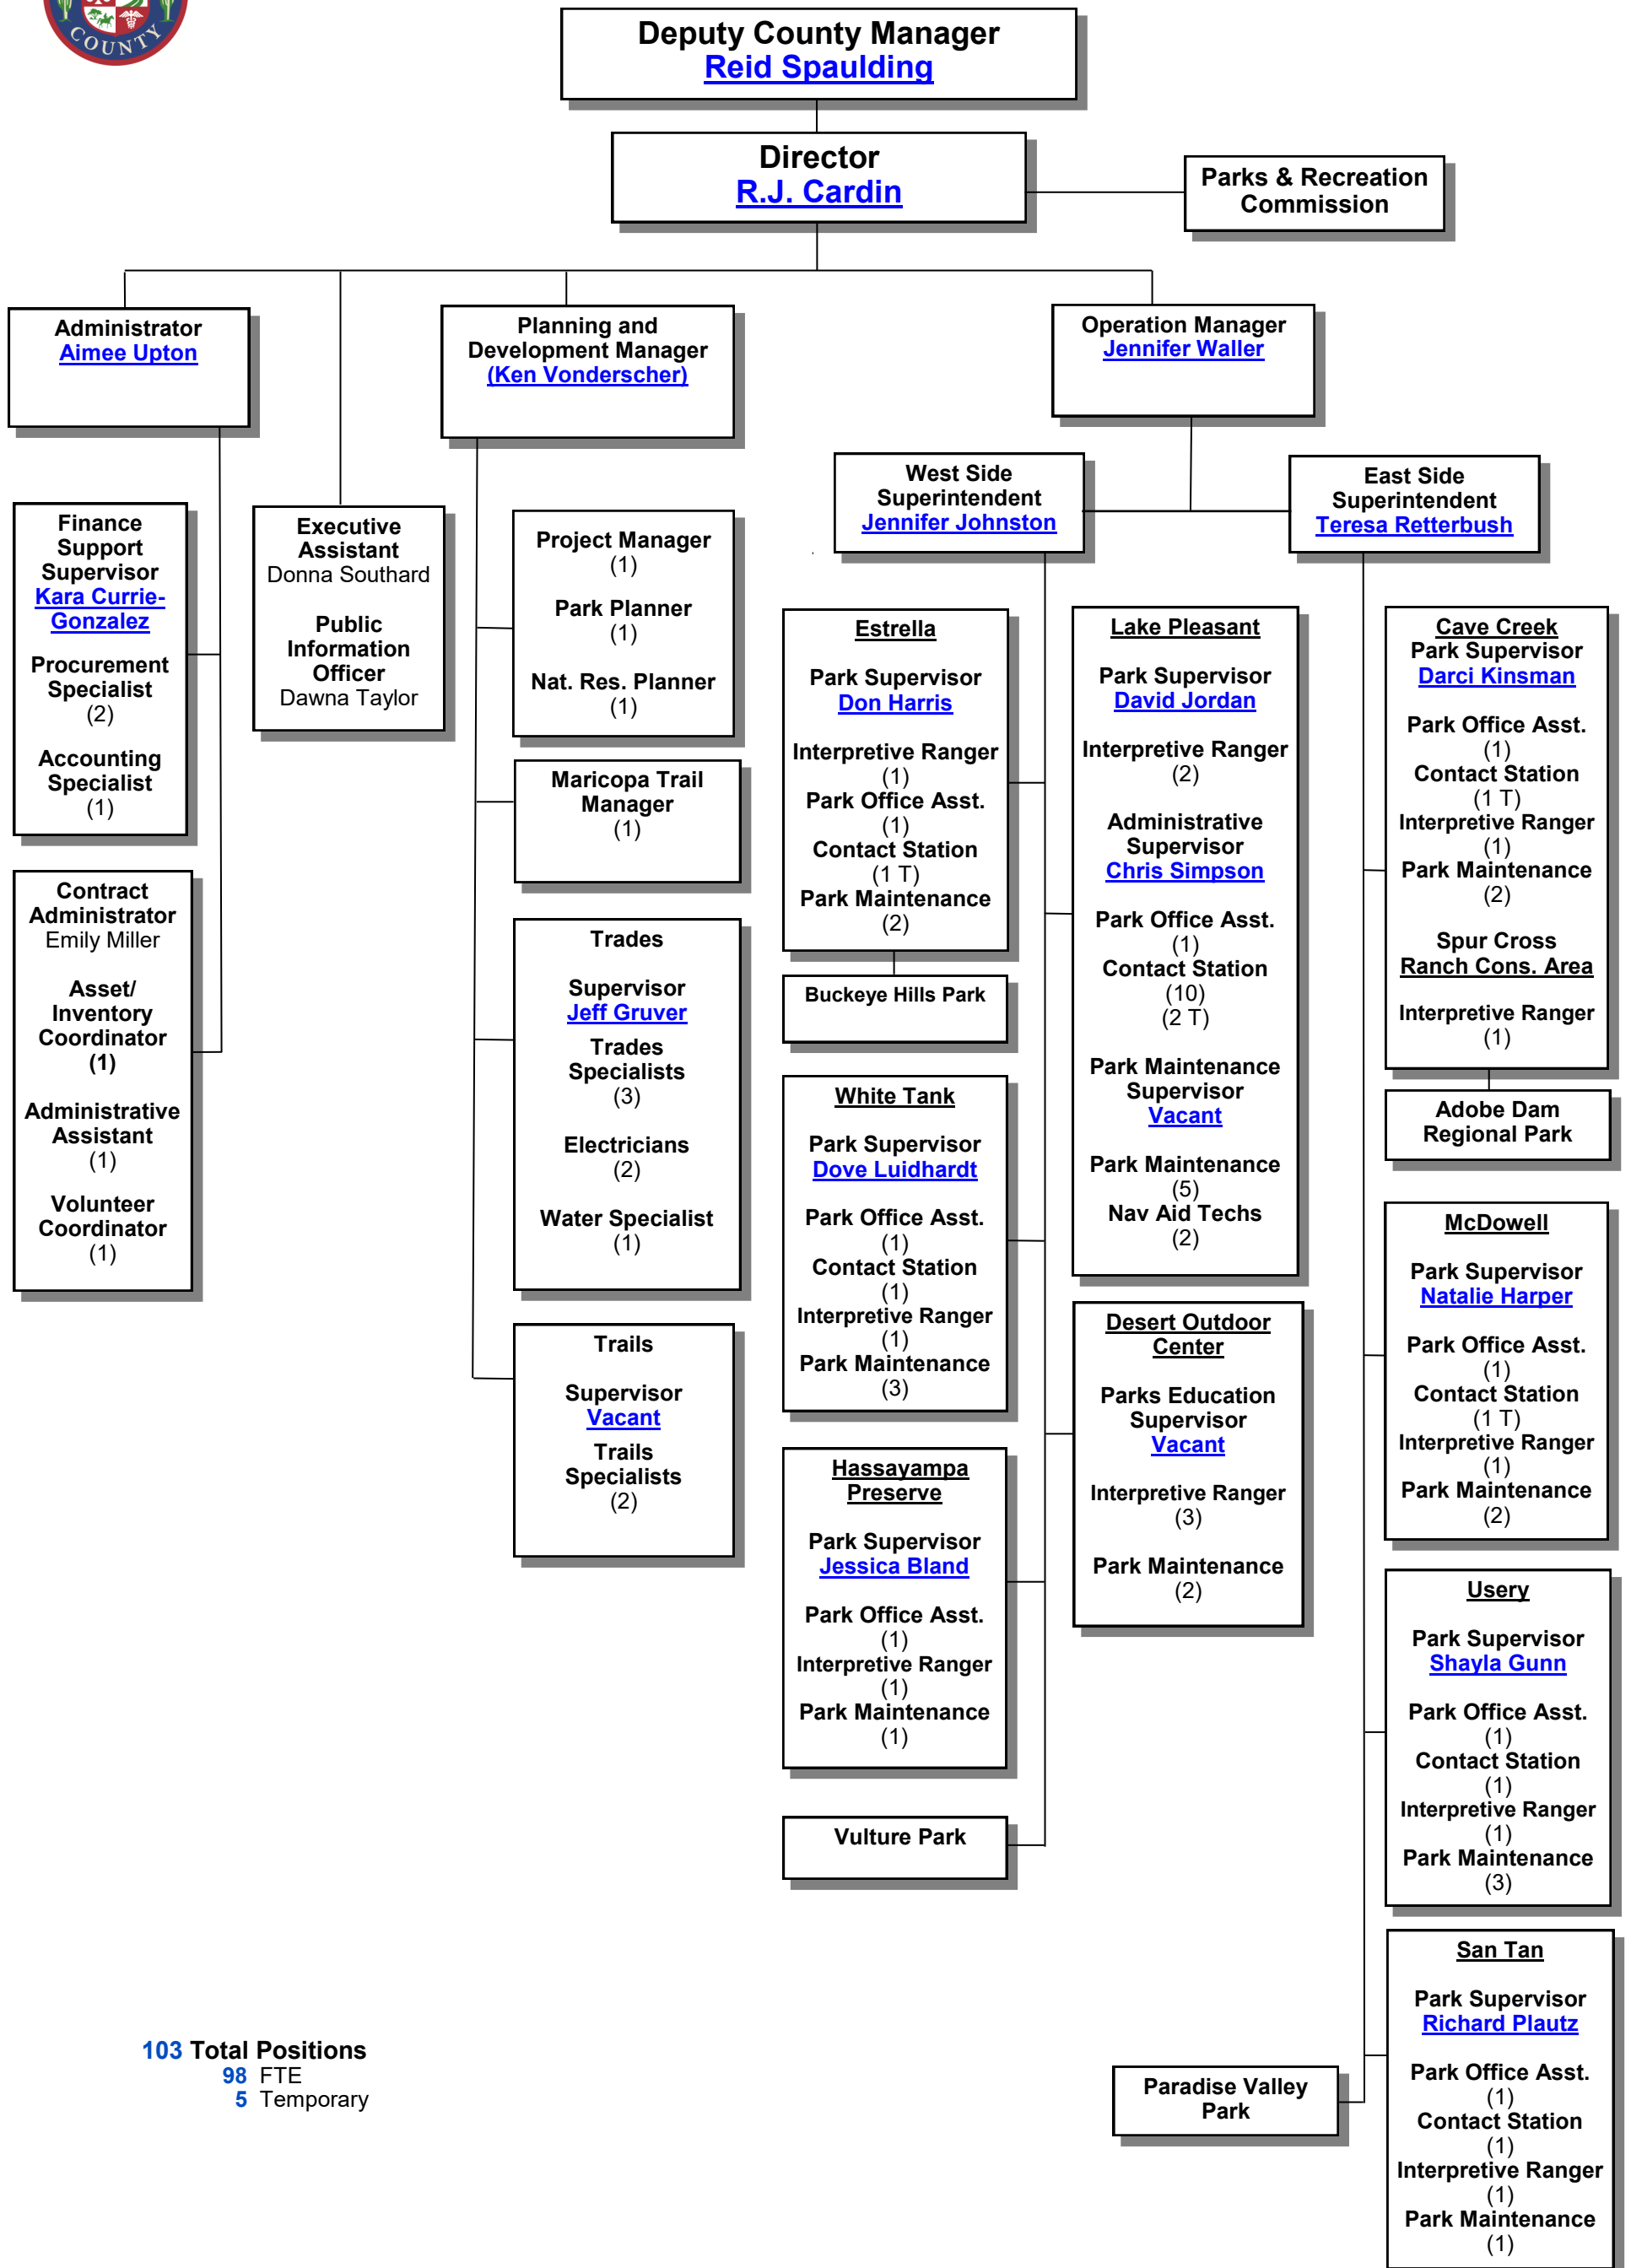

Maricopa County Parks and Recreation Department
 FY21 Chart - Updated 1/11/21

103 Total Positions
 98 FTE
 5 Temporary