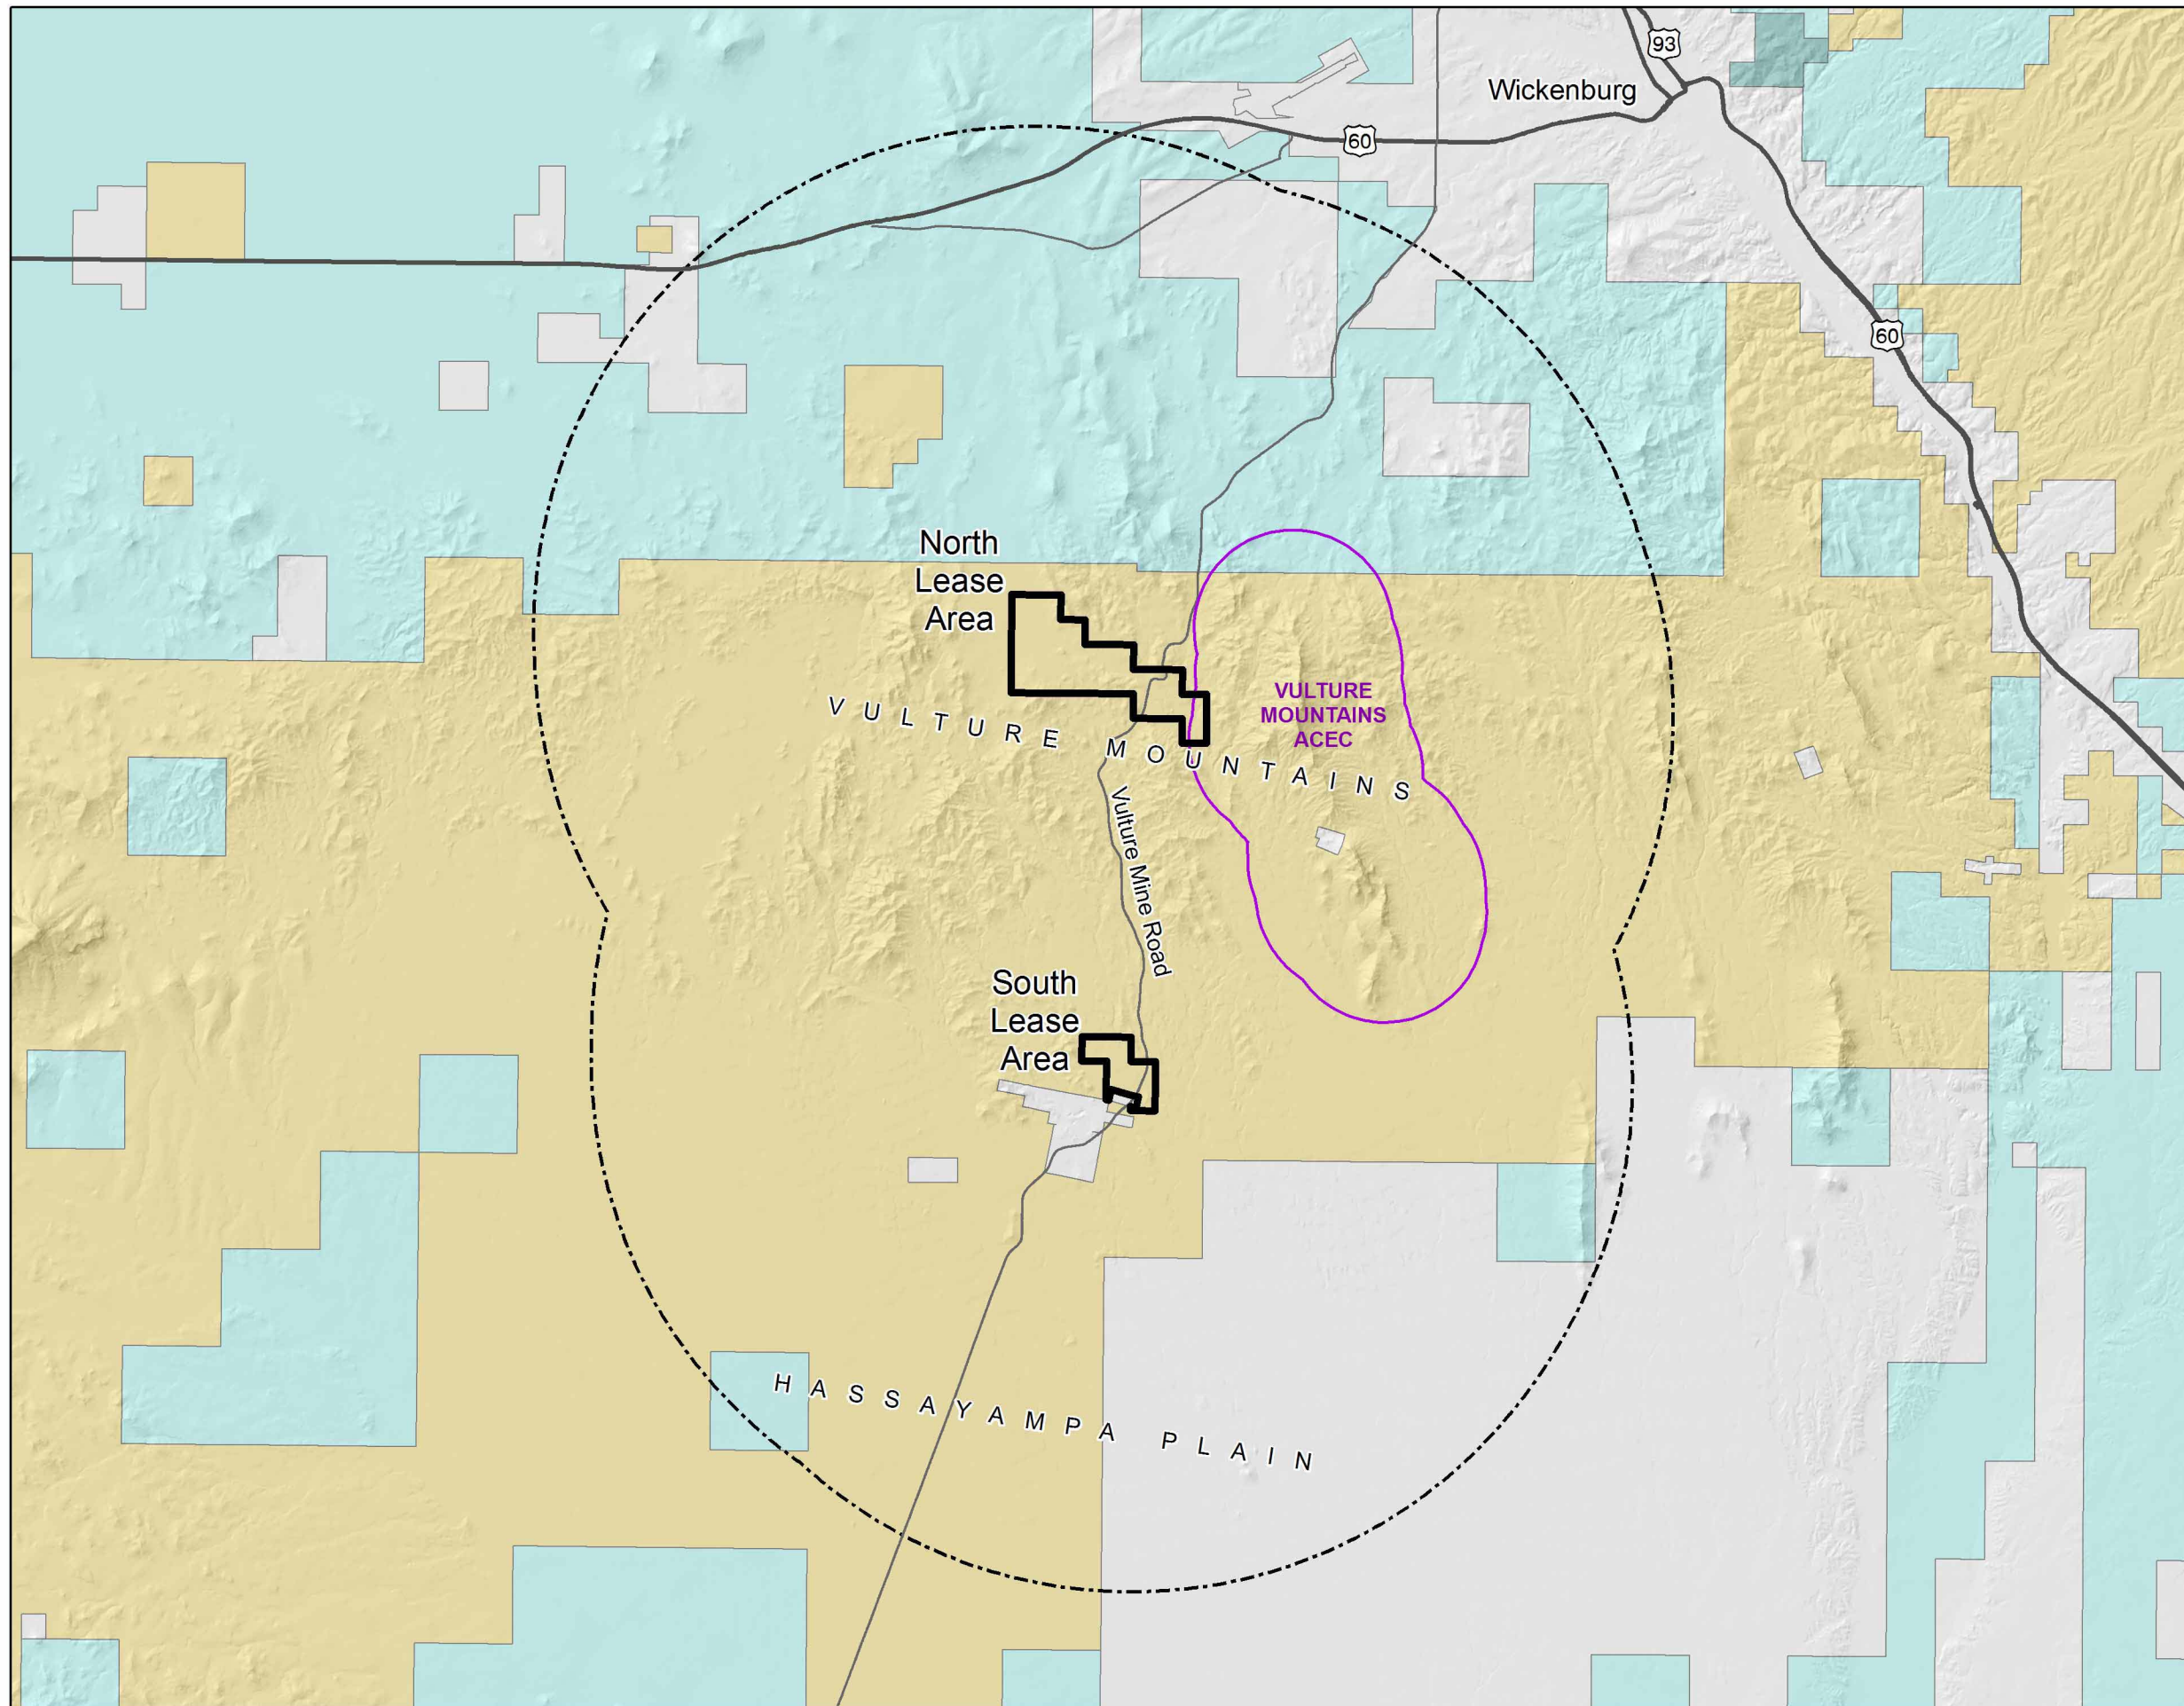

Cumulative Effects Study Area (CESA) Boundary

Map 4-1

Legend

-  CESA Boundary
-  Vulture Mountains Recreation R&PP Lease Area
-  Area of Critical Environmental Concern
-  Road
-  Bureau of Land Management
-  Private
-  Local or State Parks
-  State Trust

Miles

No warranty is made by the Bureau of Land Management as to the accuracy, reliability, or completeness of these data for individual use or aggregate use with other data. Original data were compiled from various sources. This information may not meet National Map Accuracy Standards. This product was developed through digital means and may be updated without notification.