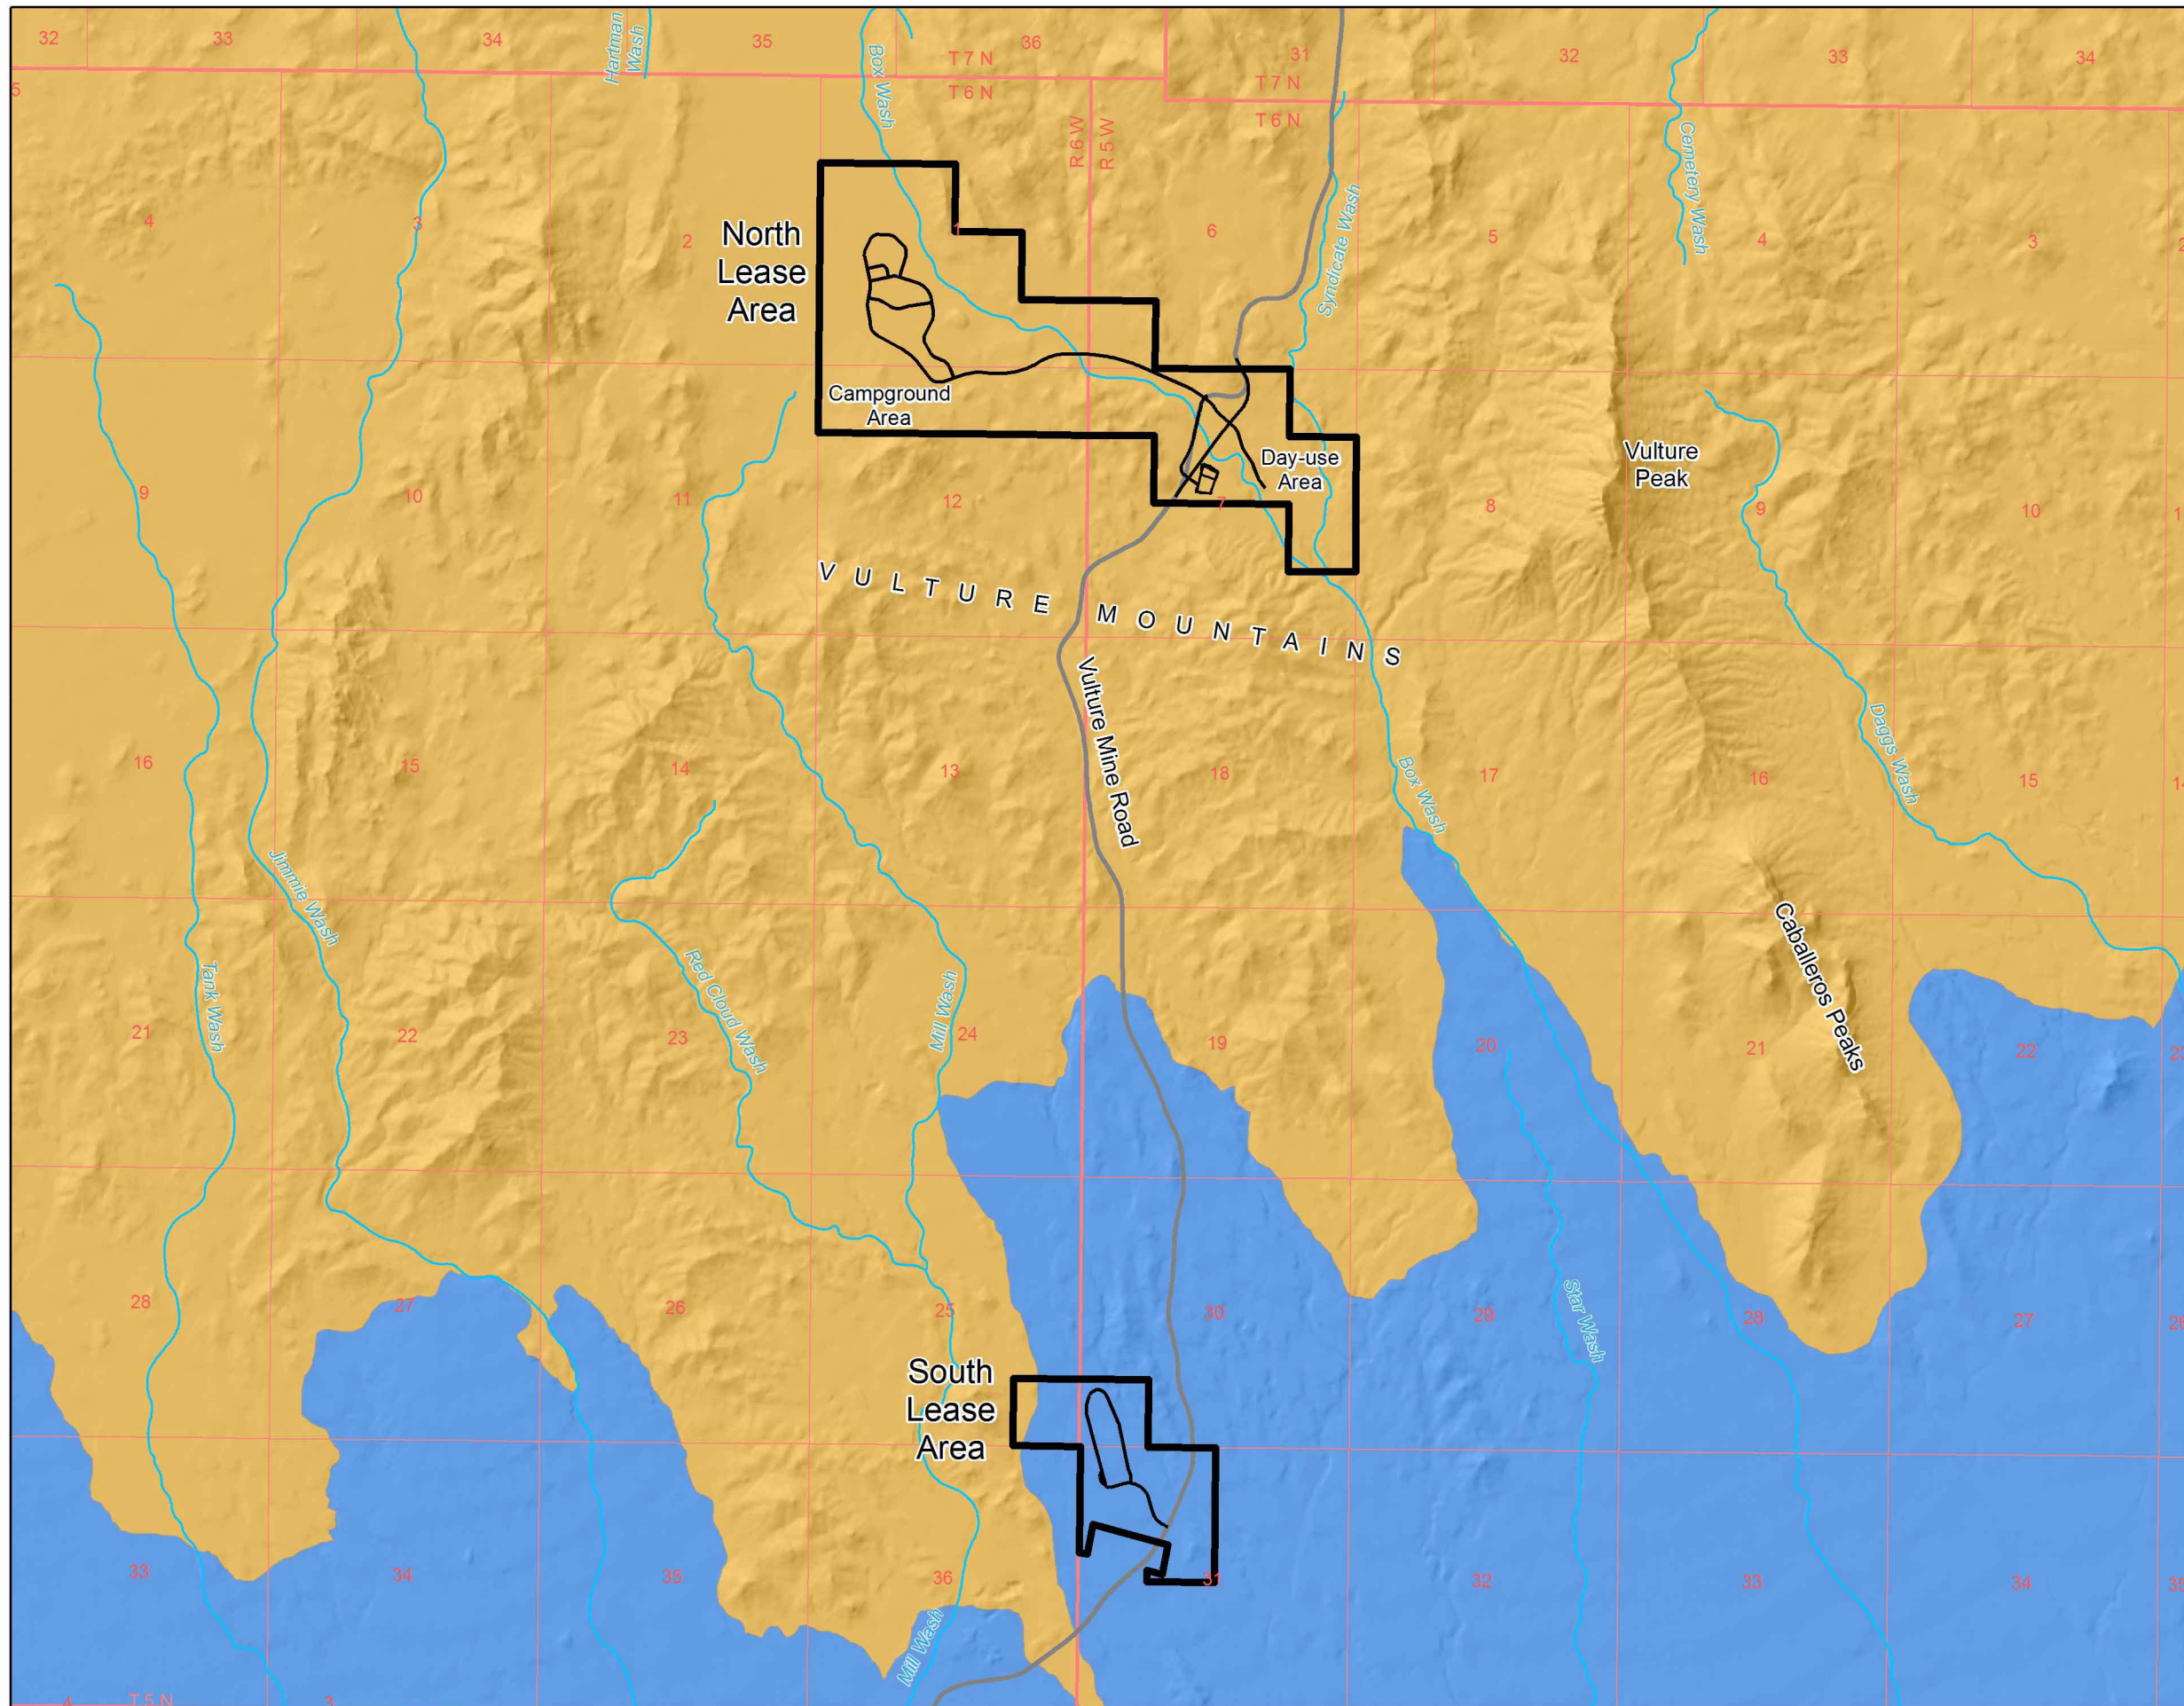

Visual Assessment Units

Map 3-6

Legend

- Vulture Mountains Recreation R&PP Lease Area

Scenic Quality Rating

- VAU 1 - Vulture Mountains
- VAU 2 - Hassayampa Plain
- Road

Miles

No warranty is made by the Bureau of Land Management as to the accuracy, reliability, or completeness of these data for individual use or aggregate use with other data. Original data were compiled from various sources. This information may not meet National Map Accuracy Standards. This product was developed through digital means and may be updated without notification.