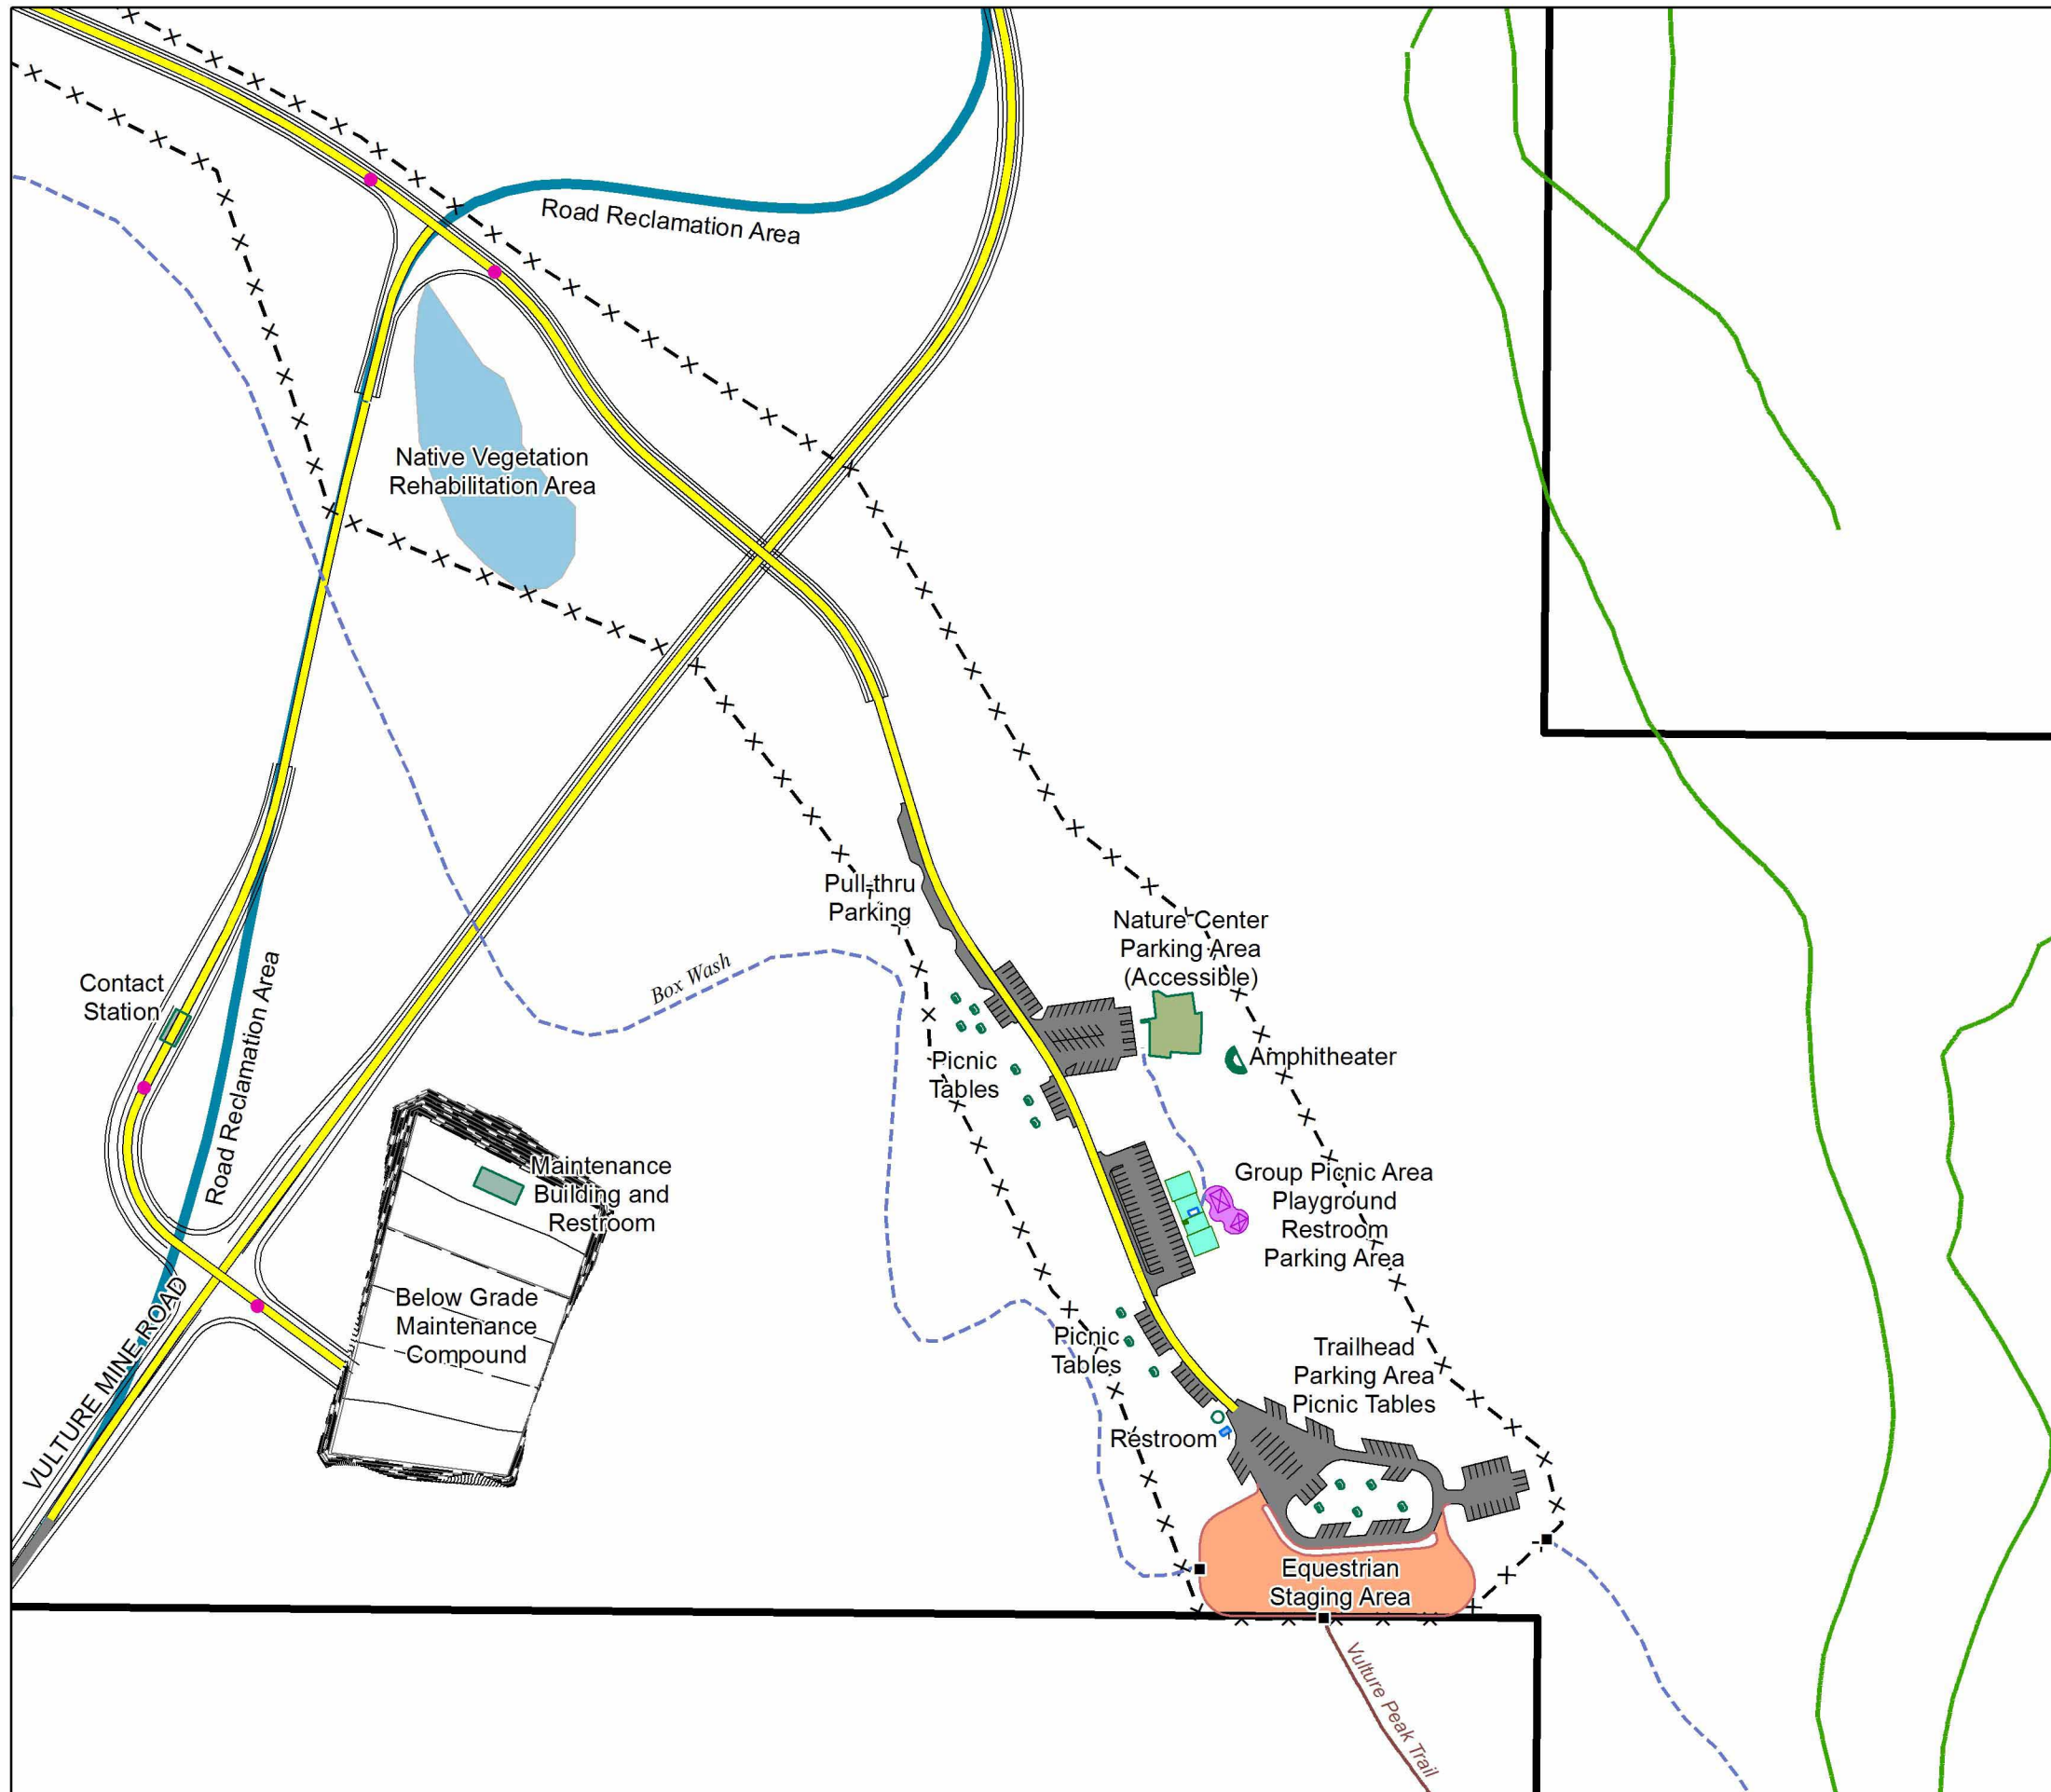

# North Lease Area Day-Use Area

Map 2-3

## Legend

- |  |   |  |                              |
|--|---|--|------------------------------|
|  | Vulture Mountains Recreation R&PP Northern Lease Area |  | Road Reclamation Area        |
|  | Native Vegetation Rehabilitation Area                 |  | Proposed Road                |
|  | Nature Center   |  | Existing Route               |
|  | Group Picnic Area                                     |  | Vulture Peak Trail           |
|  | Playground  |  | Proposed Non-motorized Trail |
|  | Restrooms   |  | Pipe Rail/Grazing Fence      |
|  | Parking Area  |  | Pass-through Gate            |
|  | Unpaved Equestrian Staging Area                       |  | Electronic Gate              |
|  | Structure   |  | Amphitheater                 |
|  |   |  | Shaded Picnic Table          |