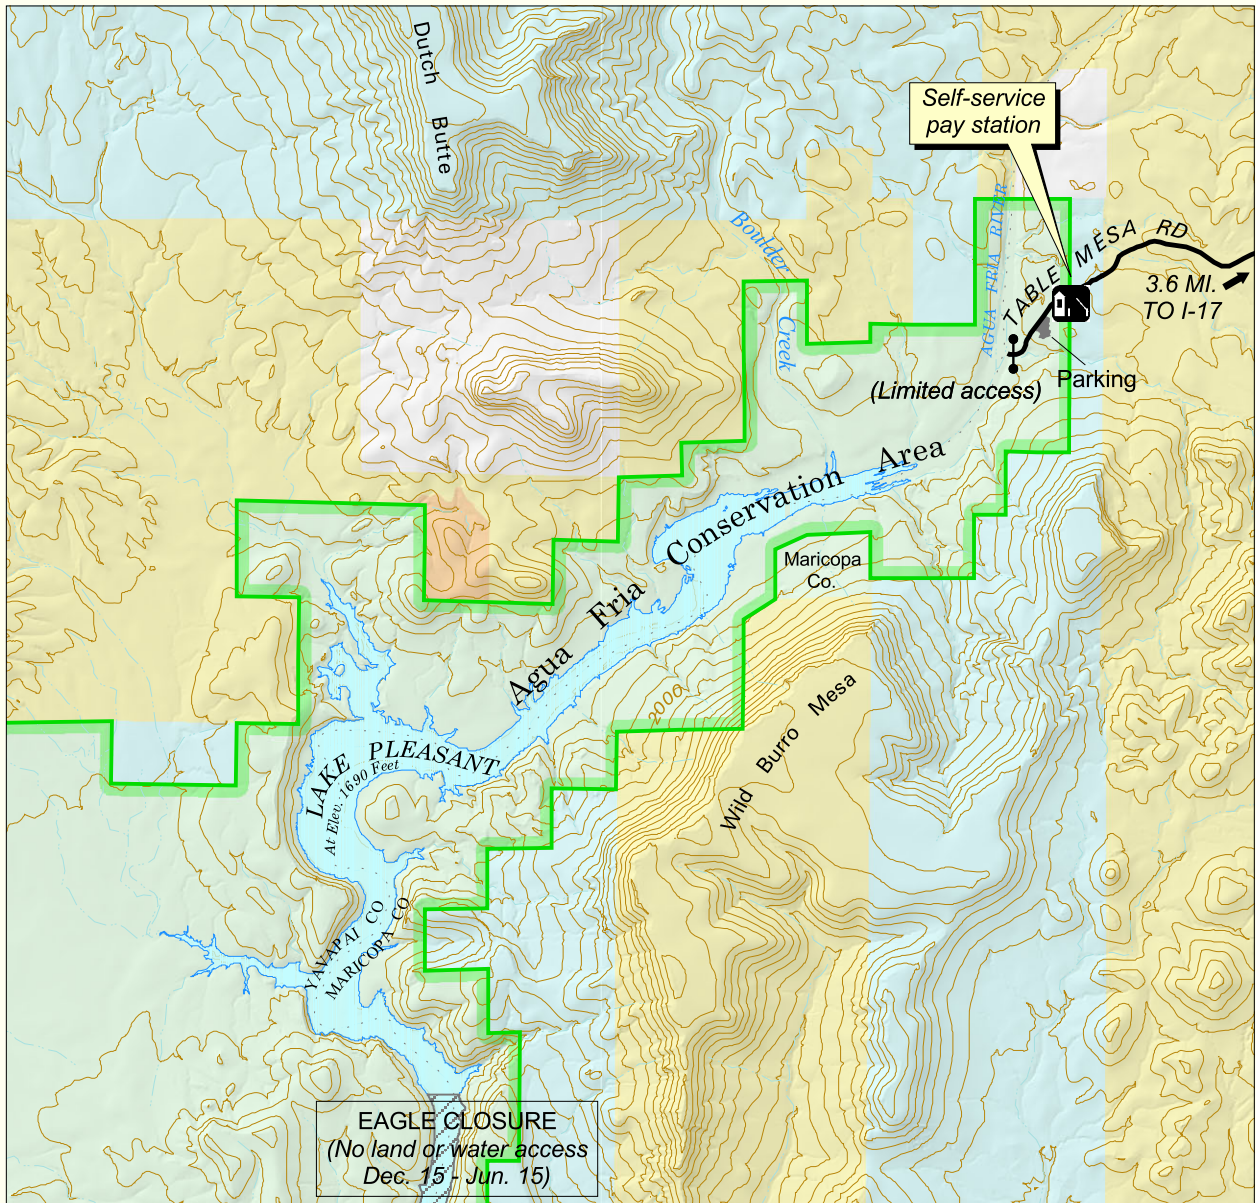

Lake Pleasant Regional Park

(Continuation of Main Map)

LEGEND

- Locked gate
- Lake Pleasant Regional Park
- Bureau of Land Management
- Bureau of Reclamation
- State trust land
- Private

Note: Selected roads shown.

Scale = 1:48,000

Contour Interval 80 Feet

Maricopa County
Parks and Recreation