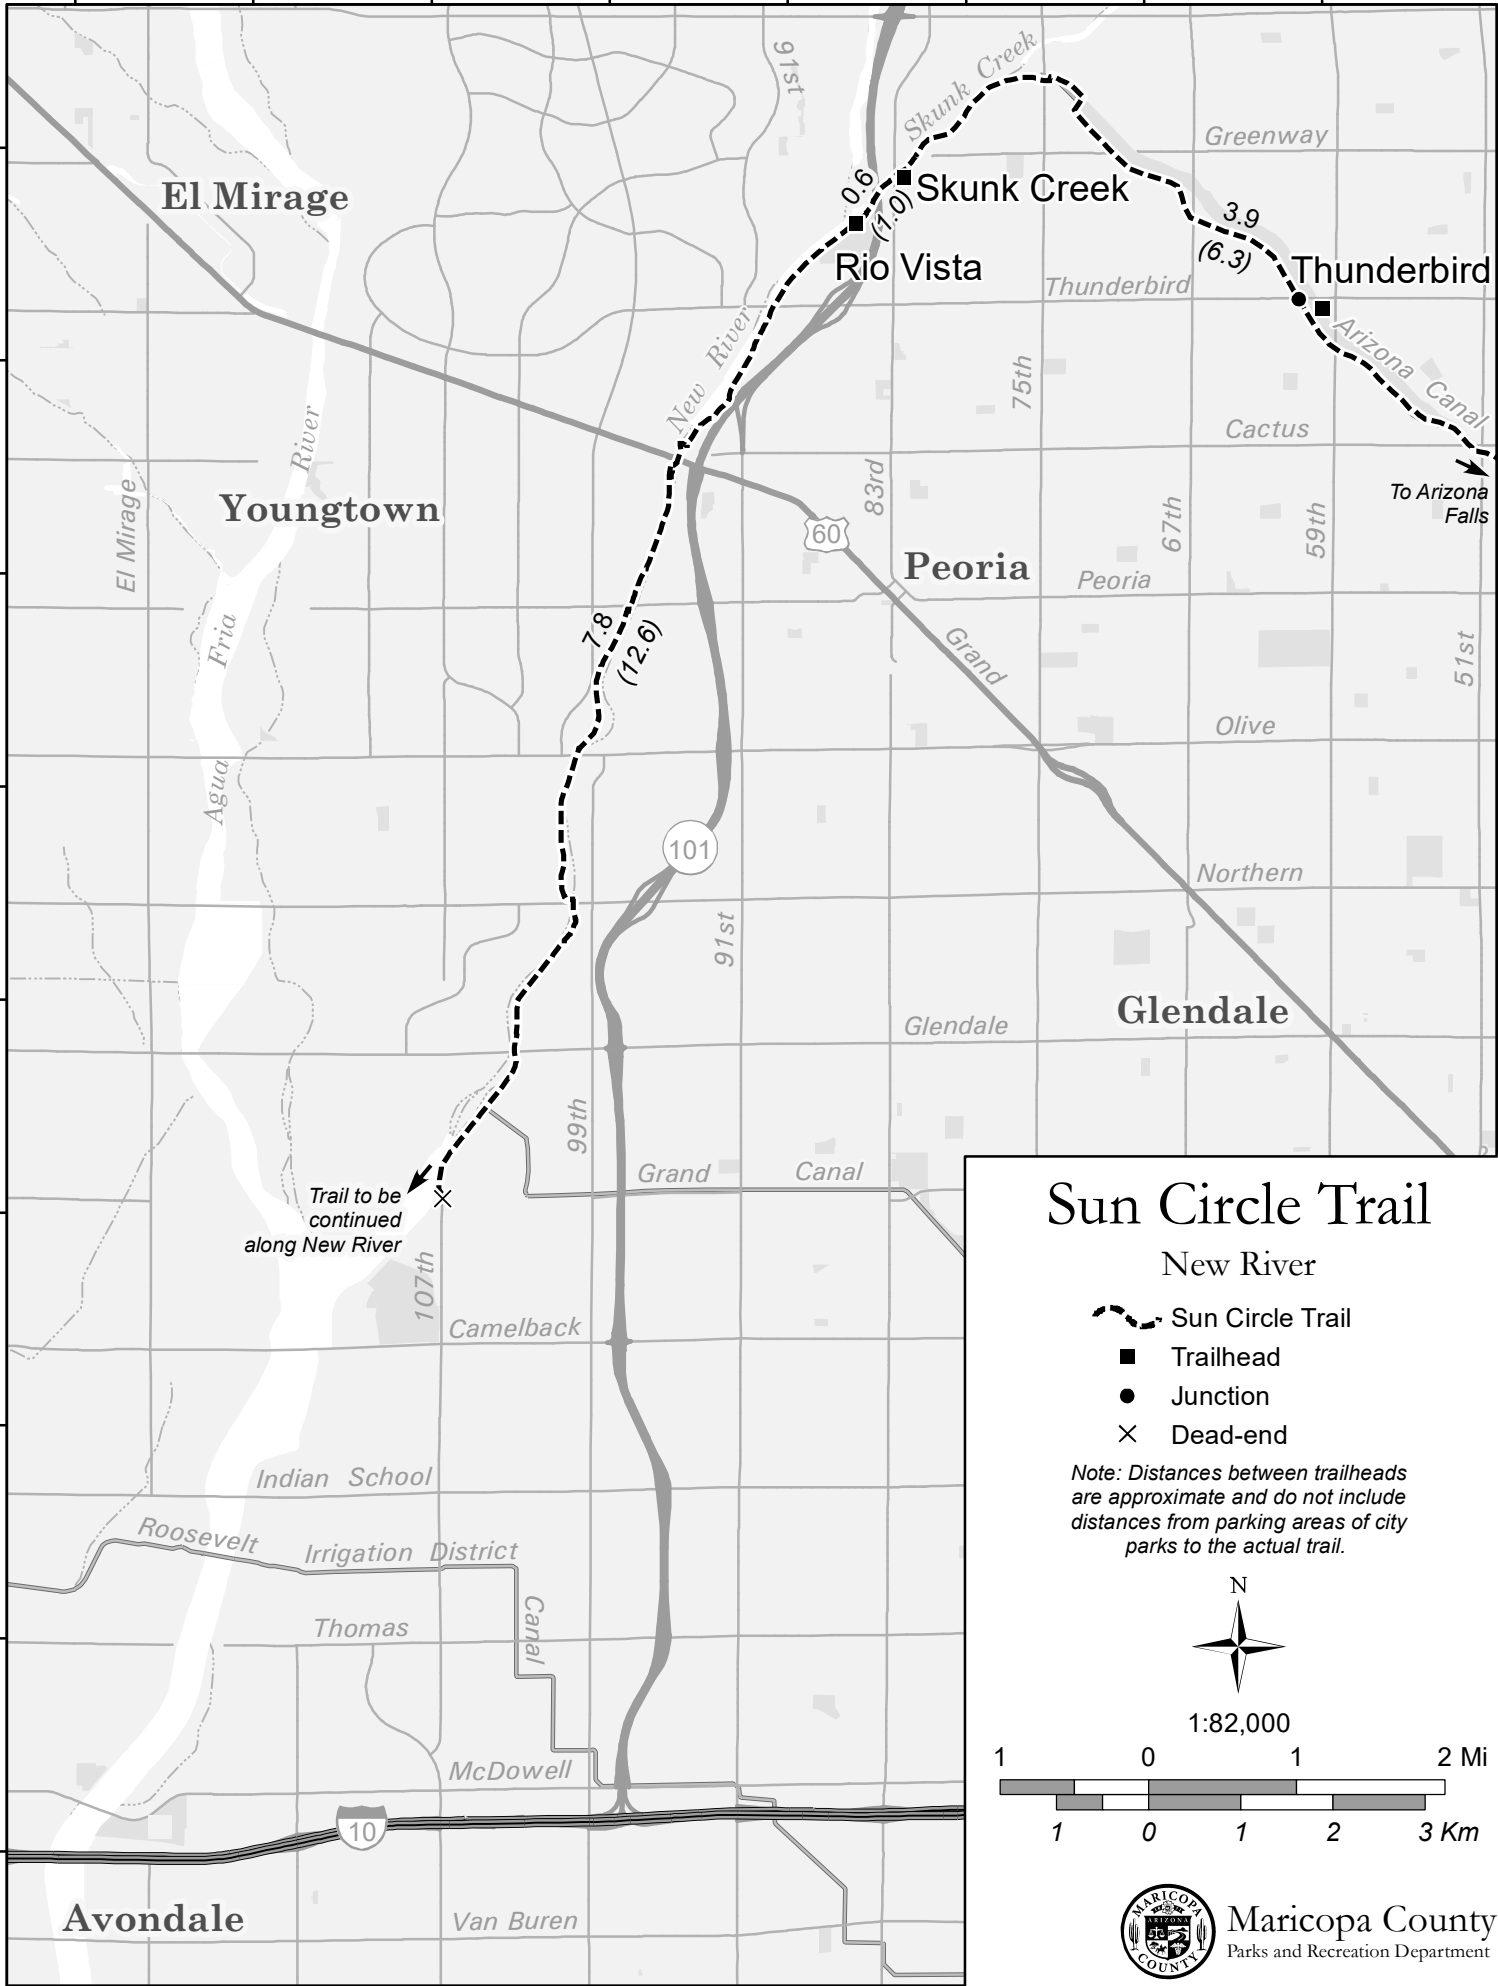

112°20'0"W 112°18'45"W 112°17'30"W 112°16'15"W 112°15'0"W 112°13'45"W 112°12'30"W 112°11'15"W

33°37'30"N  
33°36'15"N  
33°35'0"N  
33°33'45"N  
33°32'30"N  
33°31'15"N  
33°30'0"N  
33°28'45"N  
33°27'30"N

# Sun Circle Trail

New River

- Sun Circle Trail
- Trailhead
- Junction
- Dead-end

*Note: Distances between trailheads are approximate and do not include distances from parking areas of city parks to the actual trail.*