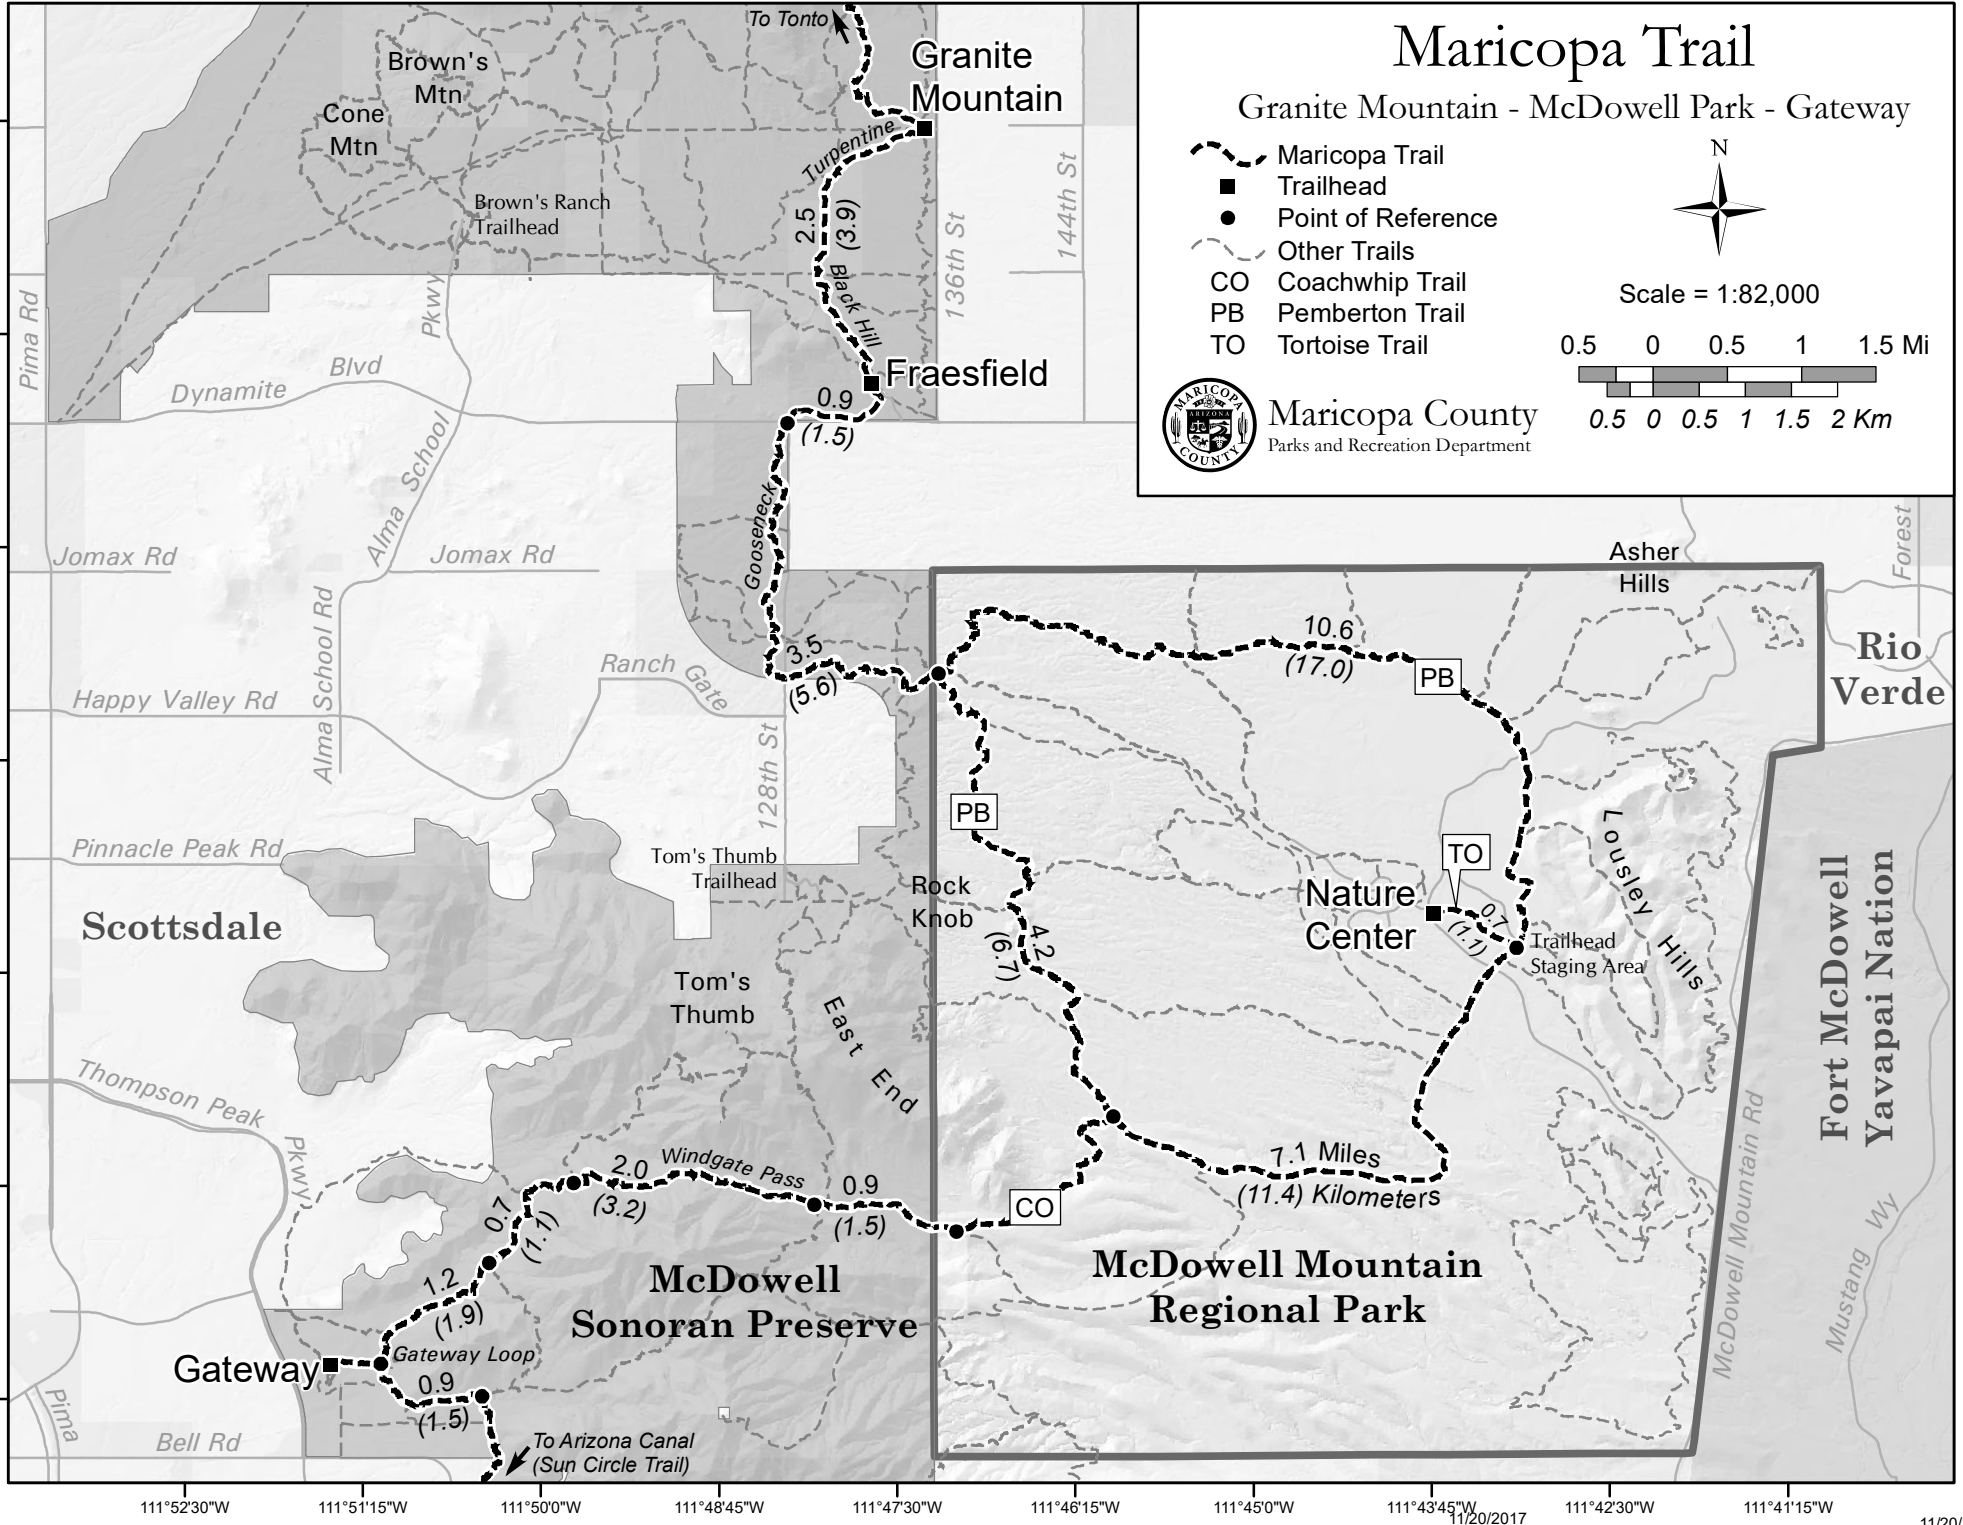

Maricopa Trail

Granite Mountain - McDowell Park - Gateway

- Maricopa Trail
- Trailhead
- Point of Reference
- Other Trails
- CO Coachwhip Trail
- PB Pemberton Trail
- TO Tortoise Trail

Scale = 1:82,000

0.5 0 0.5 1 1.5 Mi

0.5 0 0.5 1 1.5 2 Km

Maricopa County
Parks and Recreation Department

111°52'30"W 111°51'15"W 111°50'0"W 111°48'45"W 111°47'30"W 111°46'15"W 111°45'0"W 111°43'45"W 111°42'30"W 111°41'15"W

11/20/2017

11/20/2017