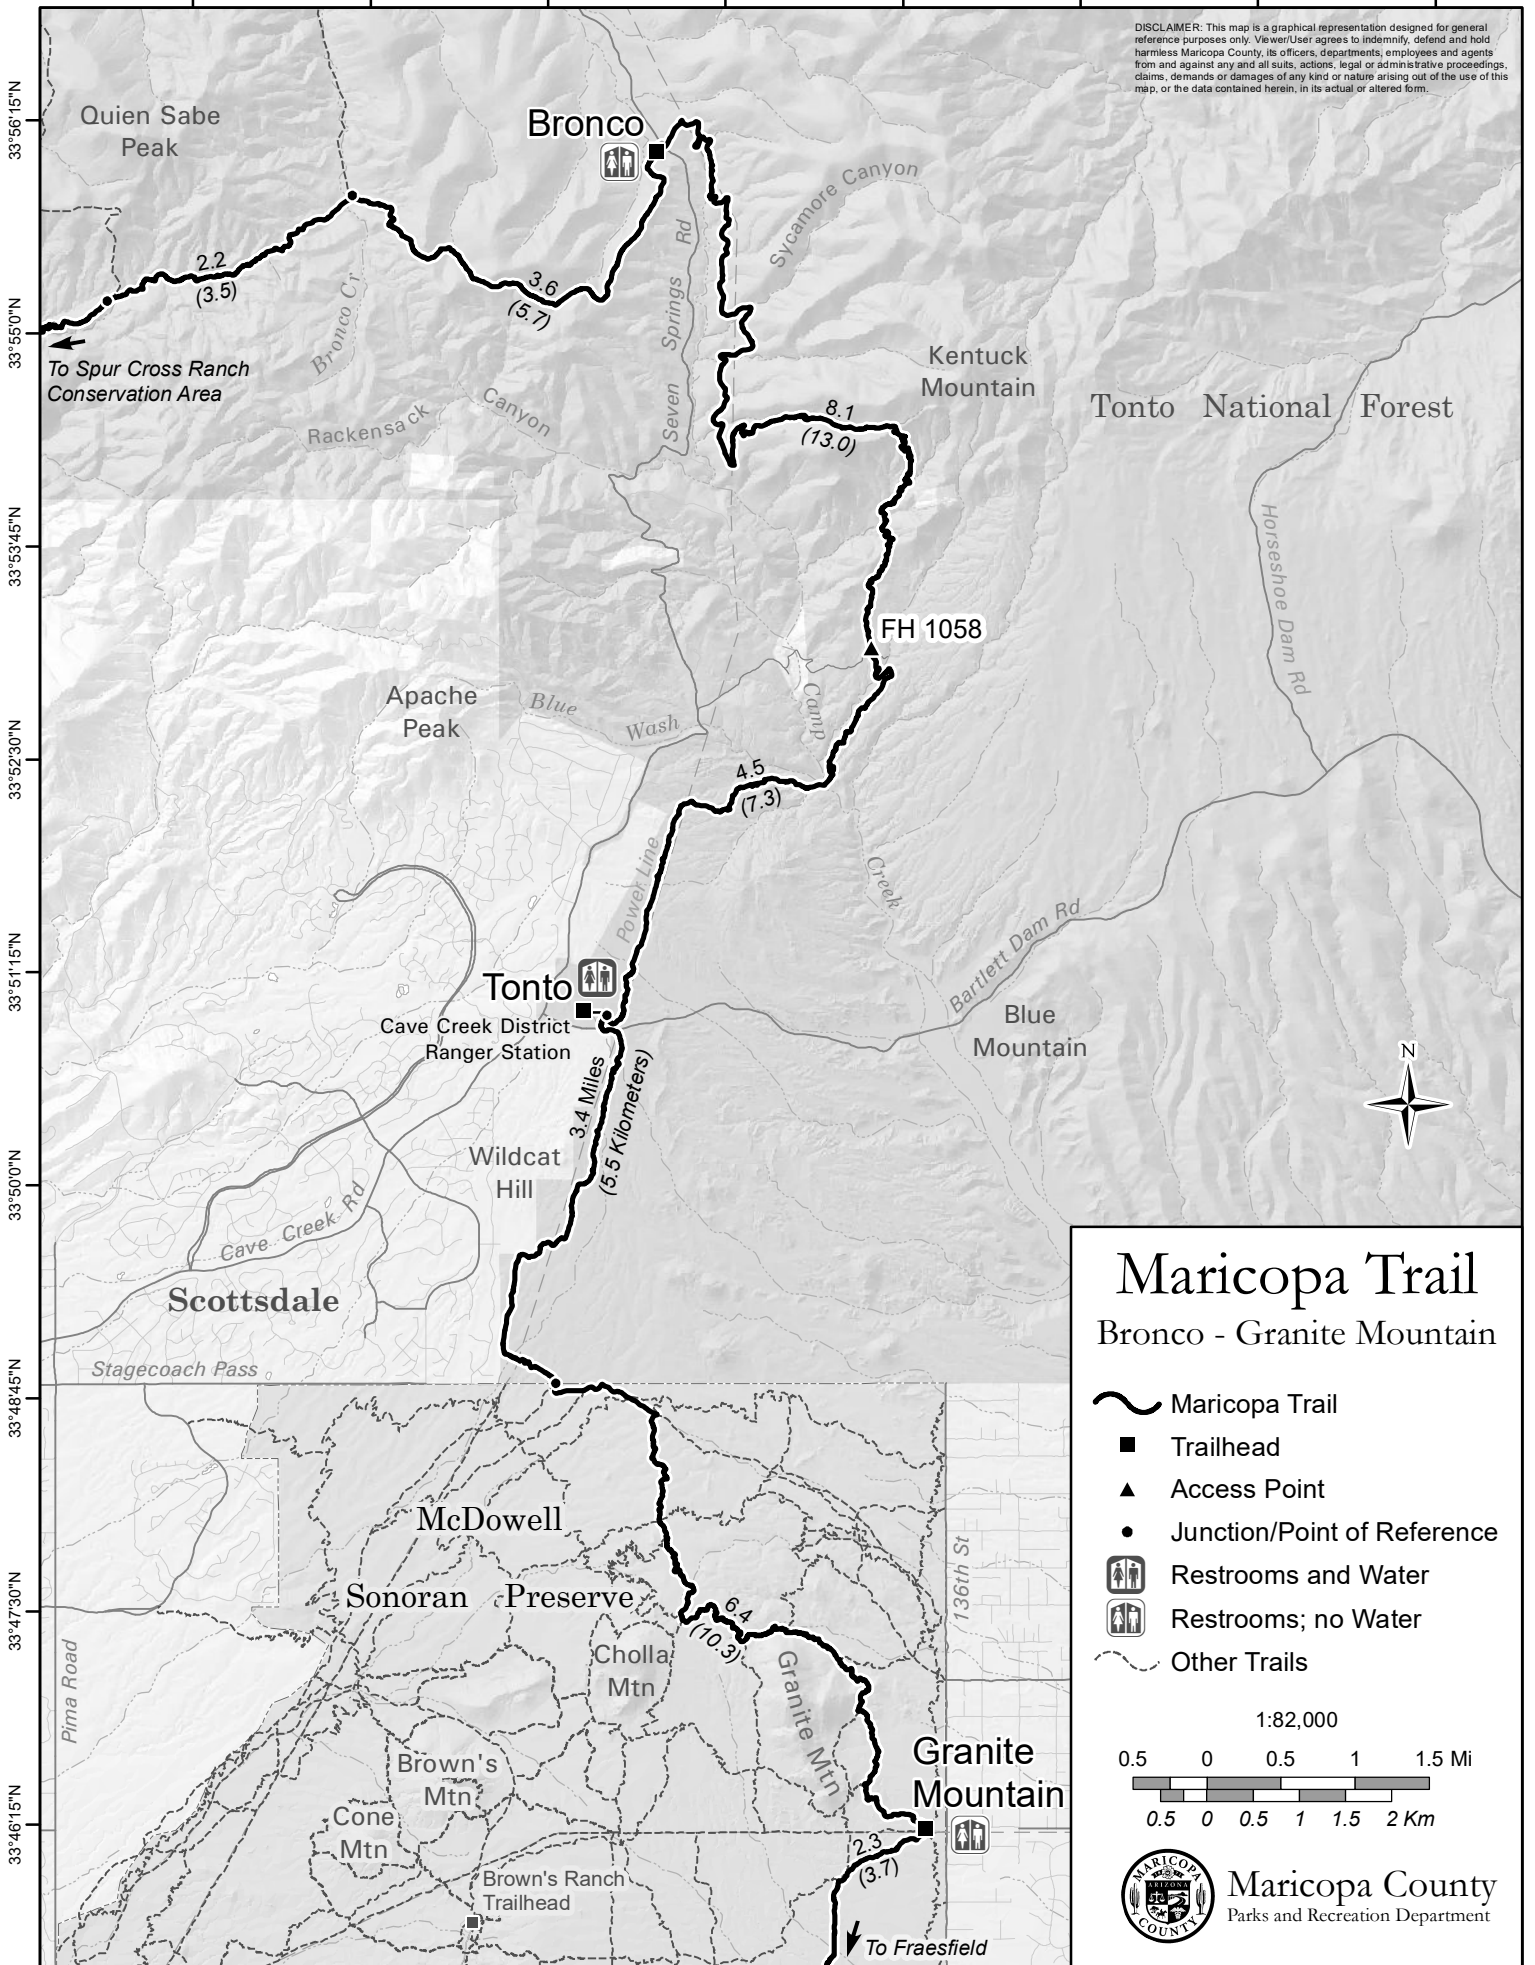

Maricopa Trail

Bronco - Granite Mountain

- Maricopa Trail
- Trailhead
- Access Point
- Junction/Point of Reference
- Restrooms and Water
- Restrooms; no Water
- Other Trails