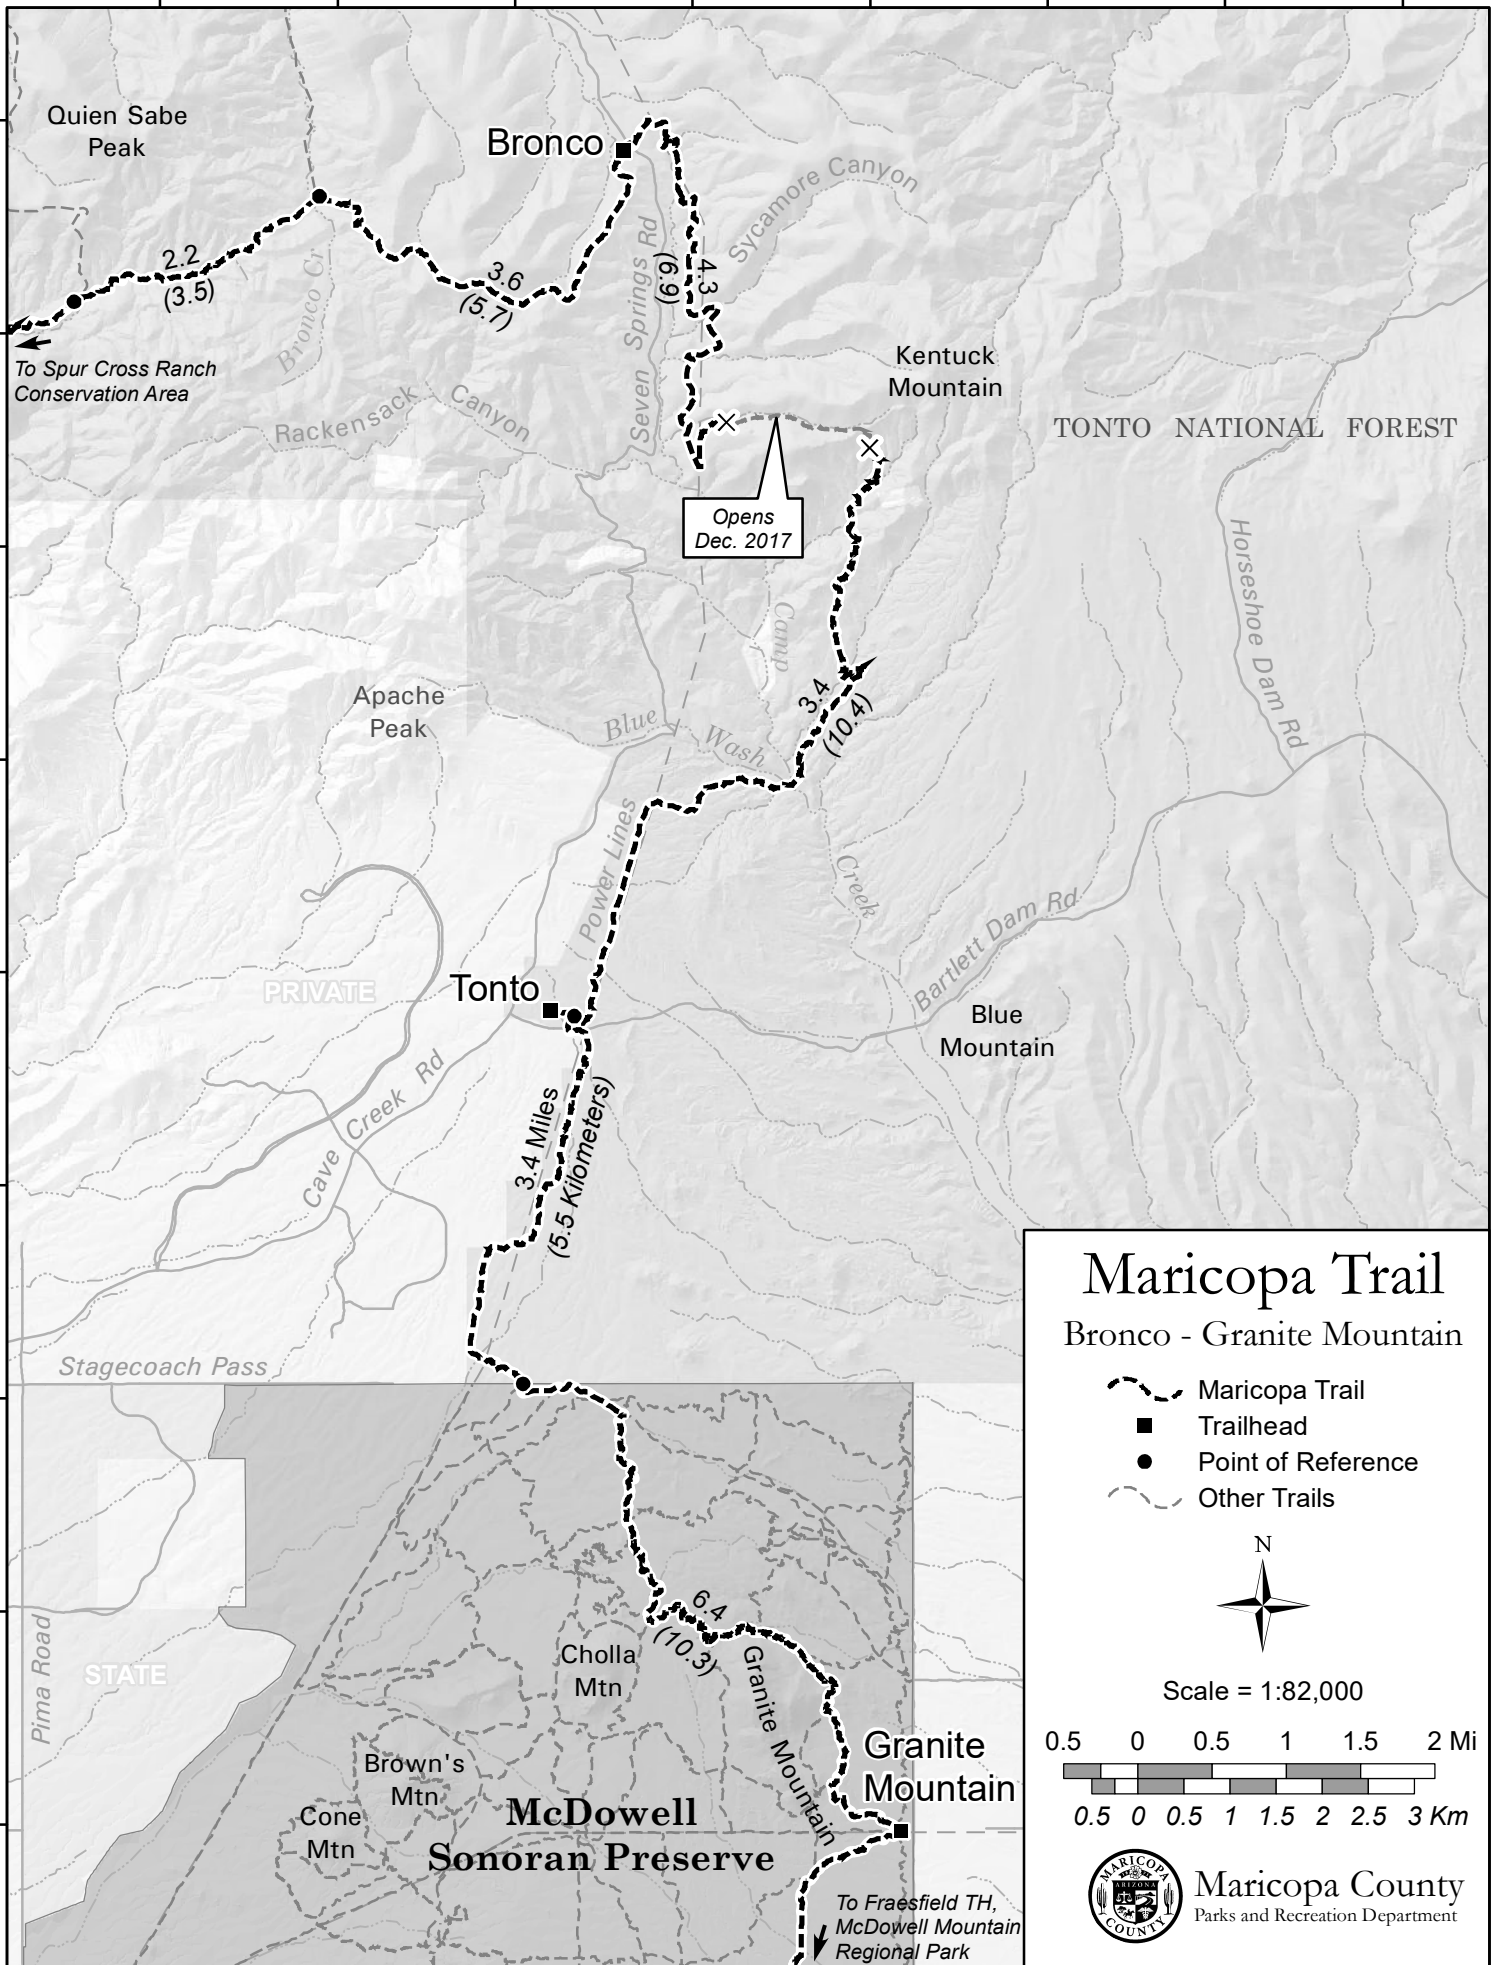

111°52'30"W 111°51'15"W 111°50"0"W 111°48'45"W 111°47'30"W 111°46'15"W 111°45'0"W 111°43'45"W

33°56'15"N
33°55'0"N
33°53'45"N
33°52'30"N
33°51'15"N
33°50'0"N
33°48'45"N
33°47'30"N
33°46'15"N

Maricopa Trail

Bronco - Granite Mountain

- Maricopa Trail
- Trailhead
- Point of Reference
- Other Trails

N

Scale = 1:82,000

0.5 0 0.5 1 1.5 2 Mi

0.5 0 0.5 1 1.5 2 2.5 3 Km

Maricopa County
Parks and Recreation Department