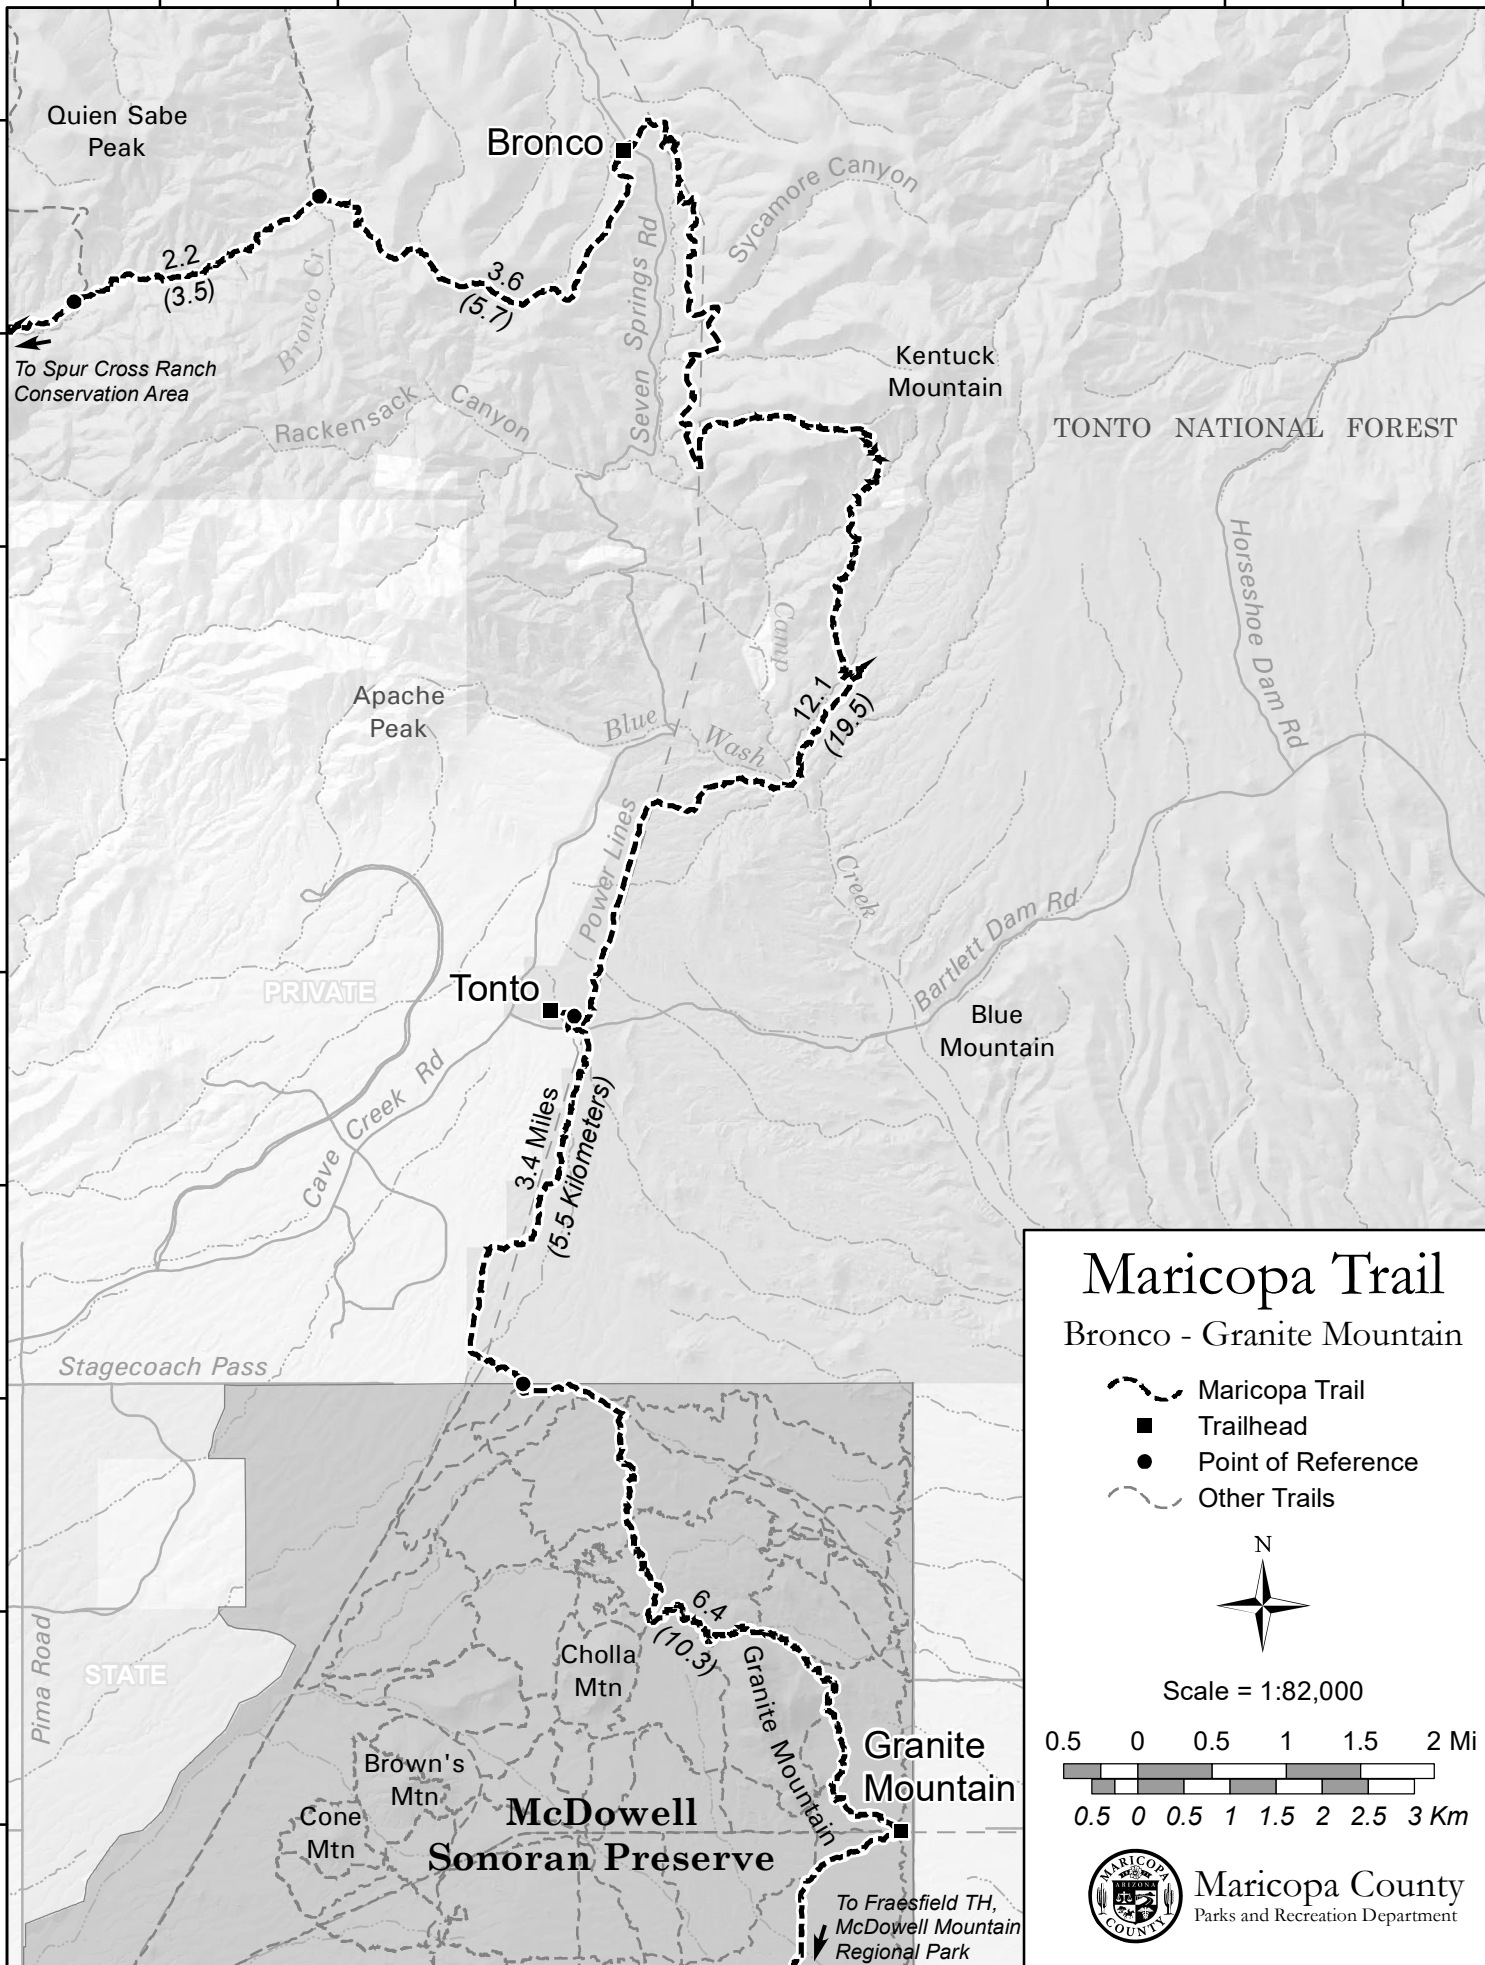

111°52'30"W 111°51'15"W 111°50'0"W 111°48'45"W 111°47'30"W 111°46'15"W 111°45'0"W 111°43'45"W

33°56'15"N
33°55'0"N
33°53'45"N
33°52'30"N
33°51'15"N
33°50'0"N
33°48'45"N
33°47'30"N
33°46'15"N

Maricopa Trail

Bronco - Granite Mountain

- Maricopa Trail
- Trailhead
- Point of Reference
- Other Trails

N

Scale = 1:82,000

0.5 0 0.5 1 1.5 2 Mi

0.5 0 0.5 1 1.5 2 2.5 3 Km

Maricopa County
Parks and Recreation Department