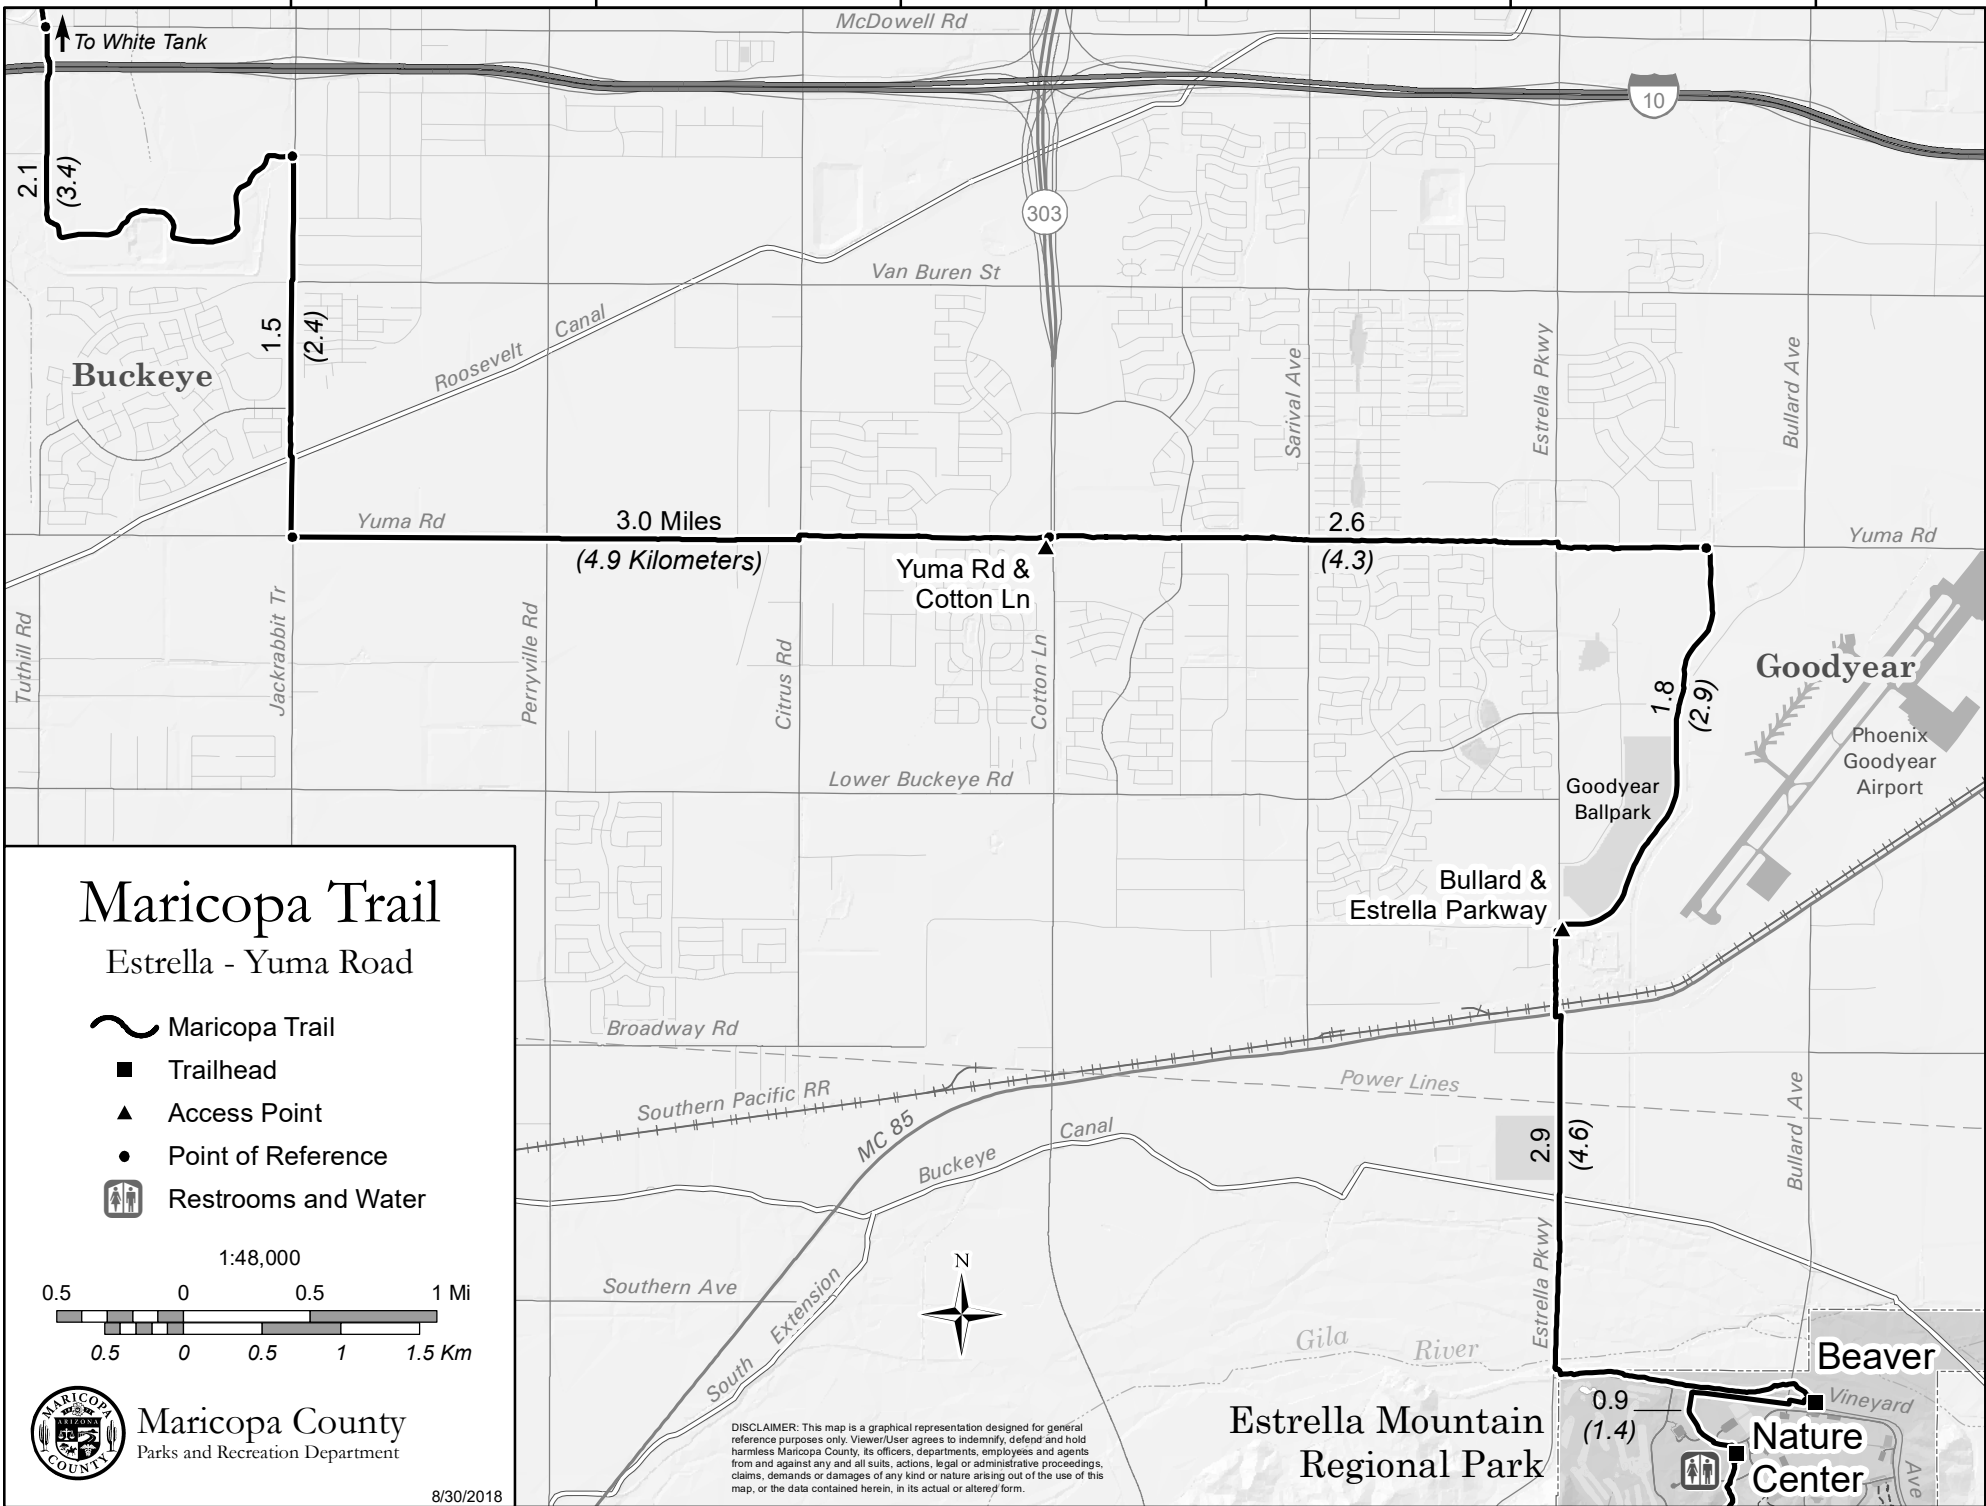

112°28'45"W

112°27'30"W

112°26'15"W

112°25'0"W

112°23'45"W

112°22'30"W

33°27'30"N

33°26'15"N

33°25'0"N

33°23'45"N

Maricopa Trail

Estrella - Yuma Road

- Maricopa Trail
- Trailhead
- Access Point
- Point of Reference
- Restrooms and Water