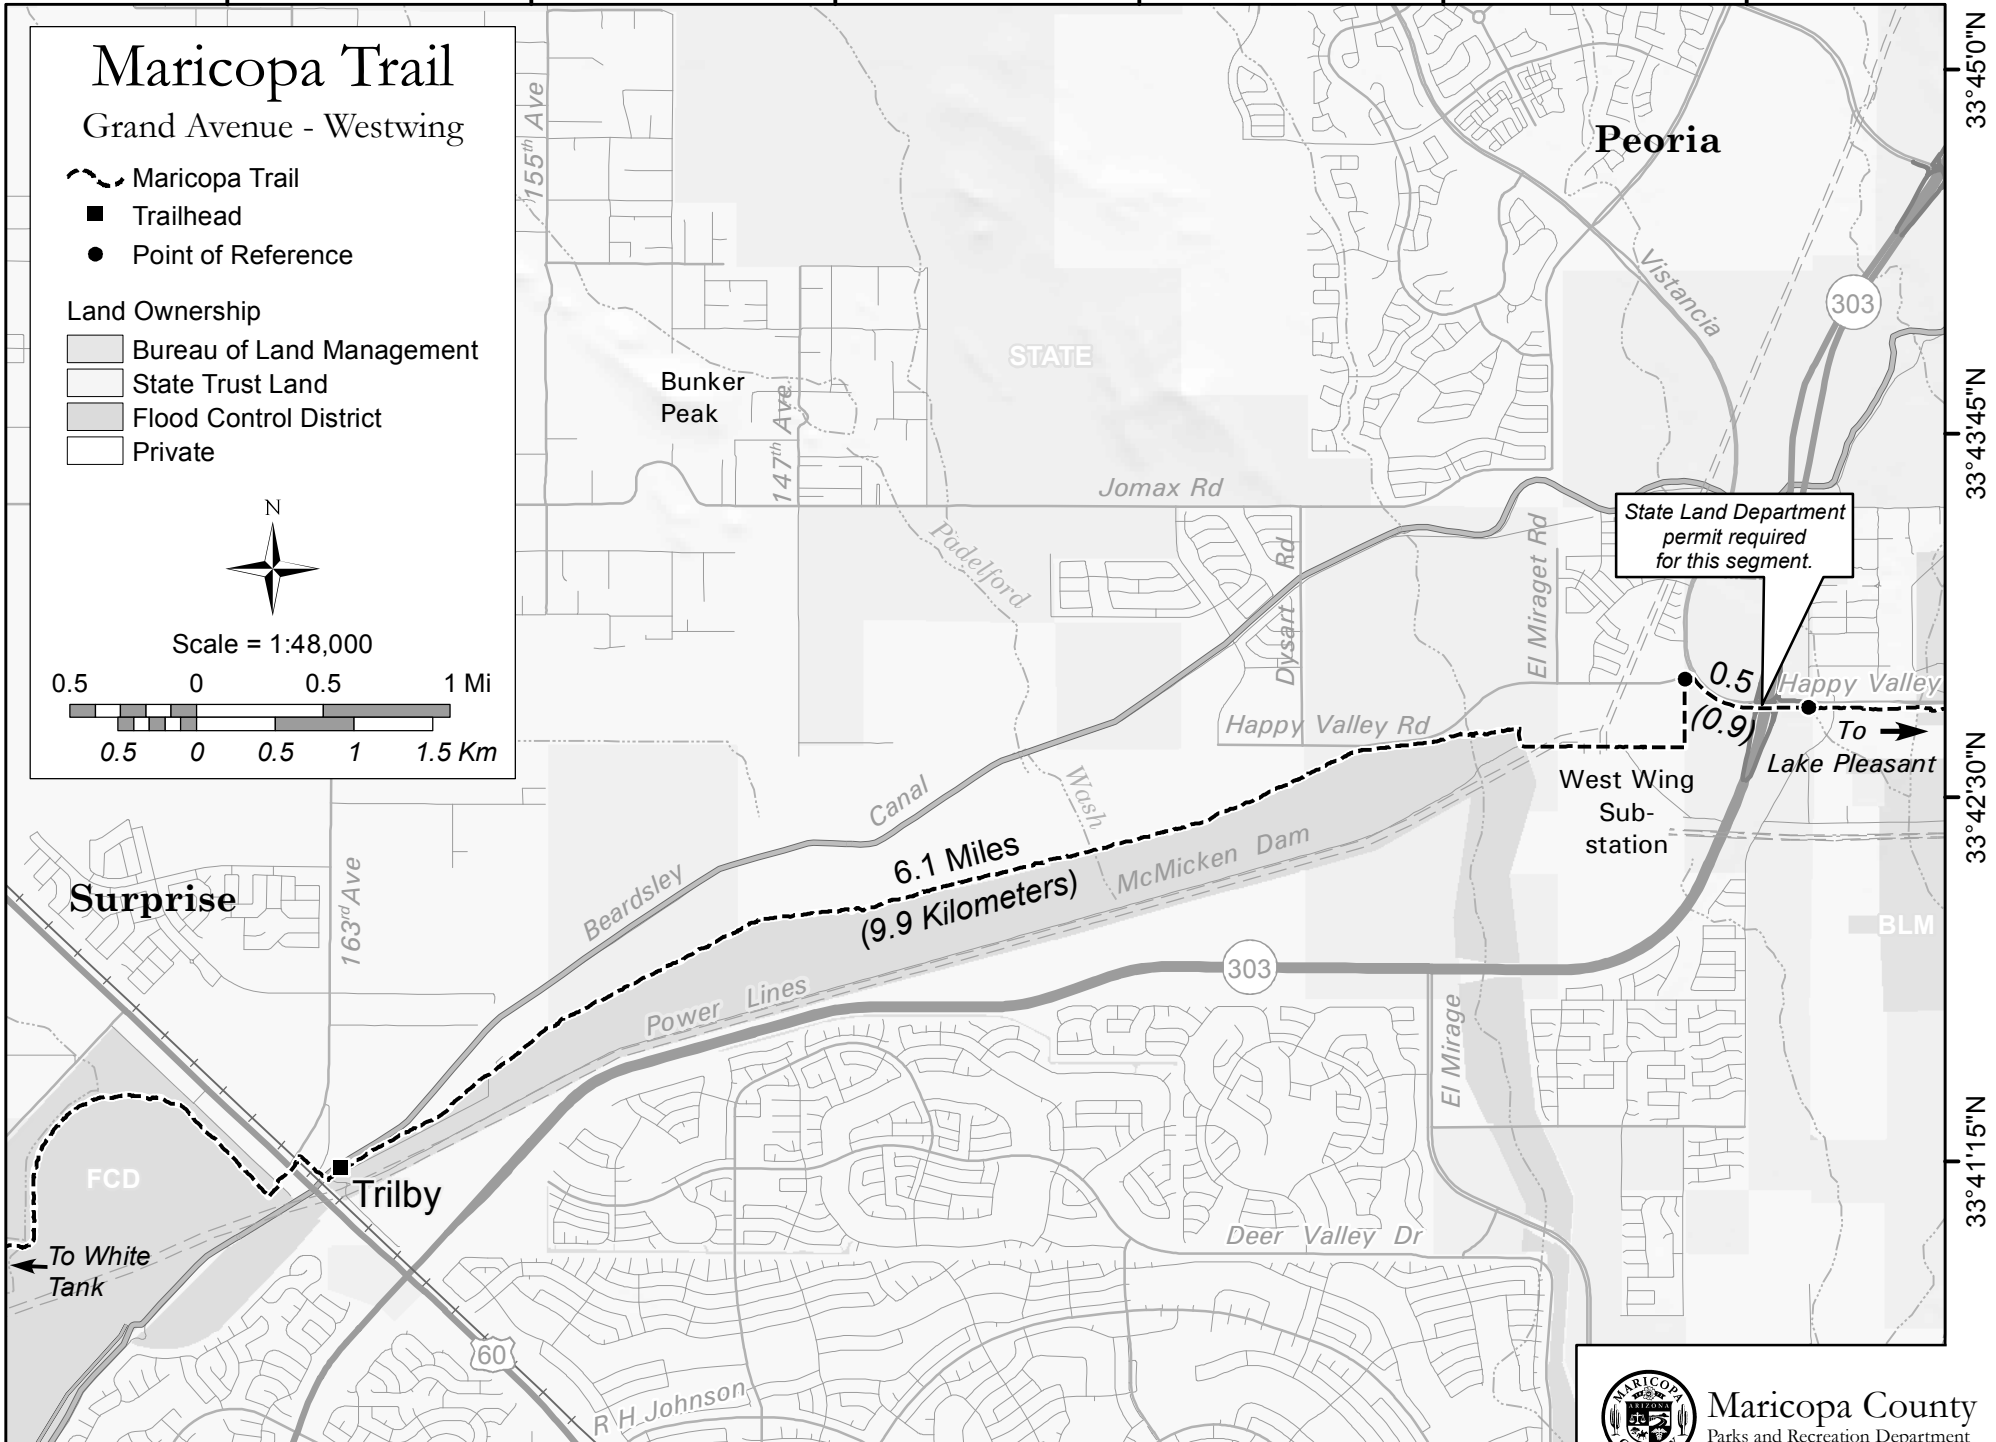

112°25'0"W

112°23'45"W

112°22'30"W

112°21'15"W

112°20'0"W

112°18'45"W

Maricopa Trail

Grand Avenue - Westwing

- Maricopa Trail
- Trailhead
- Point of Reference

Land Ownership

- Bureau of Land Management
- State Trust Land
- Flood Control District
- Private

Scale = 1:48,000

33°45'0"N

33°43'45"N

33°42'30"N

33°41'15"N