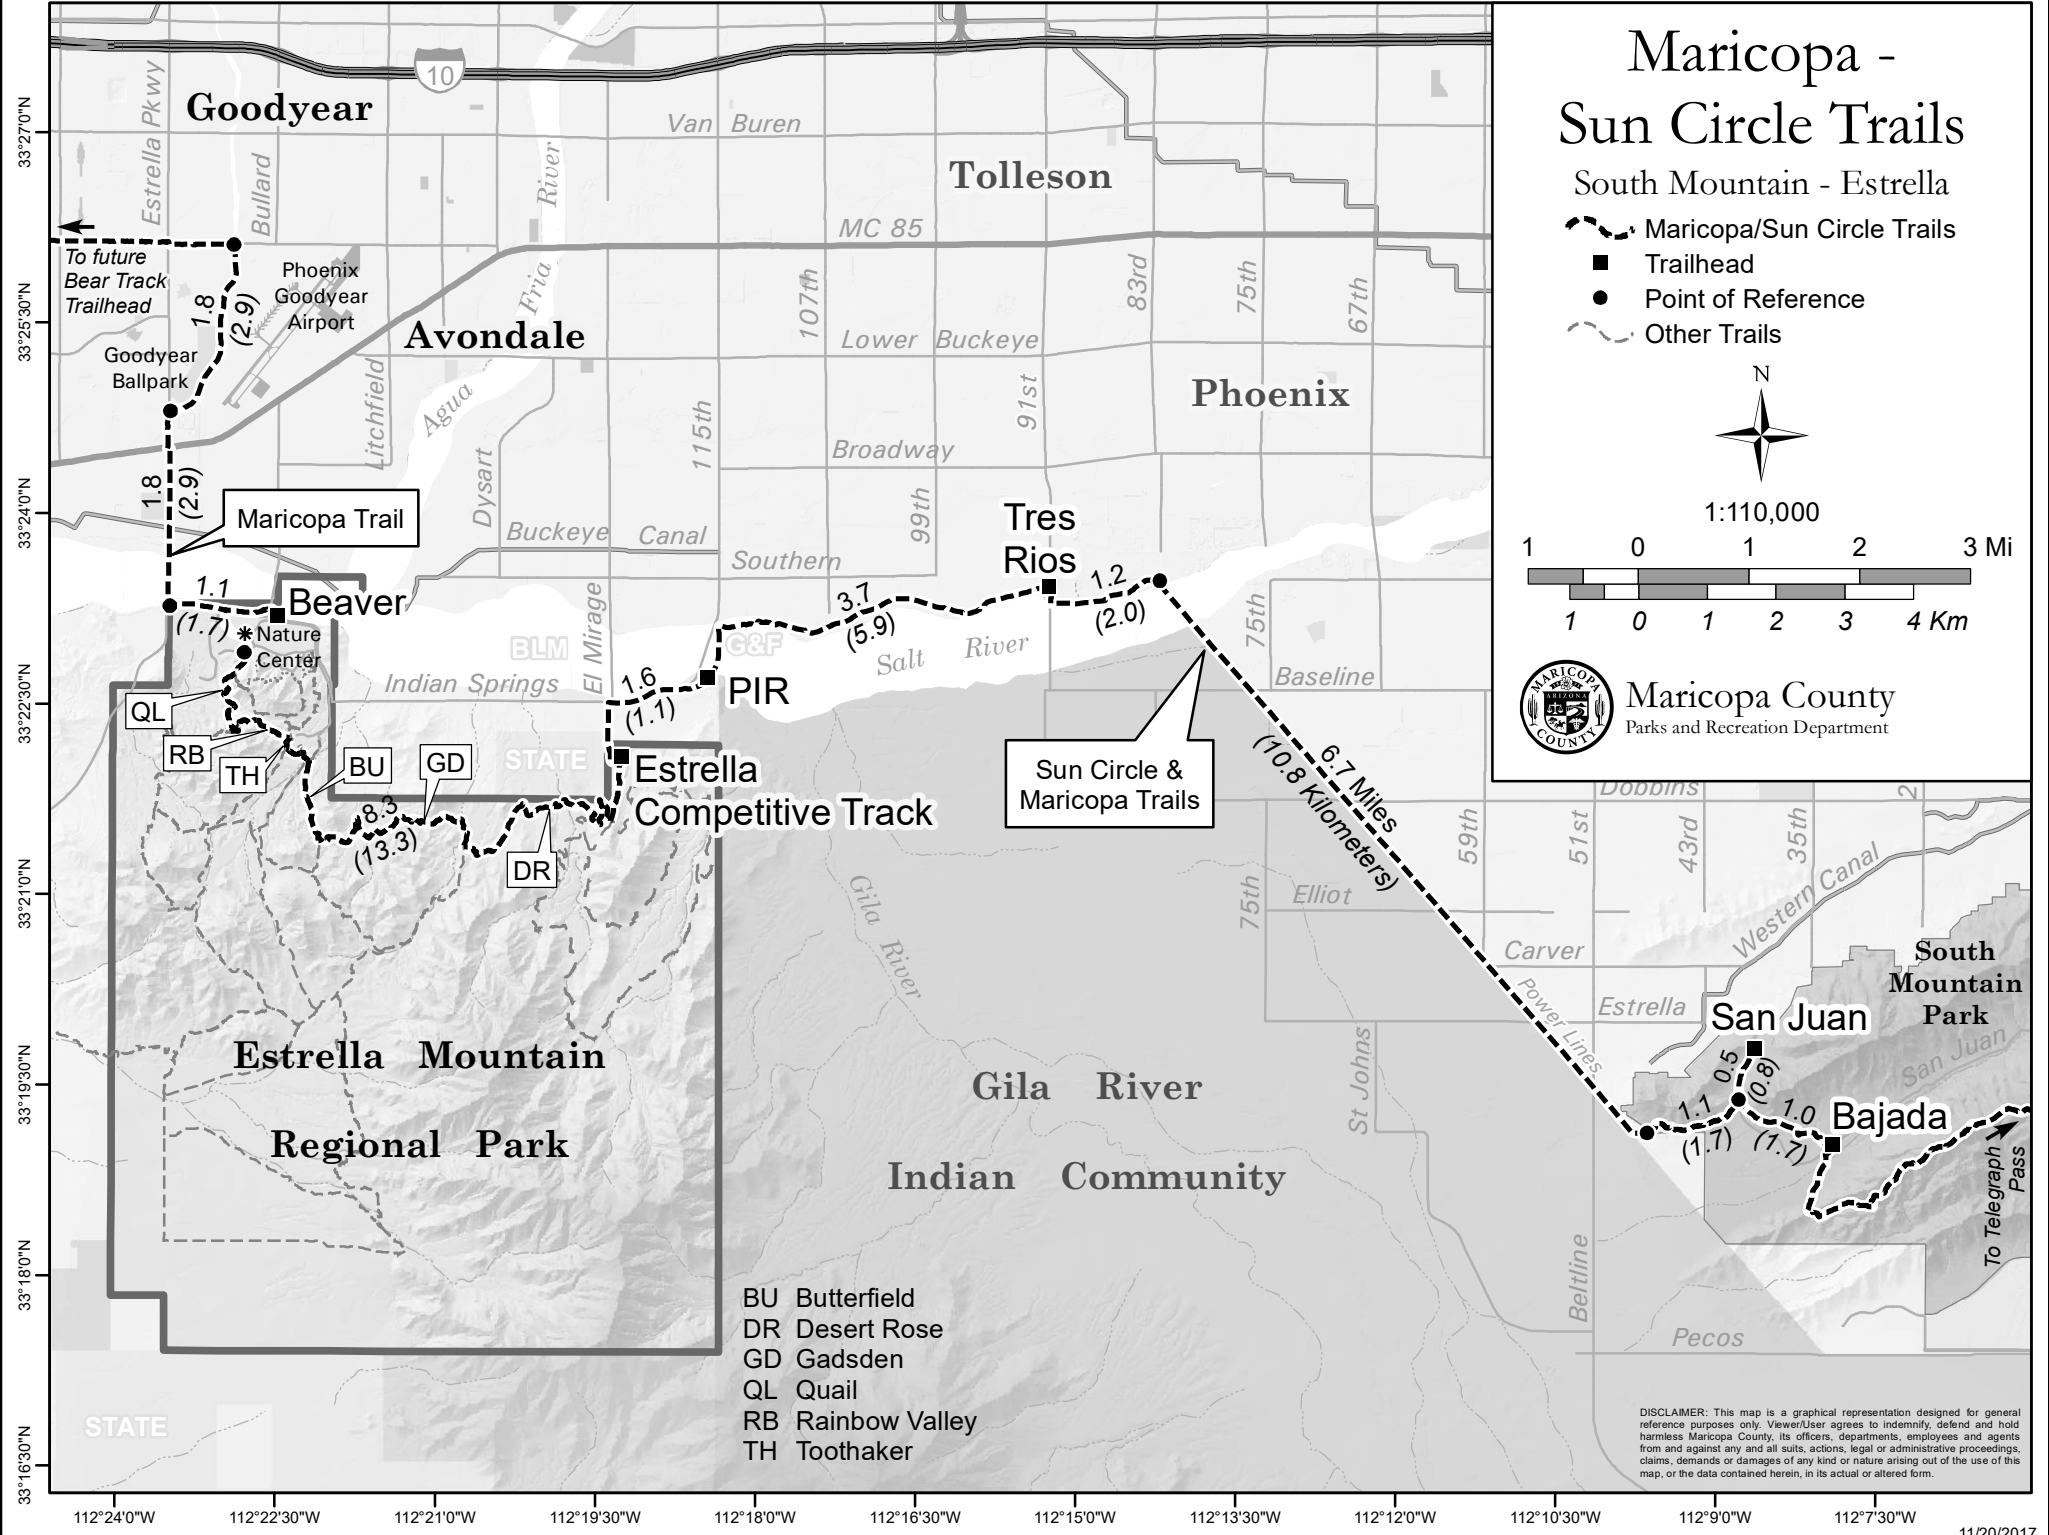

Maricopa County
Parks and Recreation Department