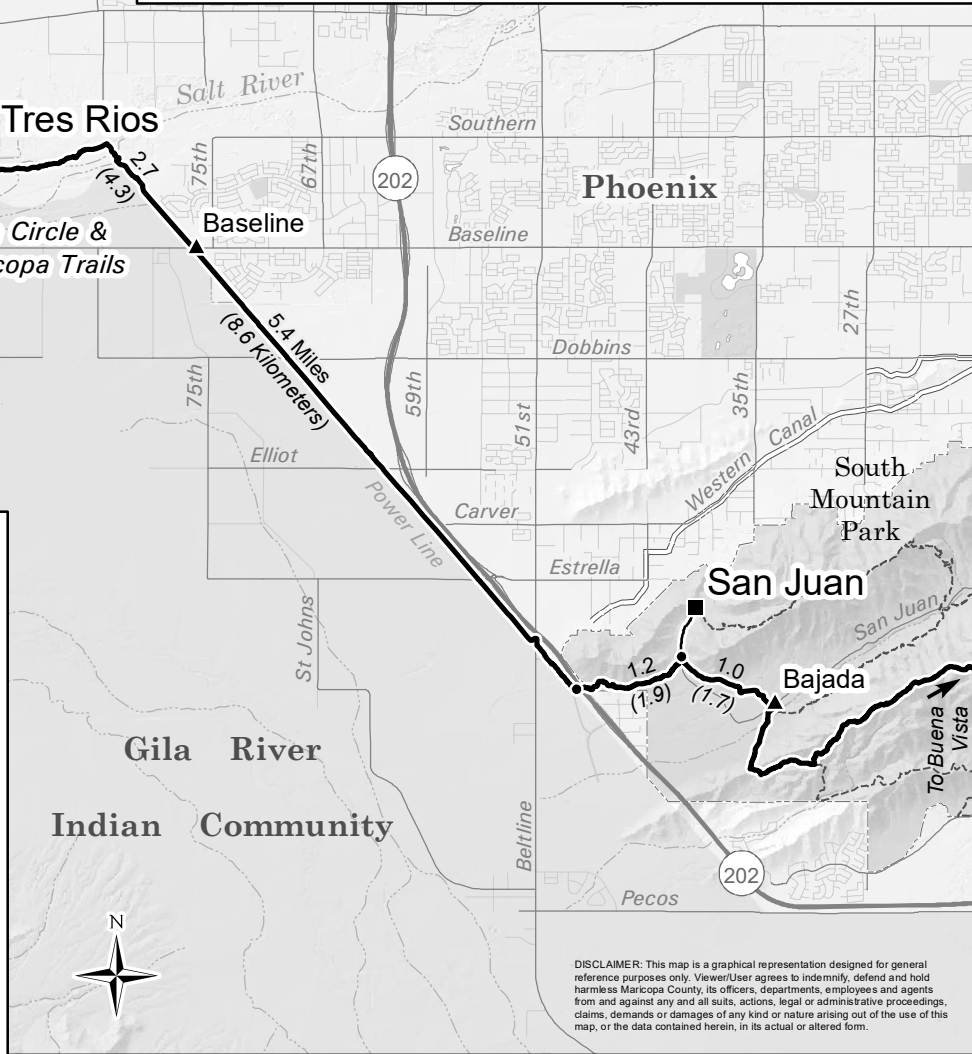

112°24'0"W 112°22'30"W 112°21'0"W 112°19'30"W 112°18'0"W 112°16'30"W 112°15'0"W 112°13'30"W 112°12'0"W 112°10'30"W 112°9'0"W 112°7'30"W

# Maricopa - Sun Circle Trails

## South Mountain - Estrella - Friendship

- Maricopa, Sun Circle Trail
- Trailhead
- Access Point
- Junction/Point of Reference
- Restrooms and Water
- Portable Restrooms
- Other Trails

1:110,000

1 0 1 2

1 0 1 2 3

**MARICOPA COUNTY**  
PARKS & RECREATION

9/1/2021

33°27'0"N  
33°25'30"N  
33°24'0"N  
33°22'30"N  
33°21'0"N  
33°19'30"N  
33°18'0"N  
33°16'30"N