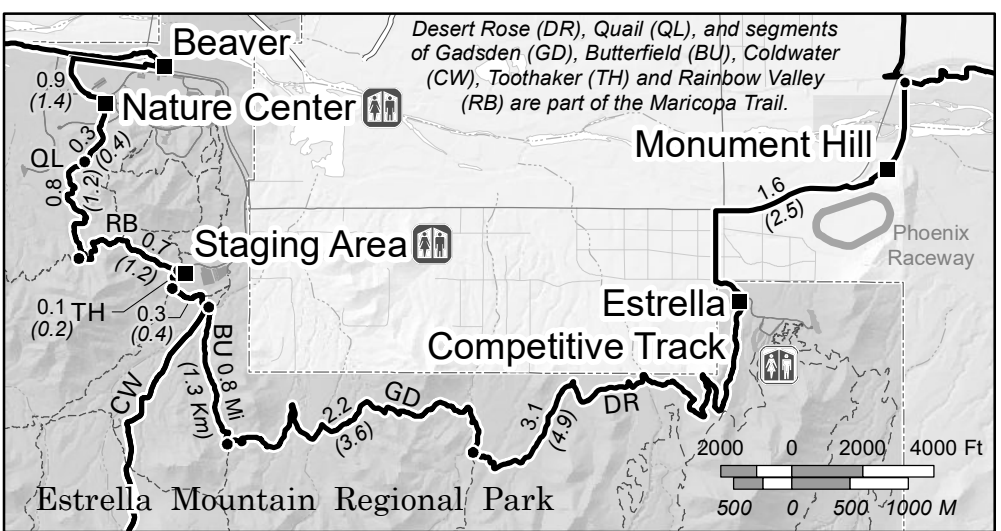

## South Mountain - Estrella - Friendship

- Maricopa, Sun Circle Trail
- Trailhead
- Access Point
- Junction/Point of Reference
- Restrooms and Water
- Portable Restrooms
- Other Trails

1:110,000

1 0 1 2

1 0 1 2 3

**MARICOPA COUNTY**  
PARKS & RECREATION

9/1/2021

33°27'0"N  
33°25'30"N  
33°24'0"N  
33°22'30"N  
33°21'0"N  
33°19'30"N  
33°18'0"N  
33°16'30"N