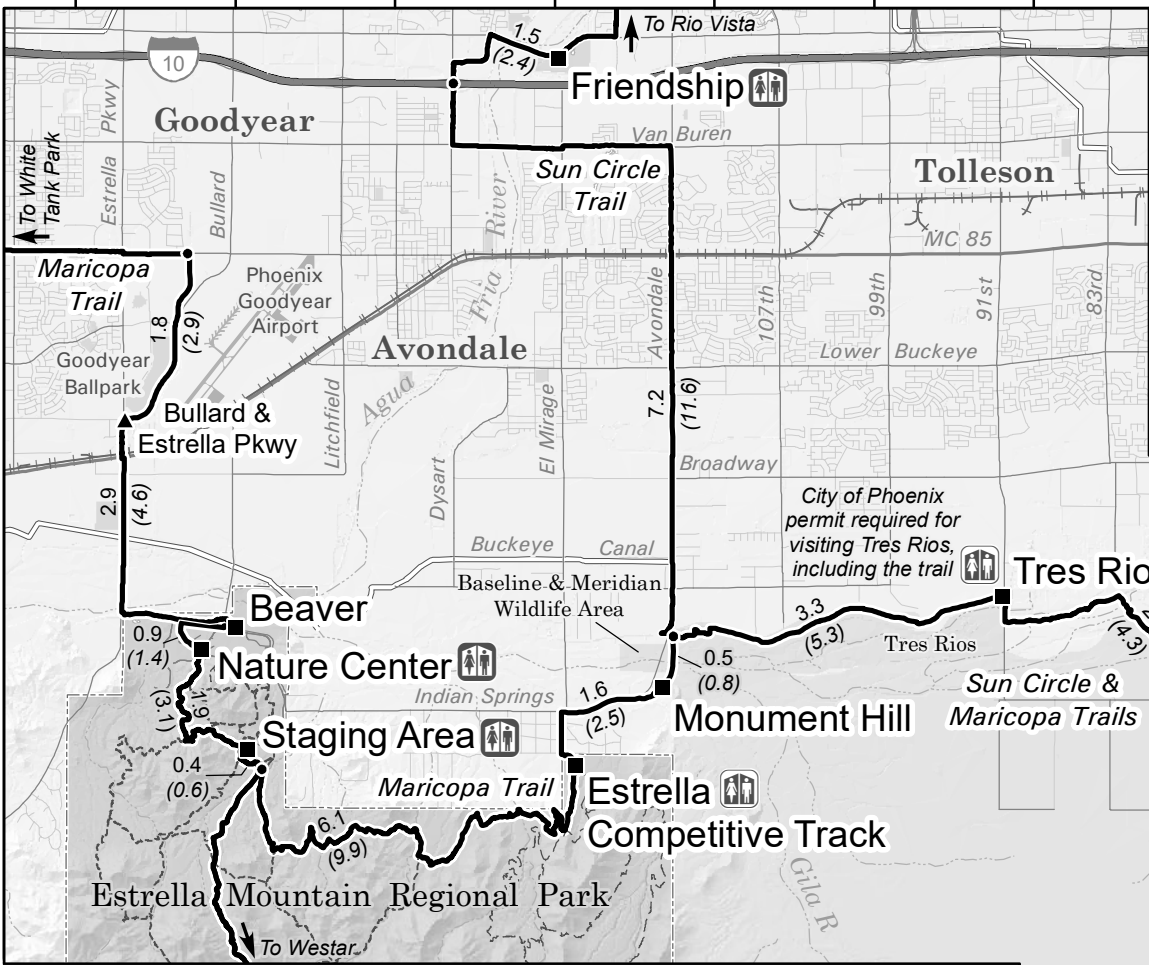

112°24'0"W 112°22'30"W 112°21'0"W 112°19'30"W 112°18'0"W 112°16'30"W 112°15'0"W 112°13'30"W 112°12'0"W 112°10'30"W 112°9'0"W 112°7'30"W

# Maricopa - Sun Circle Trails

## South Mountain - Estrella - Friendship

- Maricopa, Sun Circle Trail
- Trailhead
- Access Point
- Junction/Point of Reference
- Restrooms and Water
- Portable Restrooms
- Other Trails

1:110,000

1 0 1 2

1 0 1 2 3

**MARICOPA COUNTY**  
PARKS & RECREATION

9/1/2021

33°27'0"N  
33°25'30"N  
33°24'0"N  
33°22'30"N  
33°21'0"N  
33°19'30"N  
33°18'0"N  
33°16'30"N