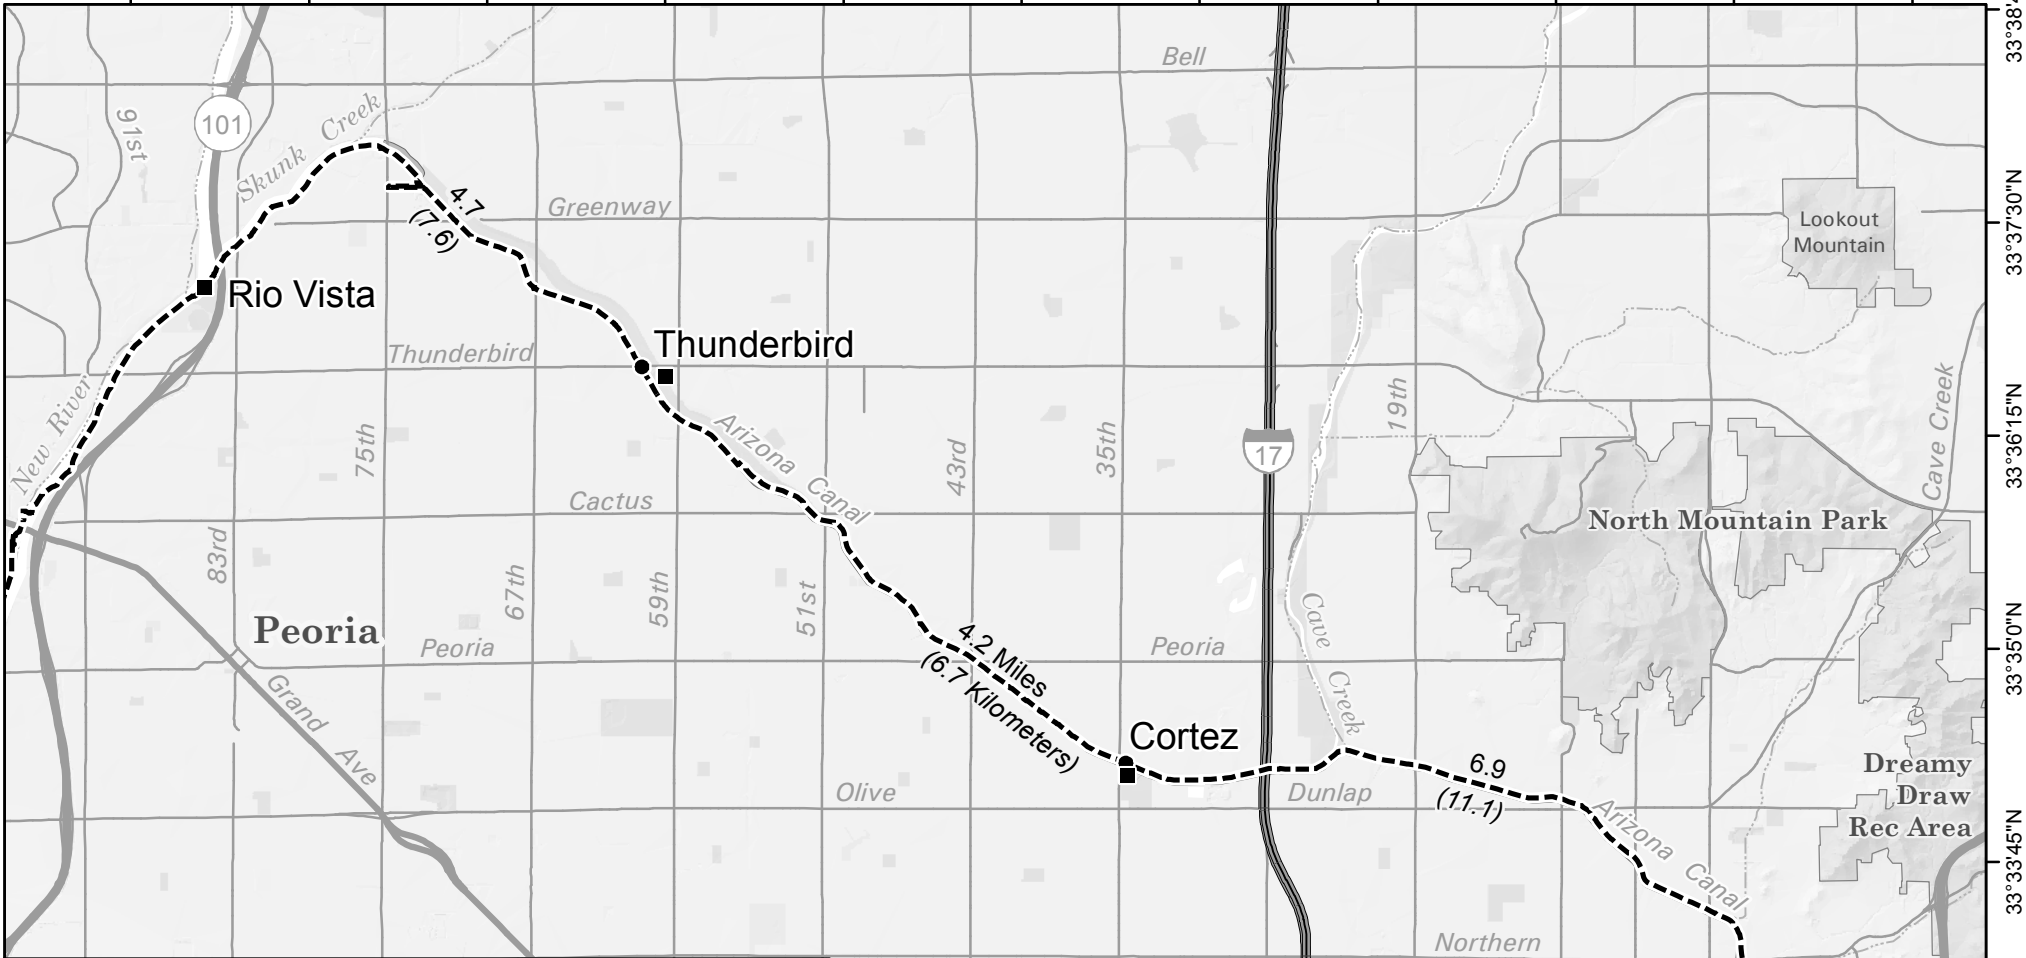

112°15'0"W 112°13'45"W 112°12'30"W 112°11'15"W 112°10'0"W 112°8'45"W 112°7'30"W 112°6'15"W 112°5'0"W 112°3'45"W 112°2'30"W

33°38'45"N  
33°37'30"N  
33°36'15"N  
33°35'0"N  
33°33'45"N  
33°32'30"N  
33°31'15"N

# Sun Circle Trail

SR-51 to Peoria

- Trailhead
- Point of Reference
- - - Sun Circle Trail

Note: Distances between trailheads are approximate and do not include distances from parking areas to the actual trail.