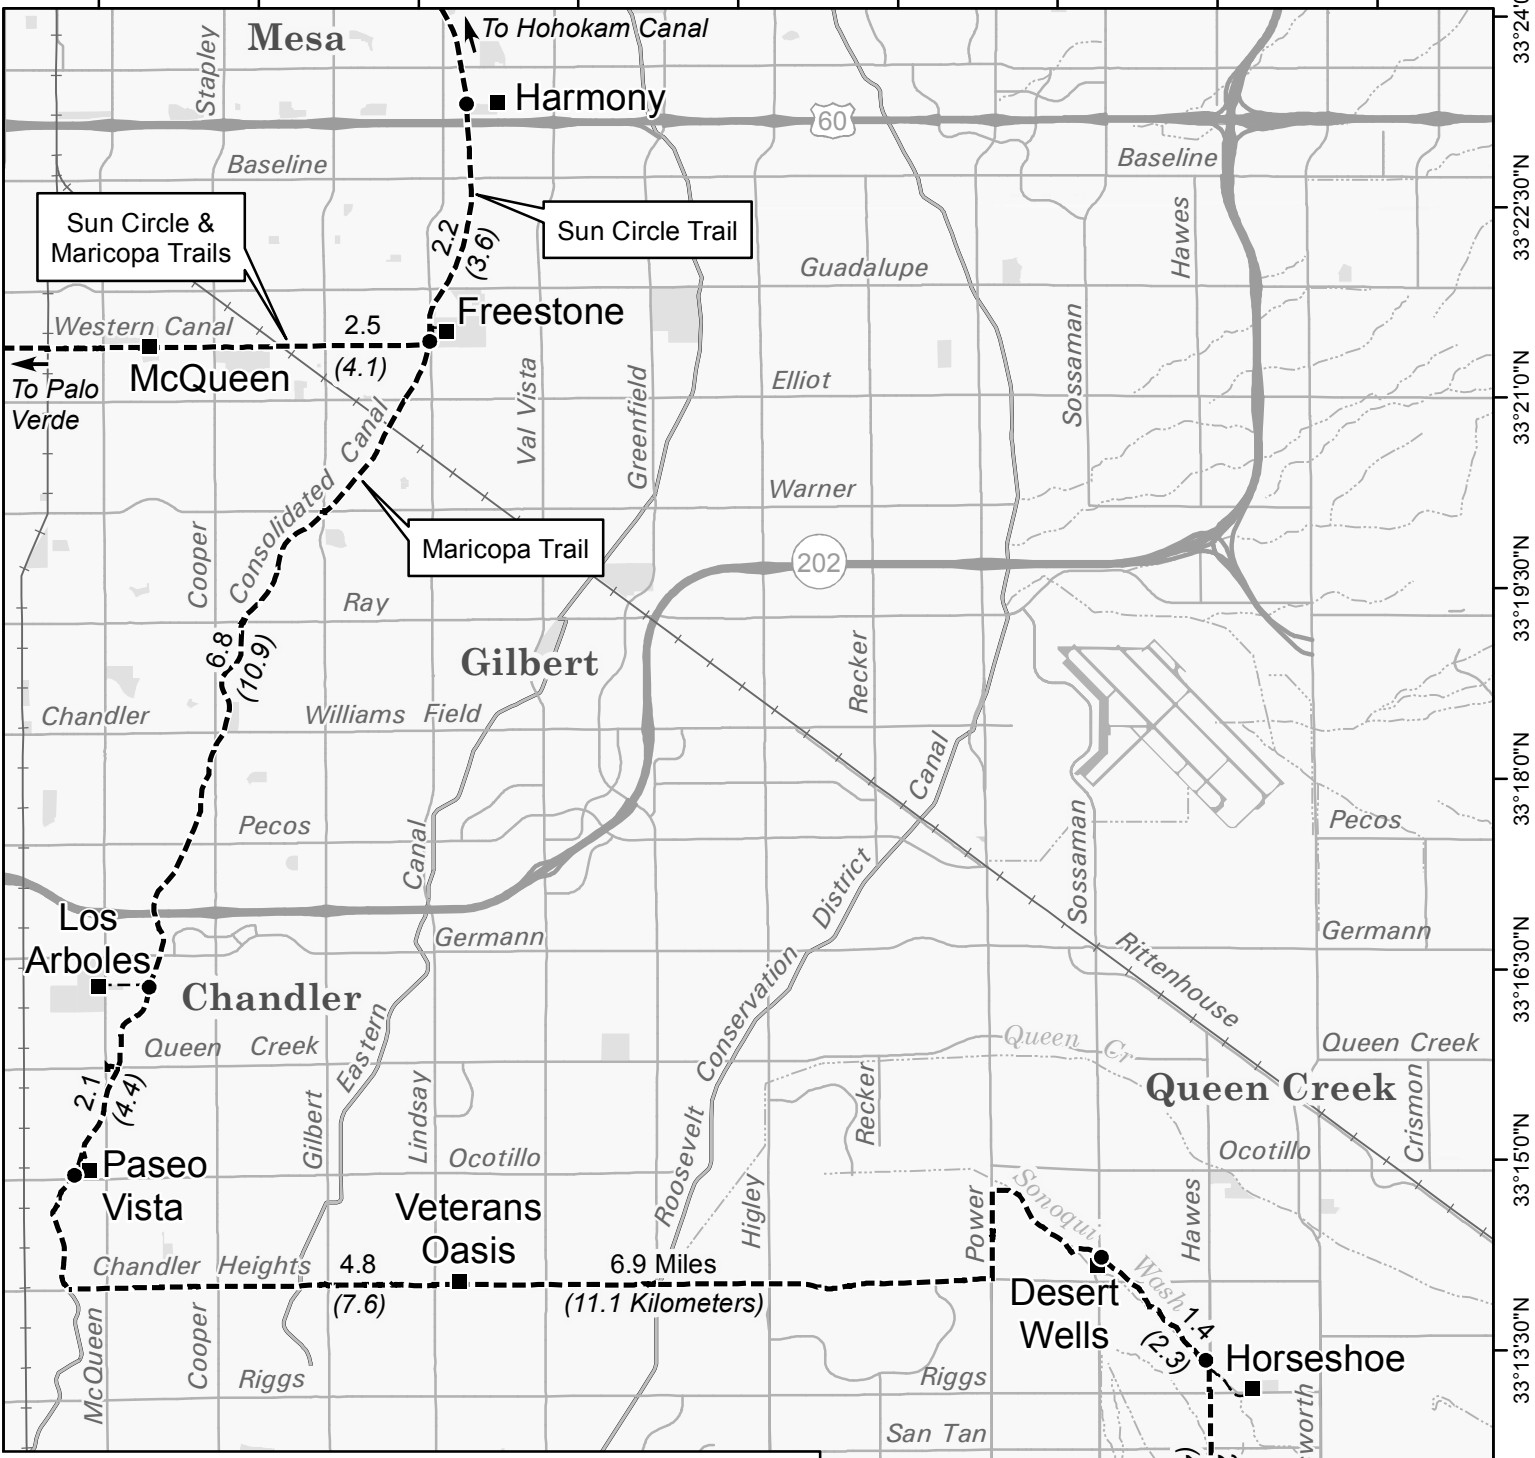

111°49'30"W 111°48'0"W 111°46'30"W 111°45'0"W 111°43'30"W 111°42'0"W 111°40'30"W 111°39'0"W 111°37'30"W

Maricopa Trail - Sun Circle Trail

Gilbert - Queen Creek - San Tan

- Maricopa/Sun Circle Trail
- Trailhead
- Junction
- County Regional Park

1:110,000