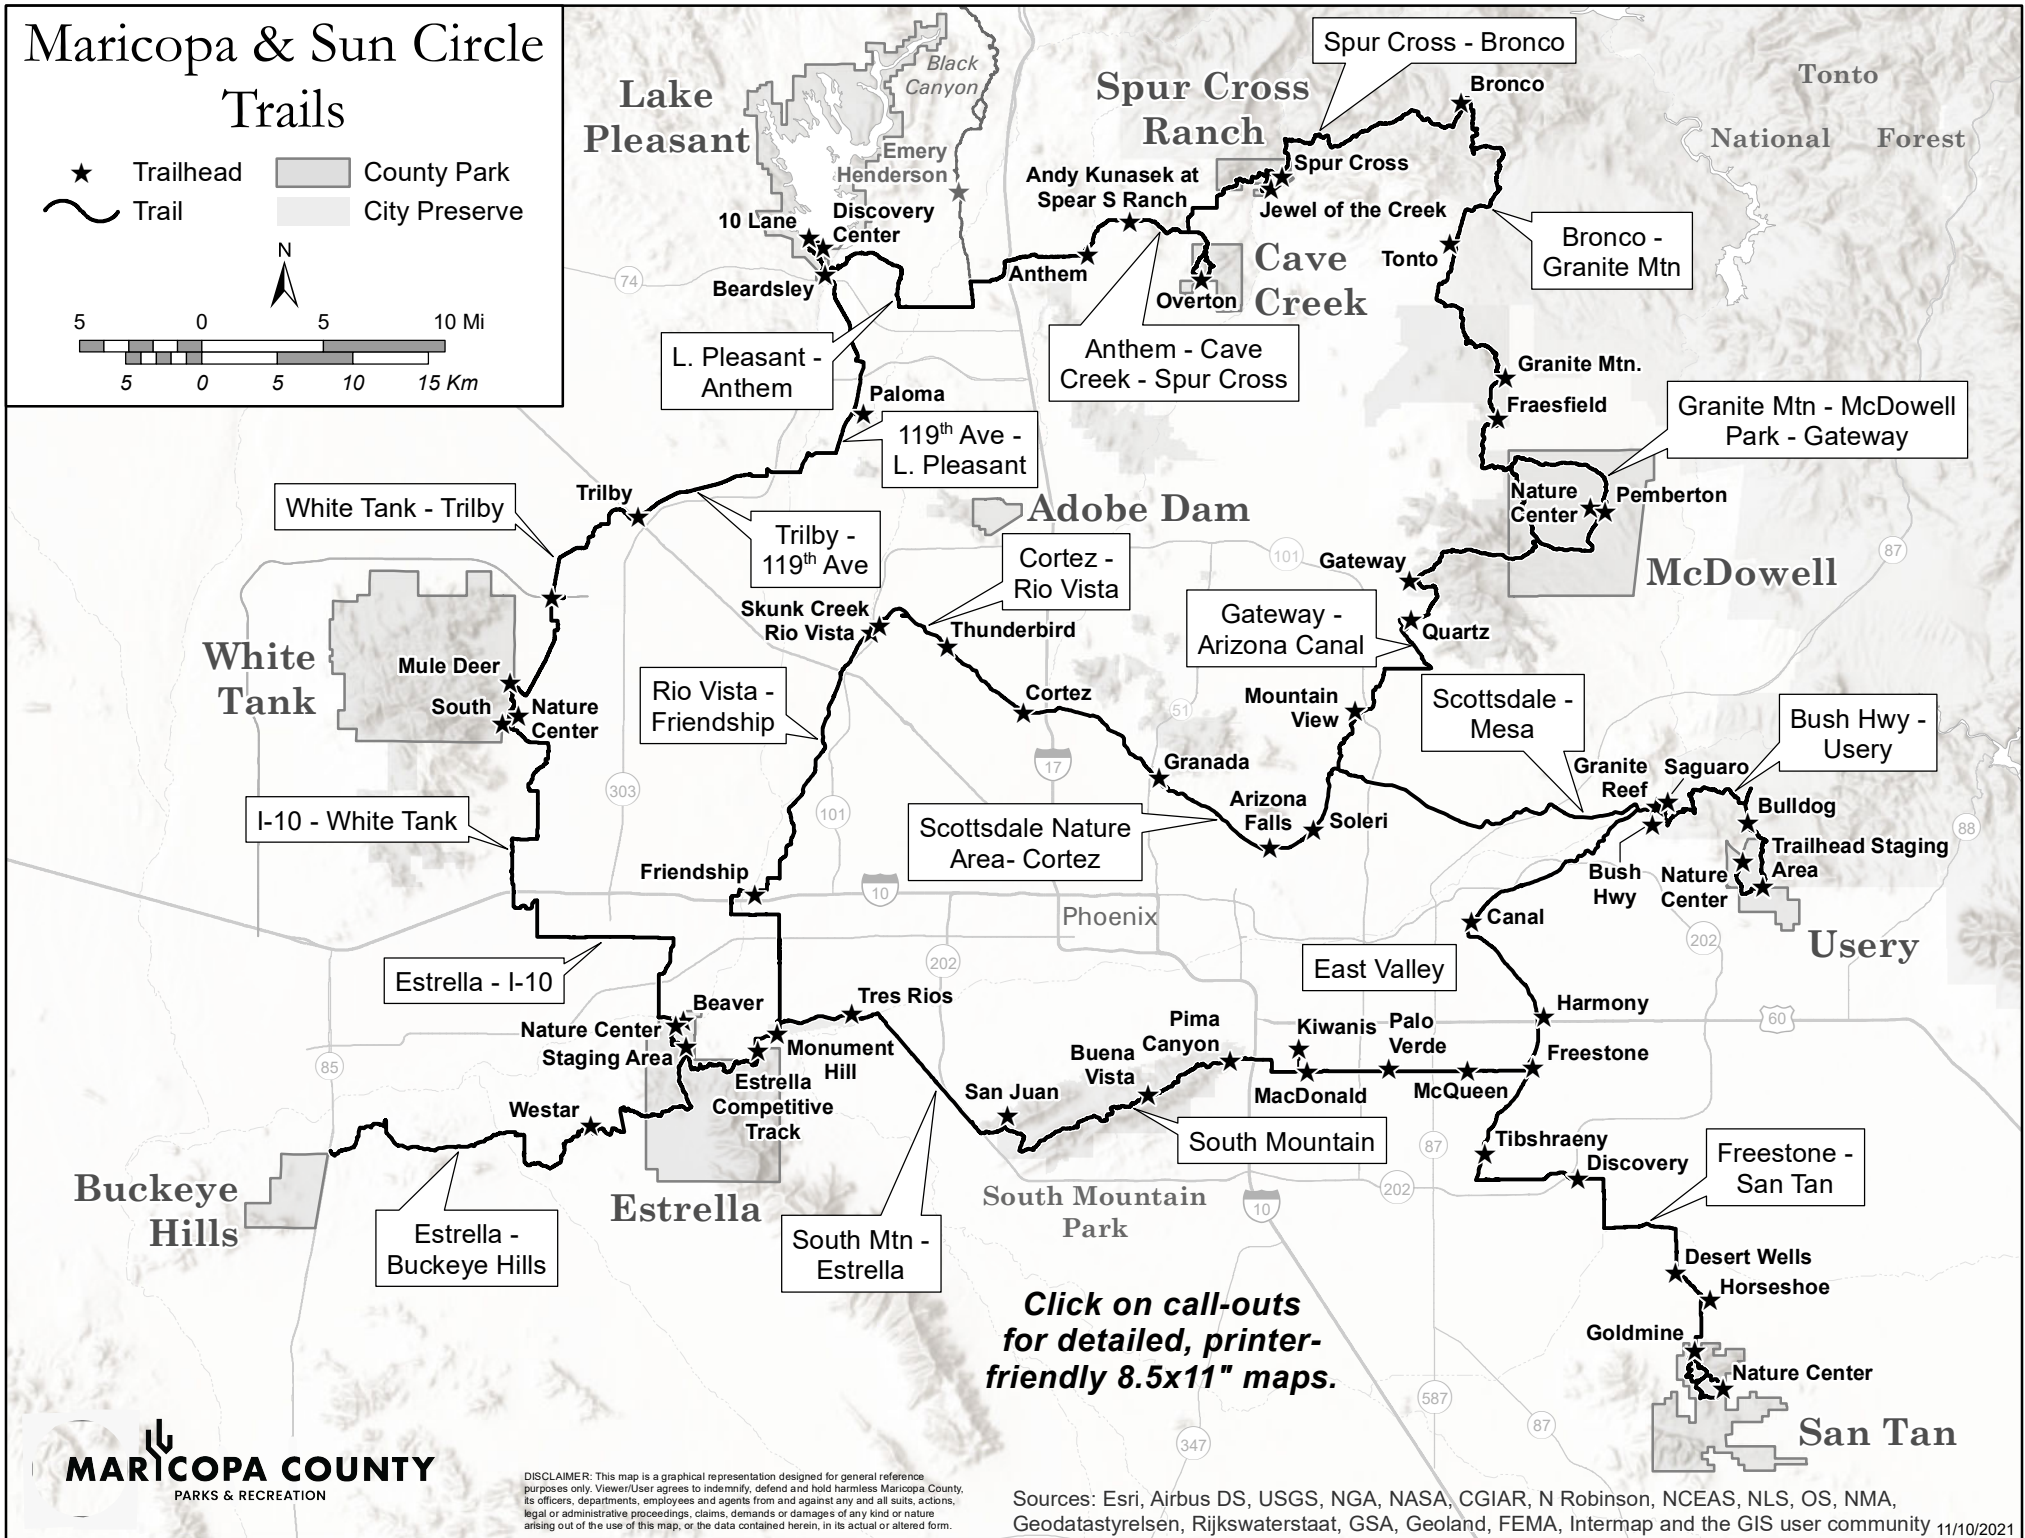

Maricopa & Sun Circle Trails

Trailhead
 Trail
 County Park
 City Preserve

N

5 0 5 10 15 Km
 5 0 5 10 15 Mi

Click on call-outs for detailed, printer-friendly 8.5x11" maps.