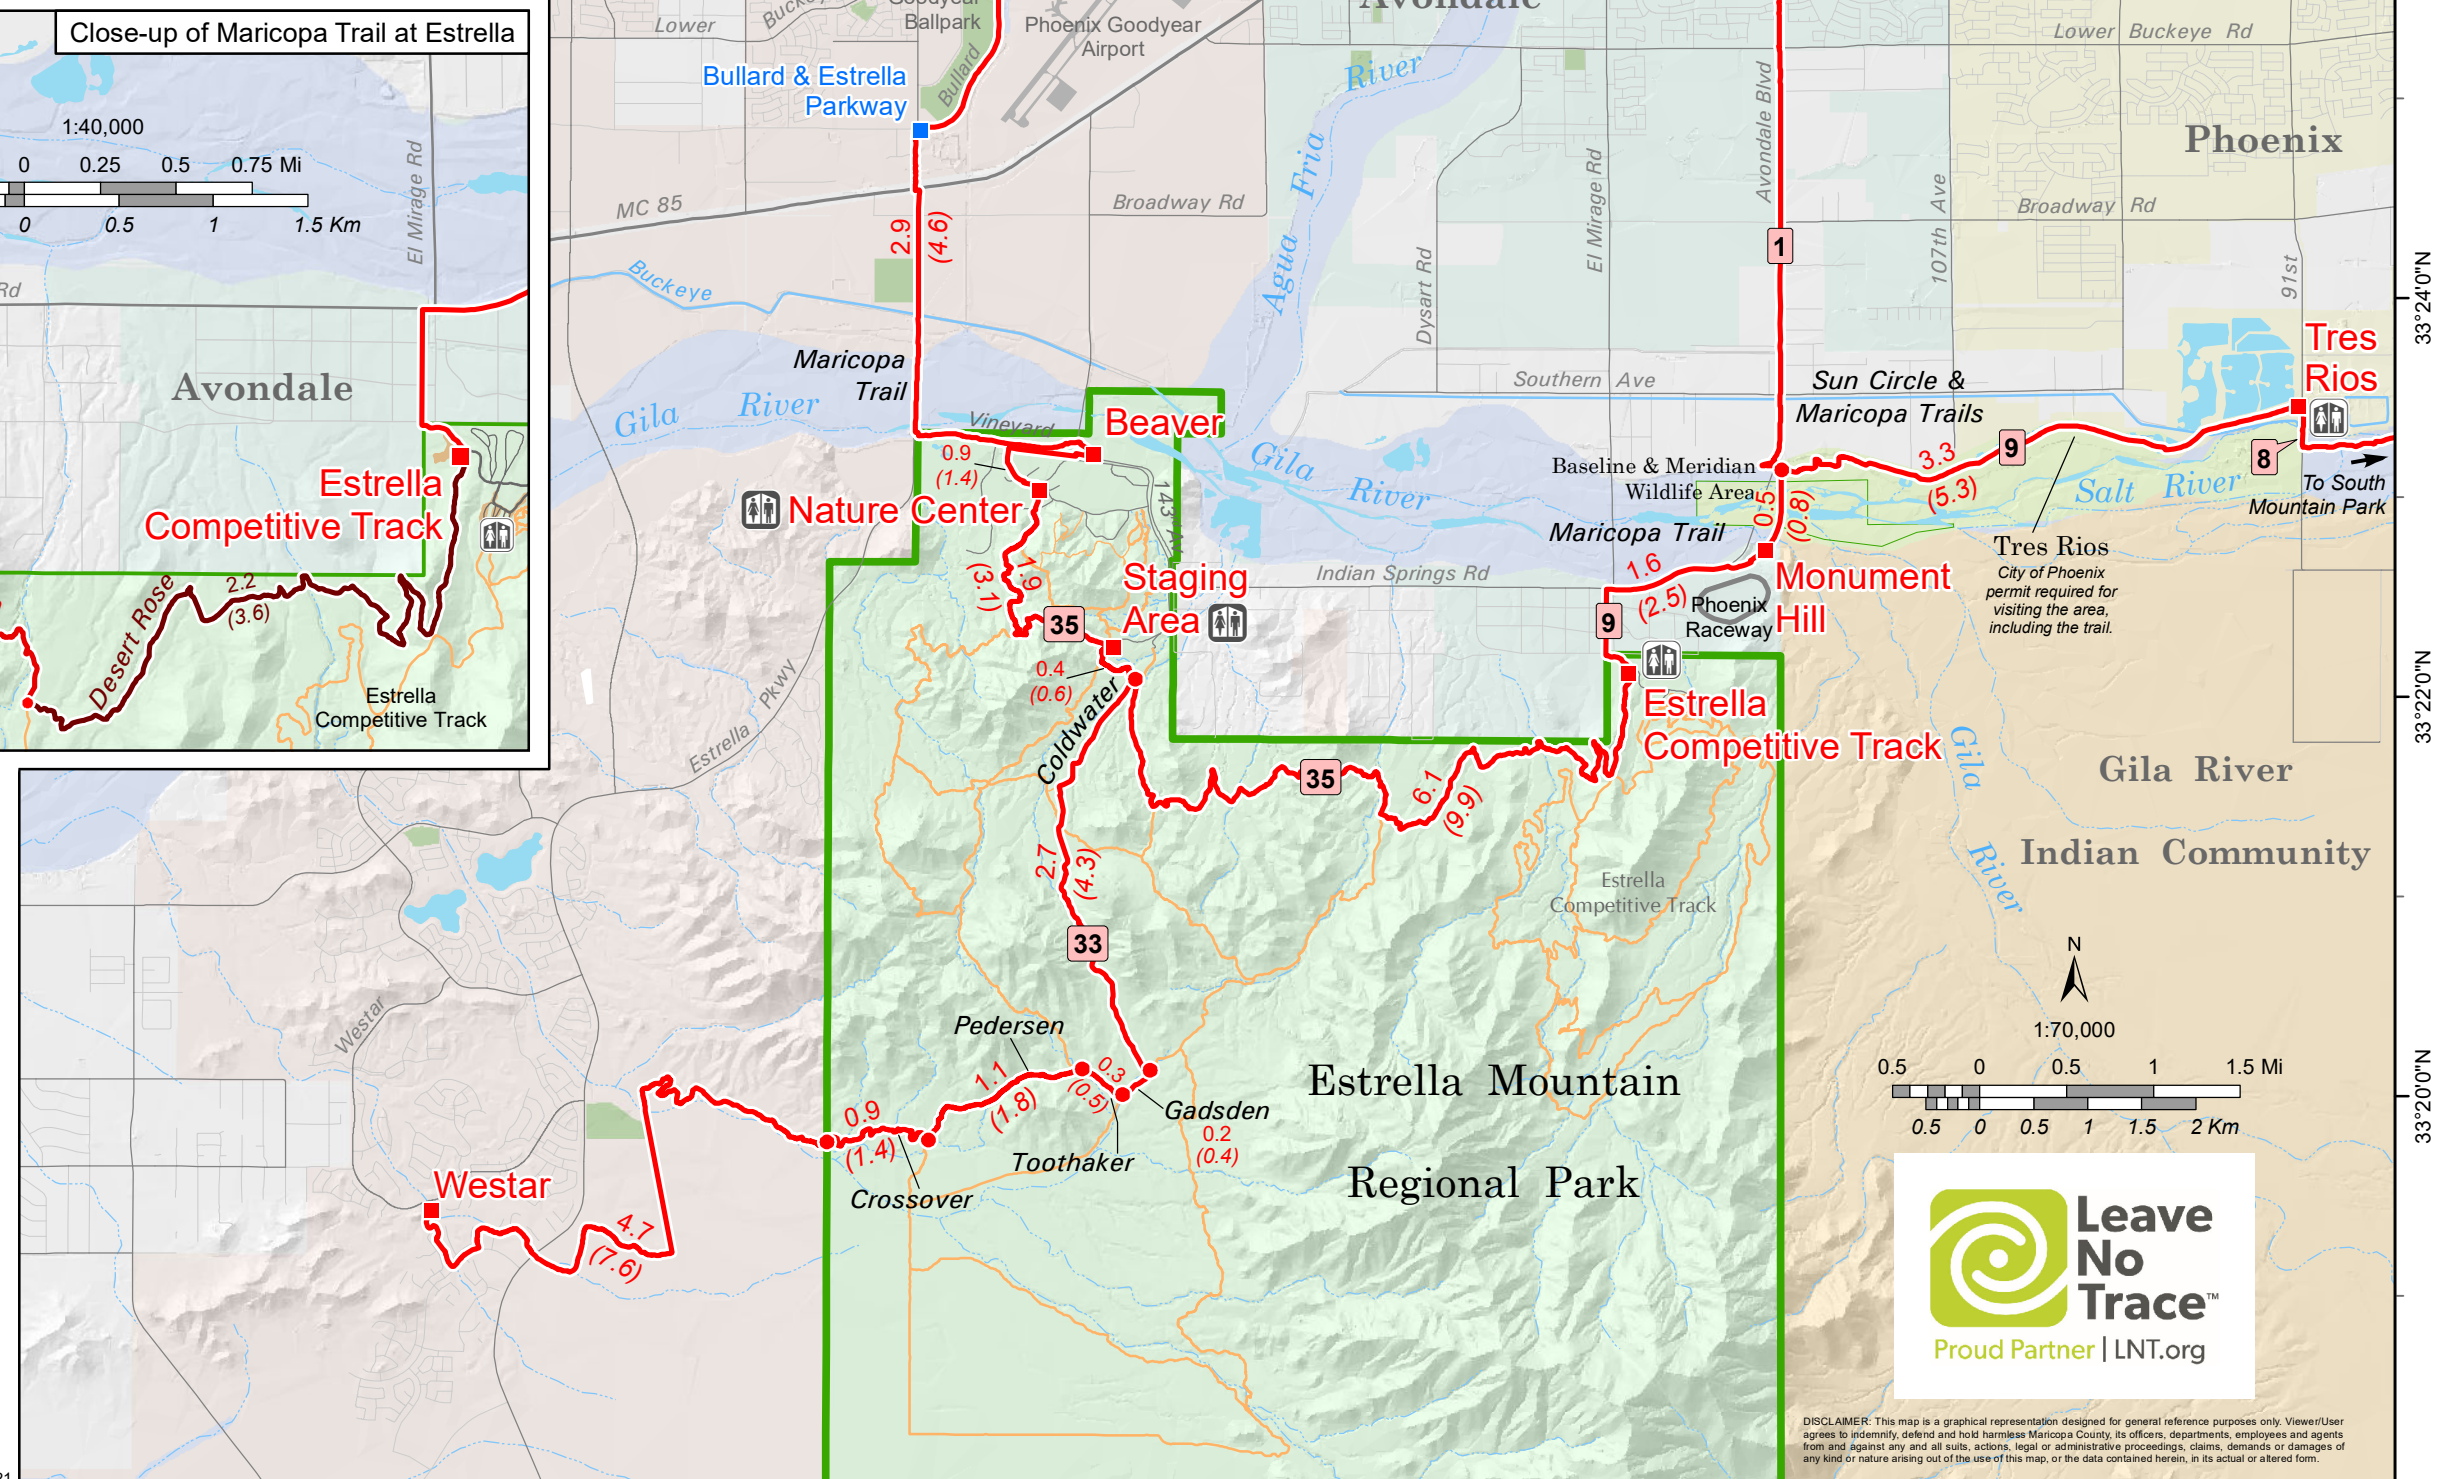

Maricopa - Sun Circle Trails

Tres Rios - Estrella - I-10
Segments 1, 8, 9, 33, 35

- Sun Circle, Maricopa Trail
- Trailhead
- Access Point
- Junction/Point of Reference
- Restrooms and Water
- Portable Restrooms
- Other Trails