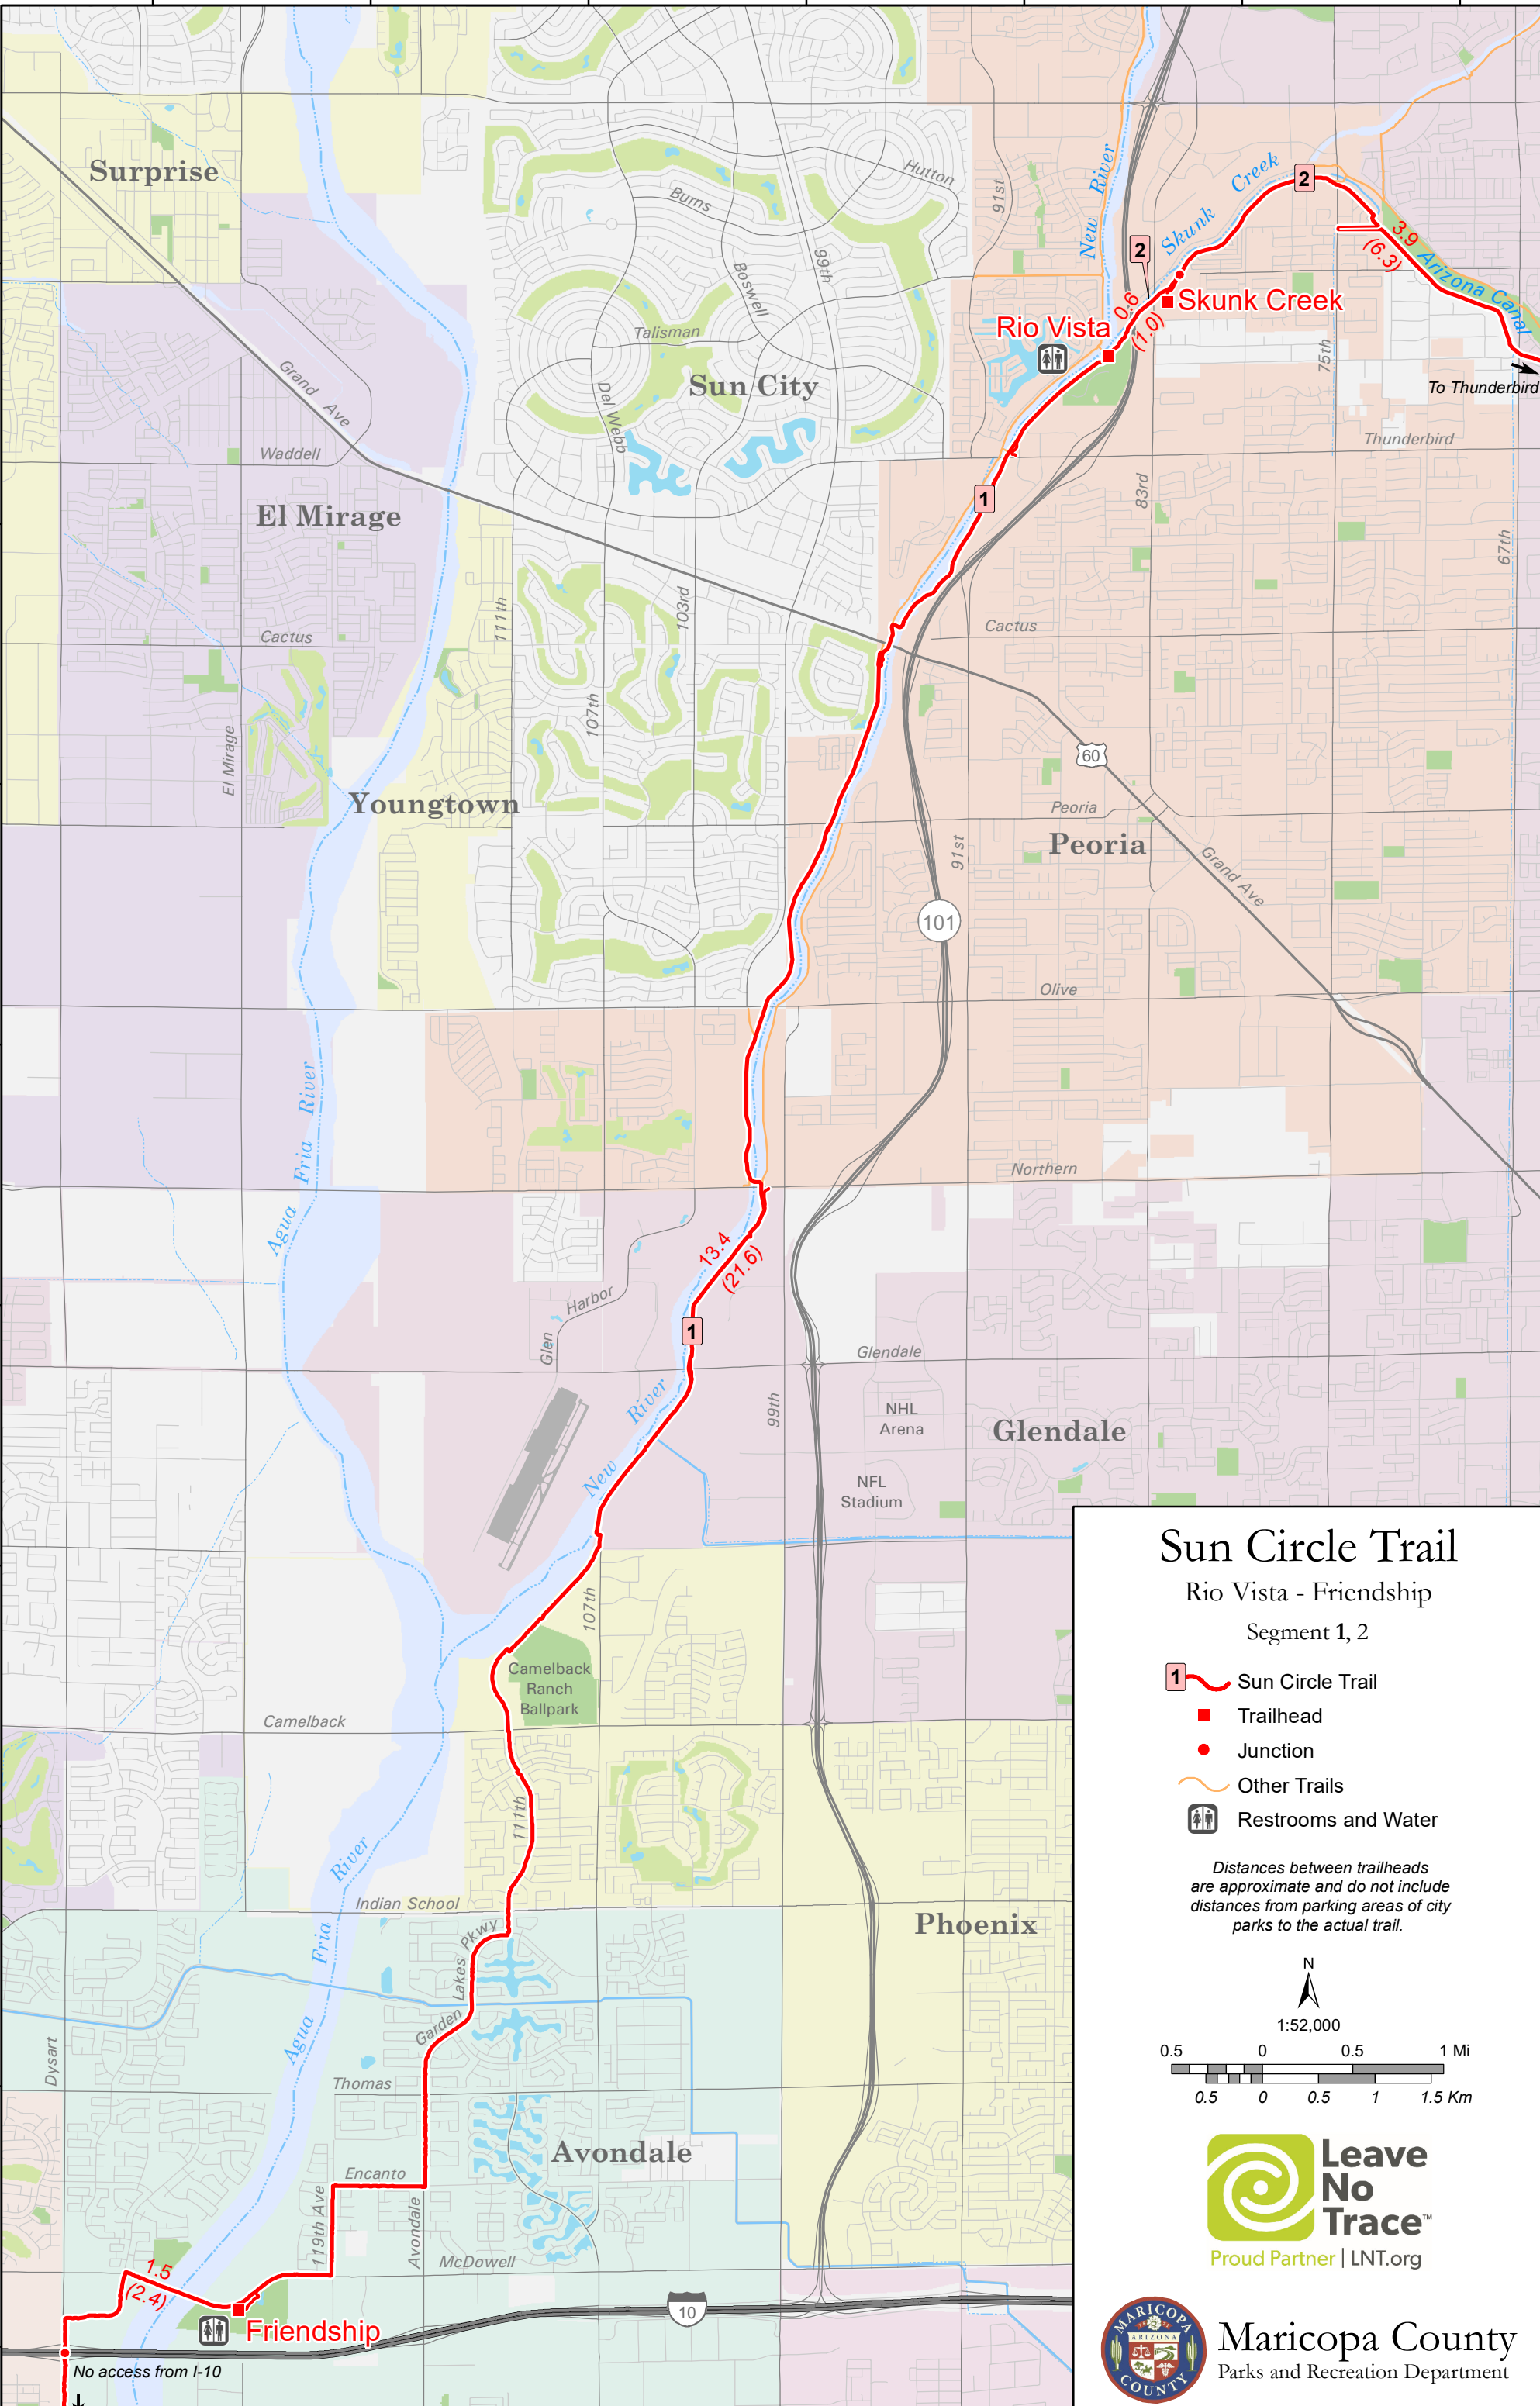

112°20'0"W

112°18'45"W

112°17'30"W

112°16'15"W

112°15'0"W

112°13'45"W

112°12'30"W

33°37'30"N
33°36'15"N
33°35'0"N
33°33'45"N
33°32'30"N
33°31'15"N
33°30'0"N
33°28'45"N
33°27'30"N

Sun Circle Trail

Rio Vista - Friendship
Segment 1, 2

- 1 Sun Circle Trail
- Trailhead
- Junction
- Other Trails
- Restrooms and Water

Distances between trailheads are approximate and do not include distances from parking areas of city parks to the actual trail.

Maricopa County
Parks and Recreation Department