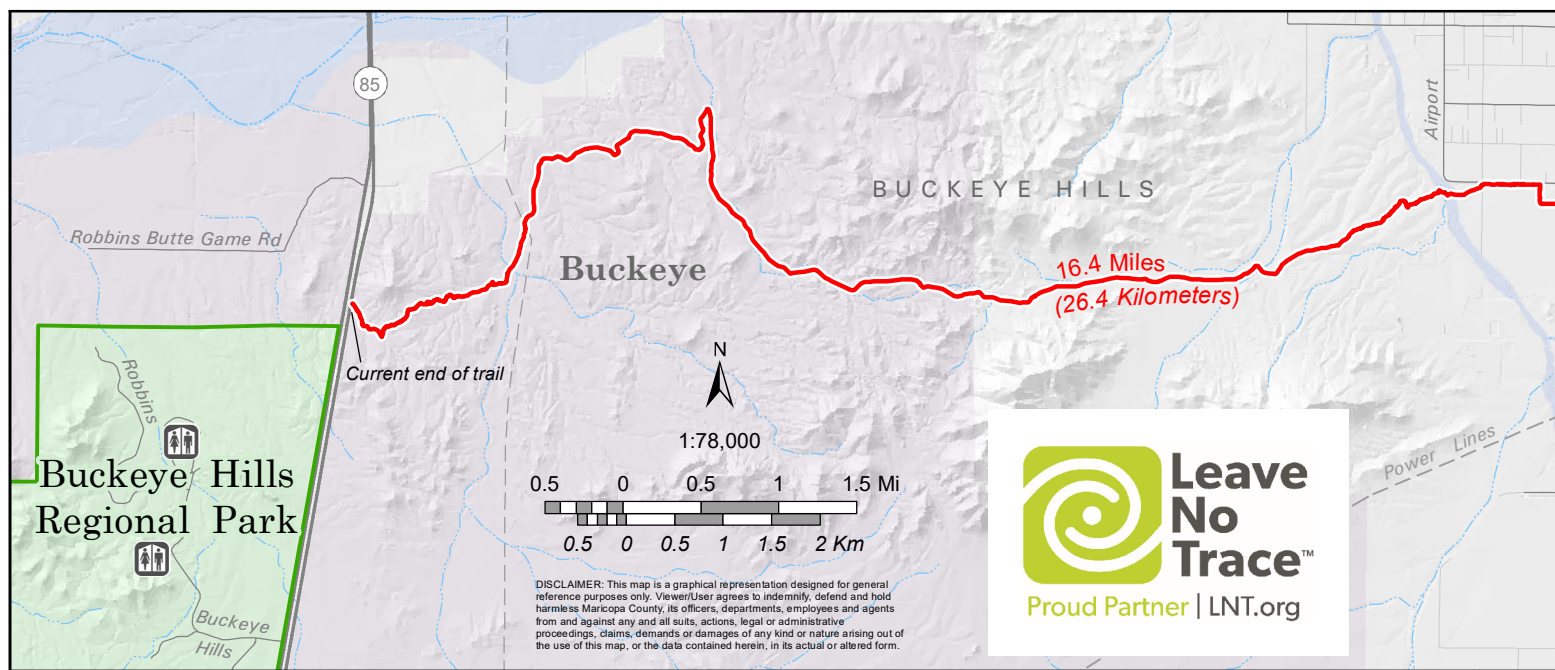

Close-up of Maricopa Trail at Estrella

112°38'0"W 112°36'0"W 112°34'0"W 112°32'0"W 112°30'0"W 112°28'0"W 112°26'0"W 112°24'0"W 112°22'0"W 112°20'0"W

33°26'0"N
33°24'0"N
33°22'0"N
33°20'0"N
33°18'0"N