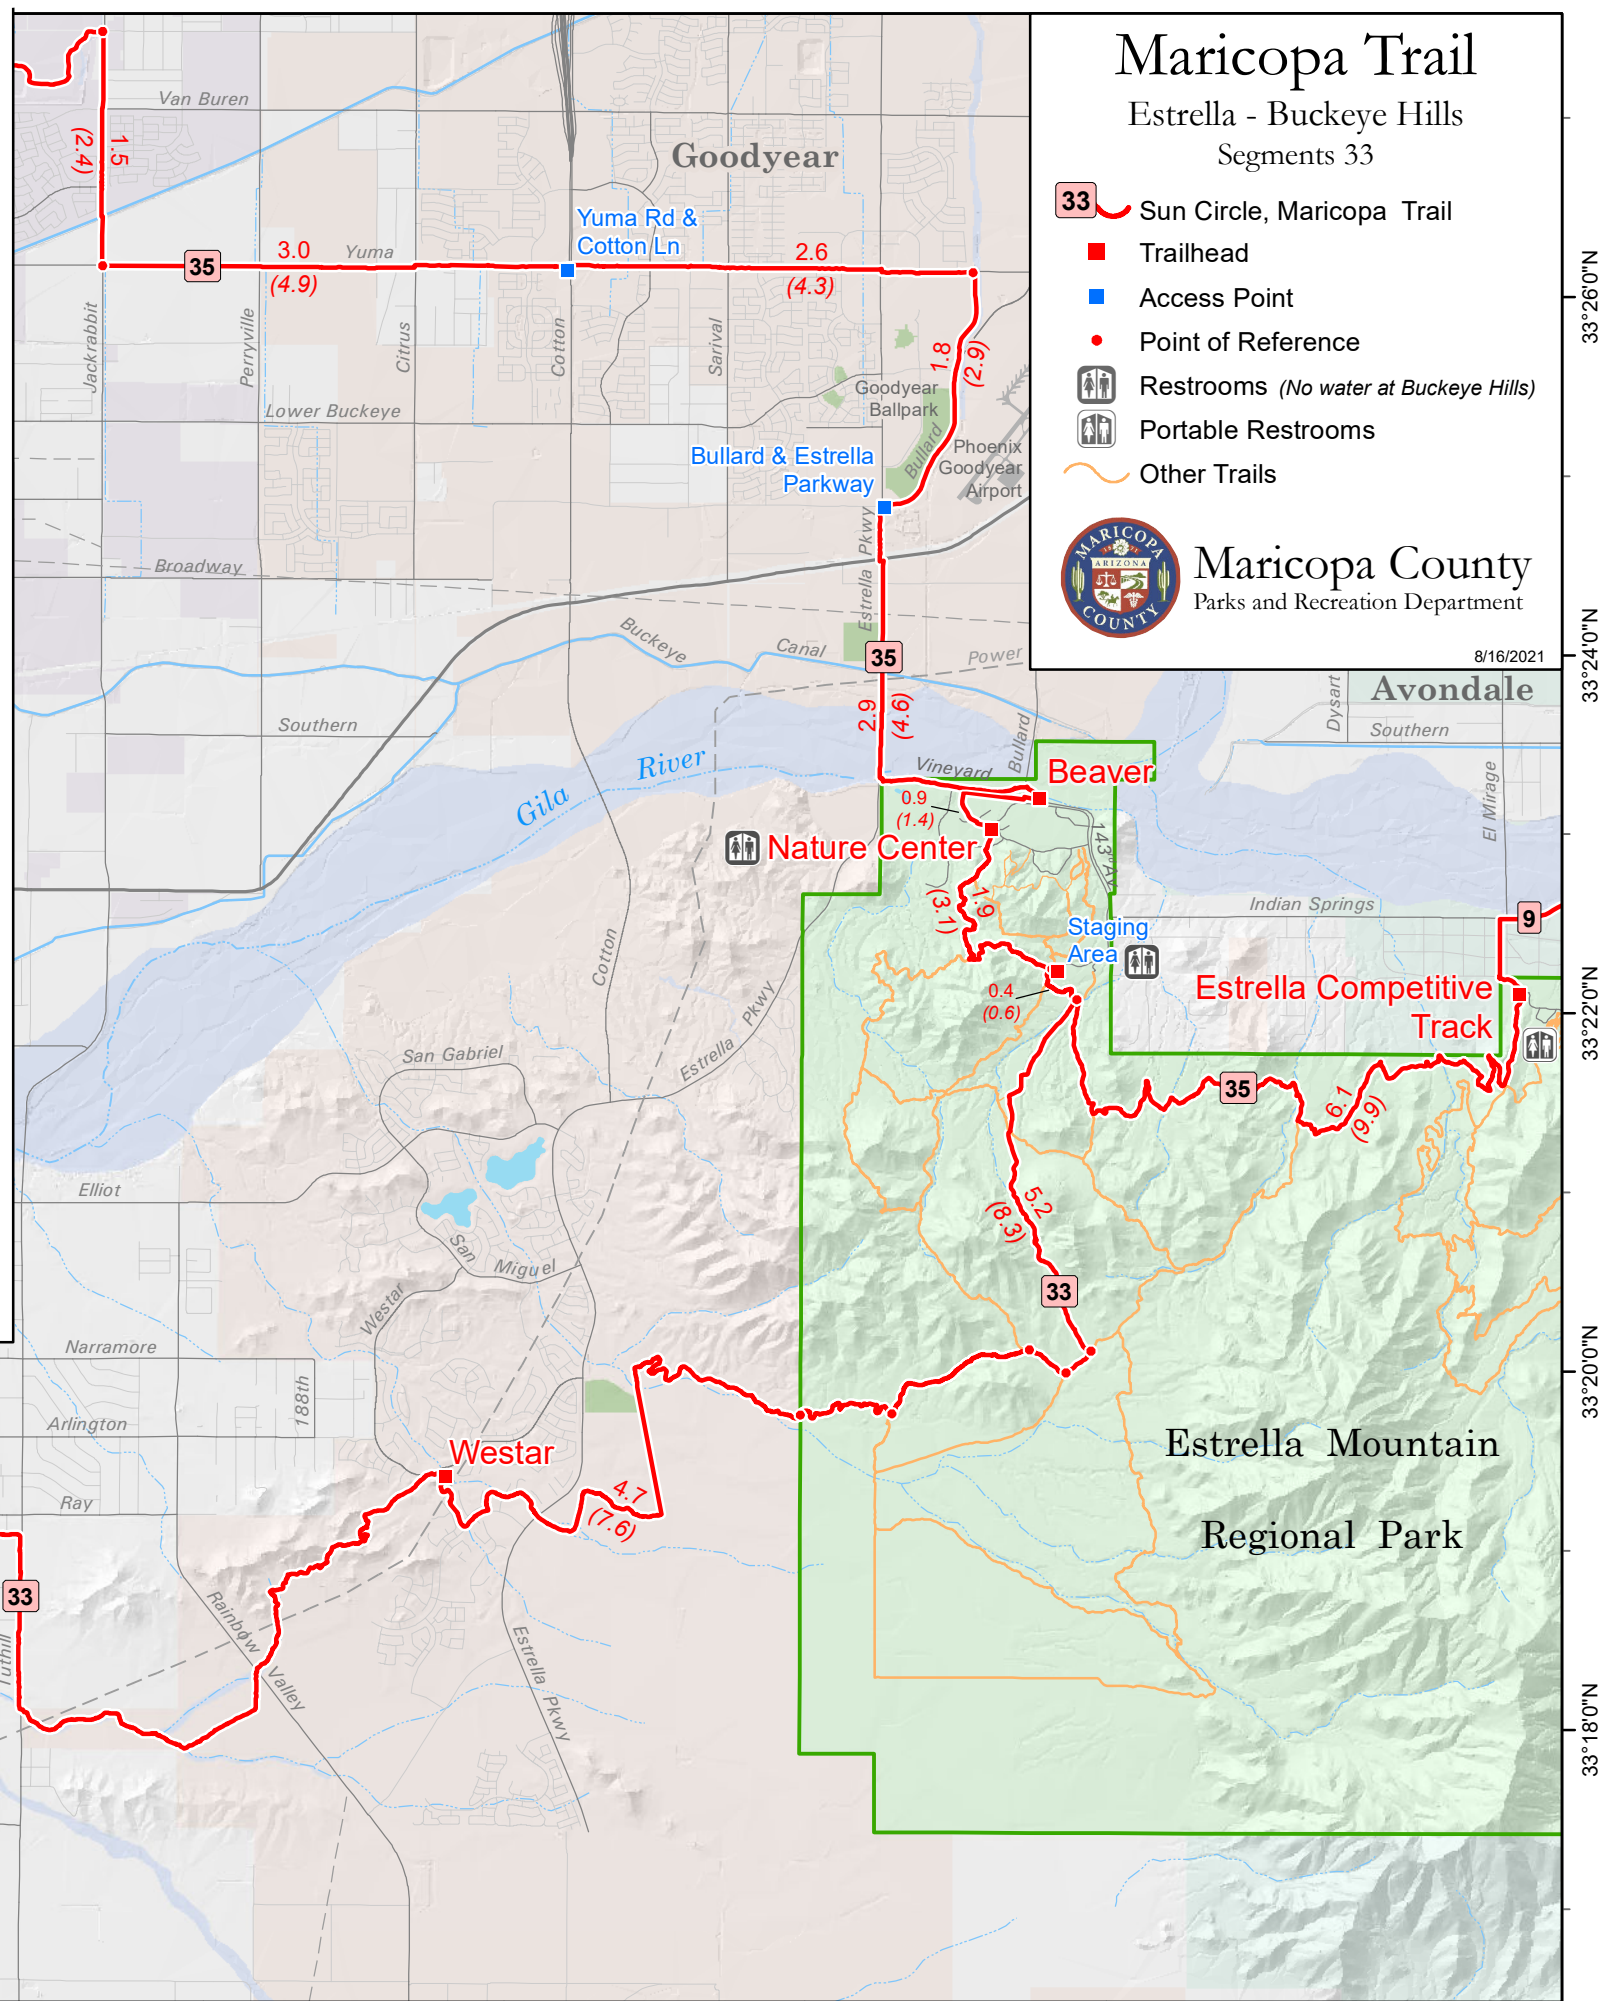

Maricopa Trail

Estrella - Buckeye Hills
Segments 33

- Sun Circle, Maricopa Trail
- Trailhead
- Access Point
- Point of Reference
- Restrooms (No water at Buckeye Hills)
- Portable Restrooms
- Other Trails

Maricopa County
Parks and Recreation Department

8/16/2021