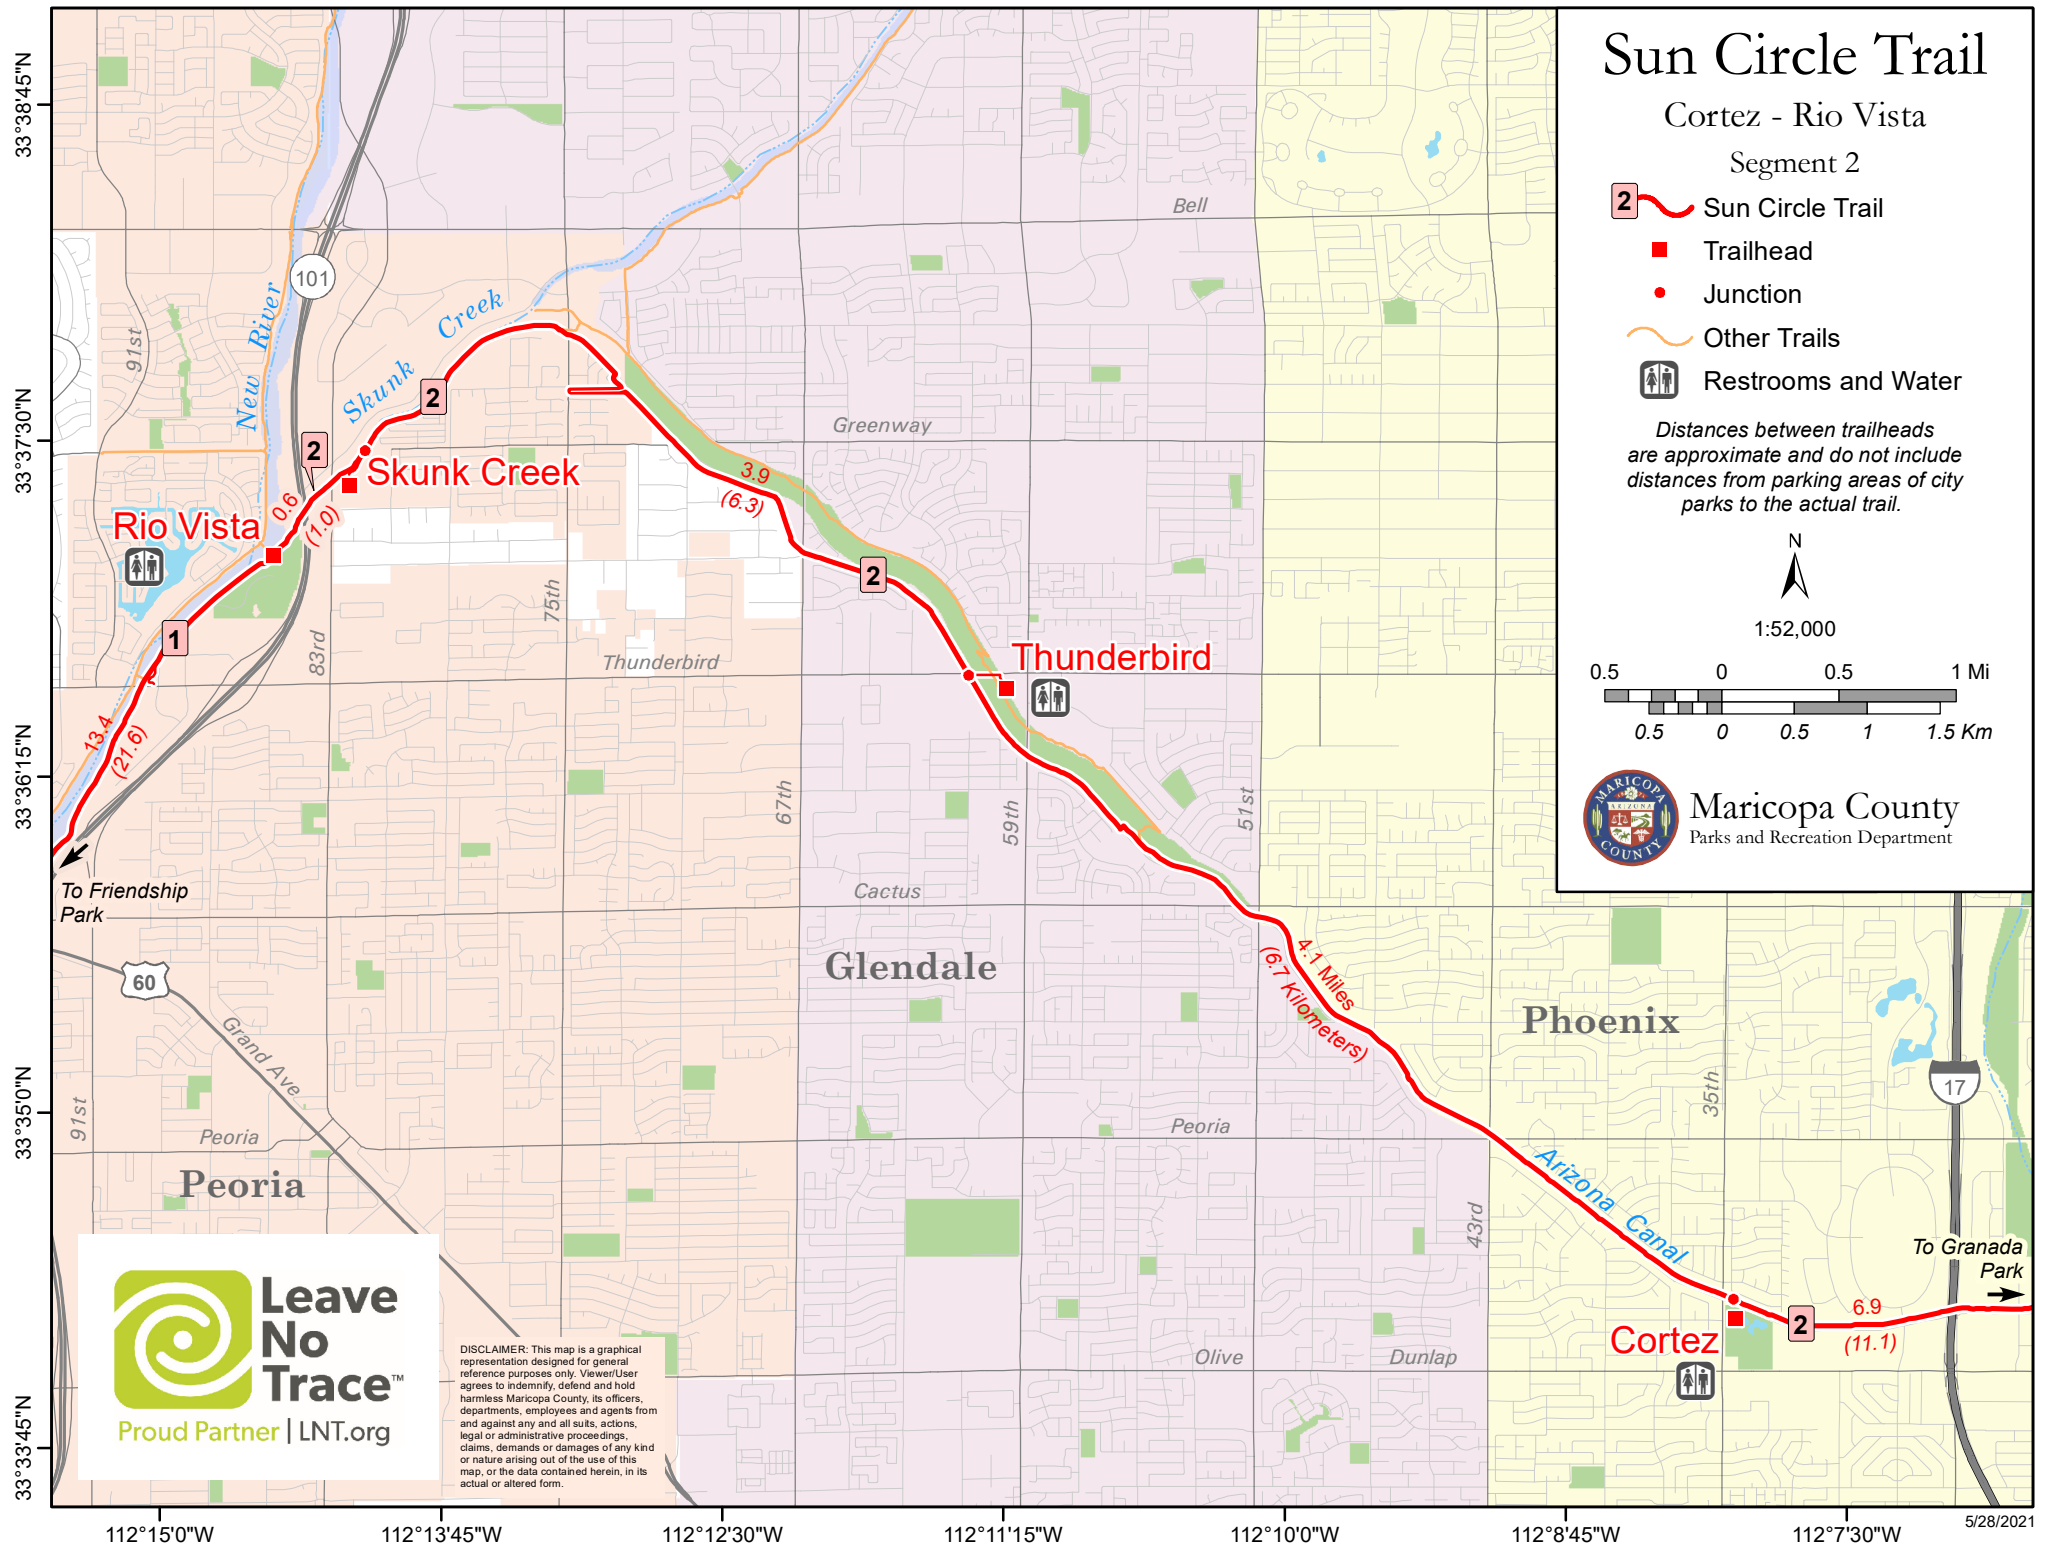

Sun Circle Trail

Cortez - Rio Vista

Segment 2

Sun Circle Trail

Trailhead

Junction

Other Trails

Restrooms and Water

Distances between trailheads are approximate and do not include distances from parking areas of city parks to the actual trail.

1:52,000

Maricopa County
Parks and Recreation Department