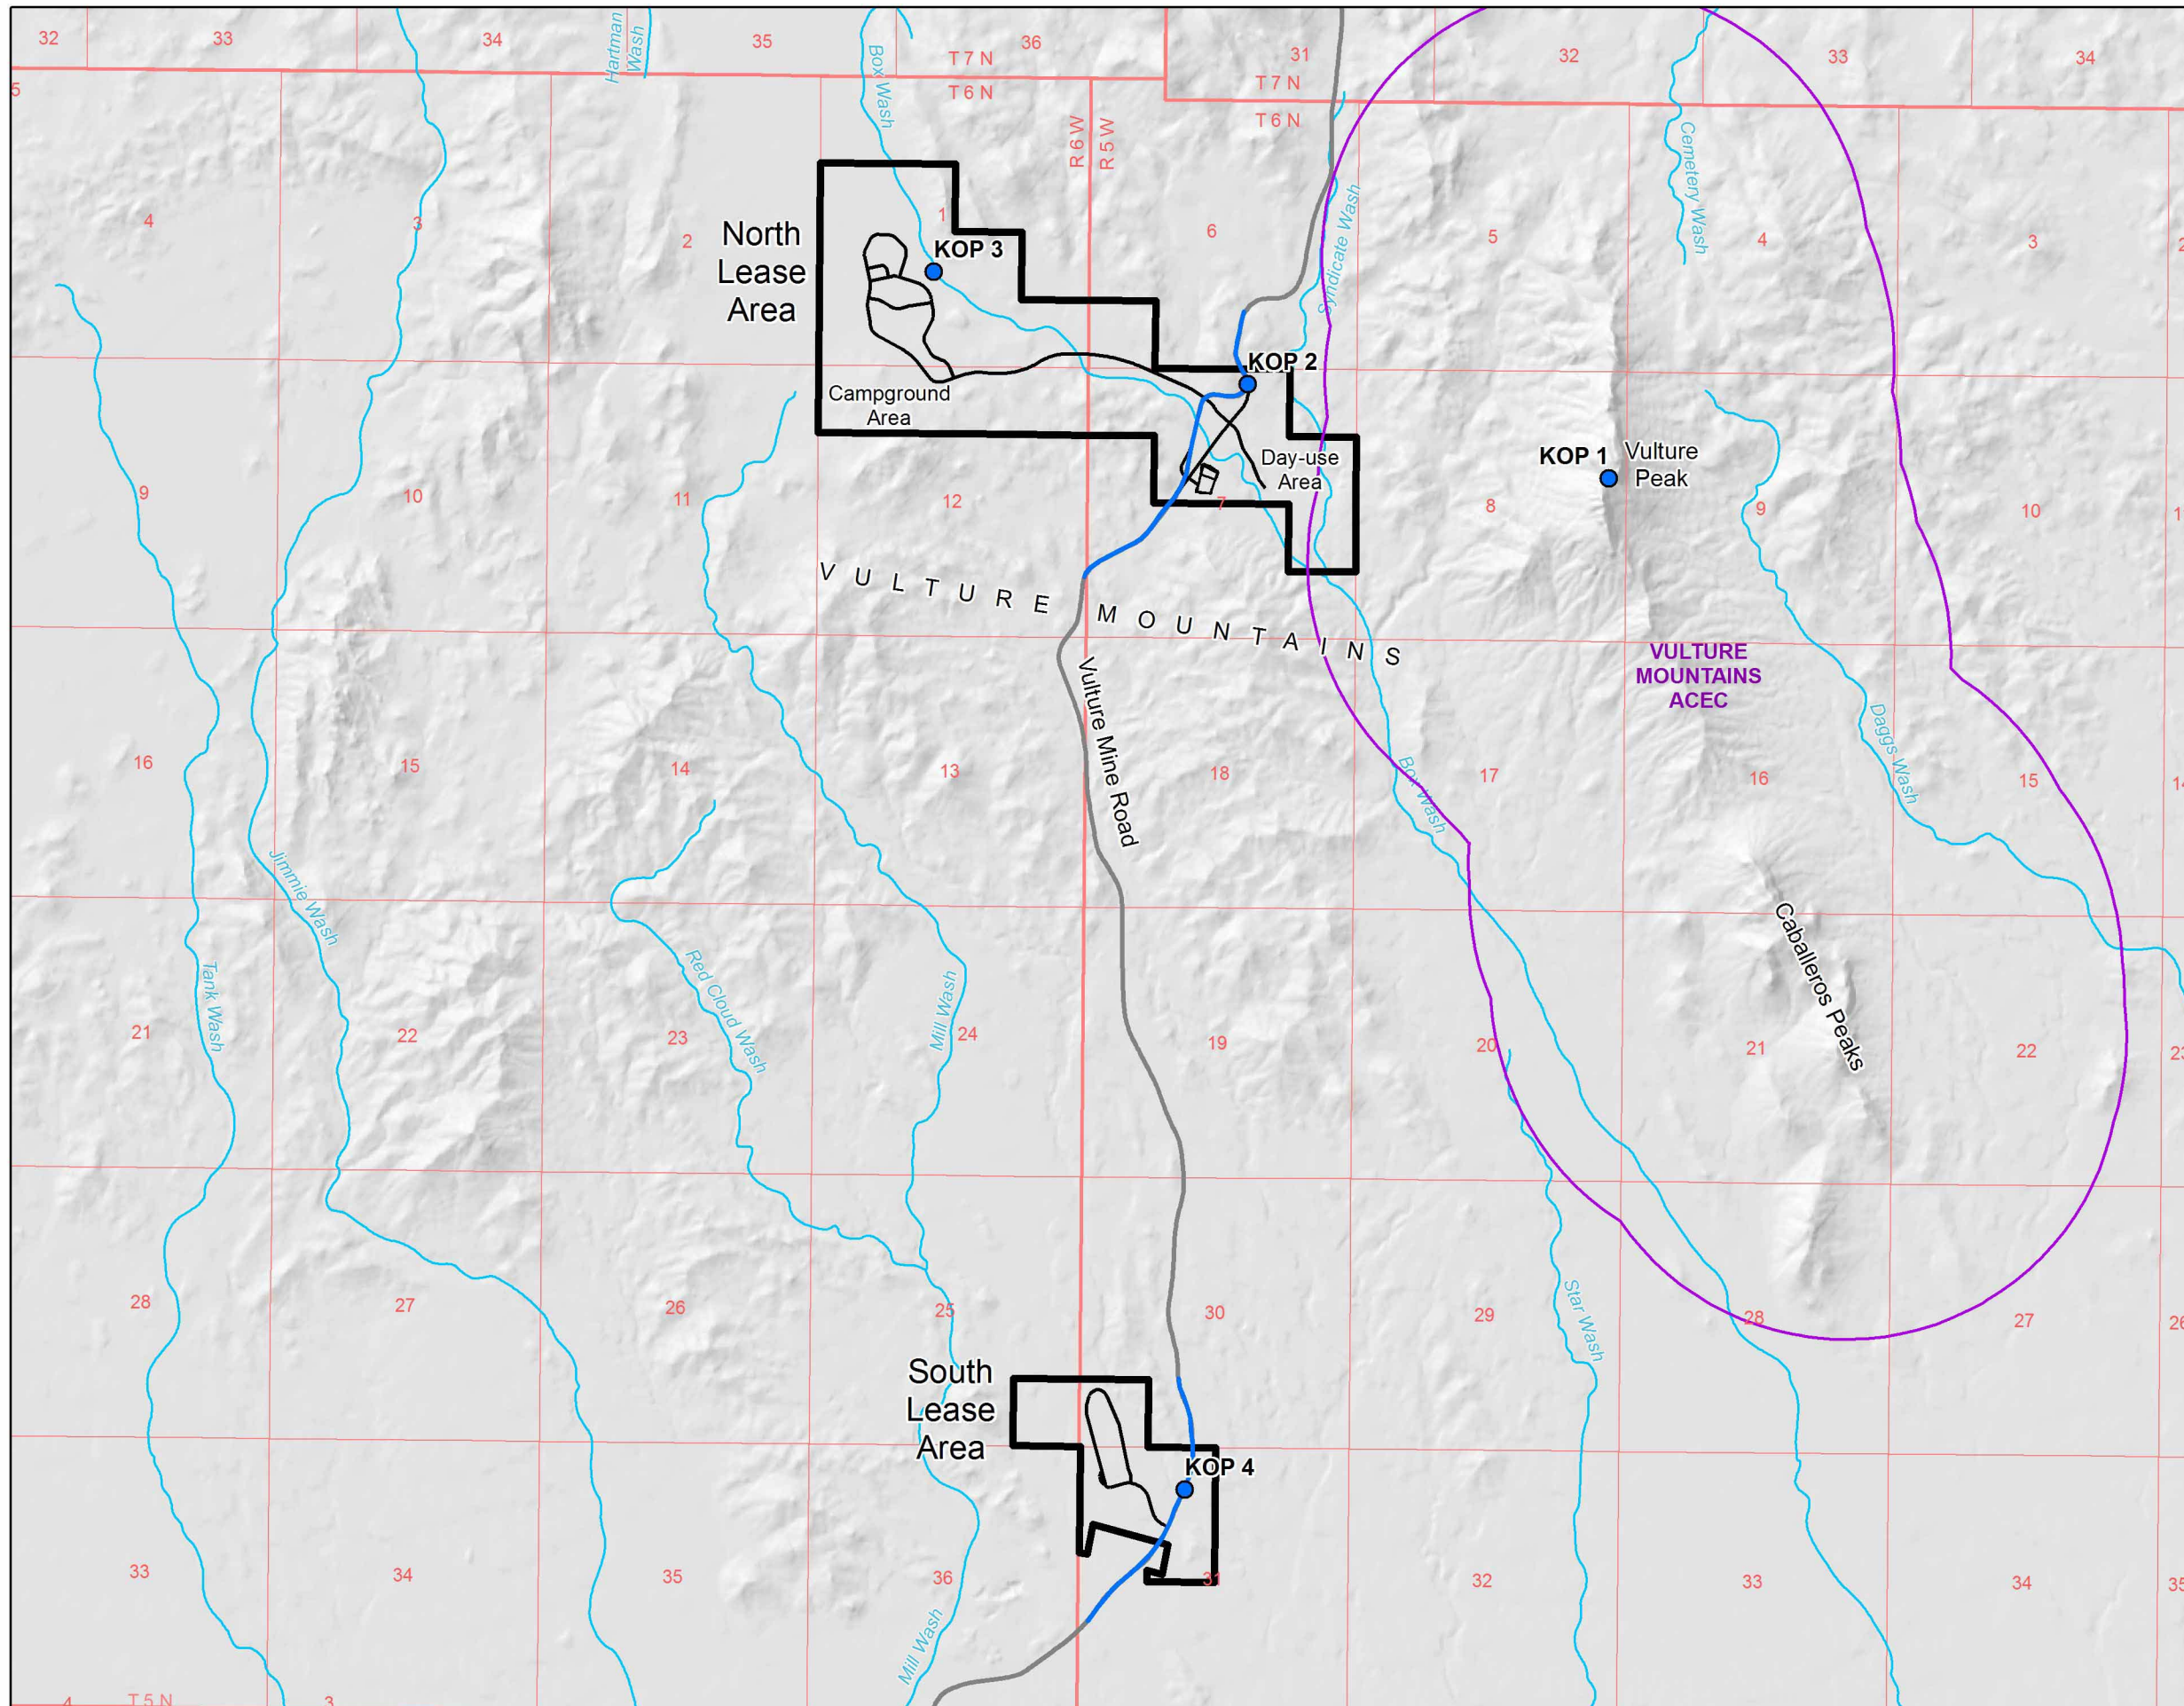

Key Observation Point Locations

Map 3-7

Legend

- Vulture Mountains Recreation R&PP Lease Area
- Area of Critical Environmental Concern

KOPNum

- KOP 1 Vulture Peak Trail Summit (Stationary)
- KOP 2 Vulture Mine Road North (Linear)
- KOP 3 Box Wash (Stationary)
- KOP 4 Vulture Mine Road South (Linear)